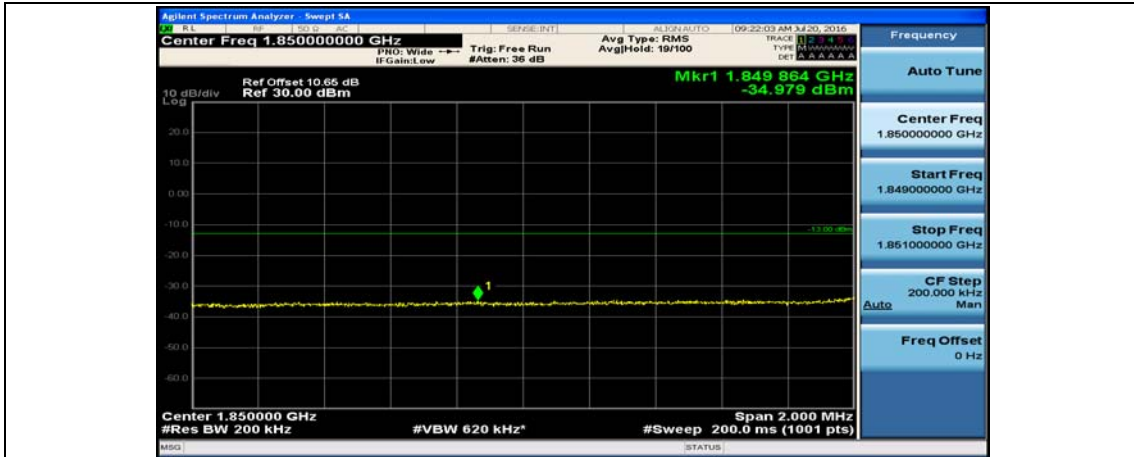

(Channel Bandwidth:20 MHz)_LCH_16QAM_1RB#99

(Channel Bandwidth:20 MHz)_LCH_16QAM_50RB#0

(Channel Bandwidth:20 MHz)_LCH_16QAM_50RB#25

(Channel Bandwidth:20 MHz)_LCH_16QAM_50RB#50

(Channel Bandwidth:20 MHz)_LCH_16QAM_100RB#0