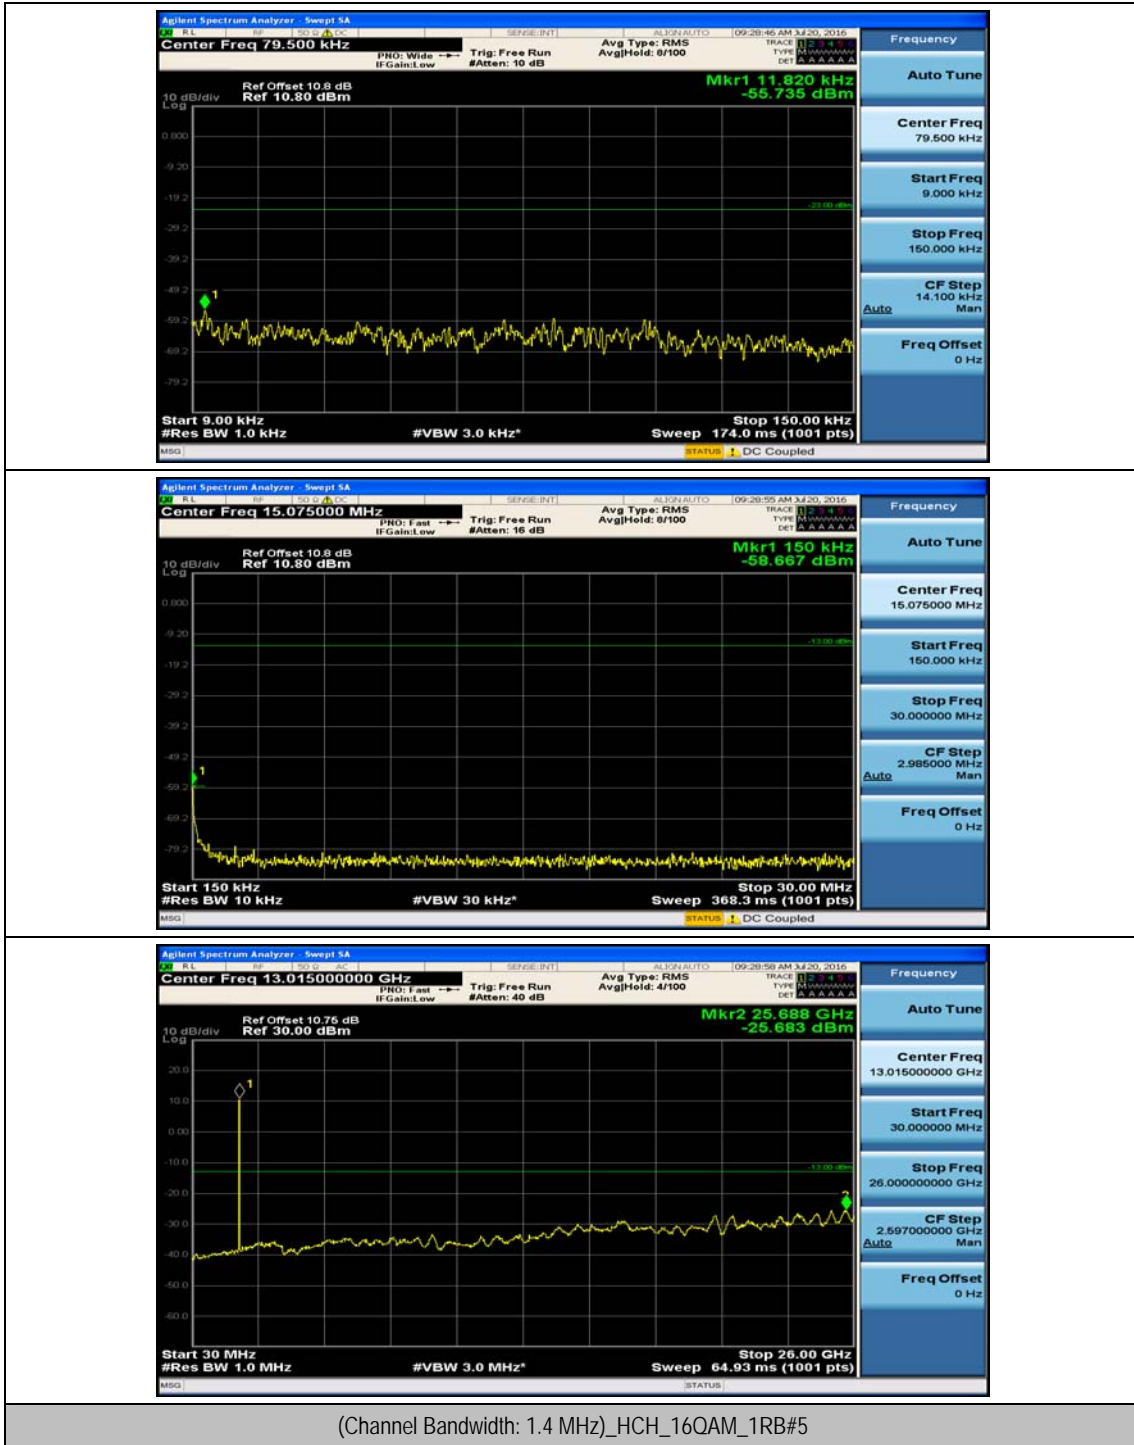

(Channel Bandwidth: 1.4 MHz)_MCH_16QAM_1RB#0

(Channel Bandwidth: 1.4 MHz)_MCH_16QAM_1RB#3

(Channel Bandwidth: 1.4 MHz)_HCH_16QAM_1RB#0

(Channel Bandwidth: 1.4 MHz)_HCH_16QAM_1RB#3

Channel Bandwidth: 3 MHz