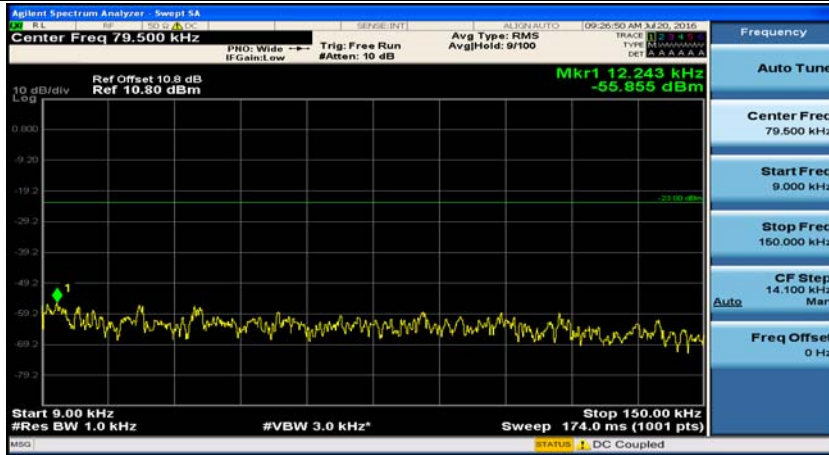

(Channel Bandwidth: 1.4 MHz)_MCH_16QAM_1RB#0