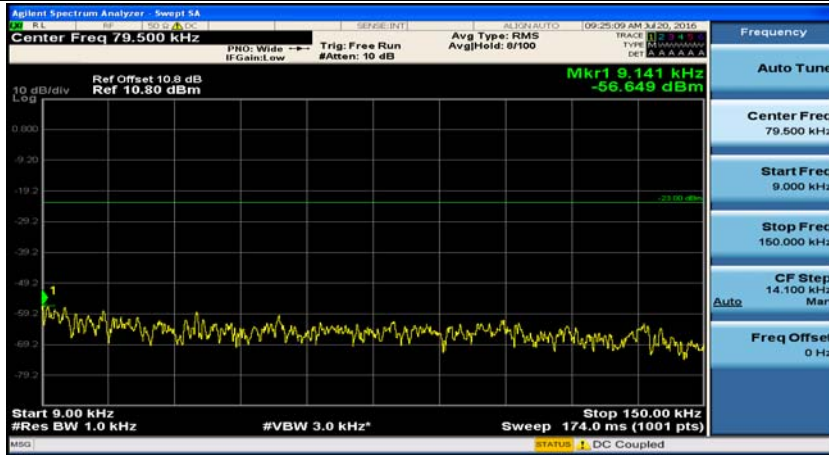

(Channel Bandwidth: 1.4 MHz)_MCH_QPSK_1RB#3

(Channel Bandwidth: 1.4 MHz)_HCH_QPSK_1RB#0

(Channel Bandwidth: 1.4 MHz)_HCH_QPSK_1RB#3

(Channel Bandwidth: 1.4 MHz)_LCH_16QAM_1RB#0

(Channel Bandwidth: 1.4 MHz)_LCH_16QAM_1RB#3