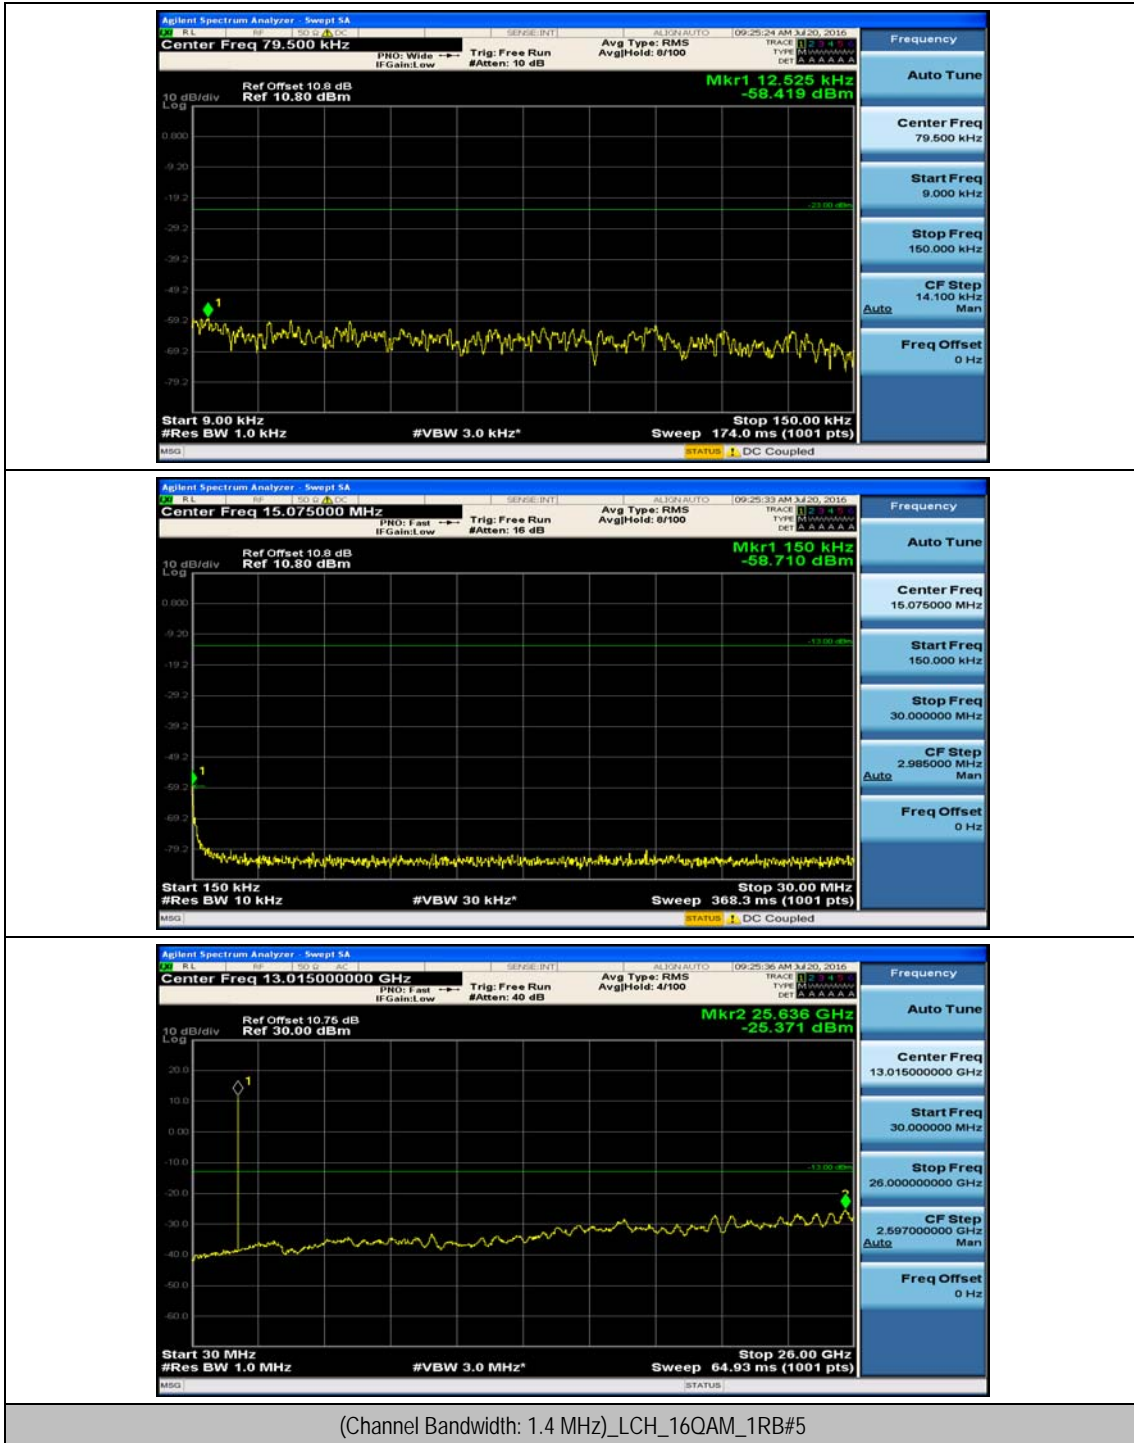

(Channel Bandwidth: 1.4 MHz)_MCH_QPSK_1RB#3

(Channel Bandwidth: 1.4 MHz)_HCH_QPSK_1RB#0

(Channel Bandwidth: 1.4 MHz)_HCH_QPSK_1RB#3

(Channel Bandwidth: 1.4 MHz)_LCH_16QAM_1RB#0

(Channel Bandwidth: 1.4 MHz)_LCH_16QAM_1RB#3