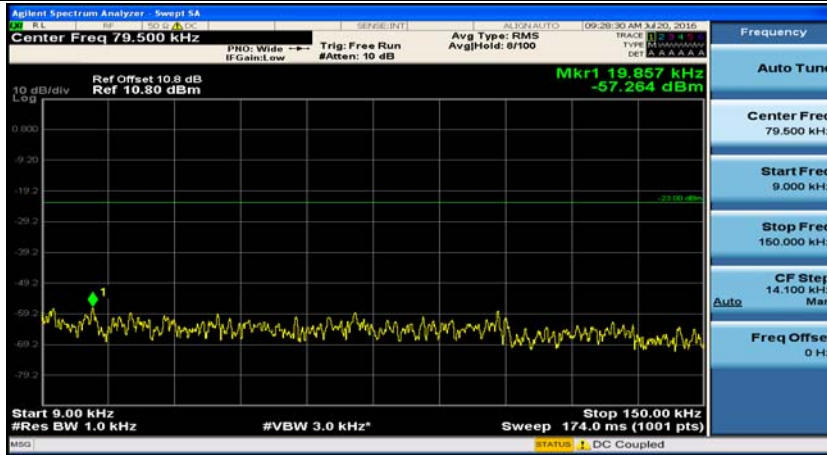

(Channel Bandwidth: 1.4 MHz)_MCH_16QAM_1RB#0

(Channel Bandwidth: 1.4 MHz)_MCH_16QAM_1RB#3

(Channel Bandwidth: 1.4 MHz)_HCH_16QAM_1RB#0

(Channel Bandwidth: 1.4 MHz)_HCH_16QAM_1RB#3

Channel Bandwidth: 3 MHz