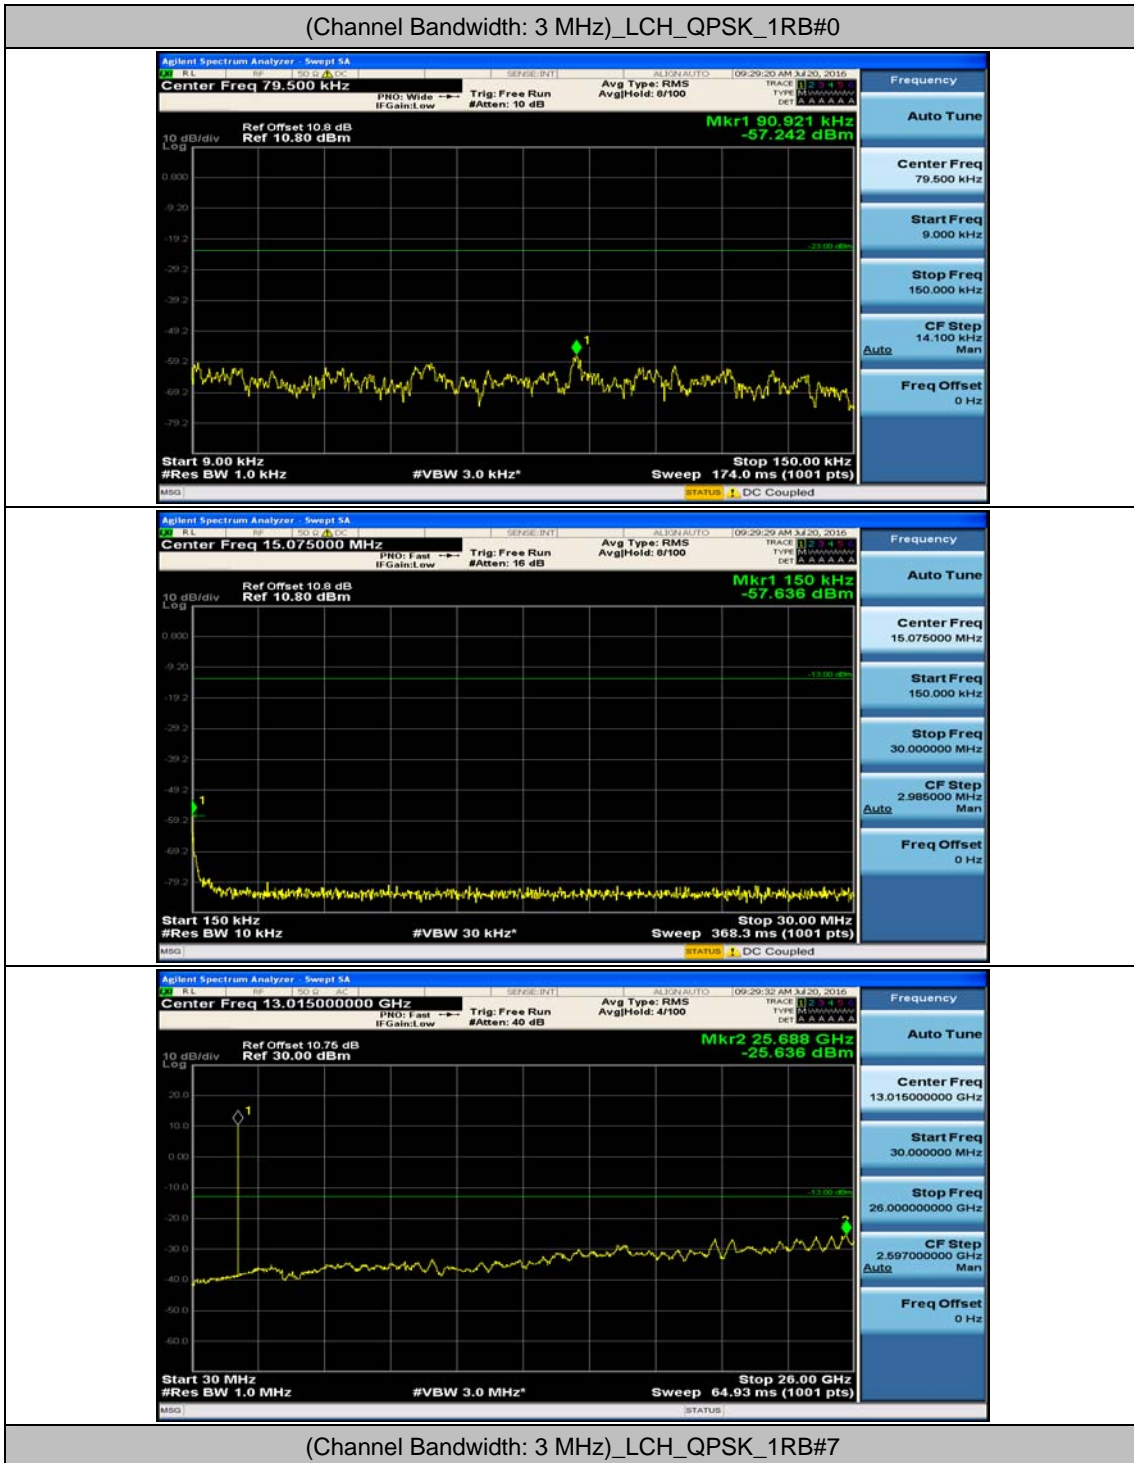

(Channel Bandwidth: 1.4 MHz)_MCH_16QAM_1RB#0

(Channel Bandwidth: 1.4 MHz)_MCH_16QAM_1RB#3

(Channel Bandwidth: 1.4 MHz)_HCH_16QAM_1RB#0

(Channel Bandwidth: 1.4 MHz)_HCH_16QAM_1RB#3

Channel Bandwidth: 3 MHz