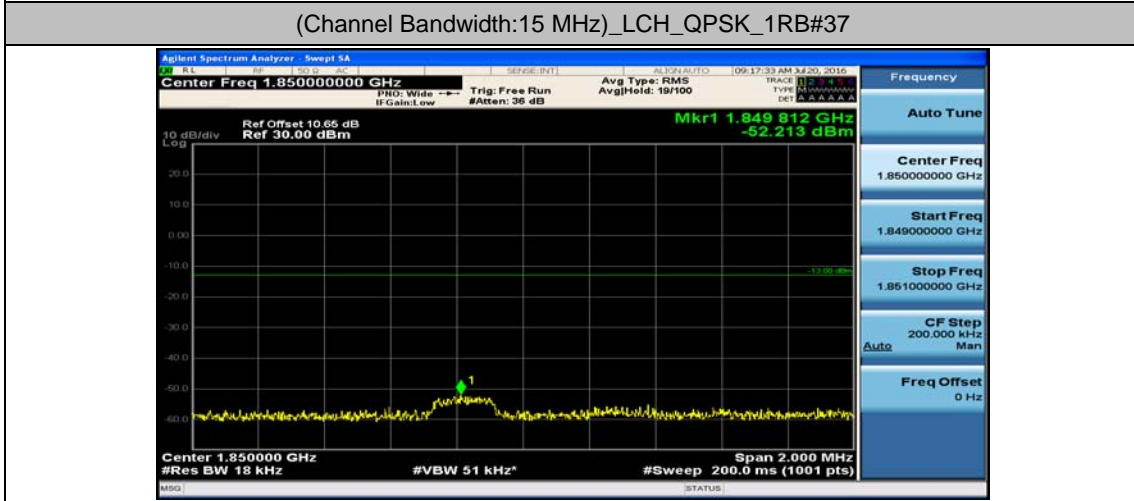

Channel Bandwidth: 10 MHz_HCH_16QAM_25RB#0

Channel Bandwidth: 10 MHz_HCH_16QAM_25RB#12

Channel Bandwidth: 10 MHz_HCH_16QAM_25RB#25

Channel Bandwidth: 10 MHz_HCH_16QAM_50RB#0

Channel Bandwidth: 15 MHz

(Channel Bandwidth:15 MHz)_LCH_QPSK_1RB#74

(Channel Bandwidth:15 MHz)_LCH_QPSK_37RB#0

(Channel Bandwidth:15 MHz)_LCH_QPSK_37RB#18

(Channel Bandwidth:15 MHz)_LCH_QPSK_37RB#38

(Channel Bandwidth:15 MHz)_LCH_QPSK_75RB#0

(Channel Bandwidth:15 MHz)_HCH_QPSK_1RB#0