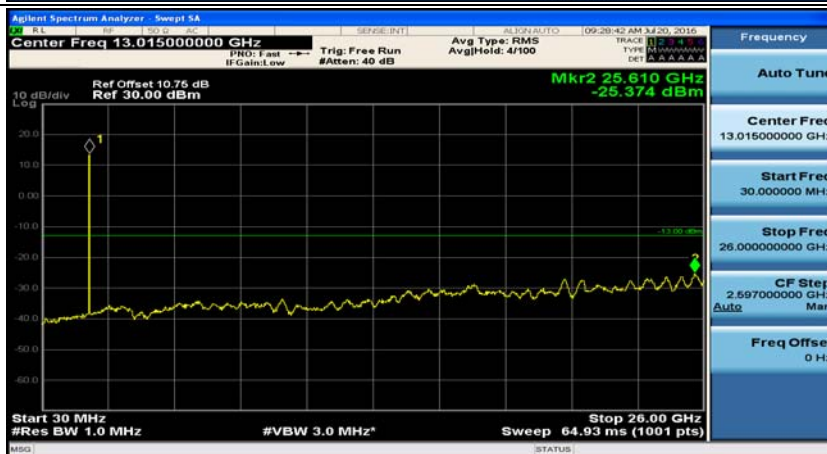

(Channel Bandwidth: 1.4 MHz)_MCH_16QAM_1RB#0

(Channel Bandwidth: 1.4 MHz)_MCH_16QAM_1RB#3

(Channel Bandwidth: 1.4 MHz)_HCH_16QAM_1RB#0

(Channel Bandwidth: 1.4 MHz)_HCH_16QAM_1RB#3

Channel Bandwidth: 3 MHz