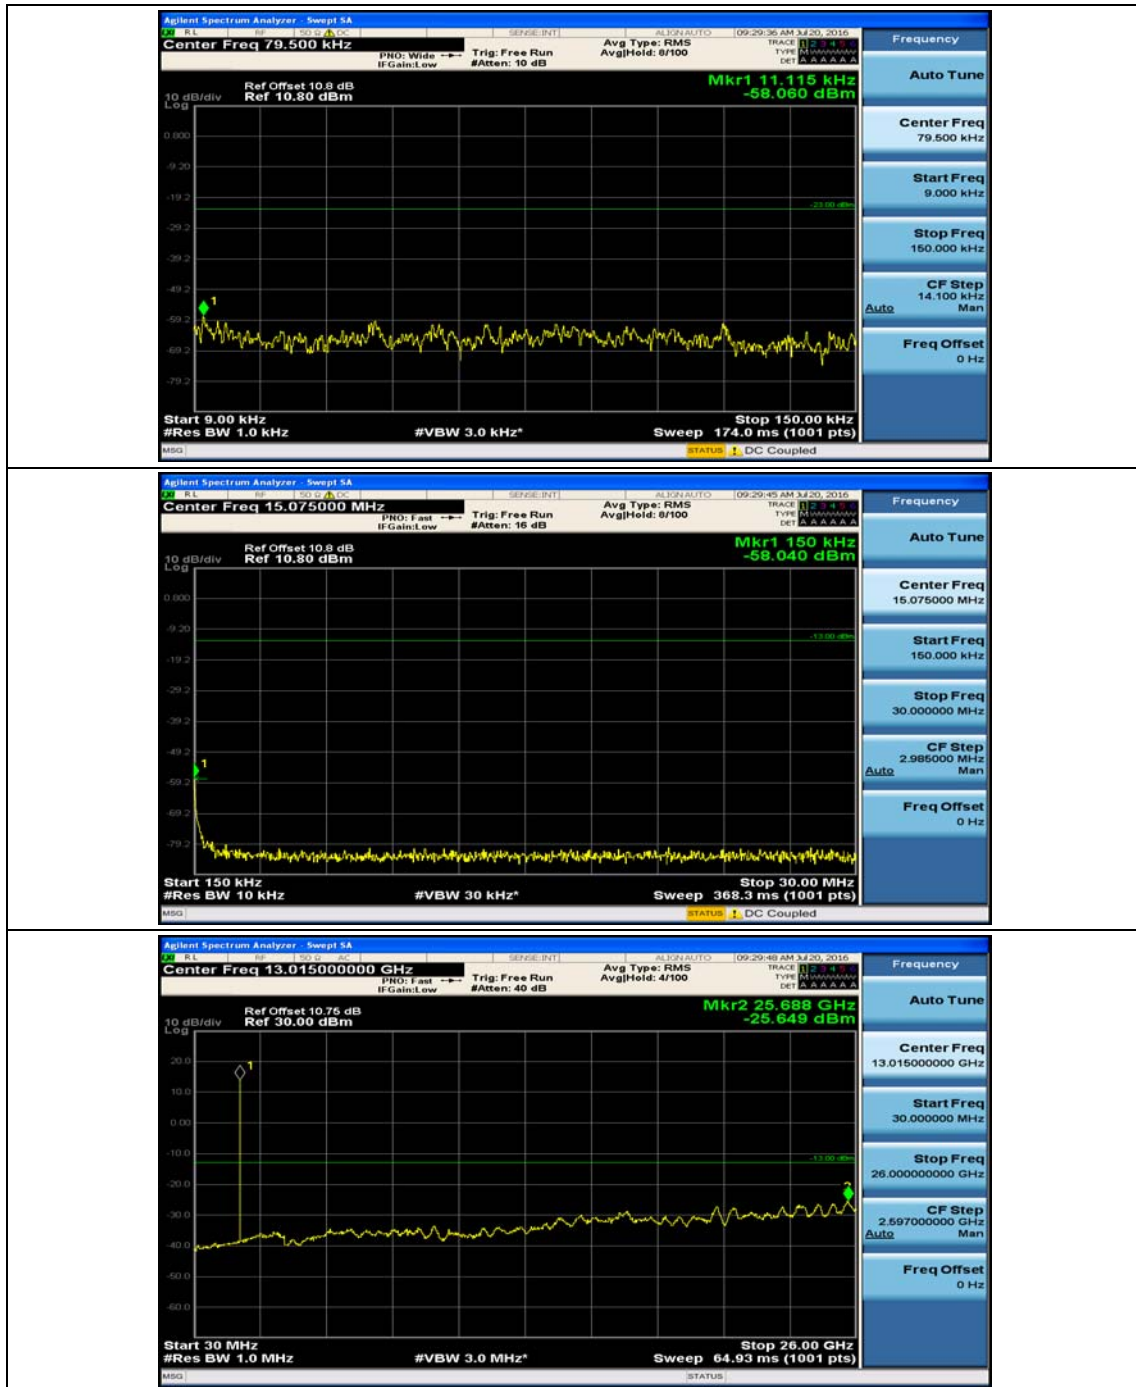

(Channel Bandwidth: 1.4 MHz)_MCH_16QAM_1RB#0

(Channel Bandwidth: 1.4 MHz)_MCH_16QAM_1RB#3

(Channel Bandwidth: 1.4 MHz)_HCH_16QAM_1RB#0

(Channel Bandwidth: 1.4 MHz)_HCH_16QAM_1RB#3

Channel Bandwidth: 3 MHz