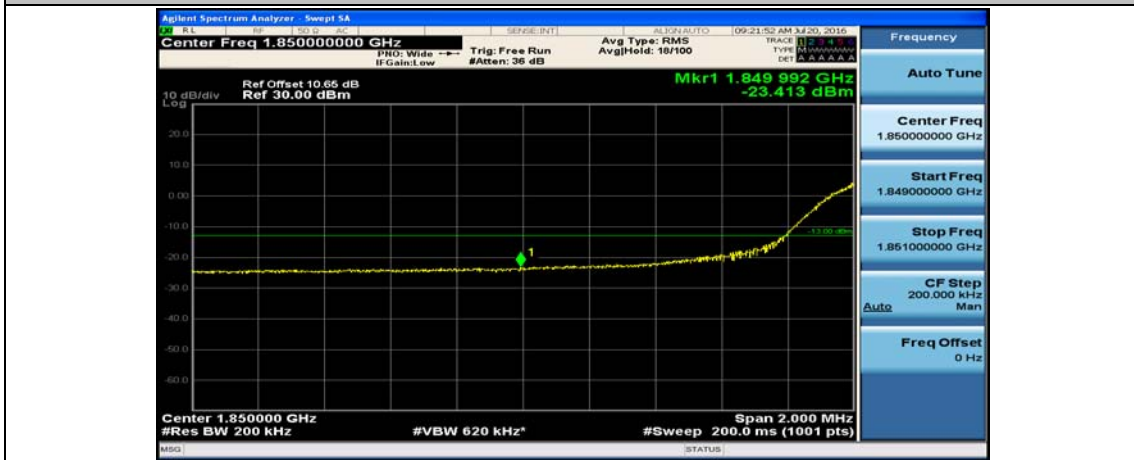

(Channel Bandwidth:20 MHz)_LCH_16QAM_50RB#0