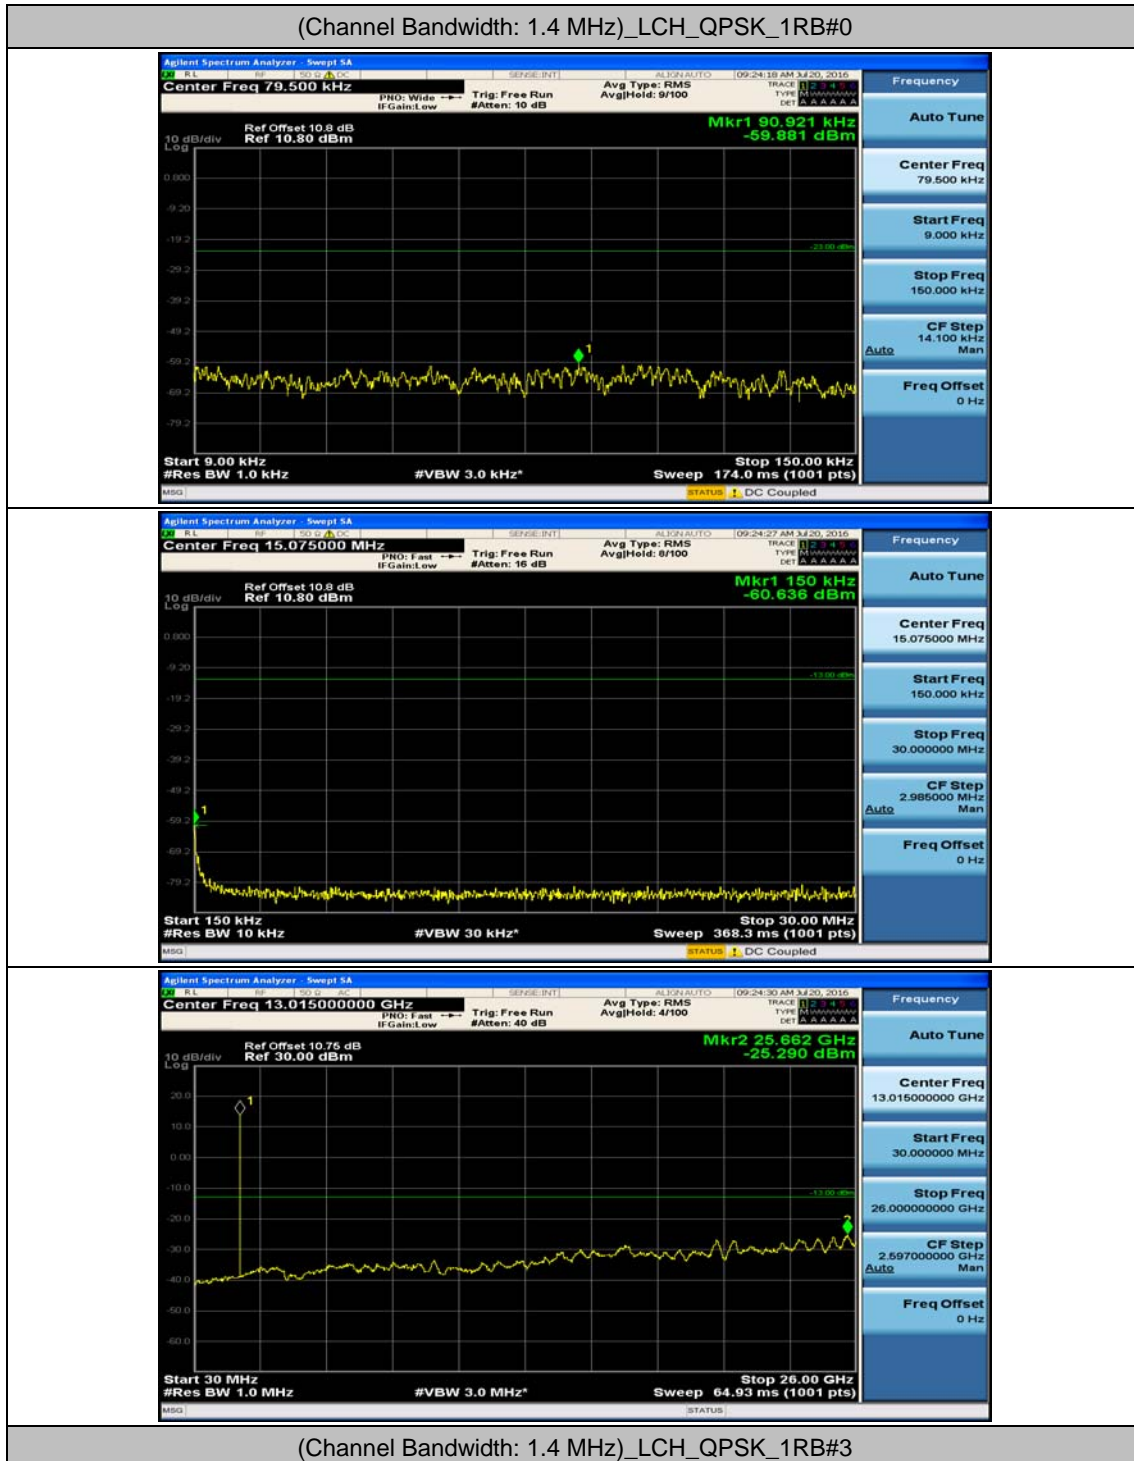

(Channel Bandwidth:20 MHz)_HCH_16QAM_50RB#50

(Channel Bandwidth:20 MHz)_HCH_16QAM_100RB#0

Appendix E: Conducted Spurious Emission

Test Graphs

Channel Bandwidth: 1.4 MHz

(Channel Bandwidth: 1.4 MHz)_MCH_QPSK_1RB#0