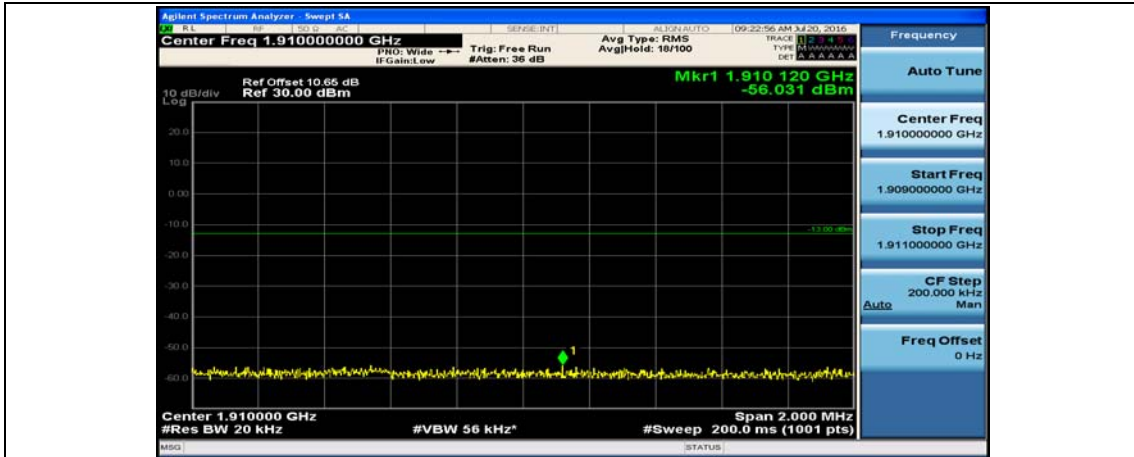

(Channel Bandwidth:20 MHz)_HCH_16QAM_1RB#49