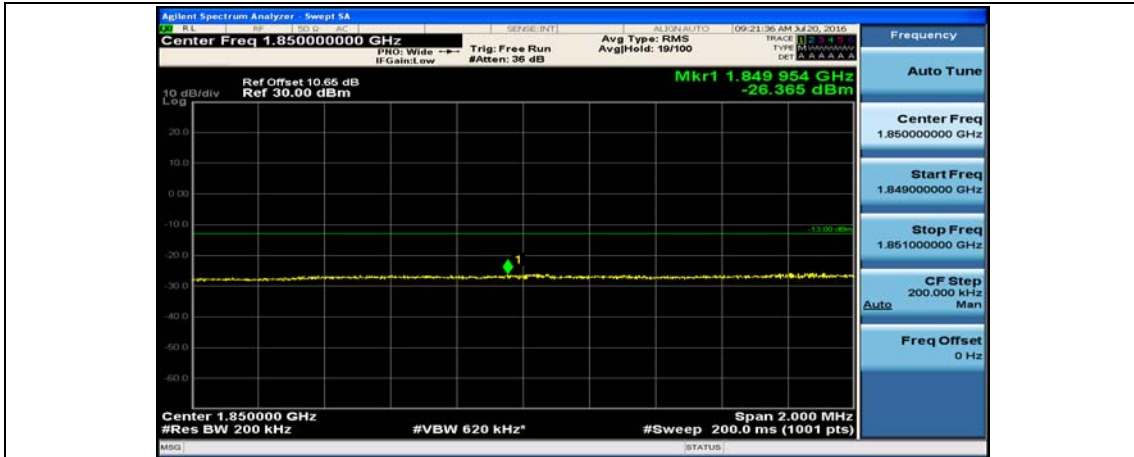

Channel Bandwidth: 20 MHz

(Channel Bandwidth:20 MHz)_LCH_QPSK_1RB#49

(Channel Bandwidth:20 MHz)_LCH_QPSK_1RB#99

(Channel Bandwidth:20 MHz)_LCH_QPSK_50RB#0

(Channel Bandwidth:20 MHz)_LCH_QPSK_50RB#25

(Channel Bandwidth:20 MHz)_LCH_QPSK_50RB#50