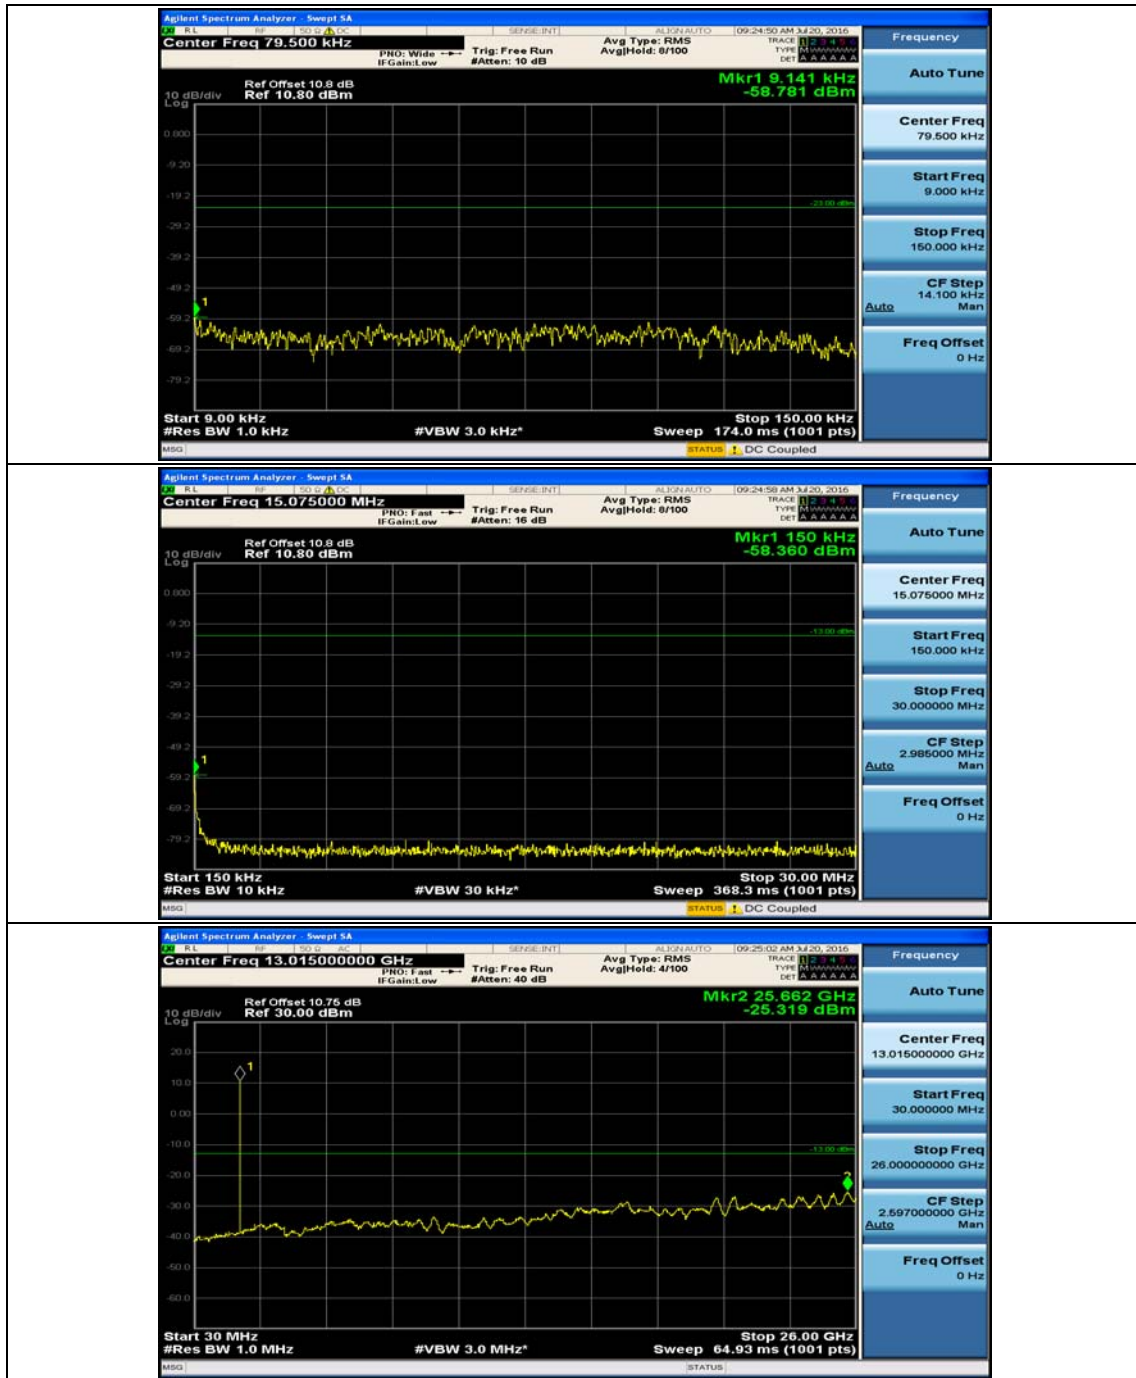

(Channel Bandwidth:20 MHz)_HCH_16QAM_50RB#50

(Channel Bandwidth:20 MHz)_HCH_16QAM_100RB#0

Appendix E: Conducted Spurious Emission

Test Graphs

Channel Bandwidth: 1.4 MHz

(Channel Bandwidth: 1.4 MHz)_MCH_QPSK_1RB#0