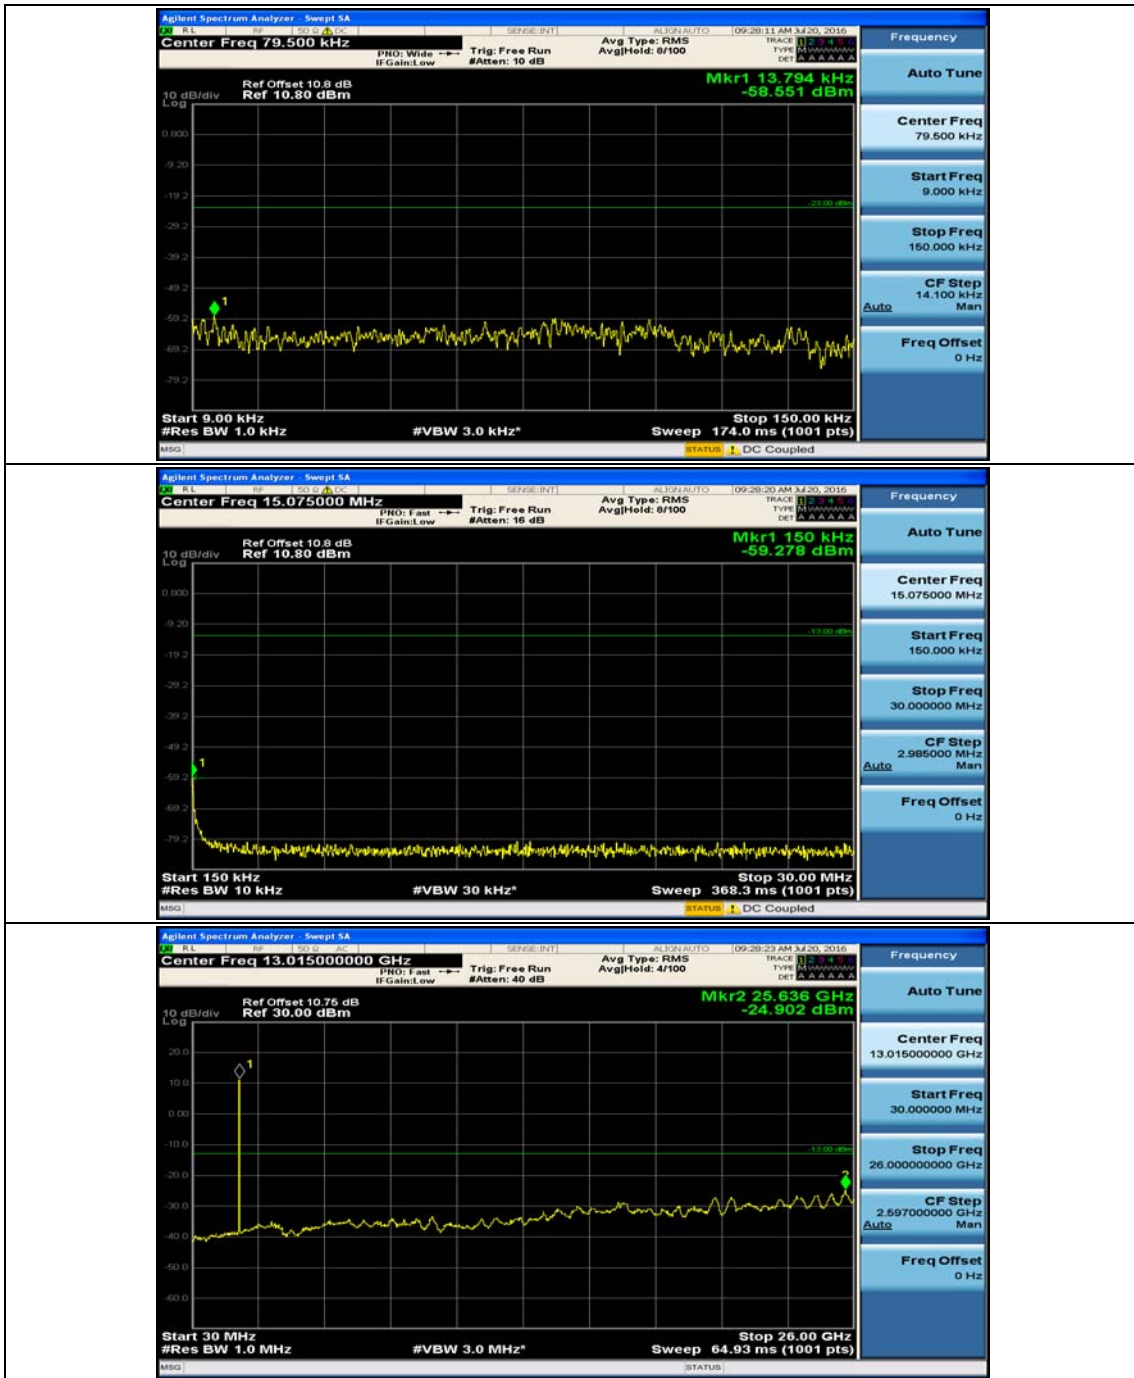

(Channel Bandwidth: 1.4 MHz)_MCH_QPSK_1RB#3

(Channel Bandwidth: 1.4 MHz)_HCH_QPSK_1RB#0

(Channel Bandwidth: 1.4 MHz)_HCH_QPSK_1RB#3

(Channel Bandwidth: 1.4 MHz)_LCH_16QAM_1RB#0

(Channel Bandwidth: 1.4 MHz)_LCH_16QAM_1RB#3