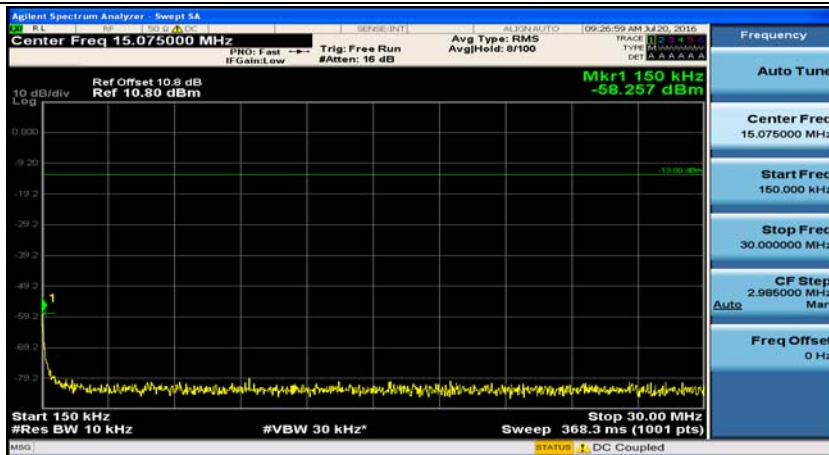

(Channel Bandwidth: 1.4 MHz)_MCH_16QAM_1RB#0