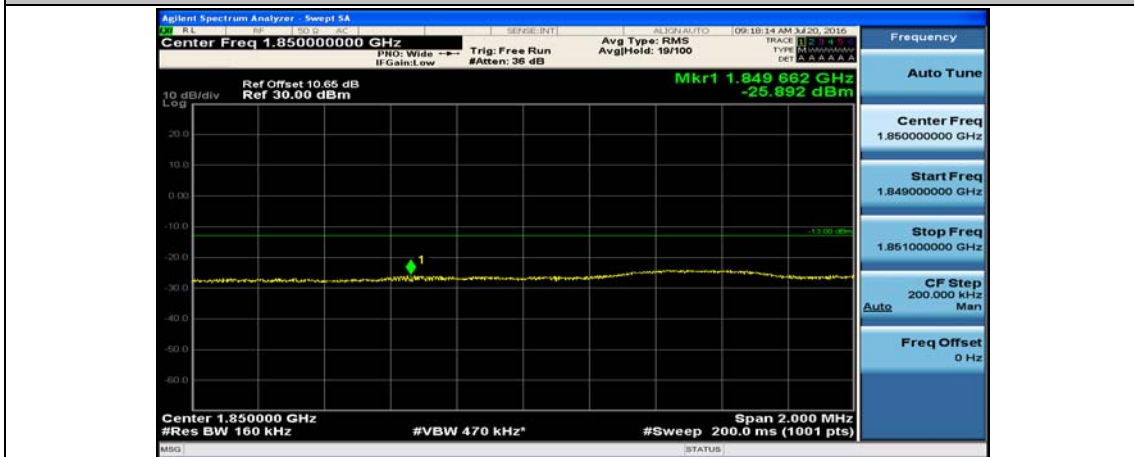

Channel Bandwidth: 10 MHz_HCH_16QAM_25RB#0

Channel Bandwidth: 10 MHz_HCH_16QAM_25RB#12

Channel Bandwidth: 10 MHz_HCH_16QAM_25RB#25

Channel Bandwidth: 10 MHz_HCH_16QAM_50RB#0

Channel Bandwidth: 15 MHz

(Channel Bandwidth:15 MHz)_LCH_QPSK_1RB#74

(Channel Bandwidth:15 MHz)_LCH_QPSK_37RB#0

(Channel Bandwidth:15 MHz)_LCH_QPSK_37RB#18

(Channel Bandwidth:15 MHz)_LCH_QPSK_37RB#38

(Channel Bandwidth:15 MHz)_LCH_QPSK_75RB#0

(Channel Bandwidth:15 MHz)_HCH_QPSK_1RB#0