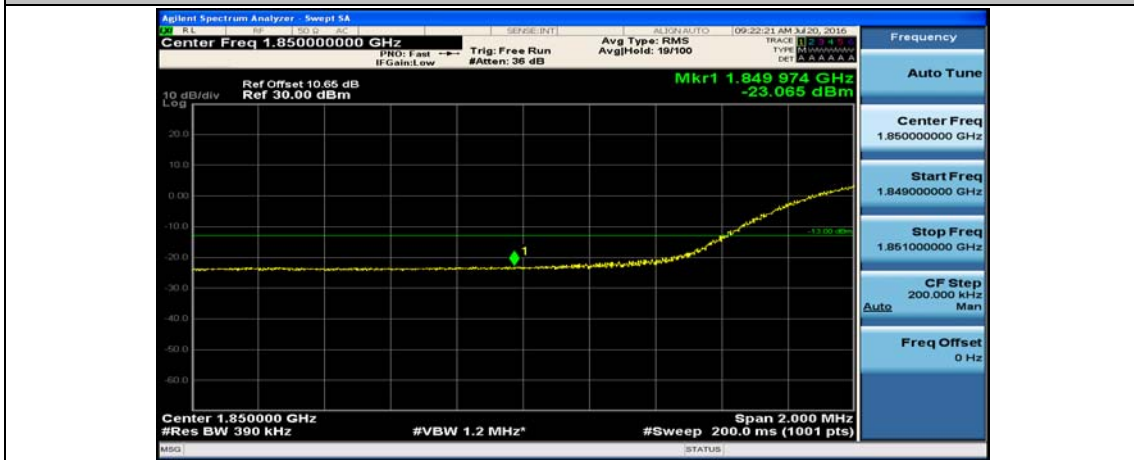

(Channel Bandwidth:20 MHz)_LCH_16QAM_1RB#99

(Channel Bandwidth:20 MHz)_LCH_16QAM_50RB#0

(Channel Bandwidth:20 MHz)_LCH_16QAM_50RB#25

(Channel Bandwidth:20 MHz)_LCH_16QAM_50RB#50

(Channel Bandwidth:20 MHz)_LCH_16QAM_100RB#0