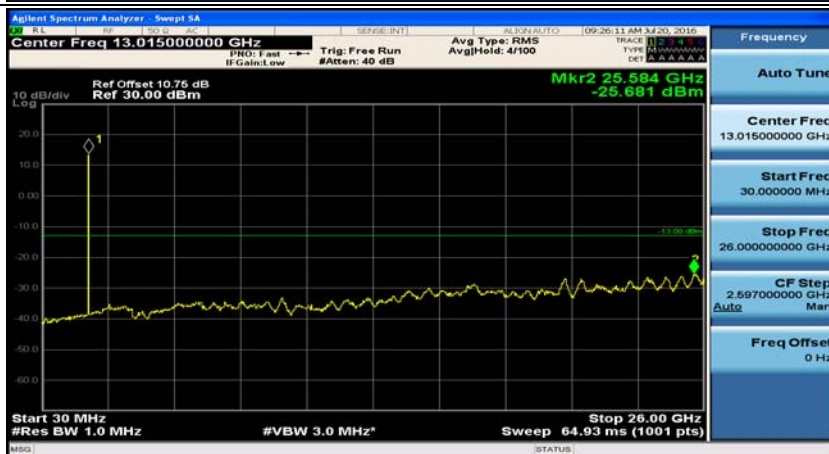

(Channel Bandwidth:20 MHz)_HCH_16QAM_50RB#50

(Channel Bandwidth:20 MHz)_HCH_16QAM_100RB#0

Appendix E: Conducted Spurious Emission

Test Graphs

Channel Bandwidth: 1.4 MHz

(Channel Bandwidth: 1.4 MHz)_MCH_QPSK_1RB#0