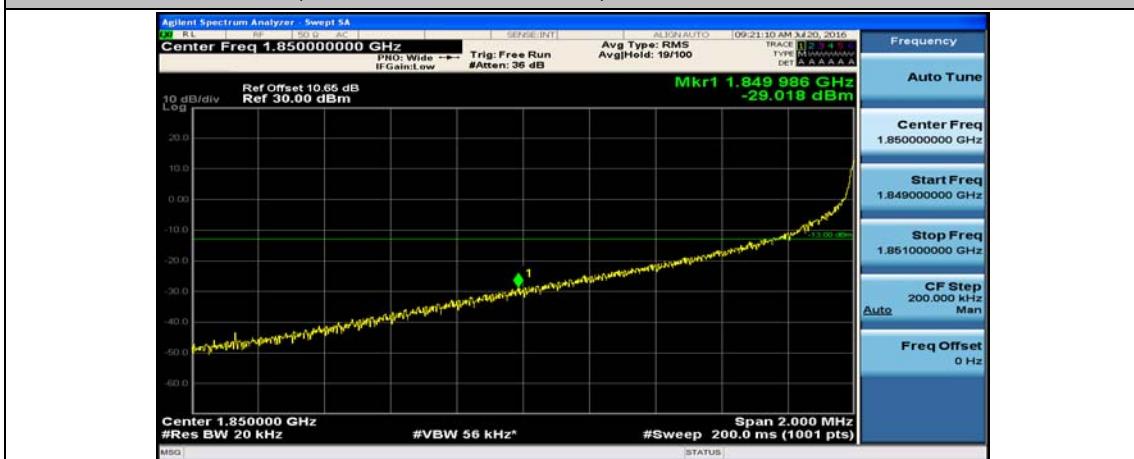

(Channel Bandwidth:20 MHz)_HCH_QPSK_50RB#25

(Channel Bandwidth:20 MHz)_HCH_QPSK_50RB#50

(Channel Bandwidth:20 MHz)_HCH_QPSK_100RB#0

(Channel Bandwidth:20 MHz)_LCH_16QAM_1RB#0

(Channel Bandwidth:20 MHz)_LCH_16QAM_1RB#49