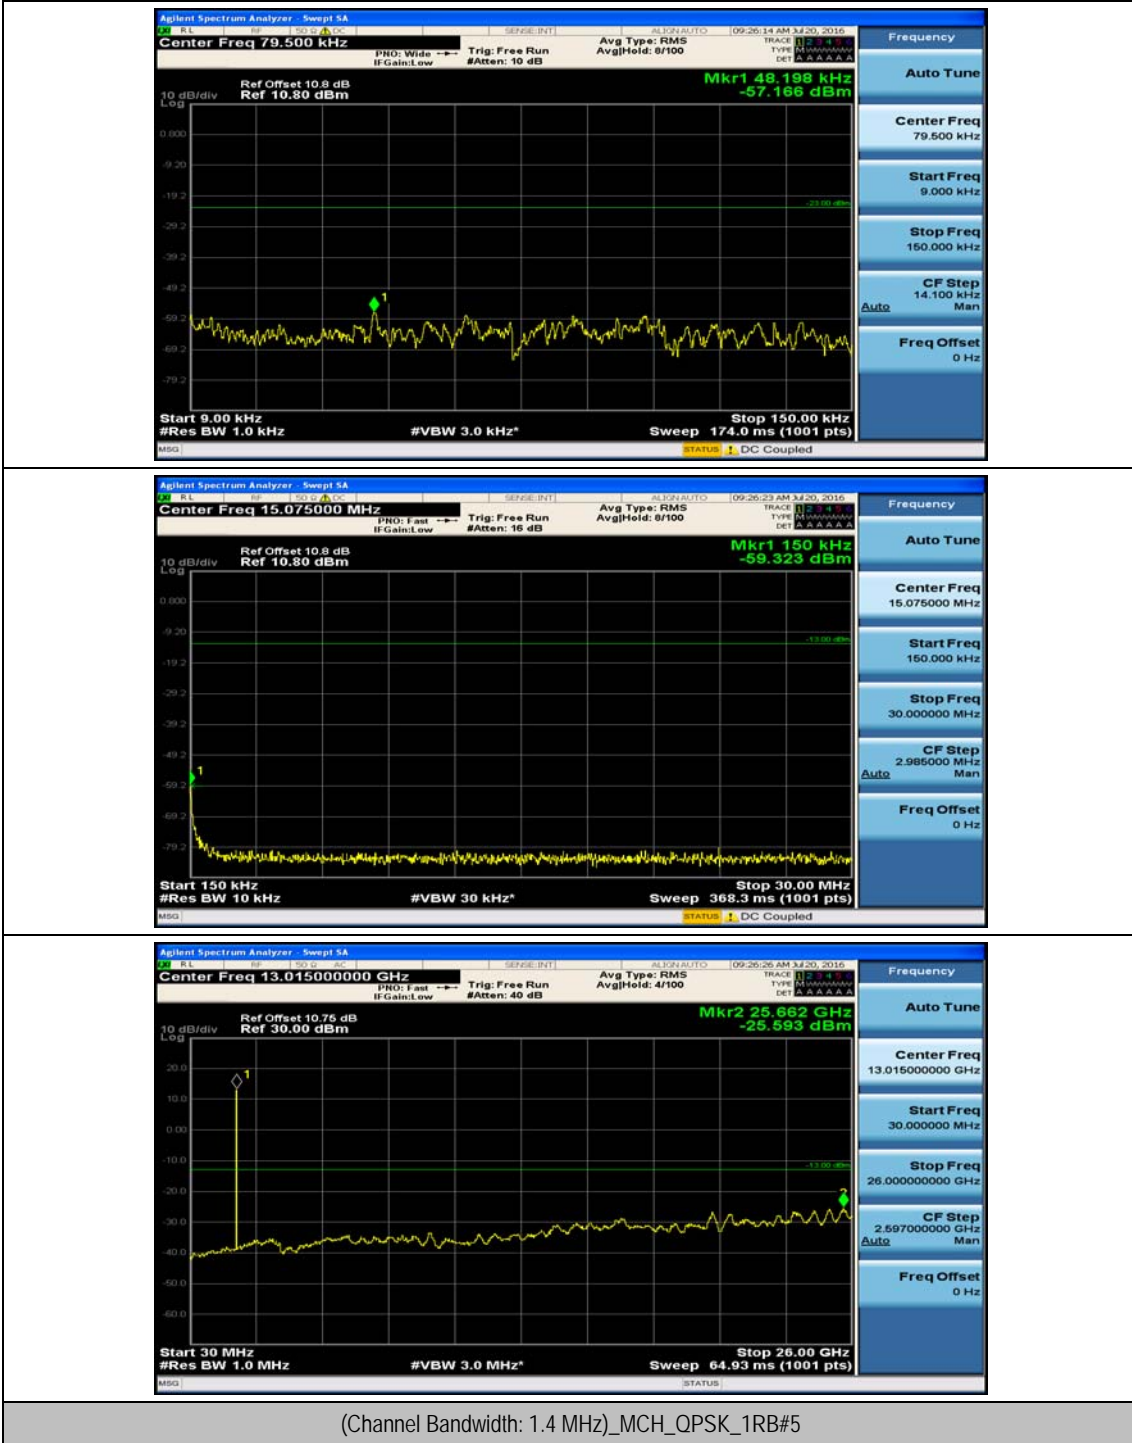

(Channel Bandwidth: 1.4 MHz)_MCH_QPSK_1RB#3