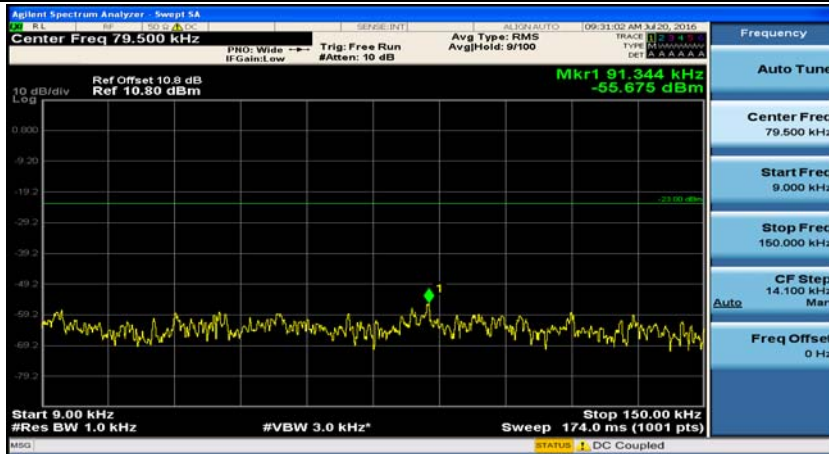

(Channel Bandwidth: 3 MHz)_MCH_QPSK_1RB#0