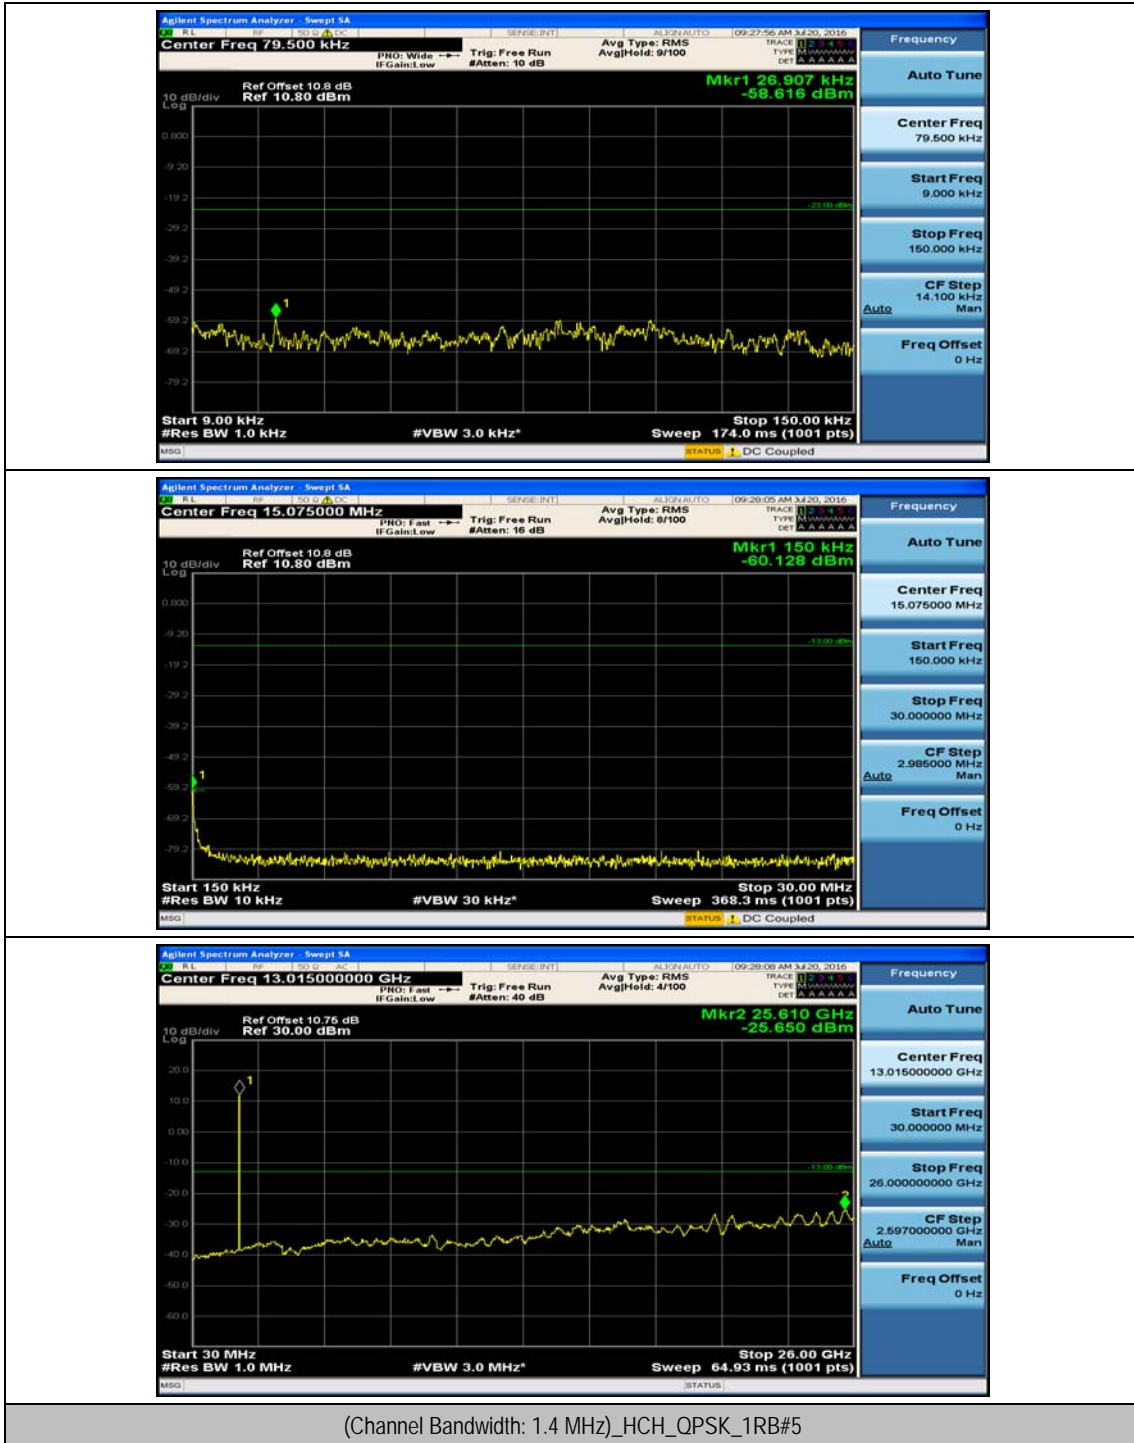

(Channel Bandwidth: 1.4 MHz)_MCH_QPSK_1RB#3

(Channel Bandwidth: 1.4 MHz)_HCH_QPSK_1RB#0

(Channel Bandwidth: 1.4 MHz)_HCH_QPSK_1RB#3

(Channel Bandwidth: 1.4 MHz)_LCH_16QAM_1RB#0

(Channel Bandwidth: 1.4 MHz)_LCH_16QAM_1RB#3