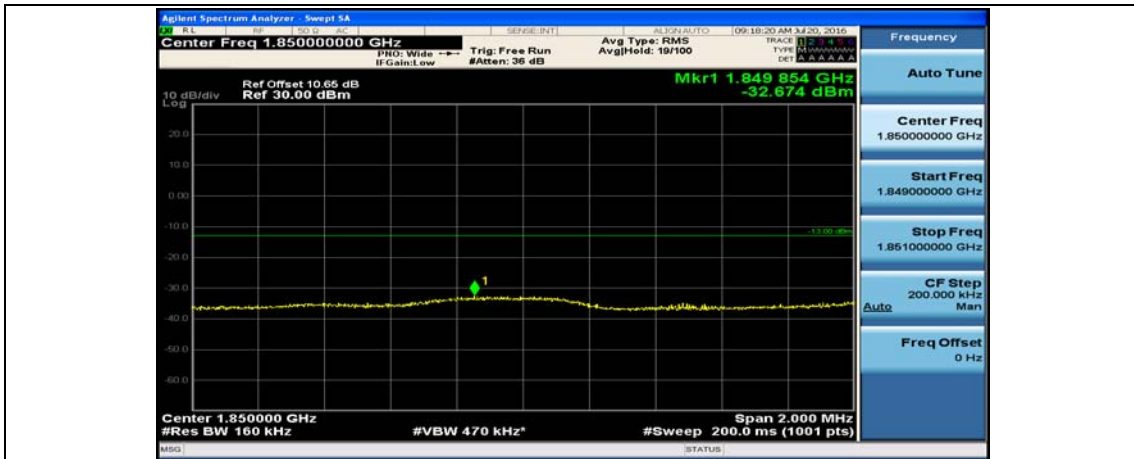

Channel Bandwidth: 10 MHz_HCH_16QAM_25RB#0

Channel Bandwidth: 10 MHz_HCH_16QAM_25RB#12

Channel Bandwidth: 10 MHz_HCH_16QAM_25RB#25

Channel Bandwidth: 10 MHz_HCH_16QAM_50RB#0

Channel Bandwidth: 15 MHz

(Channel Bandwidth:15 MHz)_LCH_QPSK_1RB#74

(Channel Bandwidth:15 MHz)_LCH_QPSK_37RB#0

(Channel Bandwidth:15 MHz)_LCH_QPSK_37RB#18

(Channel Bandwidth:15 MHz)_LCH_QPSK_37RB#38

(Channel Bandwidth:15 MHz)_LCH_QPSK_75RB#0

(Channel Bandwidth:15 MHz)_HCH_QPSK_1RB#0