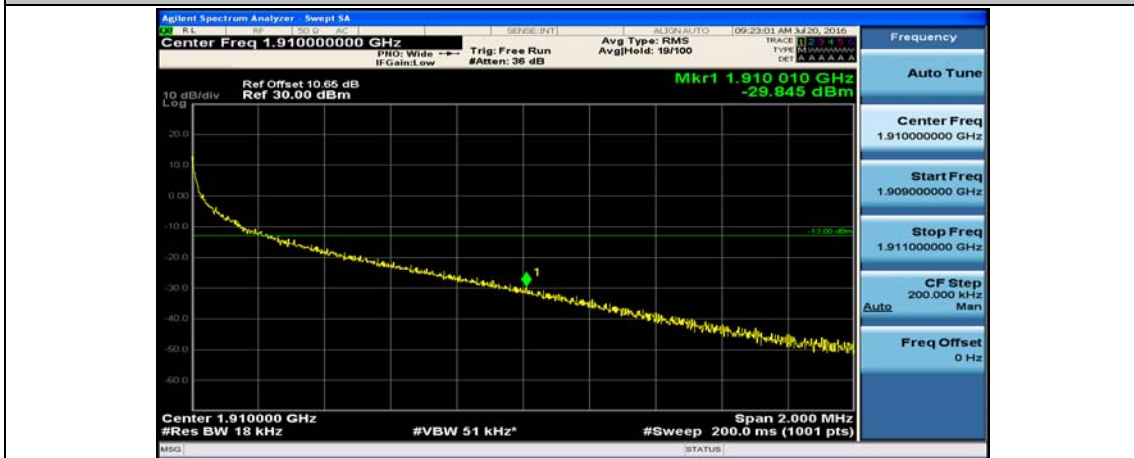

(Channel Bandwidth:20 MHz)_HCH_16QAM_1RB#99