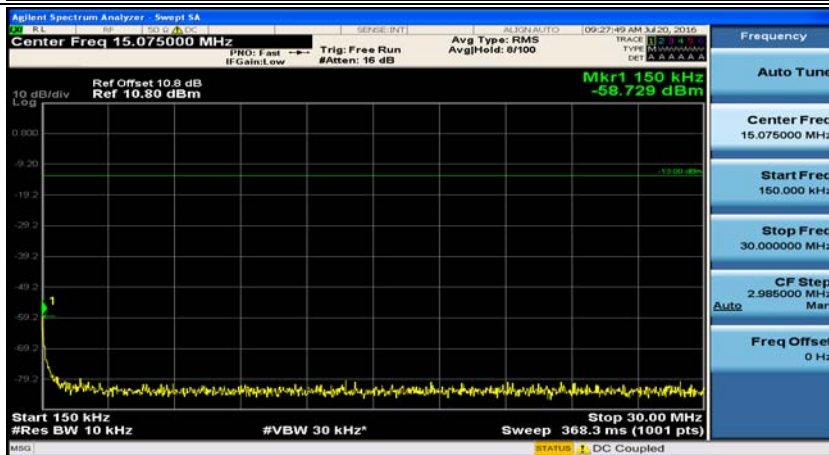

(Channel Bandwidth: 1.4 MHz)_HCH_QPSK_1RB#0