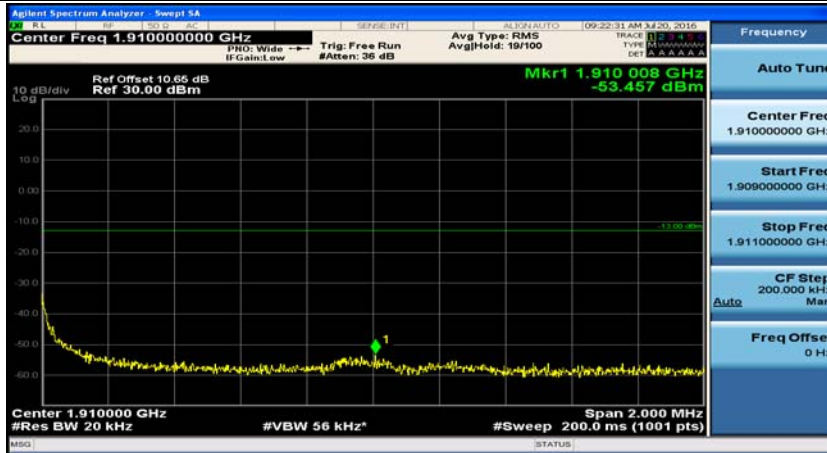

(Channel Bandwidth:20 MHz)_HCH_QPSK_1RB#0