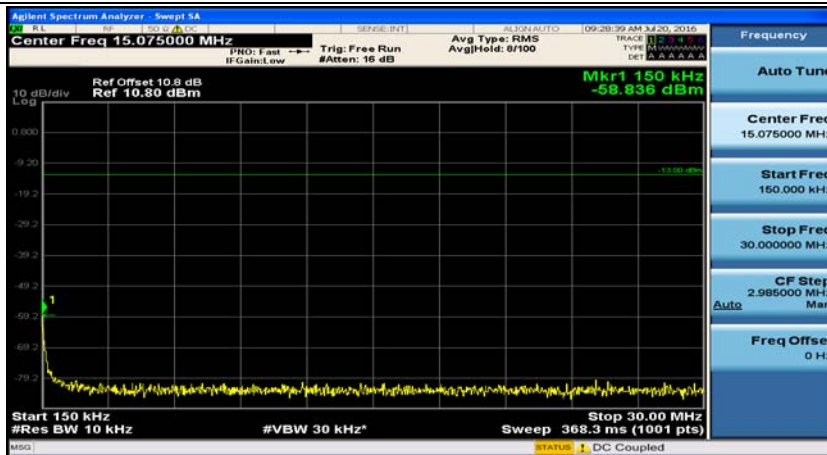

(Channel Bandwidth: 1.4 MHz)_MCH_16QAM_1RB#0

(Channel Bandwidth: 1.4 MHz)_MCH_16QAM_1RB#3

(Channel Bandwidth: 1.4 MHz)_HCH_16QAM_1RB#0

(Channel Bandwidth: 1.4 MHz)_HCH_16QAM_1RB#3

Channel Bandwidth: 3 MHz