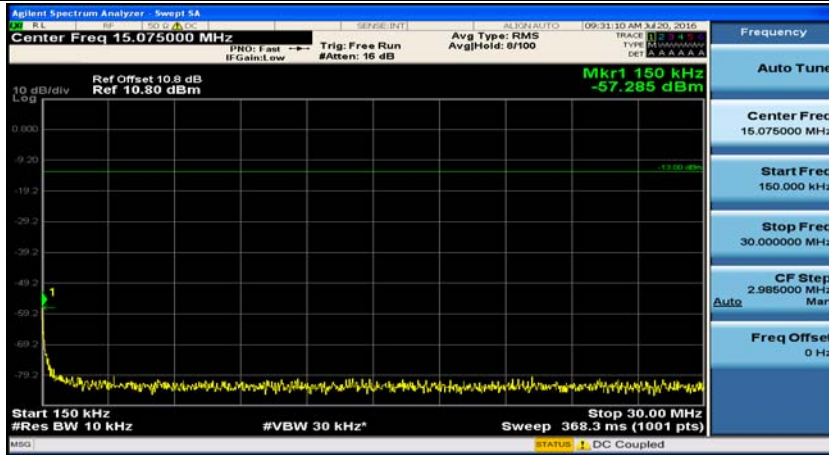

(Channel Bandwidth: 3 MHz)_MCH_QPSK_1RB#0