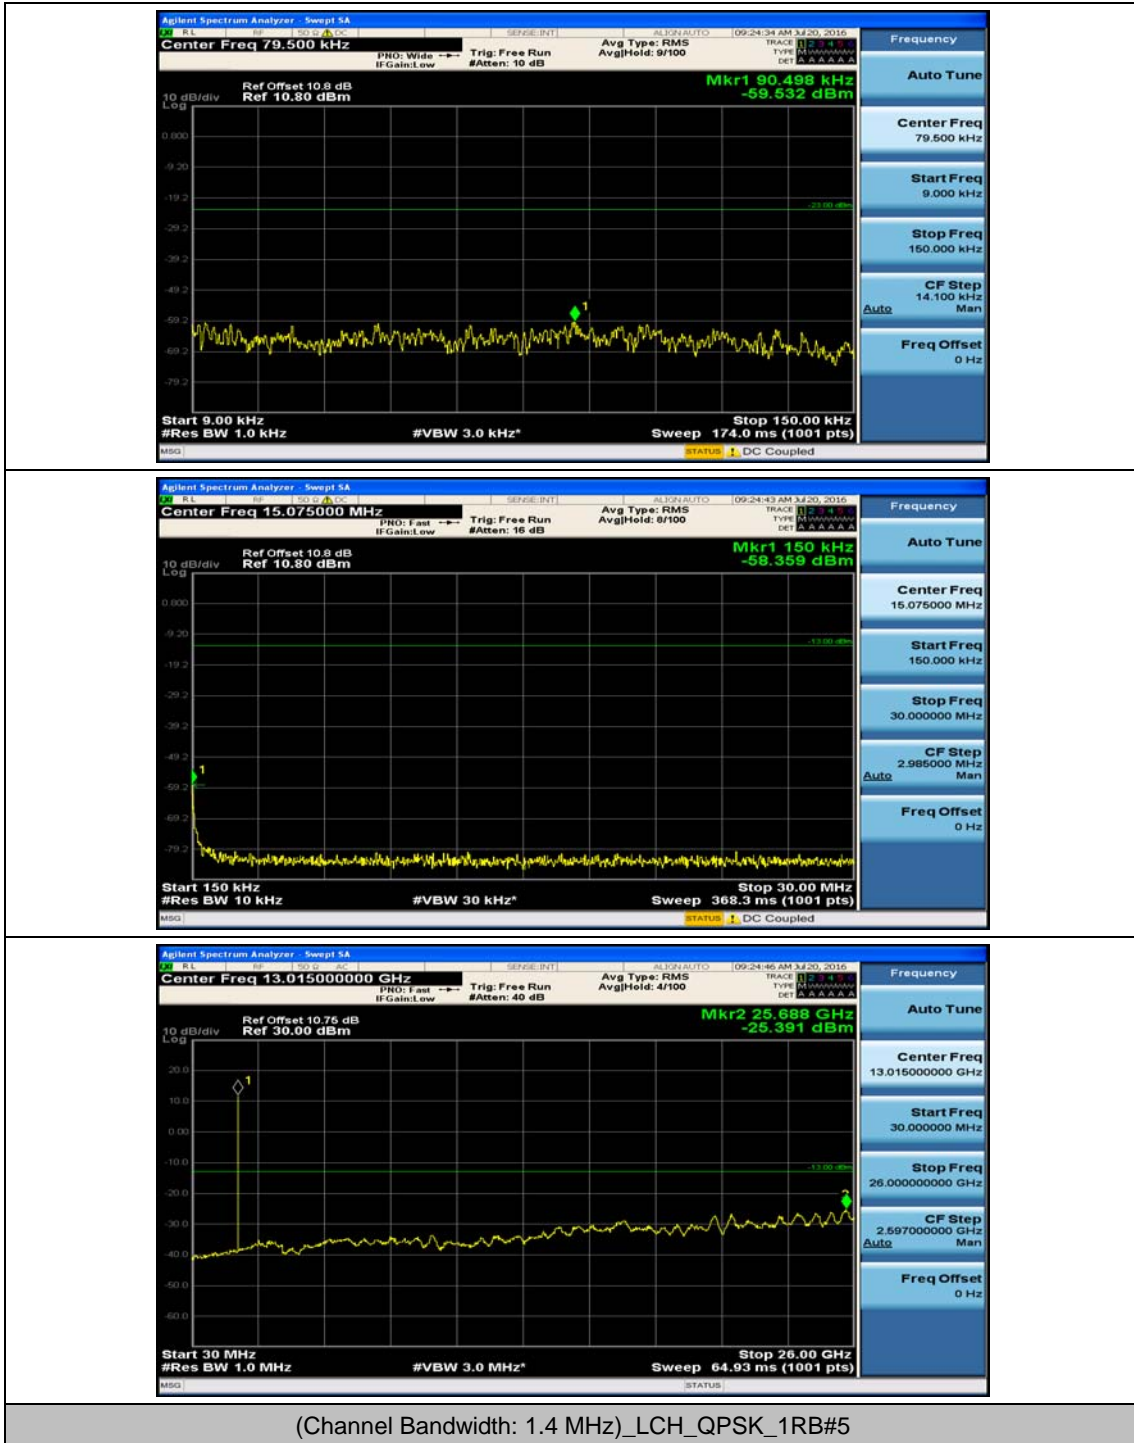

(Channel Bandwidth:20 MHz)_HCH_16QAM_50RB#50

(Channel Bandwidth:20 MHz)_HCH_16QAM_100RB#0

Appendix E: Conducted Spurious Emission

Test Graphs

Channel Bandwidth: 1.4 MHz

(Channel Bandwidth: 1.4 MHz)_MCH_QPSK_1RB#0