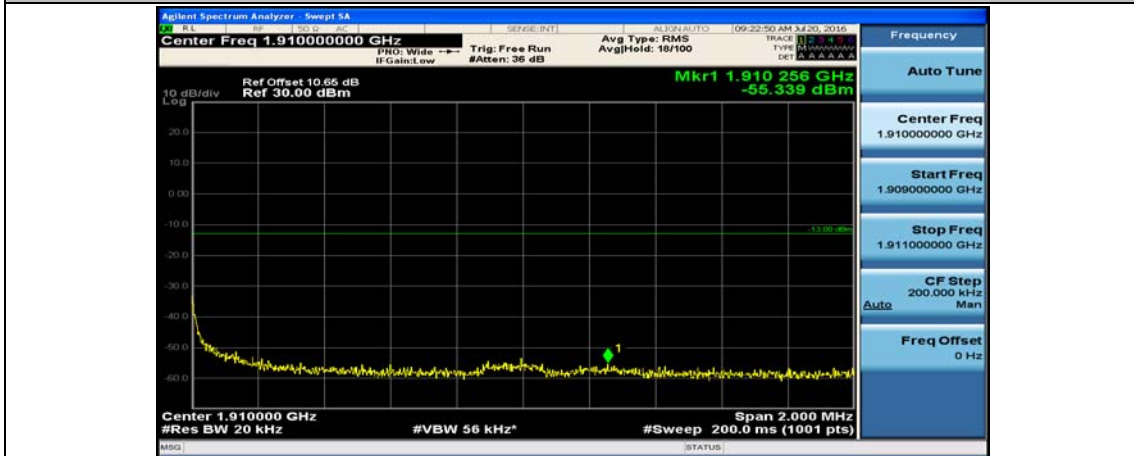

(Channel Bandwidth:20 MHz)_HCH_16QAM_1RB#0