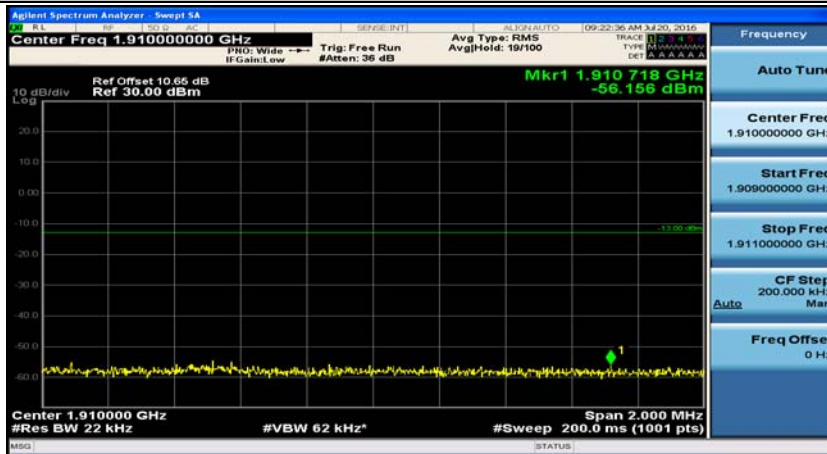

(Channel Bandwidth:20 MHz)_HCH_QPSK_1RB#49