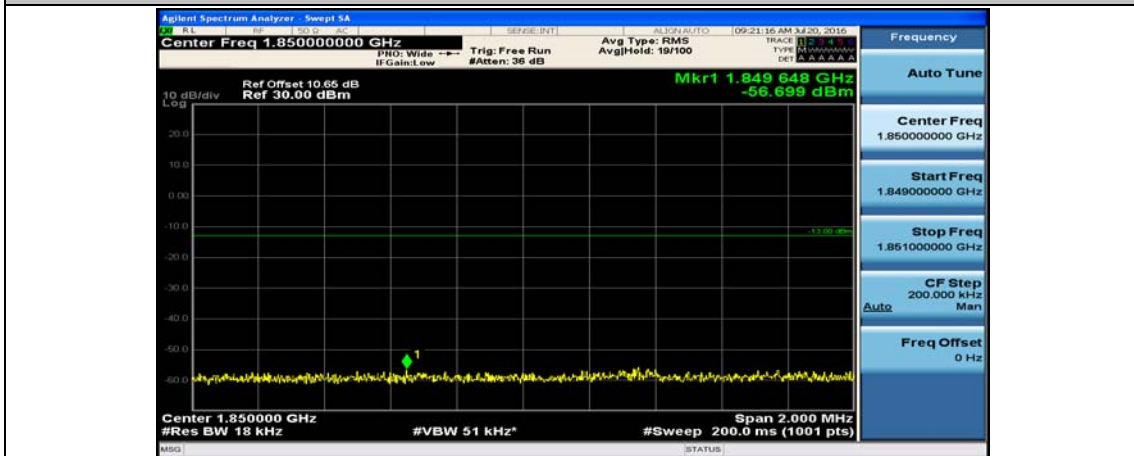

(Channel Bandwidth:20 MHz)_HCH_QPSK_50RB#25

(Channel Bandwidth:20 MHz)_HCH_QPSK_50RB#50

(Channel Bandwidth:20 MHz)_HCH_QPSK_100RB#0

(Channel Bandwidth:20 MHz)_LCH_16QAM_1RB#0

(Channel Bandwidth:20 MHz)_LCH_16QAM_1RB#49