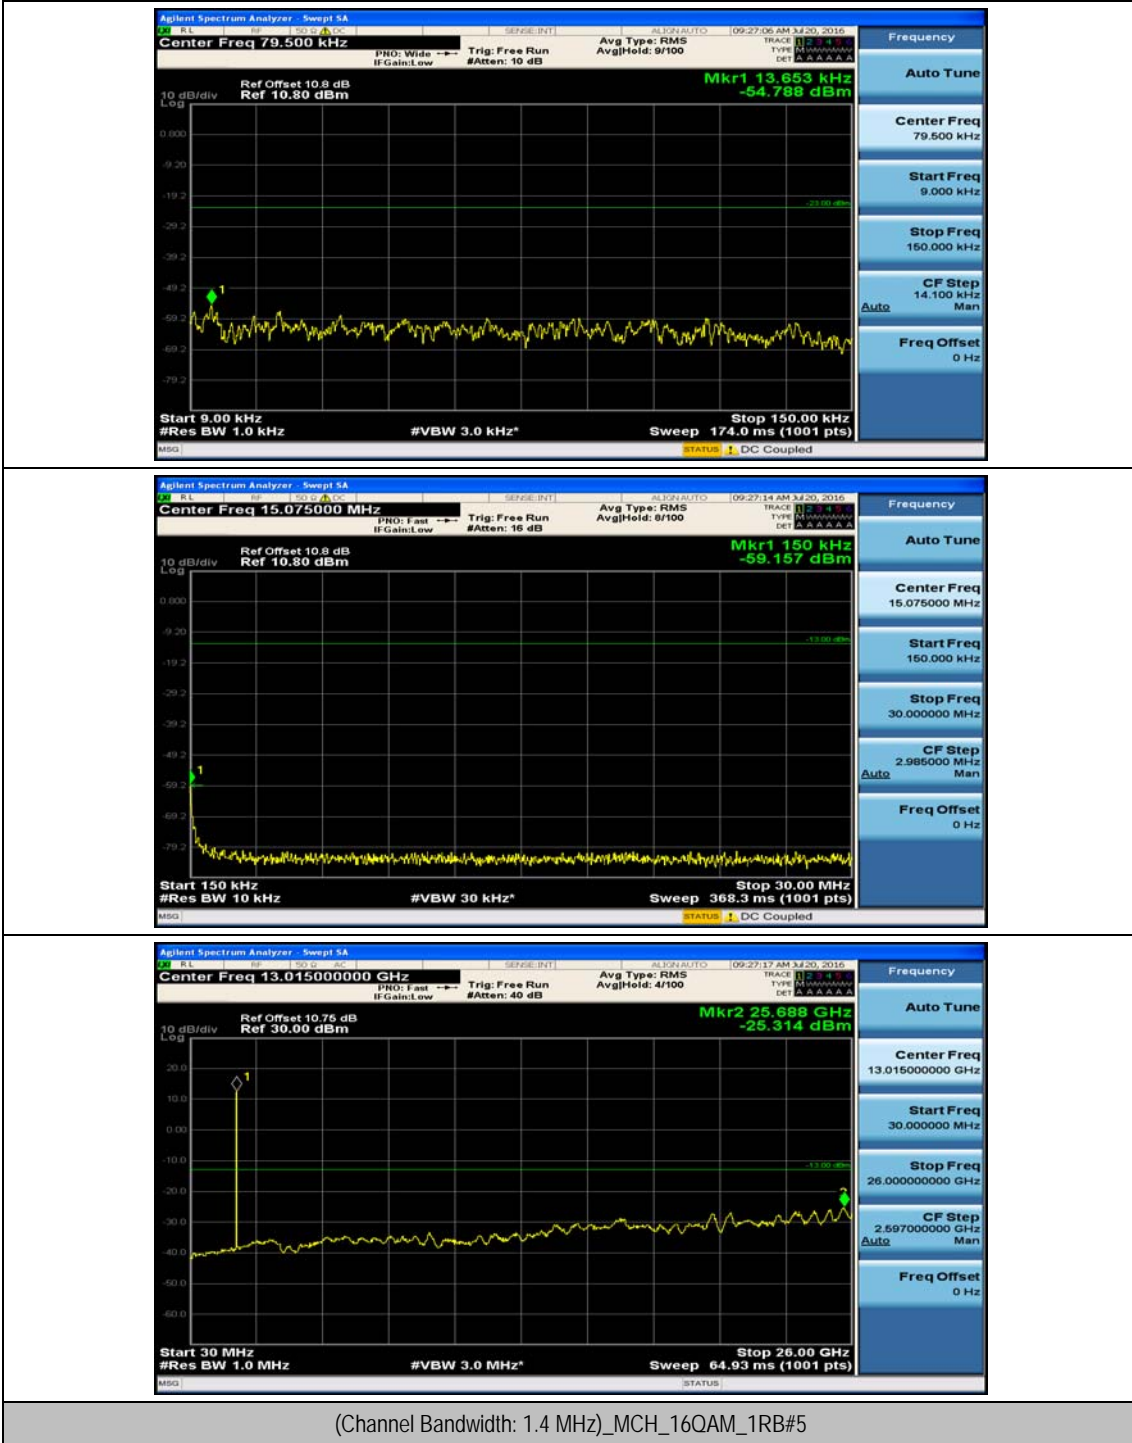

(Channel Bandwidth: 1.4 MHz)_MCH_16QAM_1RB#3