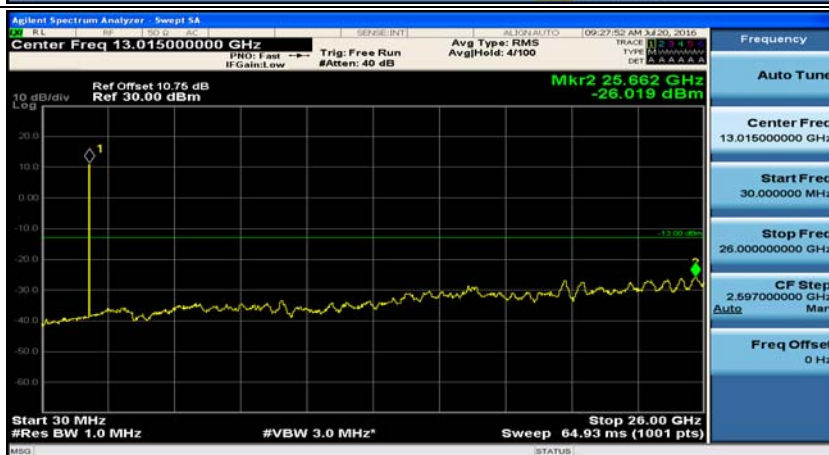

(Channel Bandwidth: 1.4 MHz)_HCH_QPSK_1RB#0