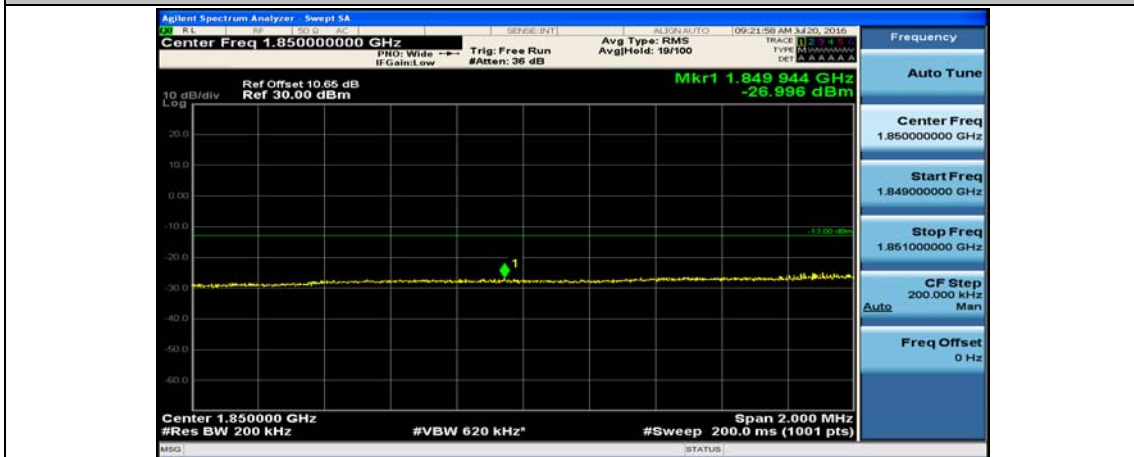

(Channel Bandwidth:20 MHz)_LCH_16QAM_50RB#25