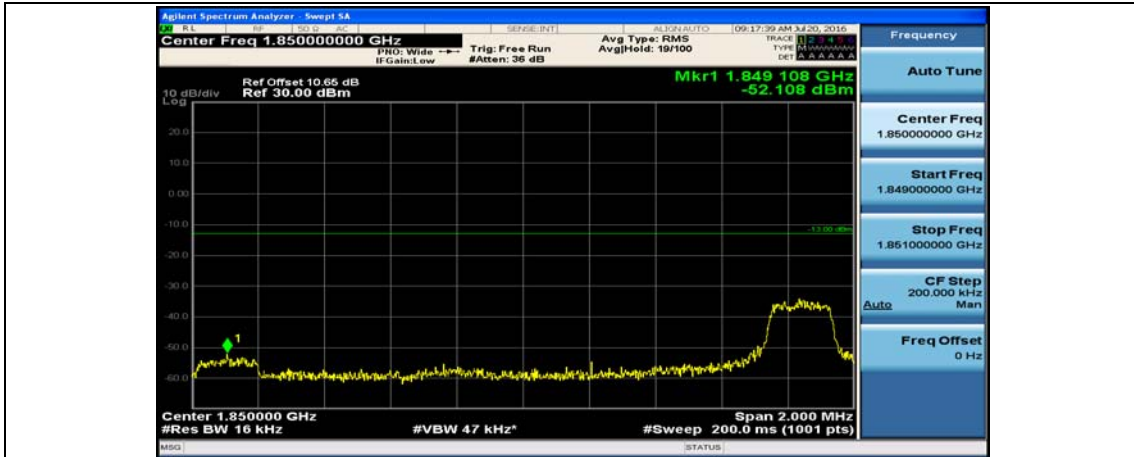

Channel Bandwidth: 10 MHz_HCH_16QAM_25RB#0

Channel Bandwidth: 10 MHz_HCH_16QAM_25RB#12

Channel Bandwidth: 10 MHz_HCH_16QAM_25RB#25

Channel Bandwidth: 10 MHz_HCH_16QAM_50RB#0

Channel Bandwidth: 15 MHz

(Channel Bandwidth:15 MHz)_LCH_QPSK_1RB#74

(Channel Bandwidth:15 MHz)_LCH_QPSK_37RB#0

(Channel Bandwidth:15 MHz)_LCH_QPSK_37RB#18

(Channel Bandwidth:15 MHz)_LCH_QPSK_37RB#38

(Channel Bandwidth:15 MHz)_LCH_QPSK_75RB#0

(Channel Bandwidth:15 MHz)_HCH_QPSK_1RB#0