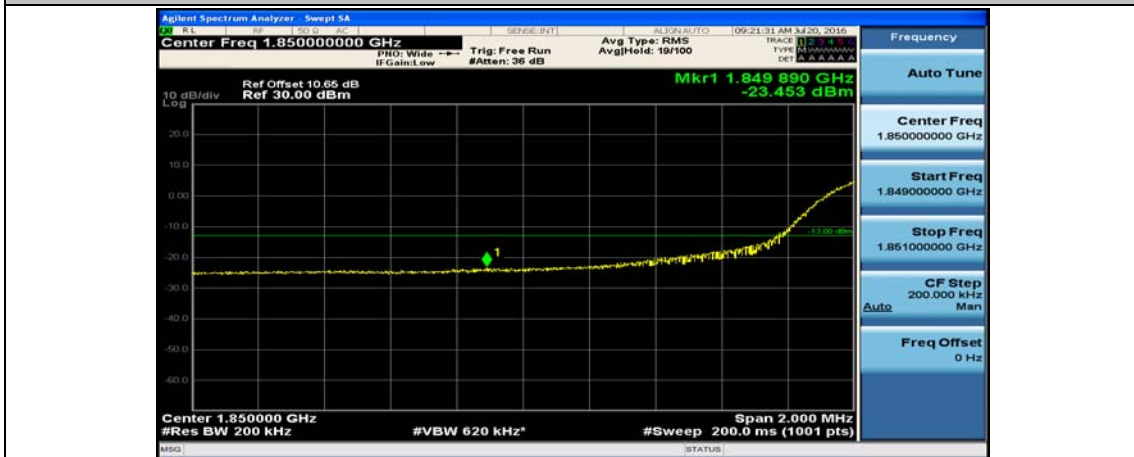

Channel Bandwidth: 20 MHz

(Channel Bandwidth:20 MHz)_LCH_QPSK_1RB#49

(Channel Bandwidth:20 MHz)_LCH_QPSK_1RB#99

(Channel Bandwidth:20 MHz)_LCH_QPSK_50RB#0

(Channel Bandwidth:20 MHz)_LCH_QPSK_50RB#25

(Channel Bandwidth:20 MHz)_LCH_QPSK_50RB#50