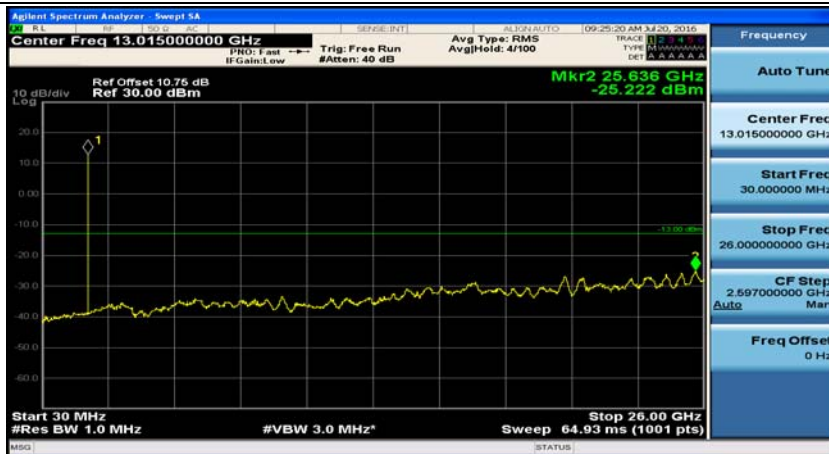

(Channel Bandwidth: 1.4 MHz)_MCH_QPSK_1RB#3

(Channel Bandwidth: 1.4 MHz)_HCH_QPSK_1RB#0

(Channel Bandwidth: 1.4 MHz)_HCH_QPSK_1RB#3

(Channel Bandwidth: 1.4 MHz)_LCH_16QAM_1RB#0

(Channel Bandwidth: 1.4 MHz)_LCH_16QAM_1RB#3