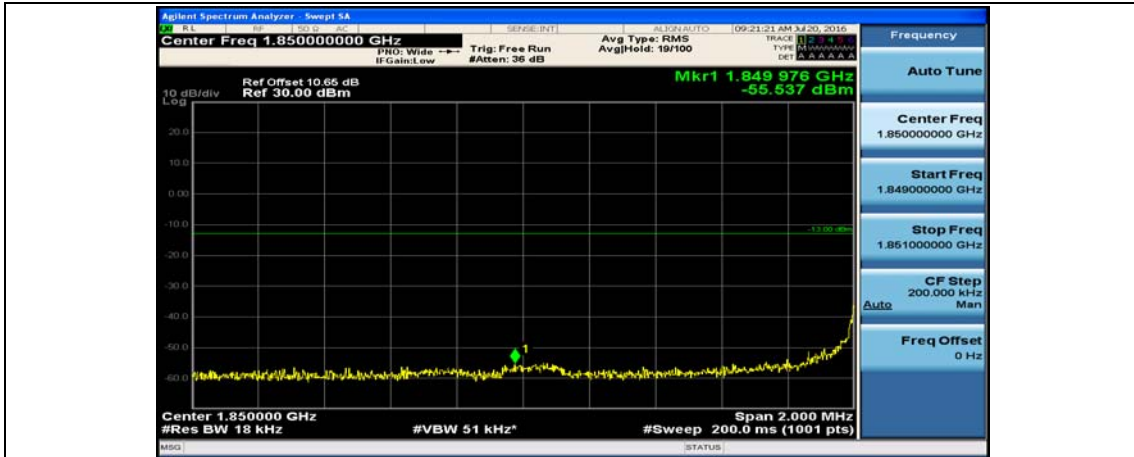

(Channel Bandwidth:20 MHz)_LCH_16QAM_1RB#99