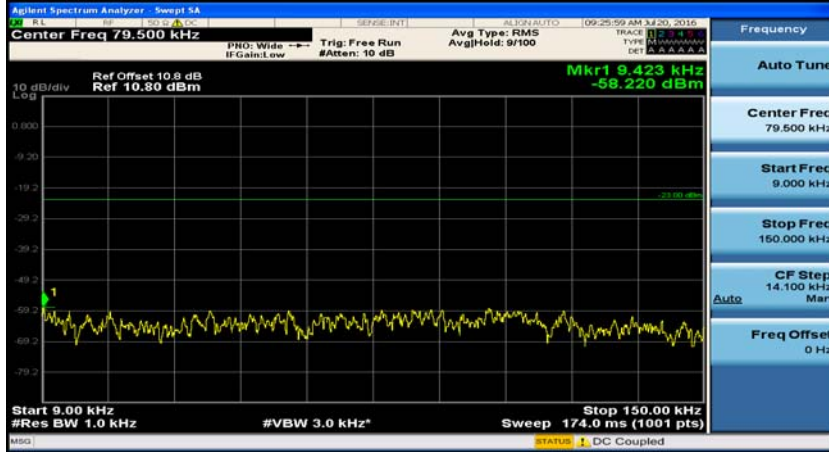

(Channel Bandwidth:20 MHz)_HCH_16QAM_50RB#50

(Channel Bandwidth:20 MHz)_HCH_16QAM_100RB#0

Appendix E: Conducted Spurious Emission

Test Graphs

Channel Bandwidth: 1.4 MHz

(Channel Bandwidth: 1.4 MHz)_MCH_QPSK_1RB#0