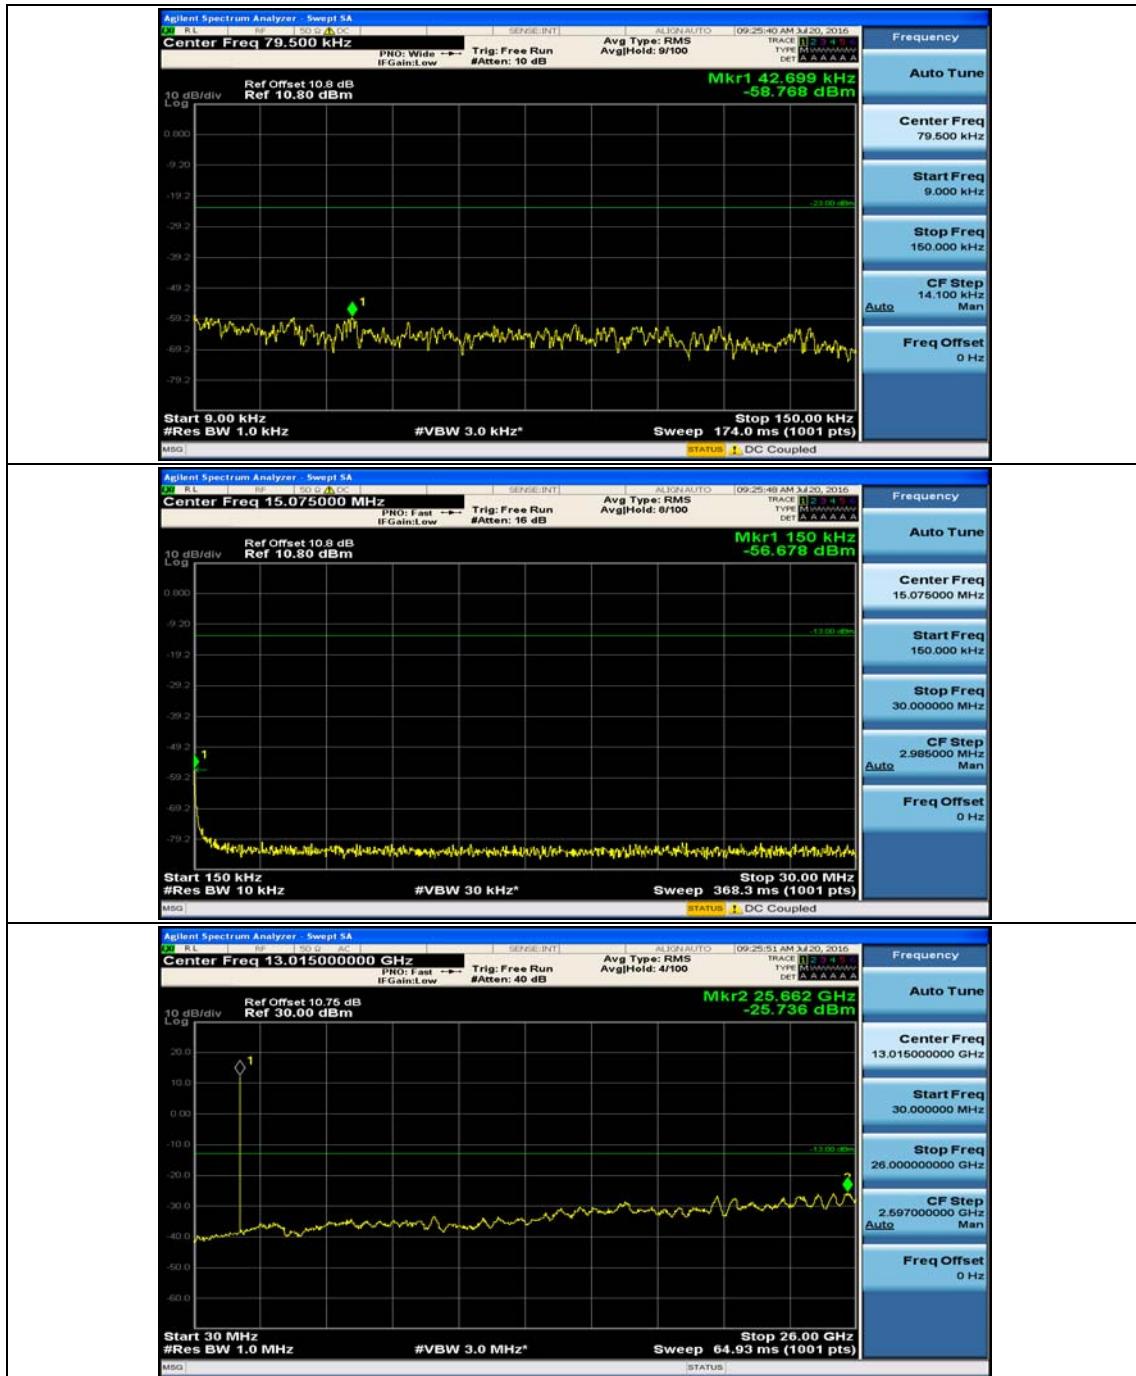

(Channel Bandwidth:20 MHz)_HCH_16QAM_50RB#50

(Channel Bandwidth:20 MHz)_HCH_16QAM_100RB#0

Appendix E: Conducted Spurious Emission

Test Graphs

Channel Bandwidth: 1.4 MHz

(Channel Bandwidth: 1.4 MHz)_MCH_QPSK_1RB#0

(Channel Bandwidth: 1.4 MHz)_MCH_QPSK_1RB#3

(Channel Bandwidth: 1.4 MHz)_HCH_QPSK_1RB#0

(Channel Bandwidth: 1.4 MHz)_HCH_QPSK_1RB#3

(Channel Bandwidth: 1.4 MHz)_LCH_16QAM_1RB#0

(Channel Bandwidth: 1.4 MHz)_LCH_16QAM_1RB#3