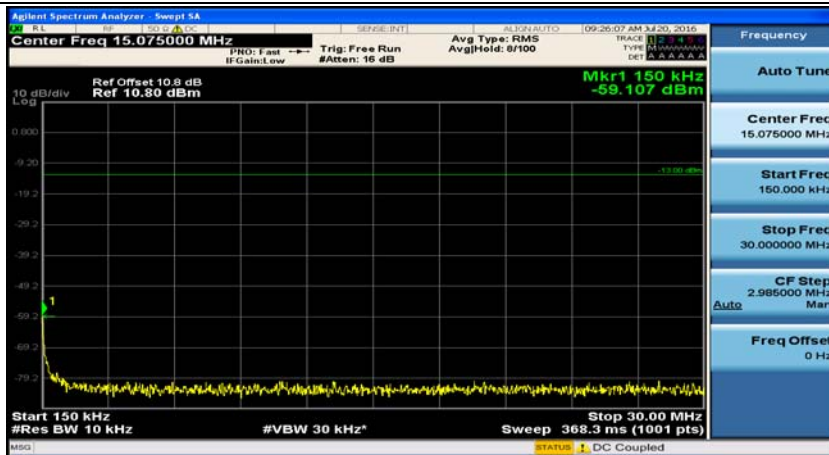

(Channel Bandwidth:20 MHz)_HCH_16QAM_50RB#50

(Channel Bandwidth:20 MHz)_HCH_16QAM_100RB#0

Appendix E: Conducted Spurious Emission

Test Graphs

Channel Bandwidth: 1.4 MHz

(Channel Bandwidth: 1.4 MHz)_MCH_QPSK_1RB#0