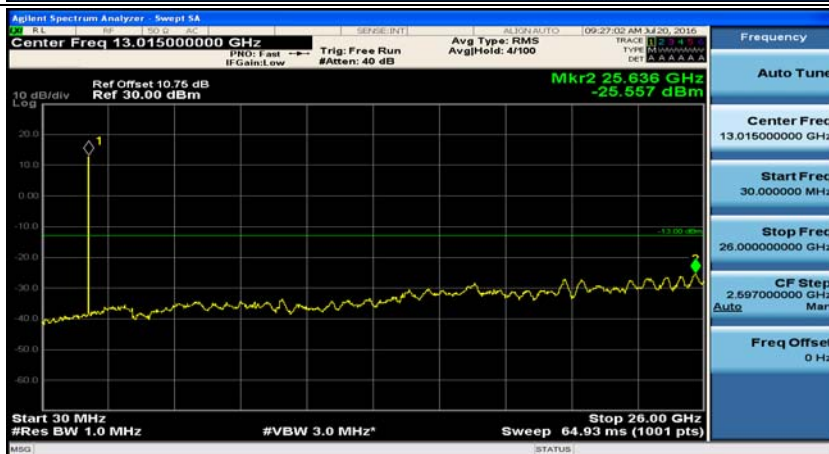

(Channel Bandwidth: 1.4 MHz)_MCH_16QAM_1RB#0