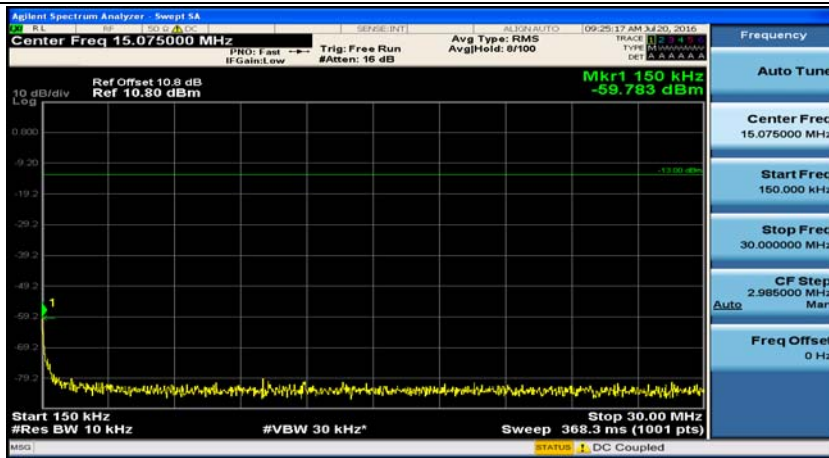

(Channel Bandwidth: 1.4 MHz)_MCH_QPSK_1RB#3

(Channel Bandwidth: 1.4 MHz)_HCH_QPSK_1RB#0

(Channel Bandwidth: 1.4 MHz)_HCH_QPSK_1RB#3

(Channel Bandwidth: 1.4 MHz)_LCH_16QAM_1RB#0

(Channel Bandwidth: 1.4 MHz)_LCH_16QAM_1RB#3