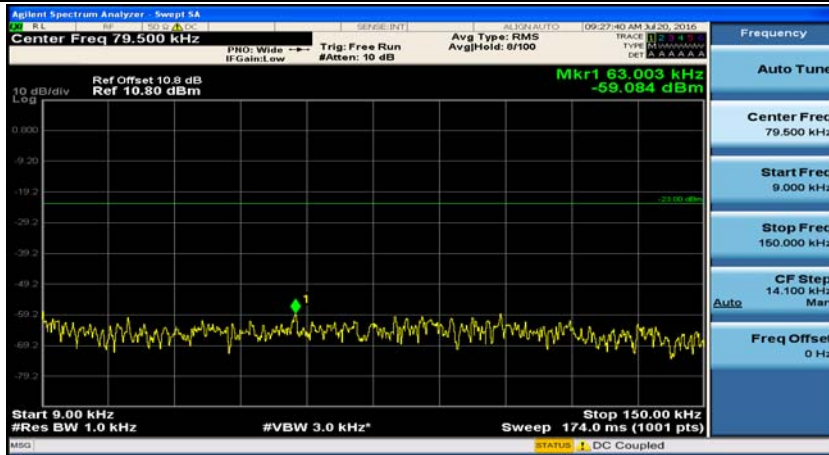

(Channel Bandwidth: 1.4 MHz)_HCH_QPSK_1RB#0