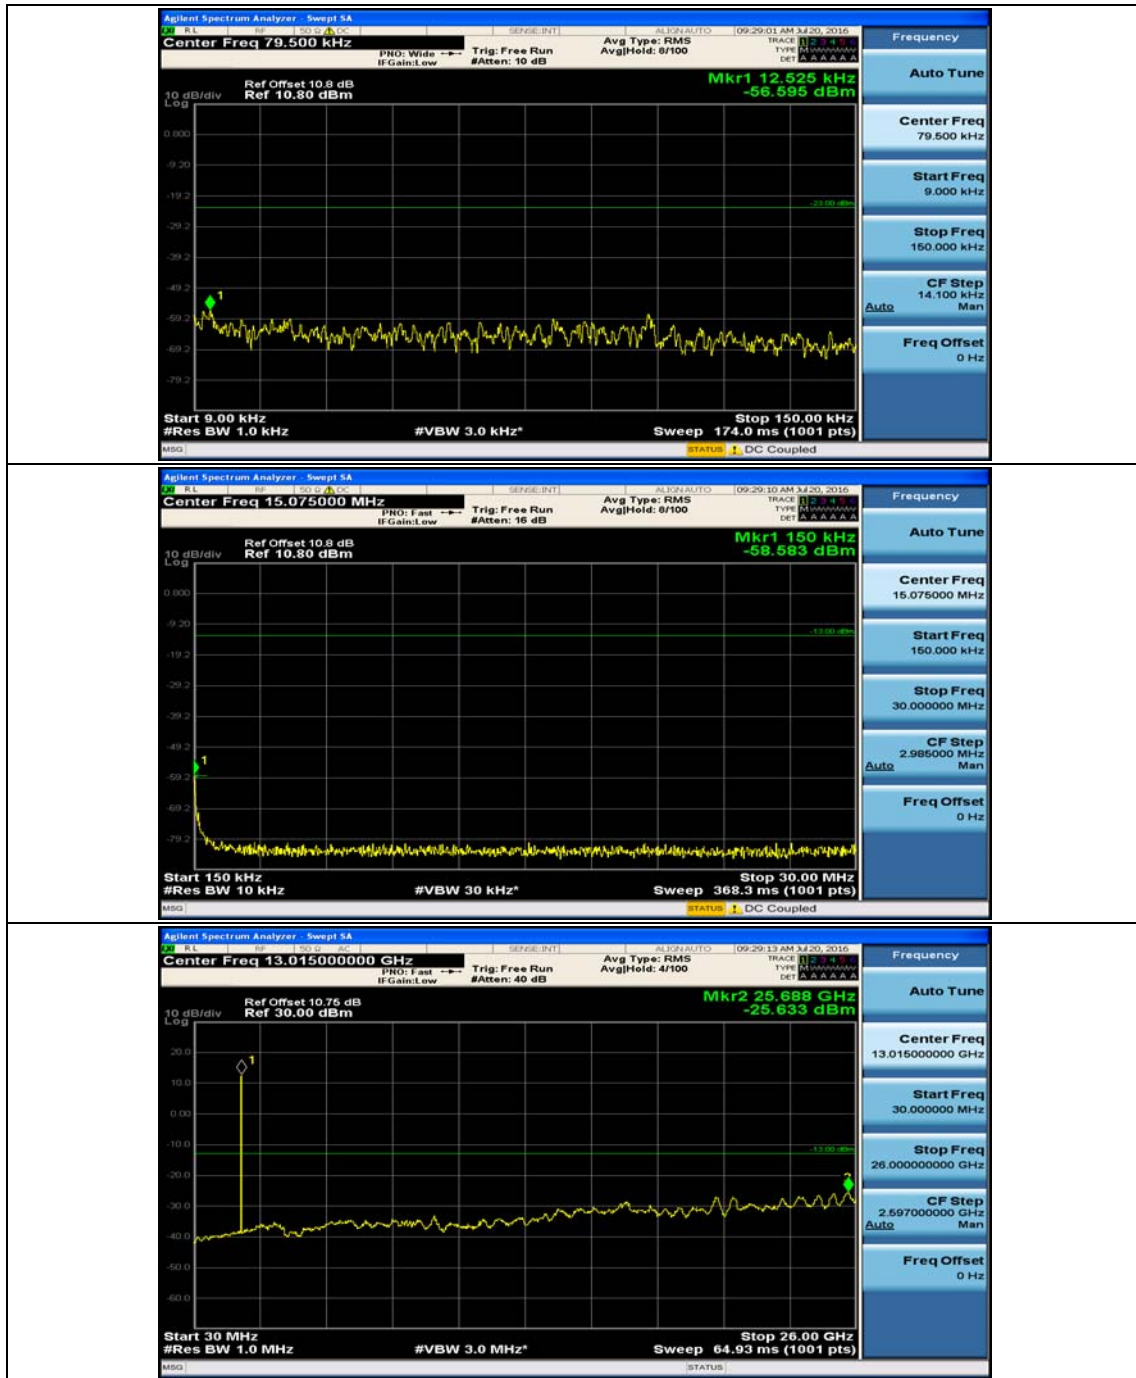

(Channel Bandwidth: 1.4 MHz)_MCH_16QAM_1RB#0

(Channel Bandwidth: 1.4 MHz)_MCH_16QAM_1RB#3

(Channel Bandwidth: 1.4 MHz)_HCH_16QAM_1RB#0

(Channel Bandwidth: 1.4 MHz)_HCH_16QAM_1RB#3

Channel Bandwidth: 3 MHz