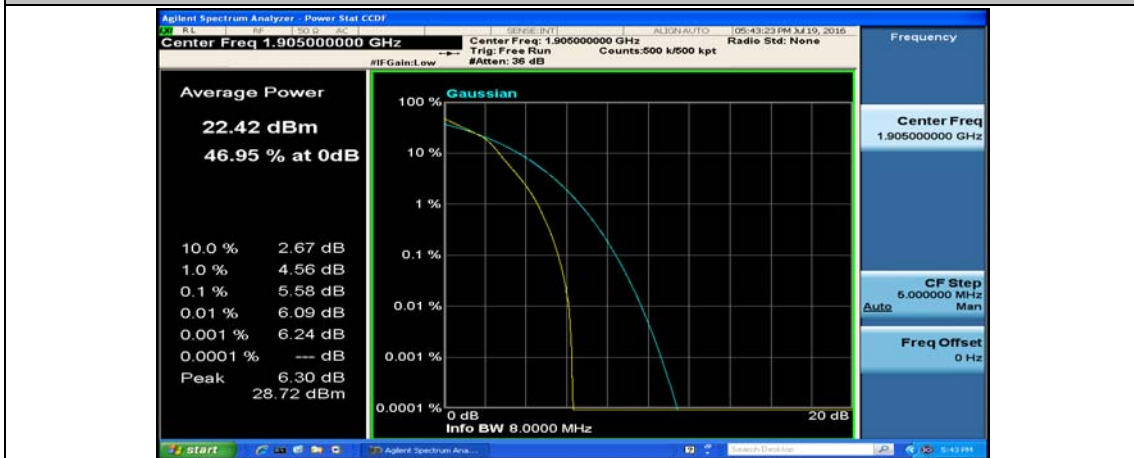

Channel Bandwidth: 10 MHz_HCH_16QAM_1RB#24

Channel Bandwidth: 10 MHz_HCH_16QAM_1RB#49

Channel Bandwidth: 10 MHz_HCH_16QAM_25RB#0

Channel Bandwidth: 10 MHz_HCH_16QAM_25RB#12

Channel Bandwidth: 15 MHz

(Channel Bandwidth:15 MHz)_LCH_QPSK_1RB#0

(Channel Bandwidth:15 MHz)_LCH_QPSK_1RB#37

(Channel Bandwidth:15 MHz)_LCH_QPSK_1RB#74

(Channel Bandwidth:15 MHz)_LCH_QPSK_37RB#0

(Channel Bandwidth:15 MHz)_MCH_QPSK_1RB#0

(Channel Bandwidth:15 MHz)_MCH_QPSK_1RB#37