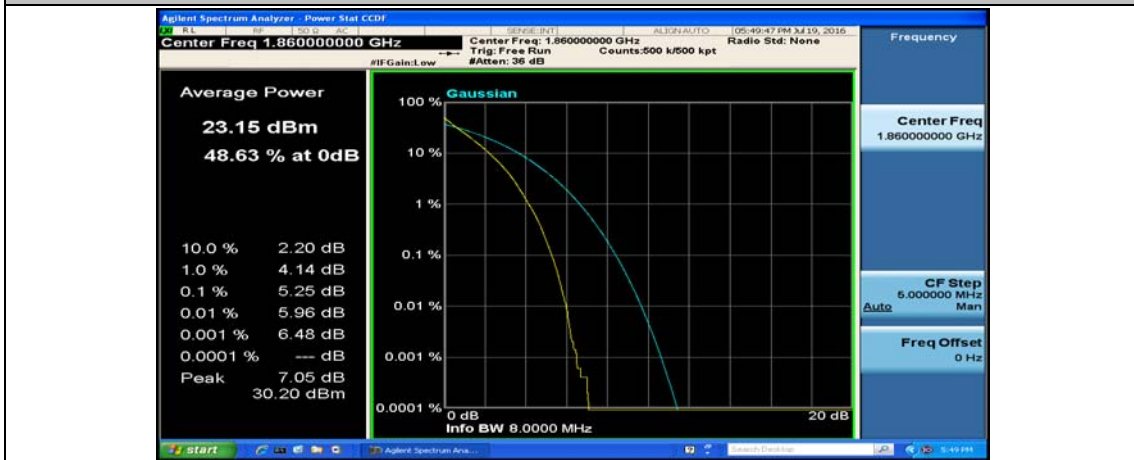

(Channel Bandwidth:15 MHz)_HCH_16QAM_37RB#18

(Channel Bandwidth:15 MHz)_HCH_16QAM_37RB#38

(Channel Bandwidth:15 MHz)_HCH_16QAM_75RB#0

Channel Bandwidth: 20 MHz

(Channel Bandwidth:20 MHz)_LCH_QPSK_50RB#25

(Channel Bandwidth:20 MHz)_LCH_QPSK_50RB#50