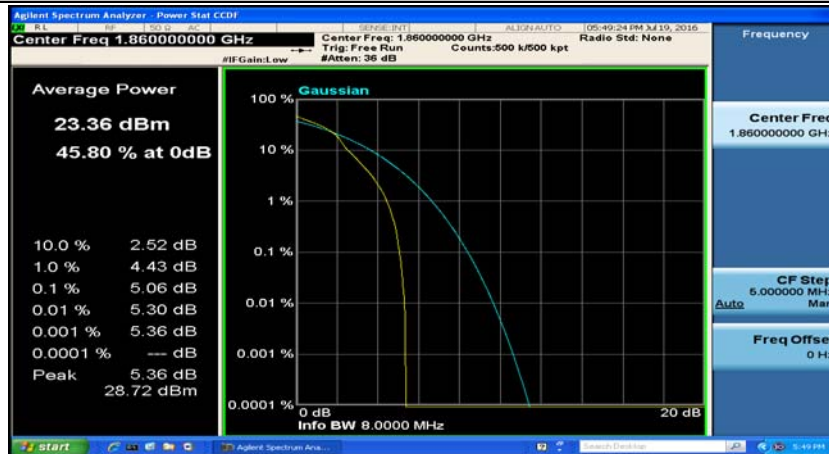

(Channel Bandwidth:20 MHz)_LCH_16QAM_1RB#49