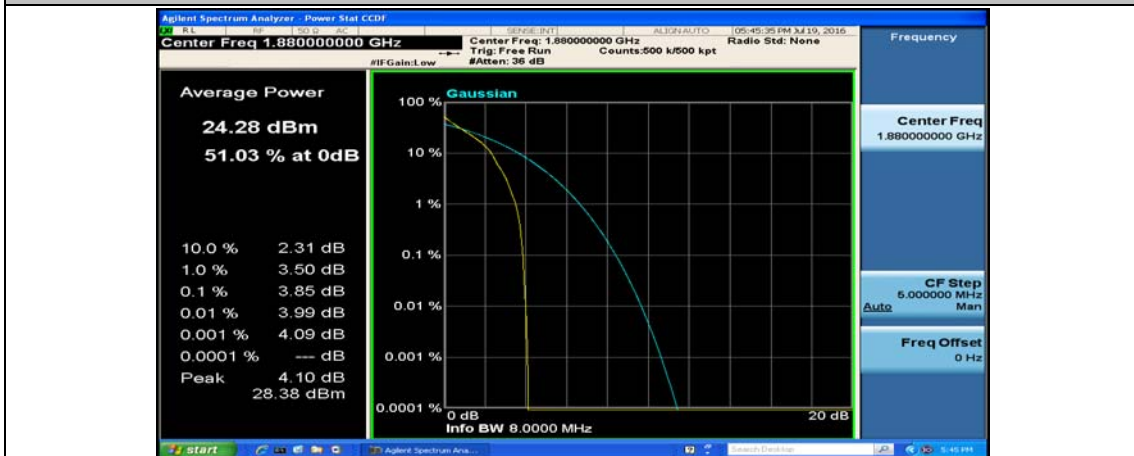

(Channel Bandwidth:15 MHz)_LCH_QPSK_1RB#37

(Channel Bandwidth:15 MHz)_LCH_QPSK_1RB#74

(Channel Bandwidth:15 MHz)_LCH_QPSK_37RB#0

(Channel Bandwidth:15 MHz)_MCH_QPSK_1RB#0

(Channel Bandwidth:15 MHz)_MCH_QPSK_1RB#37