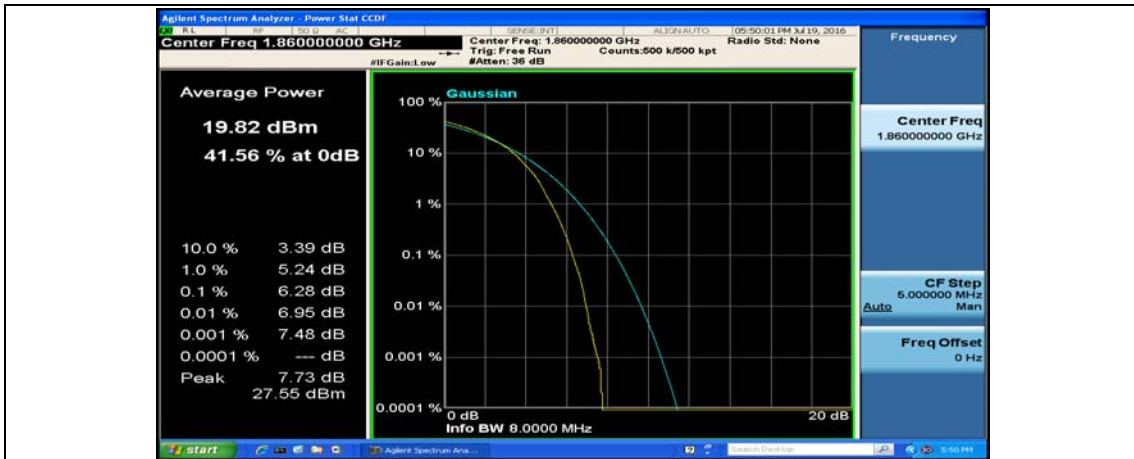

(Channel Bandwidth:20 MHz)_LCH_16QAM_1RB#0

(Channel Bandwidth:20 MHz)_LCH_16QAM_1RB#49

(Channel Bandwidth:20 MHz)_LCH_16QAM_1RB#99

(Channel Bandwidth:20 MHz)_LCH_16QAM_50RB#0

(Channel Bandwidth:20 MHz)_LCH_16QAM_50RB#25