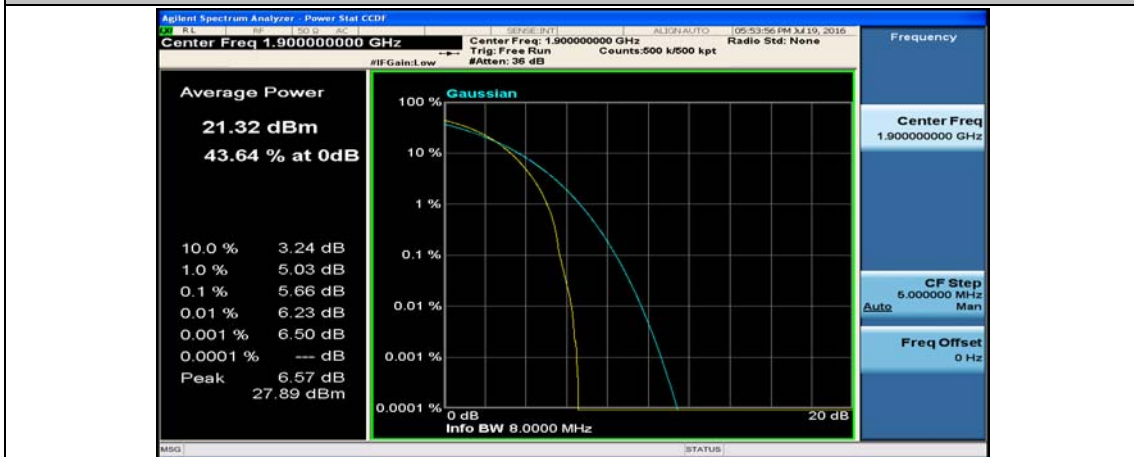

(Channel Bandwidth:20 MHz)_HCH_QPSK_1RB#99

(Channel Bandwidth:20 MHz)_HCH_QPSK_50RB#0

(Channel Bandwidth:20 MHz)_HCH_QPSK_50RB#25

(Channel Bandwidth:20 MHz)_HCH_QPSK_50RB#50

(Channel Bandwidth:20 MHz)_HCH_QPSK_100RB#0