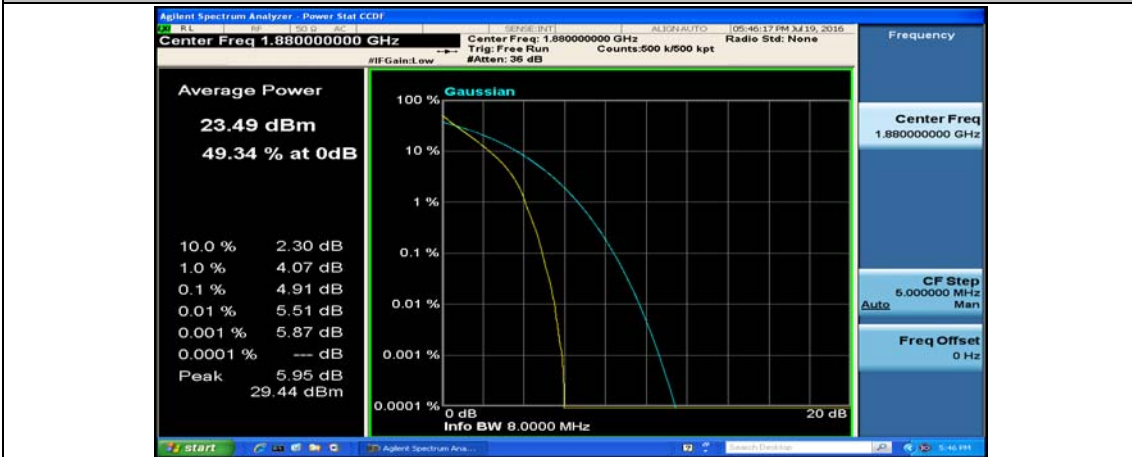

(Channel Bandwidth:15 MHz)_MCH_QPSK_37RB#18