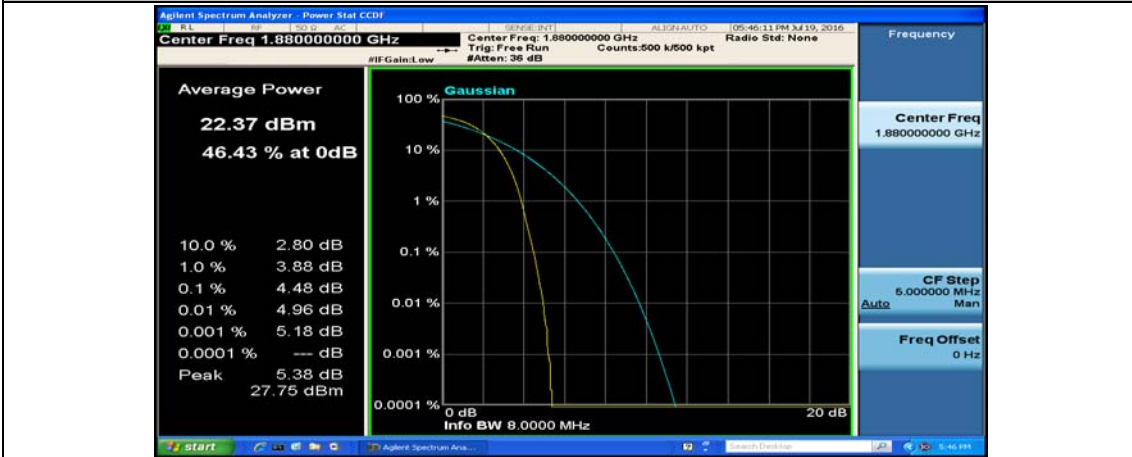

(Channel Bandwidth:15 MHz)_MCH_QPSK_37RB#0