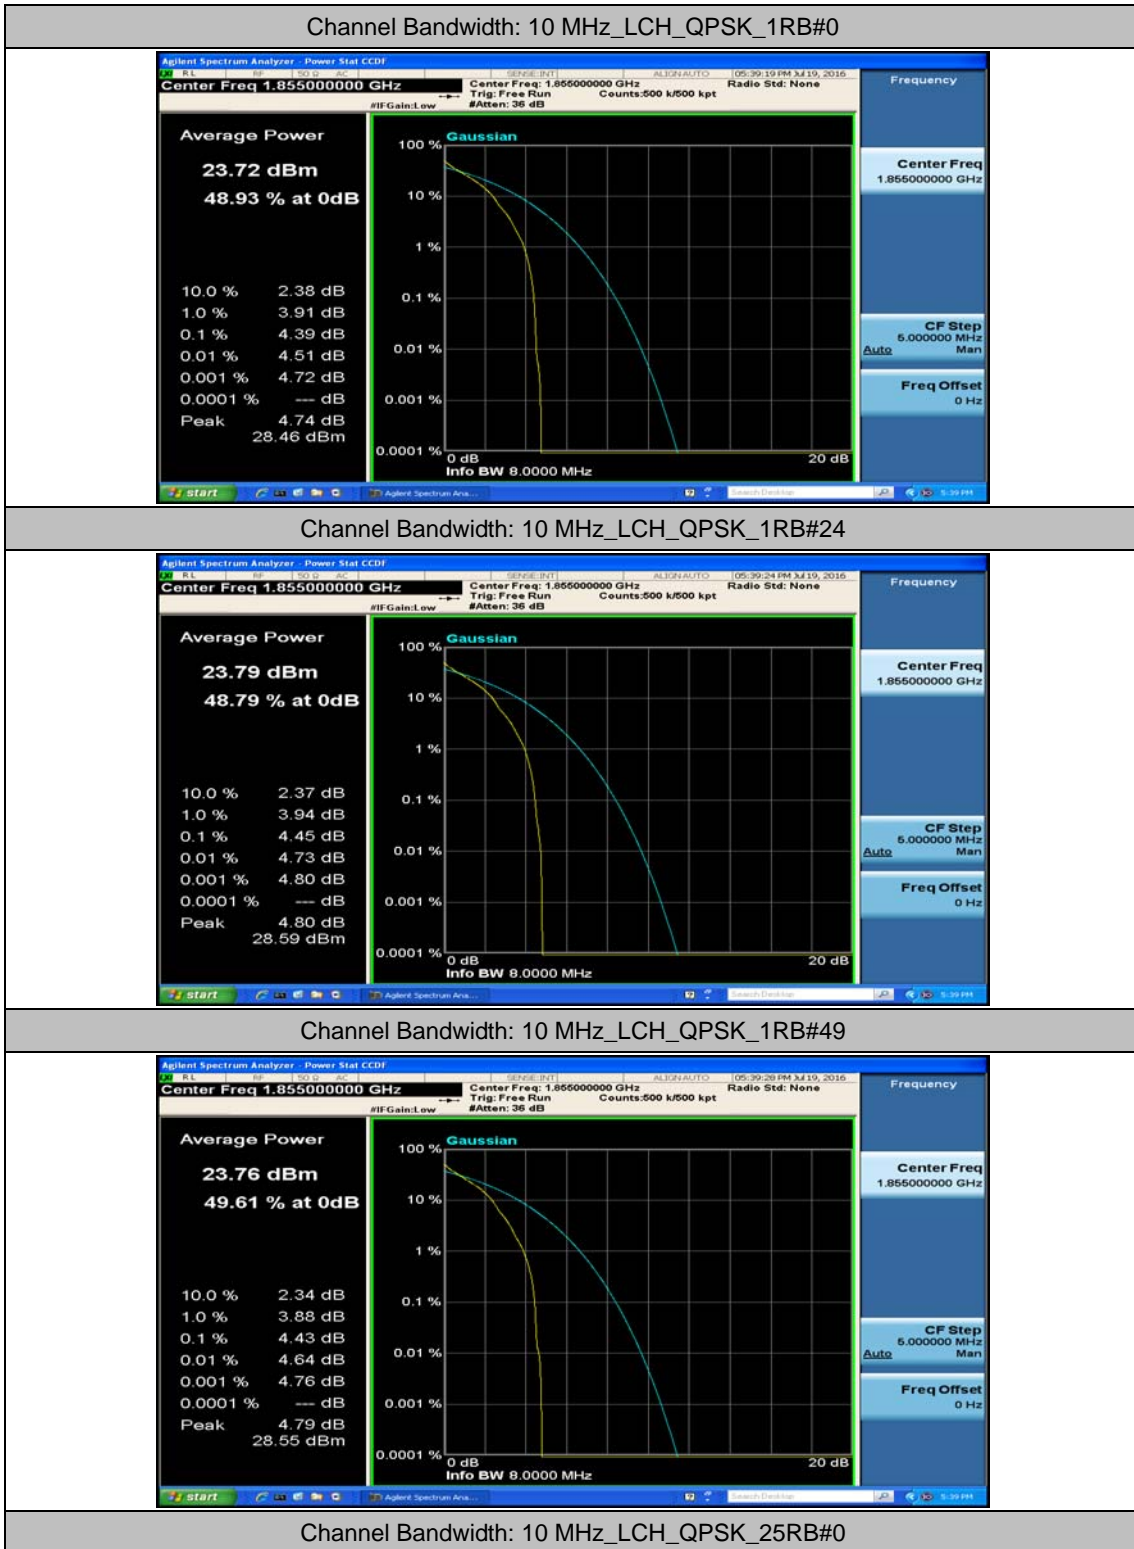

(Channel Bandwidth: 5 MHz)_HCH_16QAM_12RB#13

(Channel Bandwidth: 5 MHz)_HCH_16QAM_25RB#0

Channel Bandwidth: 10 MHz

Channel Bandwidth: 10 MHz_MCH_QPSK_1RB#0

Channel Bandwidth: 10 MHz_MCH_QPSK_1RB#24

Channel Bandwidth: 10 MHz_MCH_QPSK_1RB#49

Channel Bandwidth: 10 MHz_MCH_QPSK_25RB#0

Channel Bandwidth: 10 MHz_MCH_QPSK_25RB#12

Channel Bandwidth: 10 MHz_MCH_QPSK_25RB#25

Channel Bandwidth: 10 MHz_LCH_16QAM_1RB#0

Channel Bandwidth: 10 MHz_LCH_16QAM_1RB#24