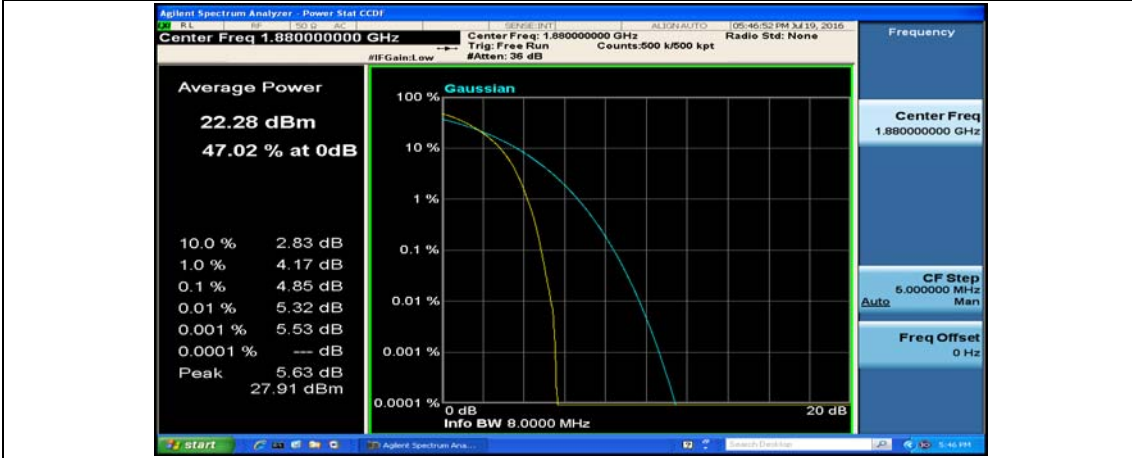

(Channel Bandwidth:15 MHz)_MCH_QPSK_1RB#74

(Channel Bandwidth:15 MHz)_MCH_QPSK_37RB#0

(Channel Bandwidth:15 MHz)_MCH_QPSK_37RB#18

(Channel Bandwidth:15 MHz)_MCH_QPSK_37RB#38

(Channel Bandwidth:15 MHz)_MCH_QPSK_75RB#0