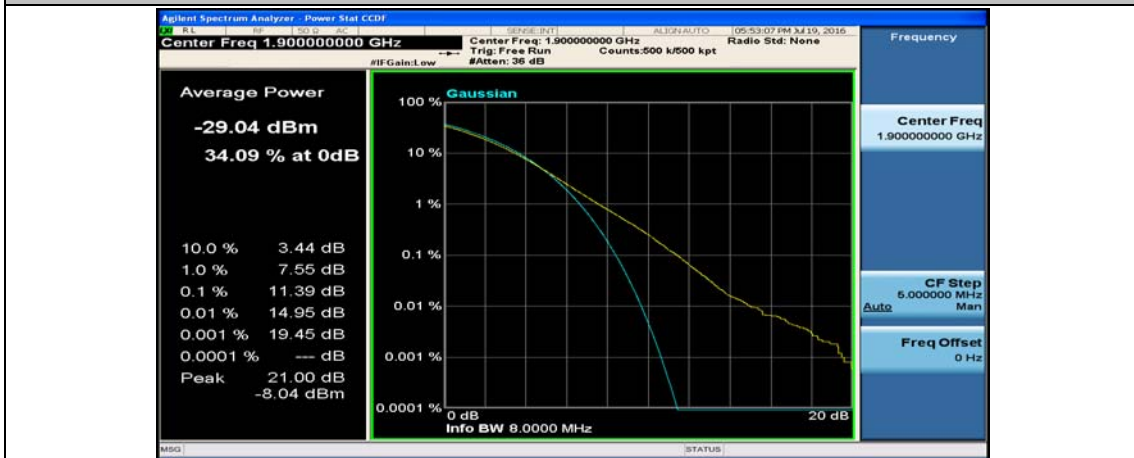

(Channel Bandwidth:20 MHz)_HCH_16QAM_1RB#99