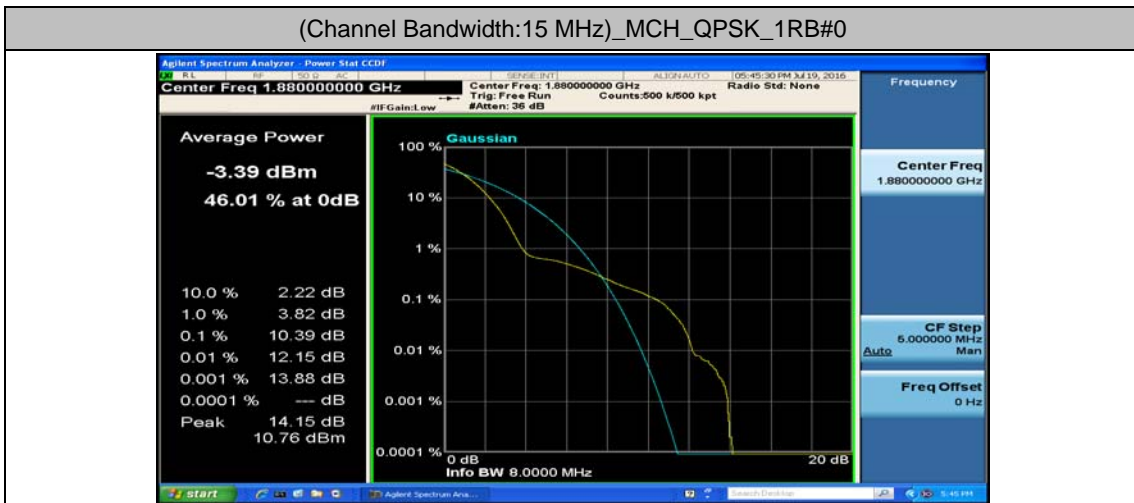

(Channel Bandwidth:15 MHz)_LCH_QPSK_1RB#37

(Channel Bandwidth:15 MHz)_LCH_QPSK_1RB#74

(Channel Bandwidth:15 MHz)_LCH_QPSK_37RB#0

(Channel Bandwidth:15 MHz)_MCH_QPSK_1RB#0

(Channel Bandwidth:15 MHz)_MCH_QPSK_1RB#37