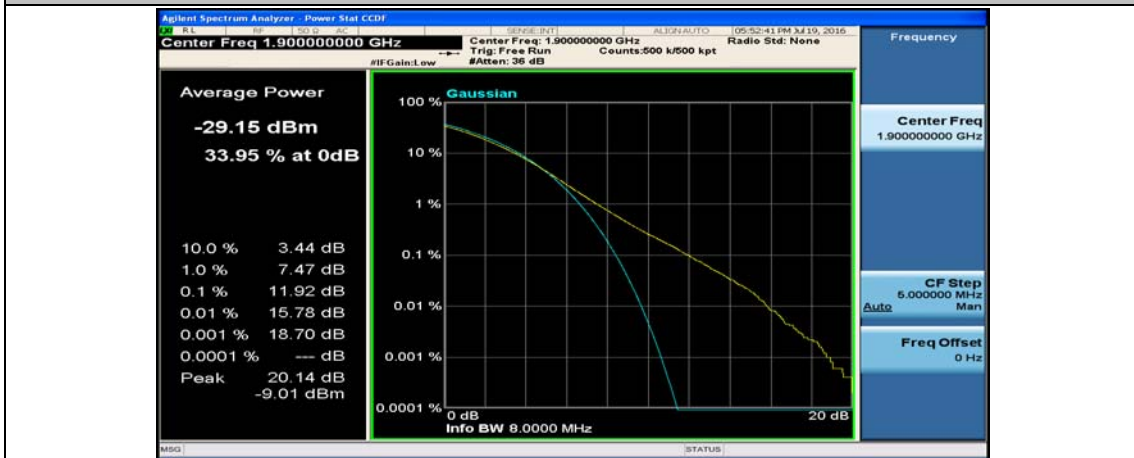

(Channel Bandwidth:20 MHz)_HCH_QPSK_1RB#99