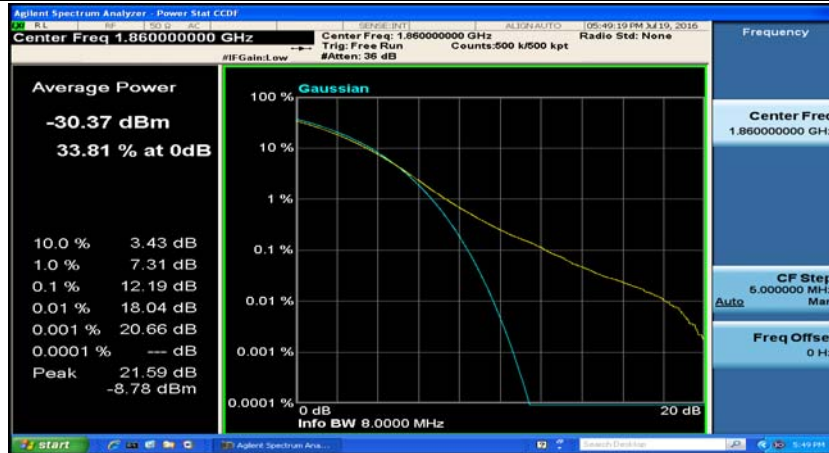

(Channel Bandwidth:20 MHz)_LCH_16QAM_1RB#0