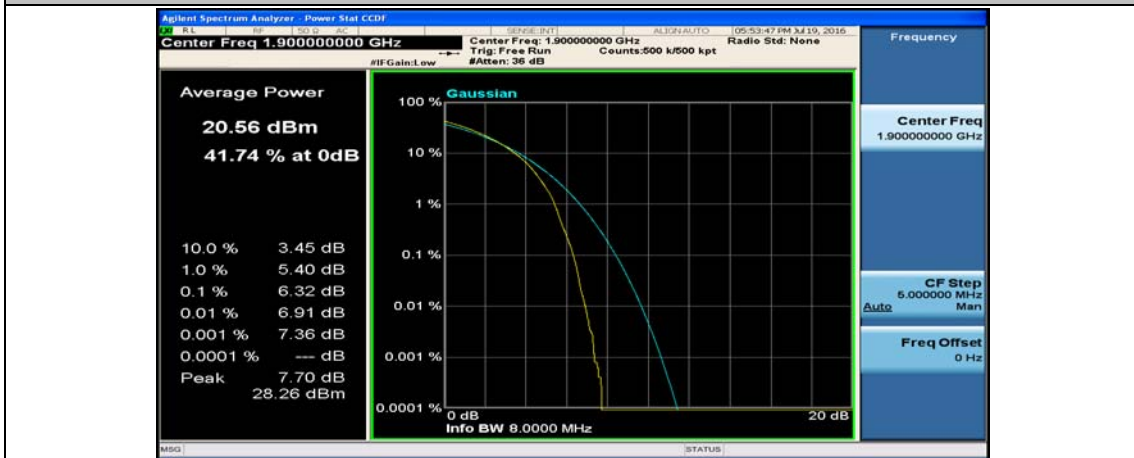

(Channel Bandwidth:20 MHz)_HCH_16QAM_1RB#49

(Channel Bandwidth:20 MHz)_HCH_16QAM_1RB#99

(Channel Bandwidth:20 MHz)_HCH_16QAM_50RB#0

(Channel Bandwidth:20 MHz)_HCH_16QAM_50RB#25

(Channel Bandwidth:20 MHz)_HCH_16QAM_50RB#50