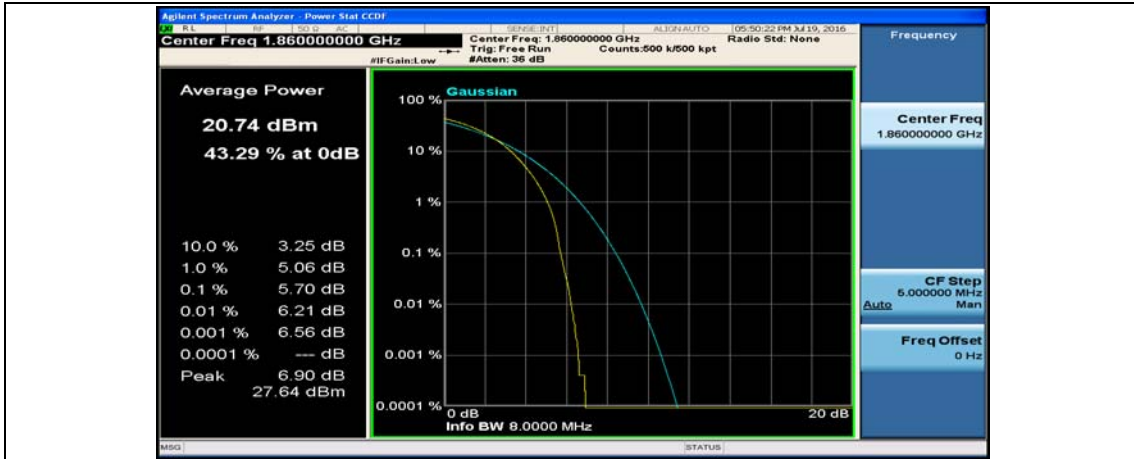

(Channel Bandwidth:20 MHz)_LCH_QPSK_100RB#0

(Channel Bandwidth:20 MHz)_MCH_QPSK_1RB#0