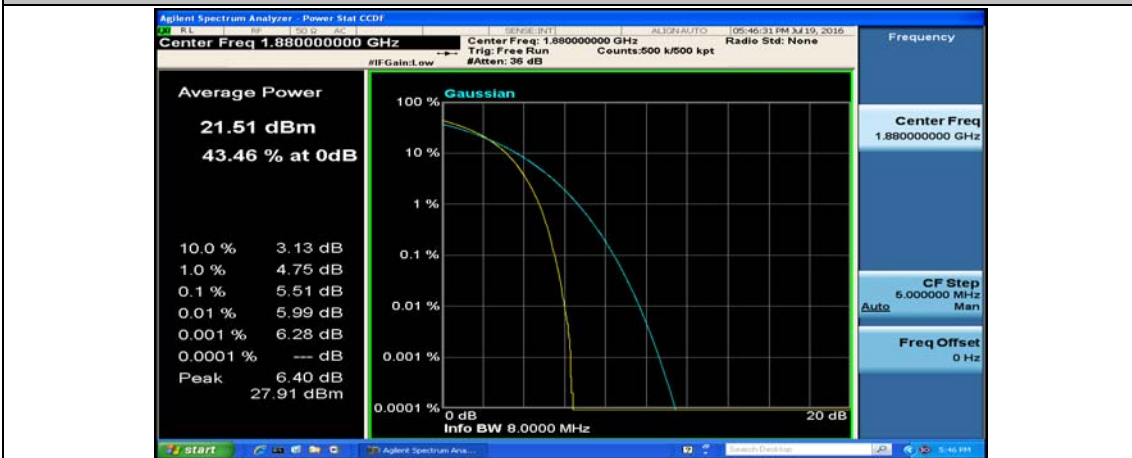

(Channel Bandwidth:15 MHz)_MCH_16QAM_37RB#0