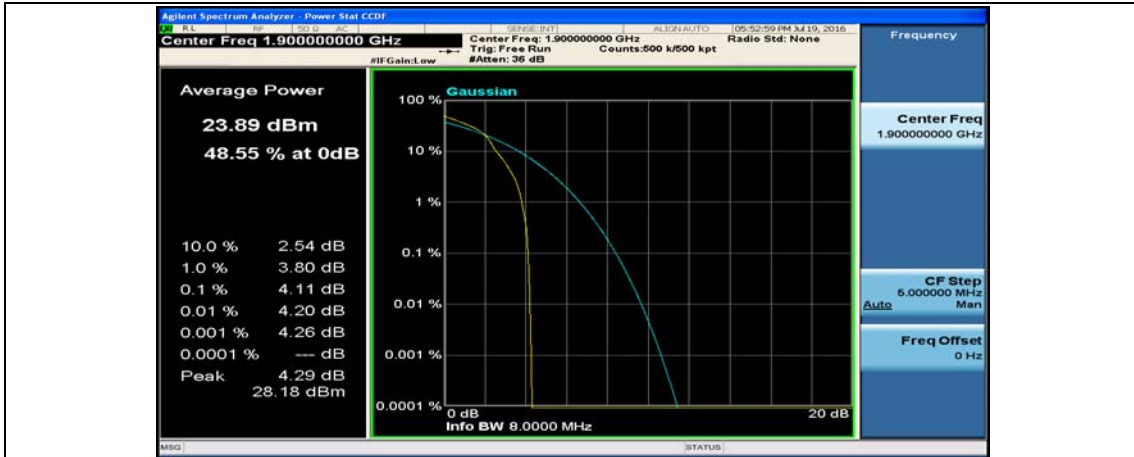

(Channel Bandwidth:20 MHz)_HCH_16QAM_1RB#49