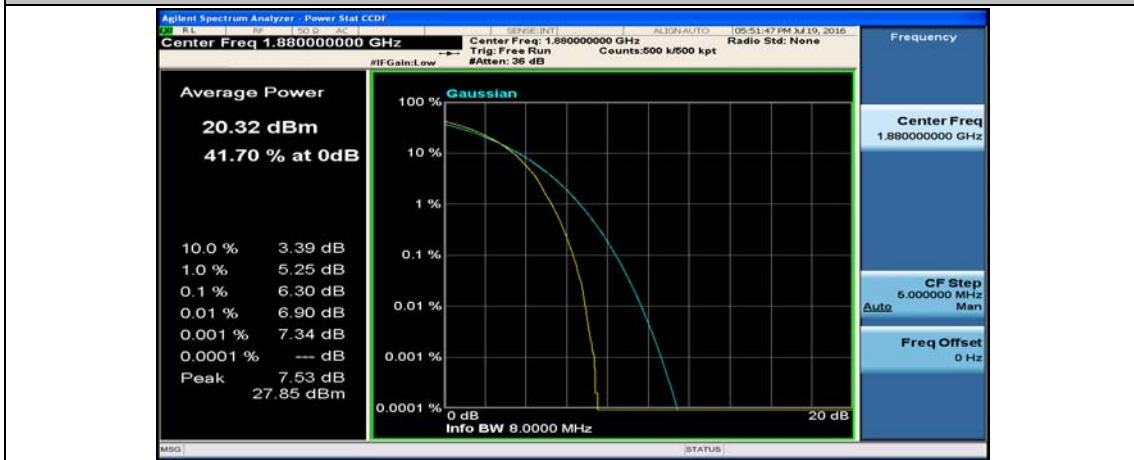

(Channel Bandwidth:20 MHz)_MCH_16QAM_50RB#0