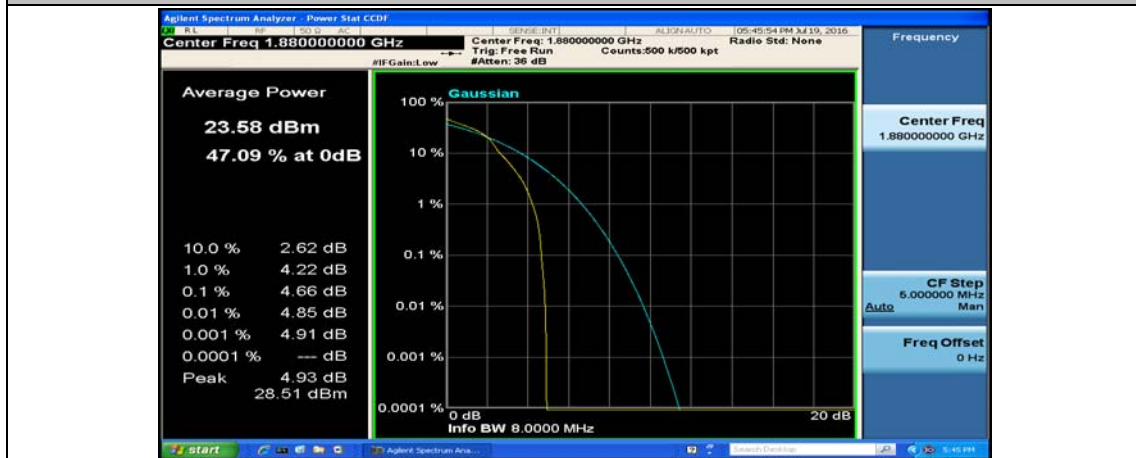

(Channel Bandwidth:15 MHz)_MCH_16QAM_1RB#37