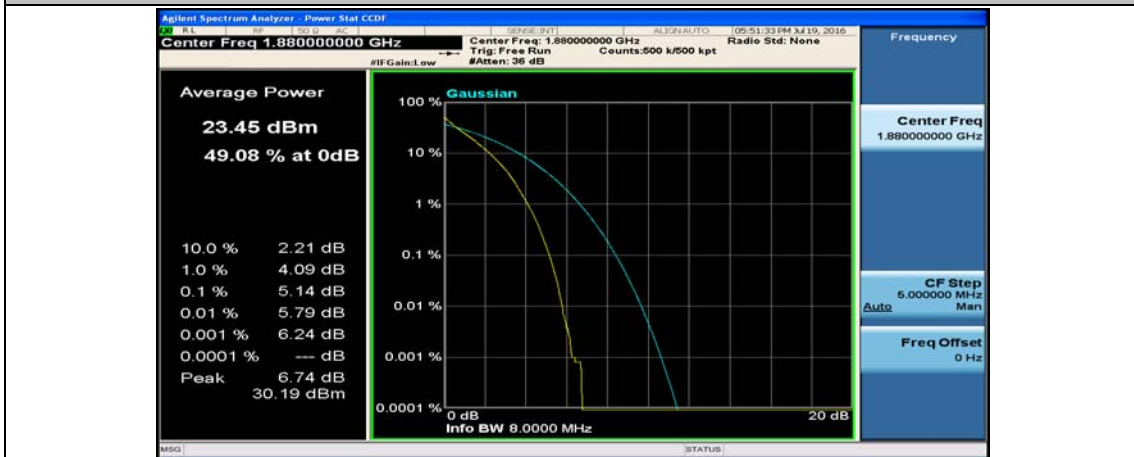

(Channel Bandwidth:20 MHz)_MCH_QPSK_50RB#25