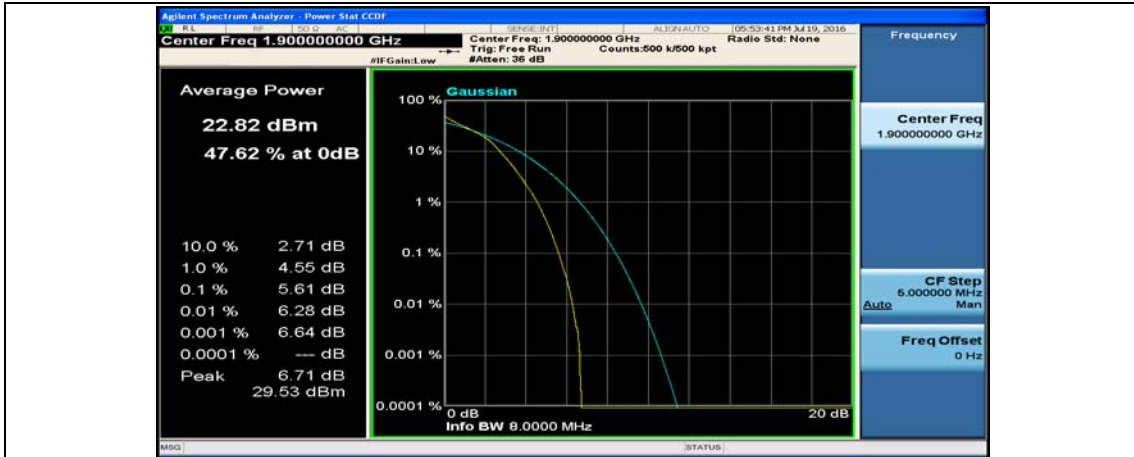

(Channel Bandwidth:20 MHz)_HCH_16QAM_1RB#49

(Channel Bandwidth:20 MHz)_HCH_16QAM_1RB#99

(Channel Bandwidth:20 MHz)_HCH_16QAM_50RB#0

(Channel Bandwidth:20 MHz)_HCH_16QAM_50RB#25

(Channel Bandwidth:20 MHz)_HCH_16QAM_50RB#50