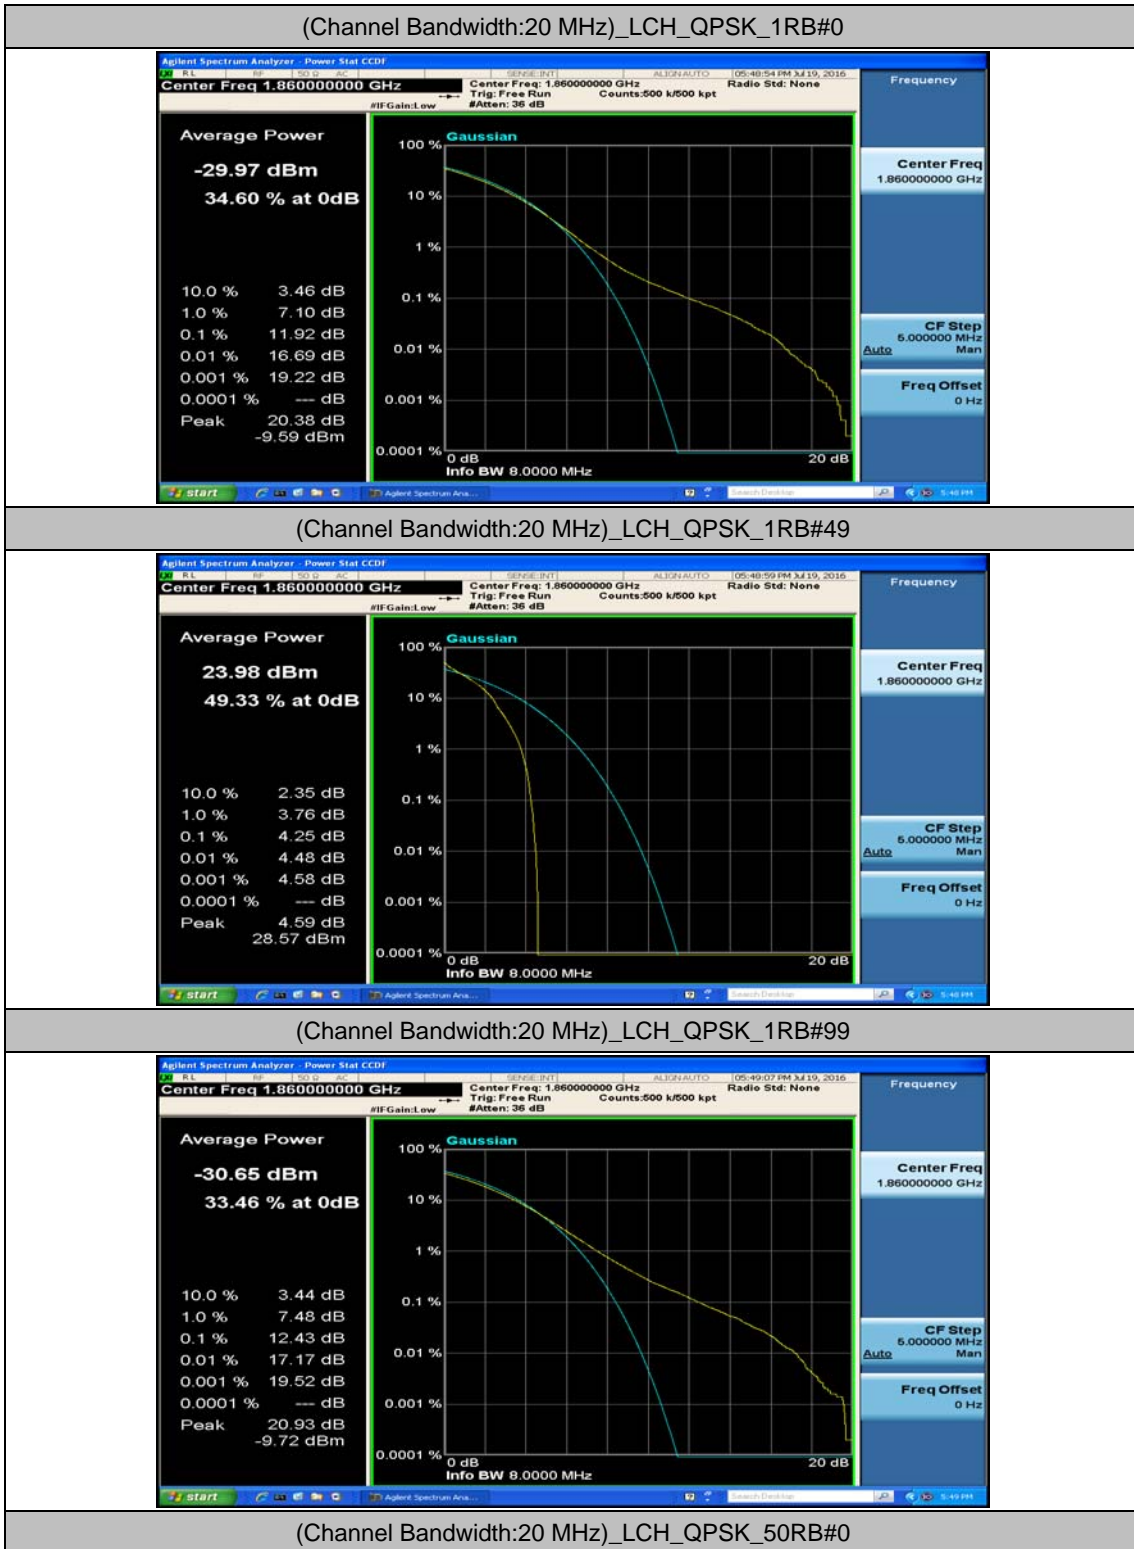

(Channel Bandwidth:15 MHz)_HCH_16QAM_37RB#18

(Channel Bandwidth:15 MHz)_HCH_16QAM_37RB#38

(Channel Bandwidth:15 MHz)_HCH_16QAM_75RB#0

Channel Bandwidth: 20 MHz

(Channel Bandwidth:20 MHz)_LCH_QPSK_50RB#25

(Channel Bandwidth:20 MHz)_LCH_QPSK_50RB#50

(Channel Bandwidth:20 MHz)_LCH_QPSK_100RB#0

(Channel Bandwidth:20 MHz)_MCH_QPSK_1RB#0

(Channel Bandwidth:20 MHz)_MCH_QPSK_1RB#49

(Channel Bandwidth:20 MHz)_MCH_QPSK_1RB#99

(Channel Bandwidth:20 MHz)_MCH_QPSK_50RB#0