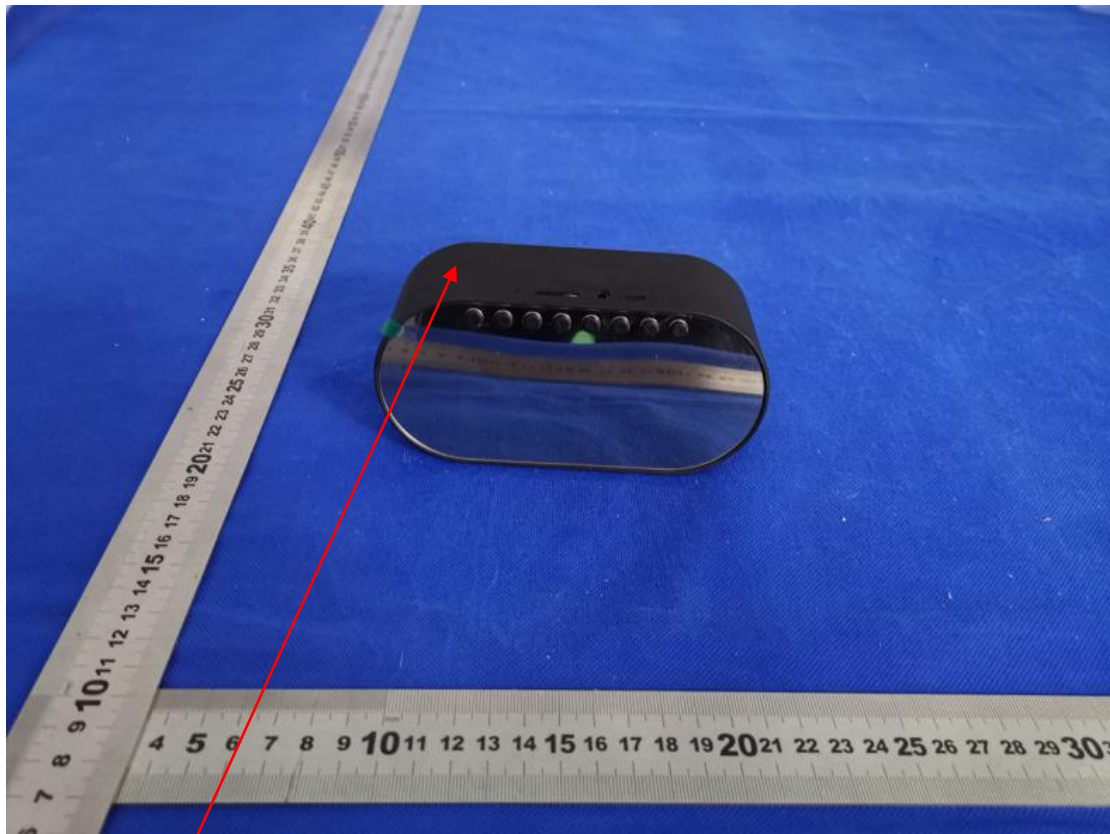

Label and Label Location

FCC ID: 2AEXVAK008

L*W: 10mm*7mm

white font on a Black label