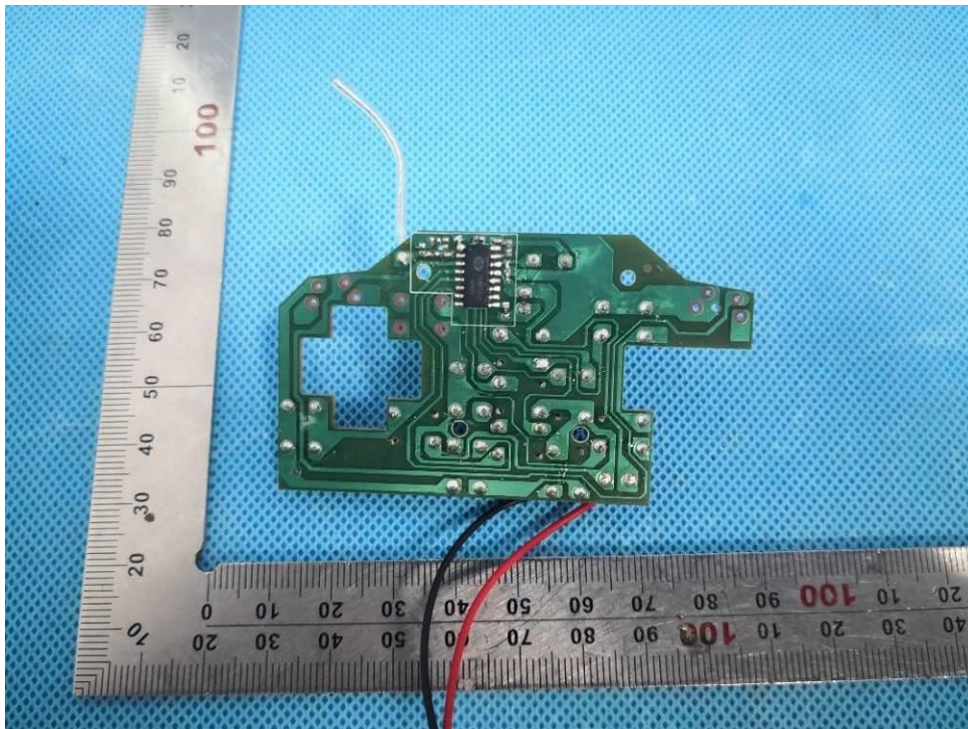

Appendix

Internal Photos

for SZCR2309002876ET

FCC ID:2AEXV612888

EUT Constructional Details (EUT Photos)

- End of the Appendix -