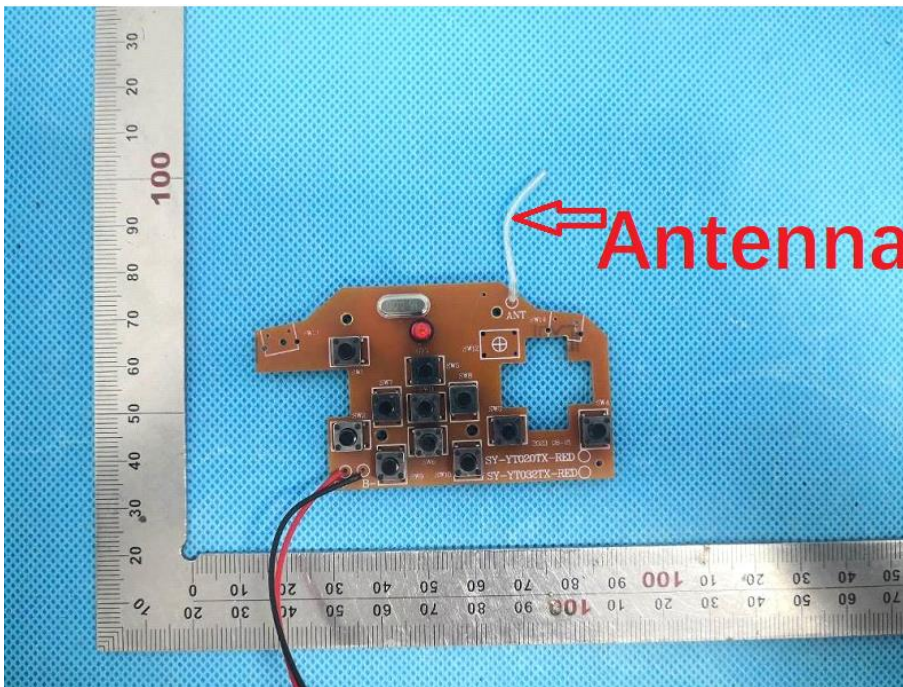

Appendix

Internal Photos

for SZCR2309002876ET

FCC ID:2AEXV612888

EUT Constructional Details (EUT Photos)

- End of the Appendix -