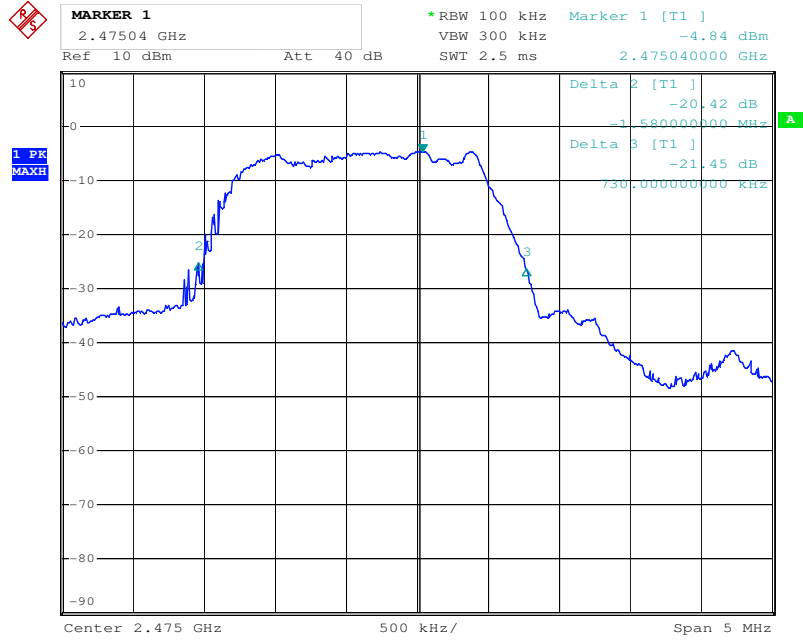

Appendix 1

Test Results

20dB Bandwidth

Tx frequency: 2405MHz

Comment: test print
Date: 12.MAY.2015 13:38:20

Tx frequency: 2445MHz

Comment: test print
Date: 12.MAY.2015 13:17:44

Tx frequency: 2475MHz

Comment: test print
Date: 12.MAY.2015 13:32:26