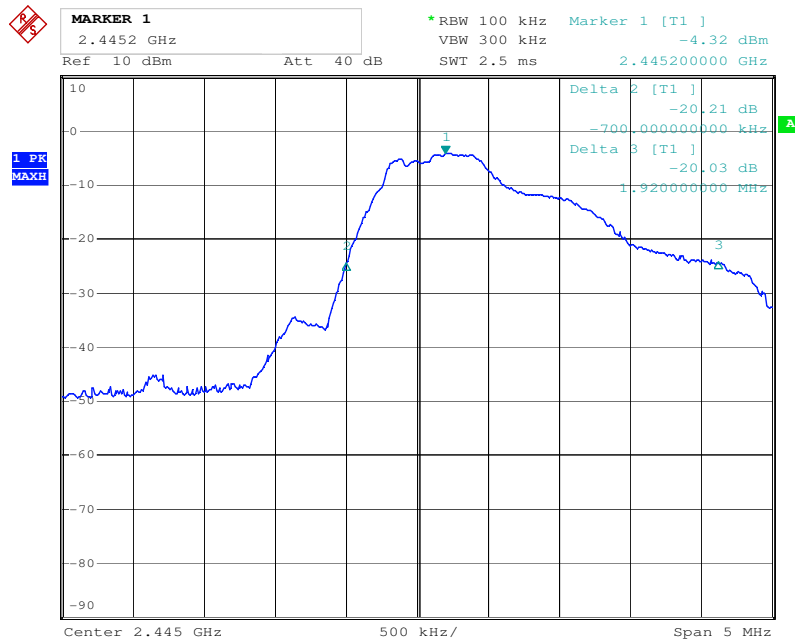

Appendix 1

Test Results

20dB Bandwidth

Tx frequency: 2405MHz

Comment: test print
Date: 12.MAY.2015 13:38:20

Tx frequency: 2445MHz

Comment: test print
Date: 12.MAY.2015 13:17:44

Tx frequency: 2475MHz

Comment: test print
Date: 12.MAY.2015 13:32:26