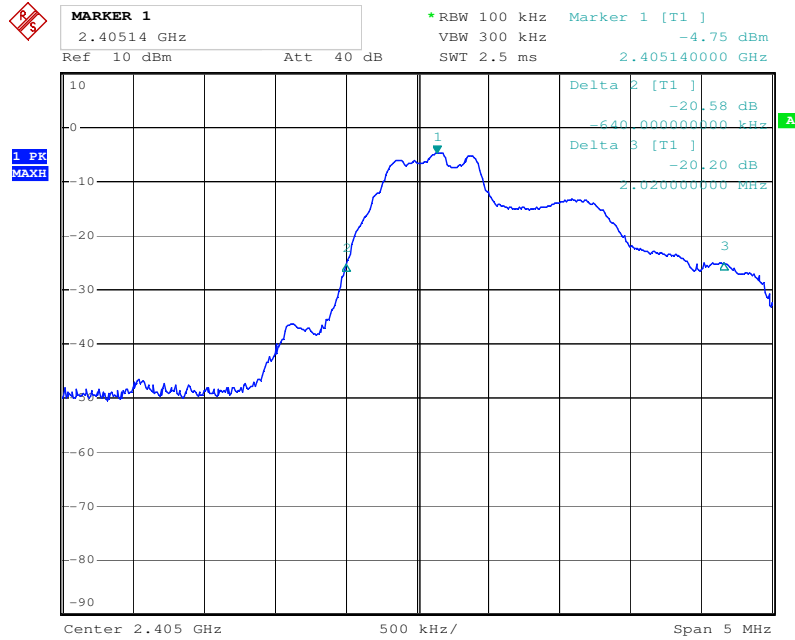

Appendix 1

Test Results

20dB Bandwidth

Tx frequency: 2405MHz

Comment: test print
Date: 12.MAY.2015 13:38:20

Tx frequency: 2445MHz

Comment: test print
Date: 12.MAY.2015 13:17:44

Tx frequency: 2475MHz

Comment: test print
Date: 12.MAY.2015 13:32:26