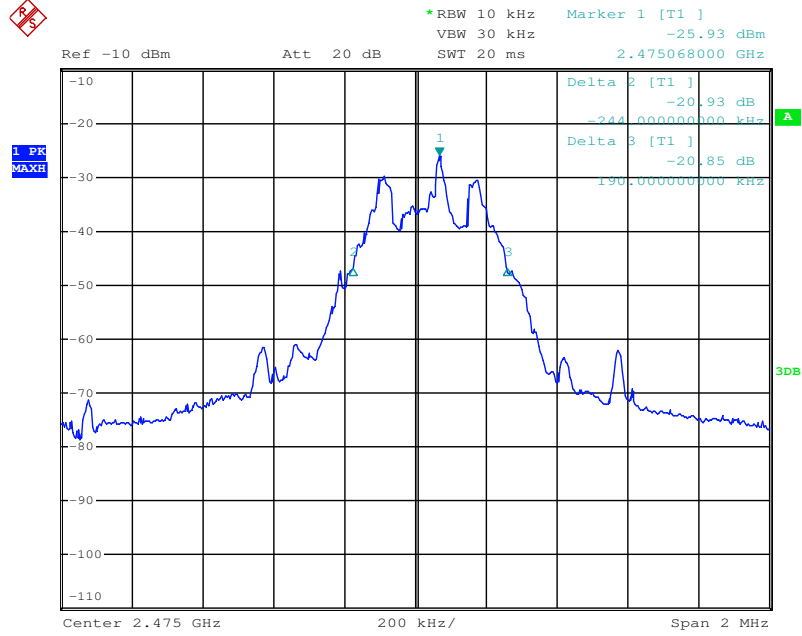

Appendix 1

Test Results

20dB Bandwidth

Tx frequency: 2405MHz

Date: 23.MAY.2018 16:17:26

Tx frequency: 2445MHz

Date: 23.MAY.2018 16:15:08

Tx frequency: 2475MHz