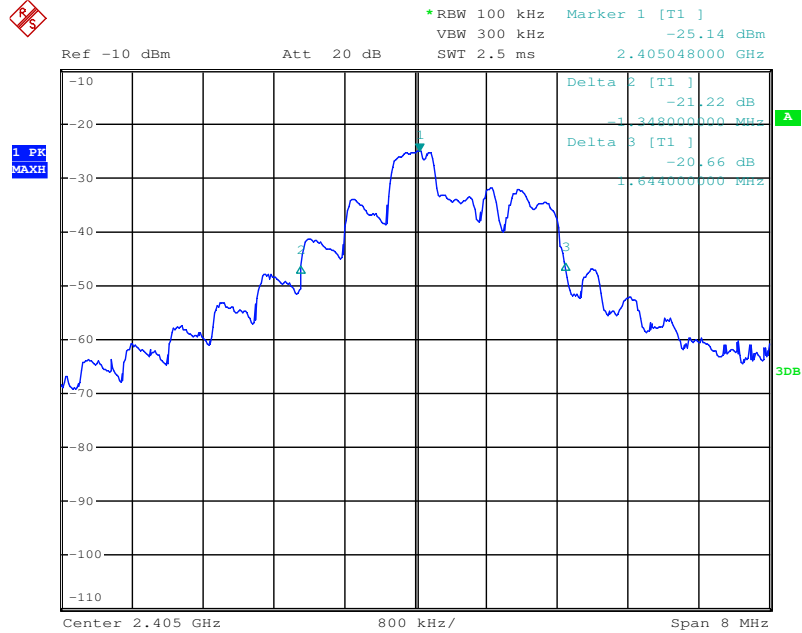

Appendix 1

Test Results

20dB Bandwidth

Tx frequency: 2405MHz

Date: 23.MAY.2018 16:17:26

Tx frequency: 2445MHz

Date: 23.MAY.2018 16:15:08

Tx frequency: 2475MHz