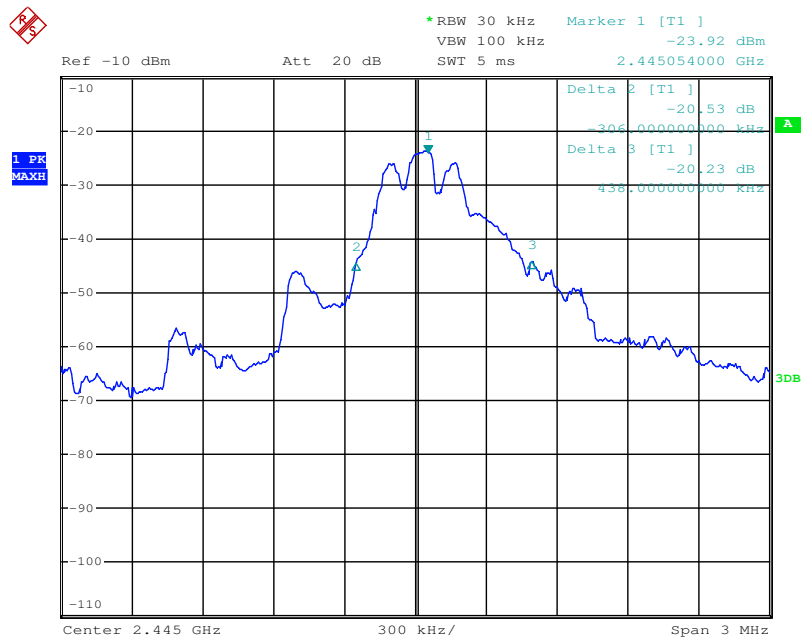

Appendix 1

Test Results

20dB Bandwidth

Tx frequency: 2405MHz

Date: 23.MAY.2018 16:17:26

Tx frequency: 2445MHz

Date: 23.MAY.2018 16:15:08

Tx frequency: 2475MHz