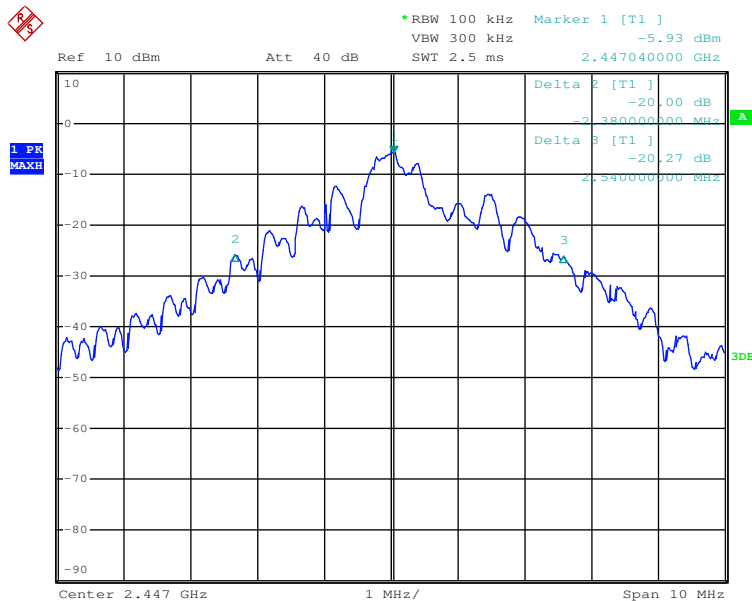

## Test Results

## 20dB Bandwidth

Tx frequency: 2420MHz

Date: 23.JUL.2019 10:43:22

Tx frequency: 2447MHz

Date: 23.JUL.2019 10:47:32

Tx frequency: 2465MHz

Date: 23.JUL.2019 10:49:53