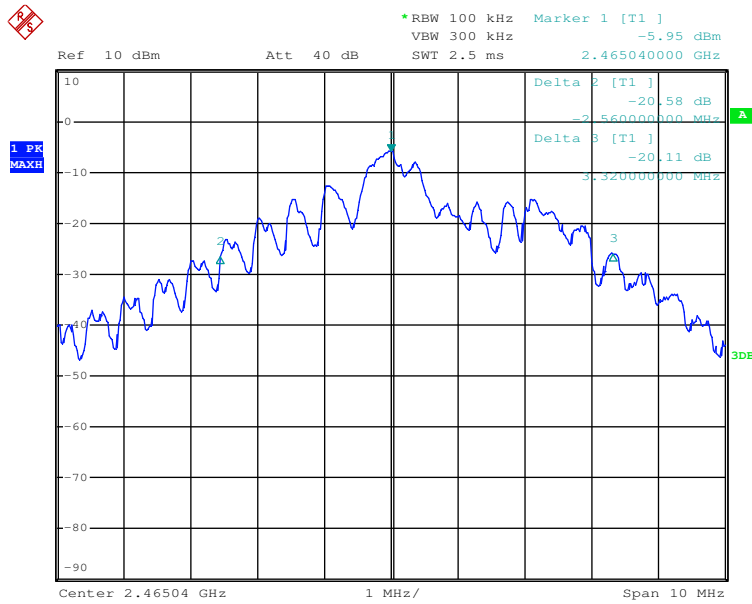

## Test Results

## 20dB Bandwidth

Tx frequency: 2420MHz

Date: 23.JUL.2019 10:43:22

Tx frequency: 2447MHz

Date: 23.JUL.2019 10:47:32

Tx frequency: 2465MHz

Date: 23.JUL.2019 10:49:53