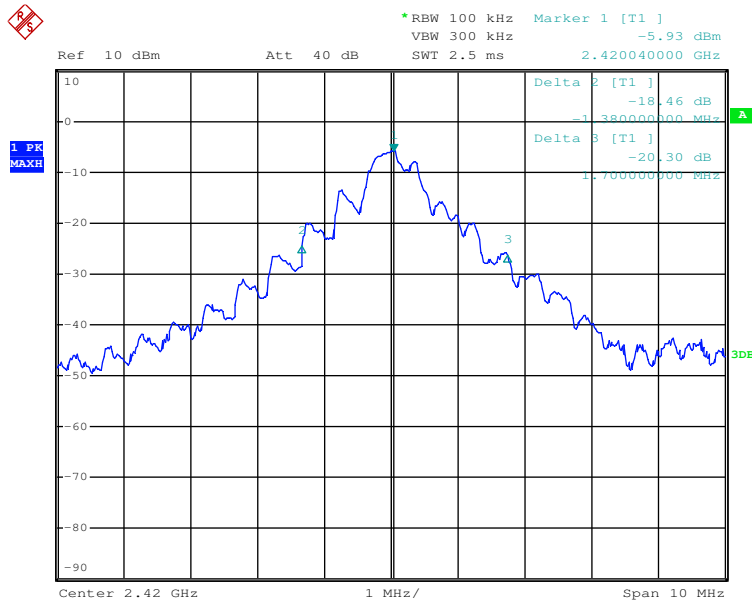

## Test Results

## 20dB Bandwidth

Tx frequency: 2420MHz

Date: 23.JUL.2019 10:43:22

Tx frequency: 2447MHz

Date: 23.JUL.2019 10:47:32

Tx frequency: 2465MHz

Date: 23.JUL.2019 10:49:53