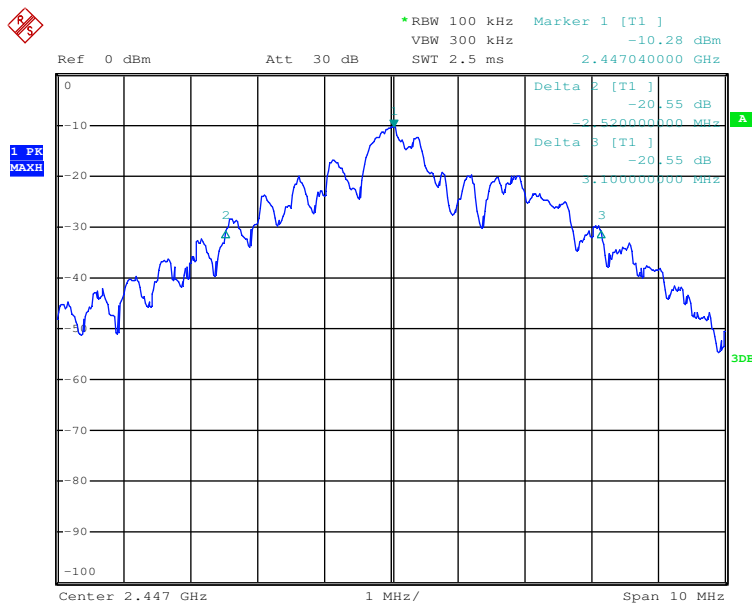

Appendix 1

Test Results

www.tuv.com

20dB Bandwidth

Tx frequency: 2420MHz

Date: 8.JUL.2019 15:48:15

Tx frequency: 2447MHz

Date: 8.JUL.2019 15:51:52

www.tuv.com

Tx frequency: 2465MHz

Date: 8.JUL.2019 15:54:43