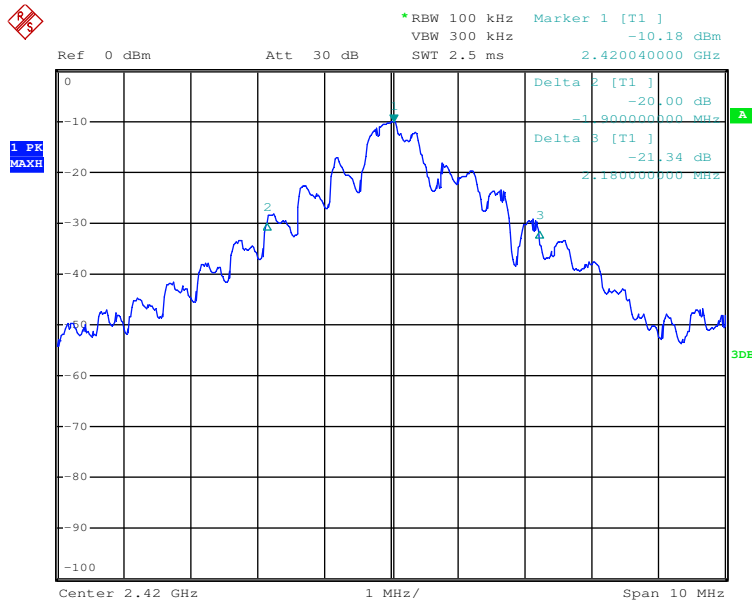

Appendix 1

Test Results

www.tuv.com

20dB Bandwidth

Tx frequency: 2420MHz

Date: 8.JUL.2019 15:48:15

Tx frequency: 2447MHz

Date: 8.JUL.2019 15:51:52

www.tuv.com

Tx frequency: 2465MHz

Date: 8.JUL.2019 15:54:43