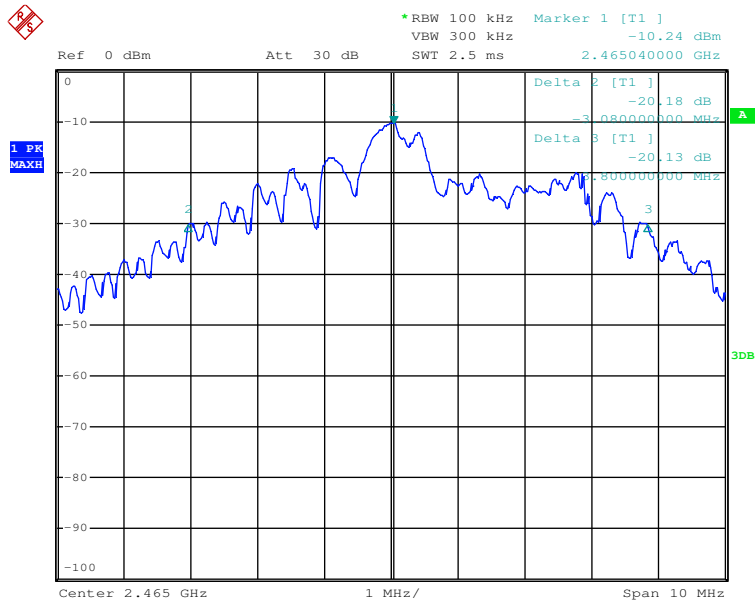

Appendix 1

Test Results

www.tuv.com

20dB Bandwidth

Tx frequency: 2420MHz

Date: 8.JUL.2019 15:48:15

Tx frequency: 2447MHz

Date: 8.JUL.2019 15:51:52

www.tuv.com

Tx frequency: 2465MHz

Date: 8.JUL.2019 15:54:43