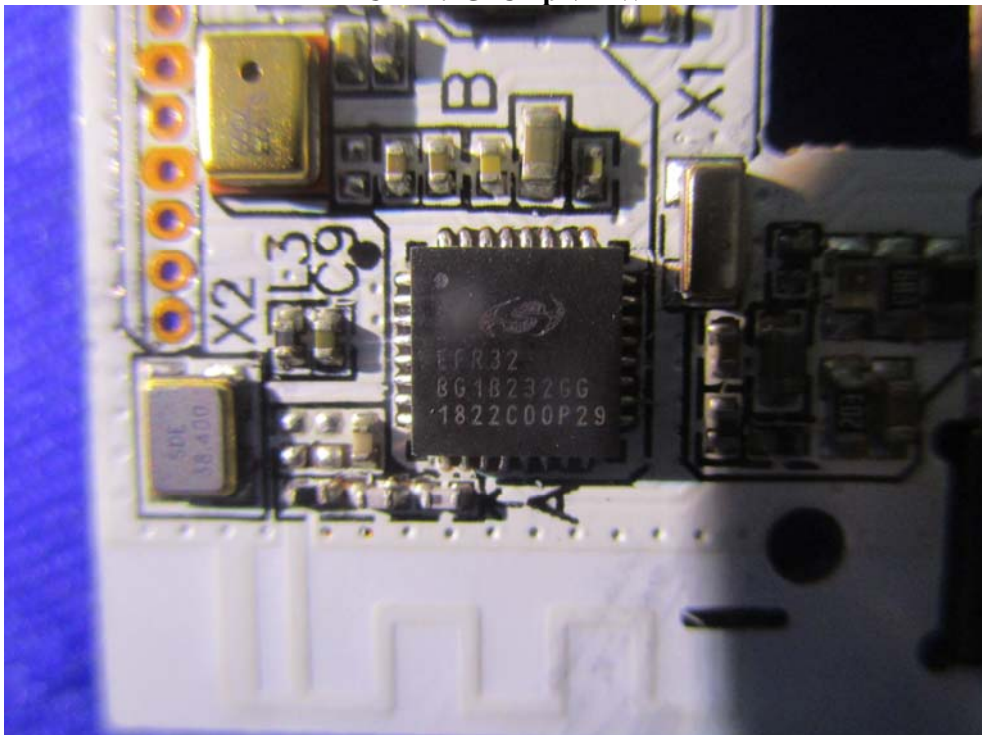

EXHIBIT C - EUT INTERNAL PHOTOGRAPHS

Controller:

EUT -WIFI ANT VIEW

EUT -WIFI Chip VIEW

EUT -2.4G Chip VIEW

EUT -2.4G ANT VIEW

Panel