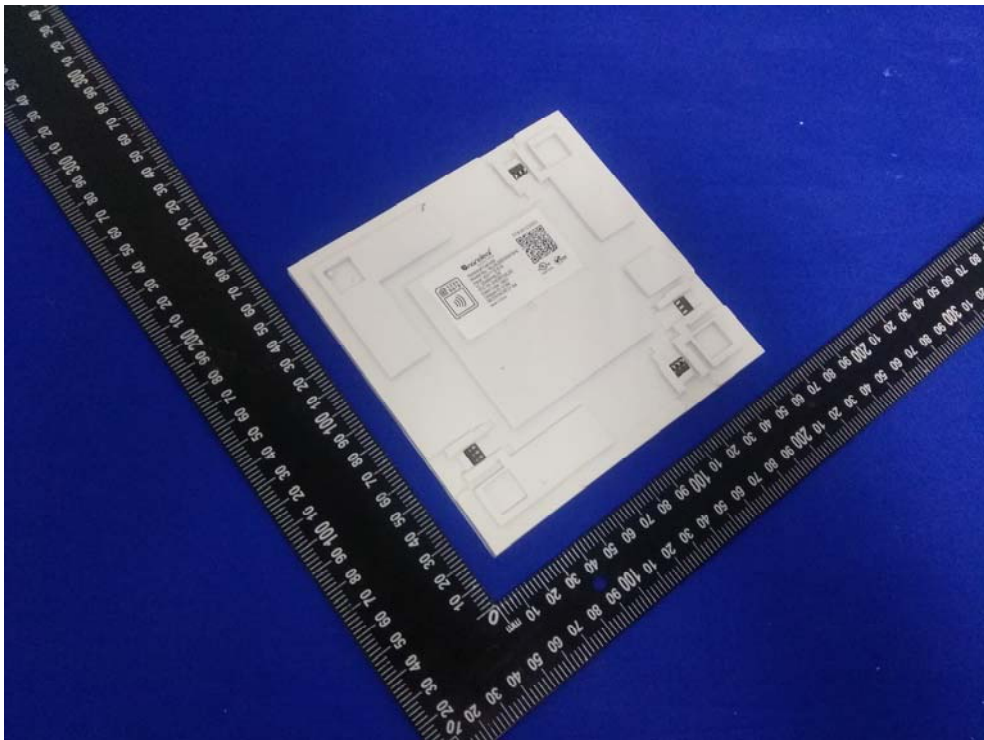

EXHIBIT B - EUT EXTERNAL PHOTOGRAPHS

Controller:

Panel:

Adapter:

Class 2 Power Units

MODEL: DSL-24WF-42 420057

INPUT: 100-120V ~ 50/60Hz 0.8A

OUTPUT: +42V $\overline{\text{---}}$ 0.57A 24W

CAUTION:

"RISK OF ELECTRIC SHOCK"

"DRY LOCATION USE ONLY"

ATTENTION:

RISQUES DE CHOC ELECTRIQUES

UTILISER DANS UN ENDROIT SEC SEULEMENT

LISTED
81J1
E81356

Made in China