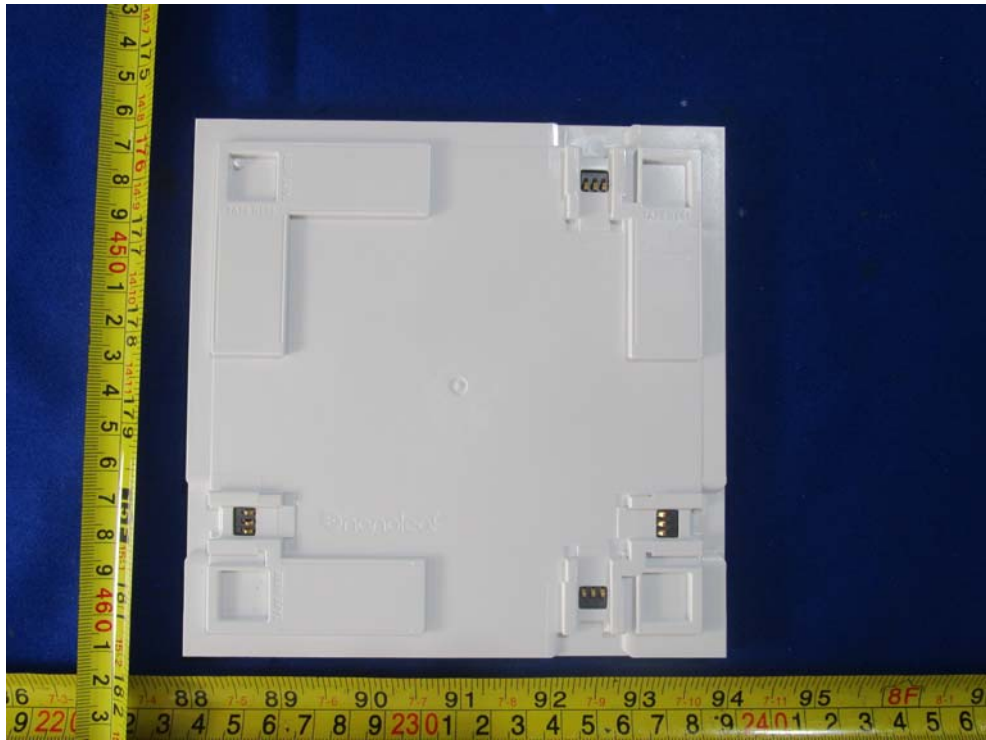

EXHIBIT B - EUT EXTERNAL PHOTOGRAPHS

Controller:

Panel:

Adapter:

Class 2 Power Units

MODEL: DSL-24WF-42 420057

INPUT: 100-120V ~ 50/60Hz 0.8A

OUTPUT: +42V $\overline{\text{---}}$ 0.57A 24W

CAUTION:

"RISK OF ELECTRIC SHOCK"

"DRY LOCATION USE ONLY"

ATTENTION:

RISQUES DE CHOC ELECTRIQUES

UTILISER DANS UN ENDROIT SEC SEULEMENT

LISTED
81J1
E81356

Made in China