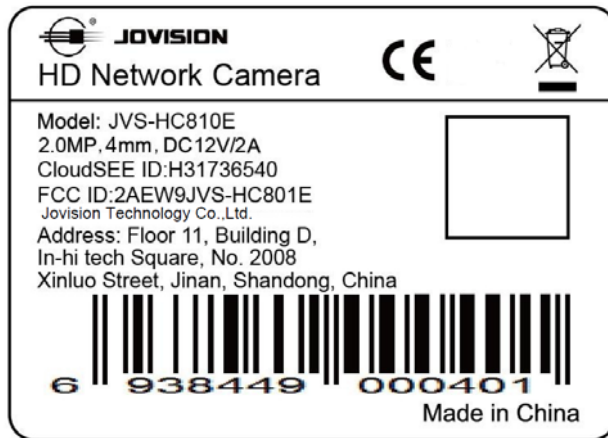

## EXHIBIT A - FCC ID LABEL AND LOCATION

### FCC ID Label

### FCC ID Label Location Information

The label shown shall be permanently affixed at a conspicuous location on the device and be readily visible to the user at the time purchase (Labeling requirements per 2.925)