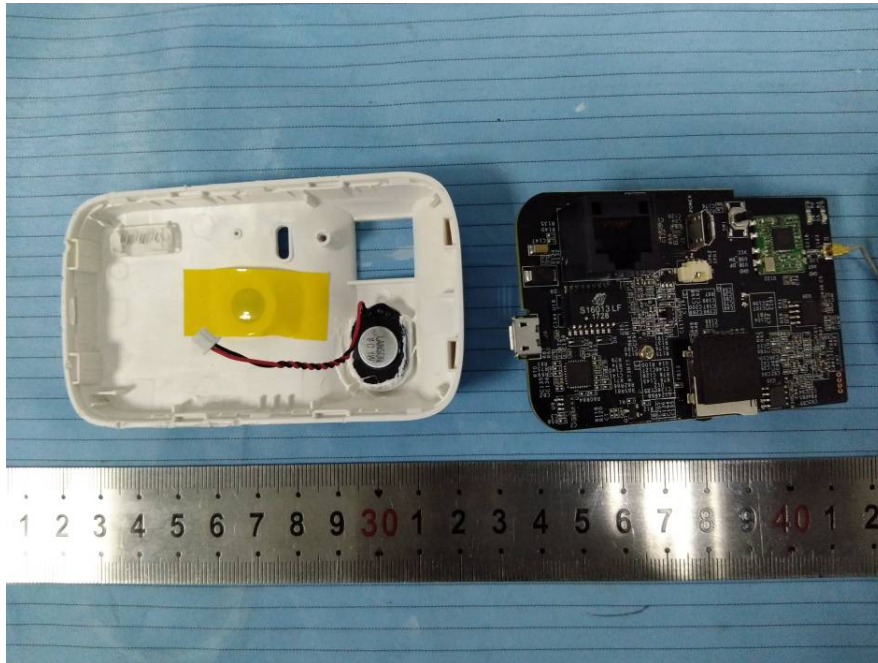

## **EXHIBIT C - EUT INTERNAL PHOTOGRAPHS**

---

**EUT – Cover off View 1**

**EUT – Cover off View 2**

Antenna

**EUT – Cover off View 3**

**EUT – Mainboard Top View**

### EUT – Mainboard Top Uncover View

### EUT – Mainboard Bottom View

**EUT – LED Board Top View**

**EUT – LED Board Bottom View**

**EUT – WiFi Module View**

**EUT – IC Chip View**

**EUT – Lens View**