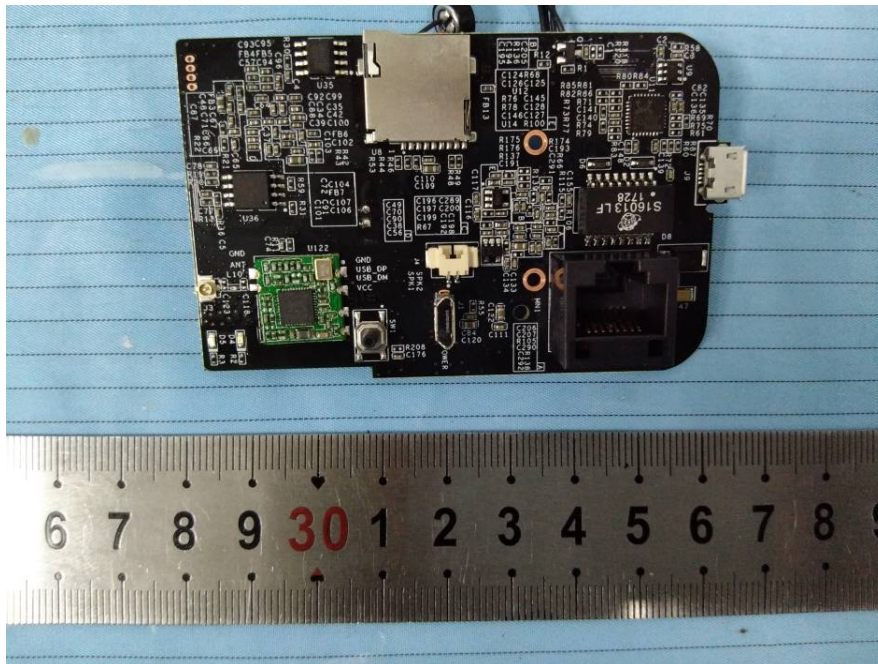

## **EXHIBIT C - EUT INTERNAL PHOTOGRAPHS**

---

**EUT – Cover off View 1**

**EUT – Cover off View 2**

Antenna

**EUT – Cover off View 3**

**EUT – Mainboard Top View**

### EUT – Mainboard Top Uncover View

### EUT – Mainboard Bottom View

**EUT – LED Board Top View**

**EUT – LED Board Bottom View**

**EUT – WiFi Module View**

**EUT – IC Chip View**

**EUT – Lens View**