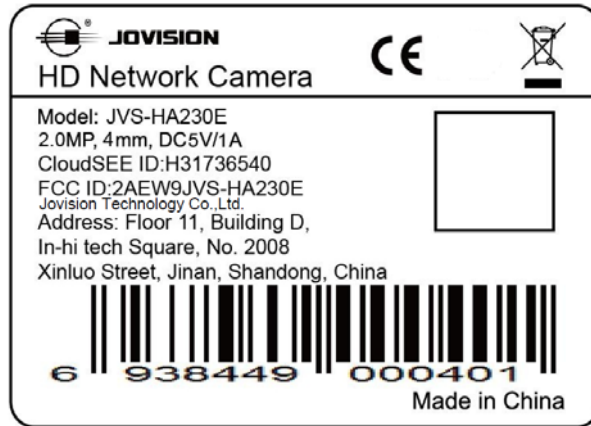

## EXHIBIT A - FCC ID LABEL AND LOCATION

### FCC ID Label

### FCC ID Label Location Information

The label shown shall be permanently affixed at a conspicuous location on the device and be readily visible to the user at the time purchase (Labeling requirements per 2.925)