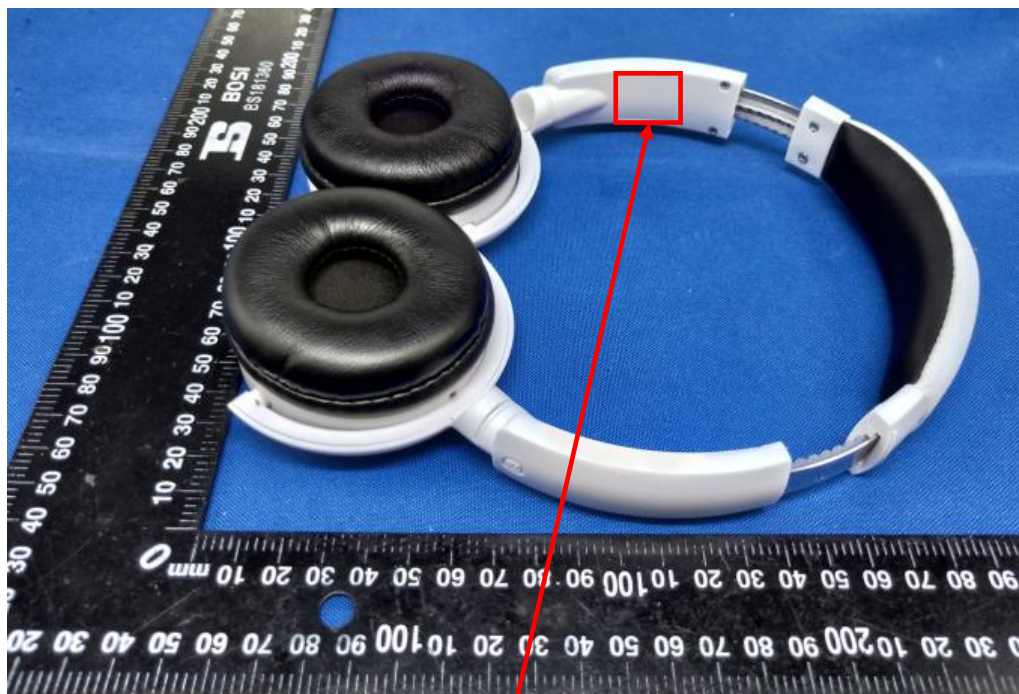

Label Artwork and Location

Model: IPLEDBTHP

Label:

Size: L*W=17*14mm

Location