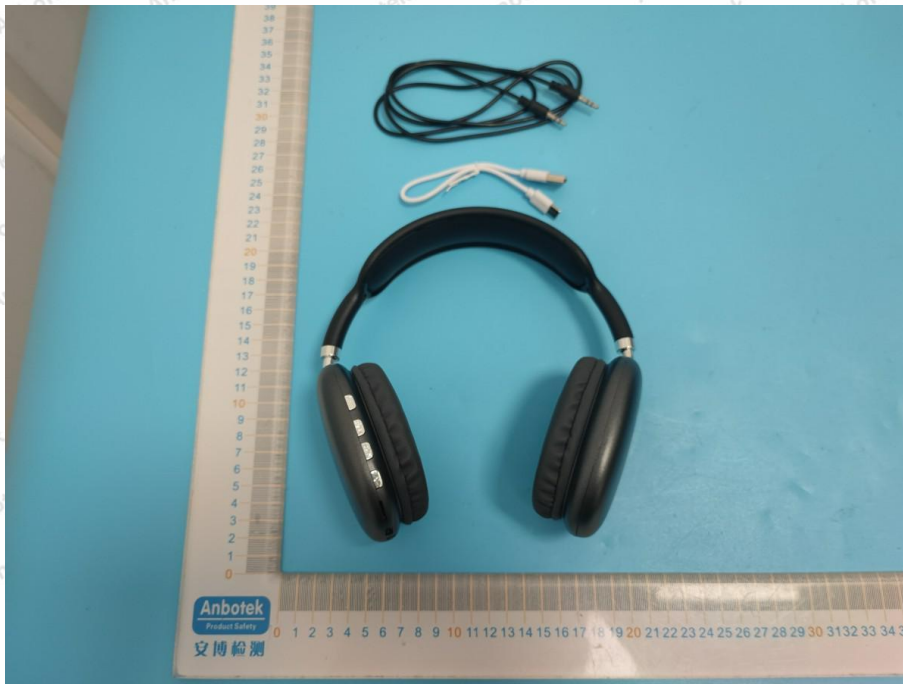

Appendix II -- External Photograph

Shenzhen Anbotek Compliance Laboratory Limited

Address: 1/F., Building D, Sogood Science and Technology Park, Sanwei Community, Hangcheng Street, Bao'an District, Shenzhen, Guangdong, China.
Tel: (86) 0755-26066440 Fax: (86) 0755-26014772 Email: service@anbotek.com