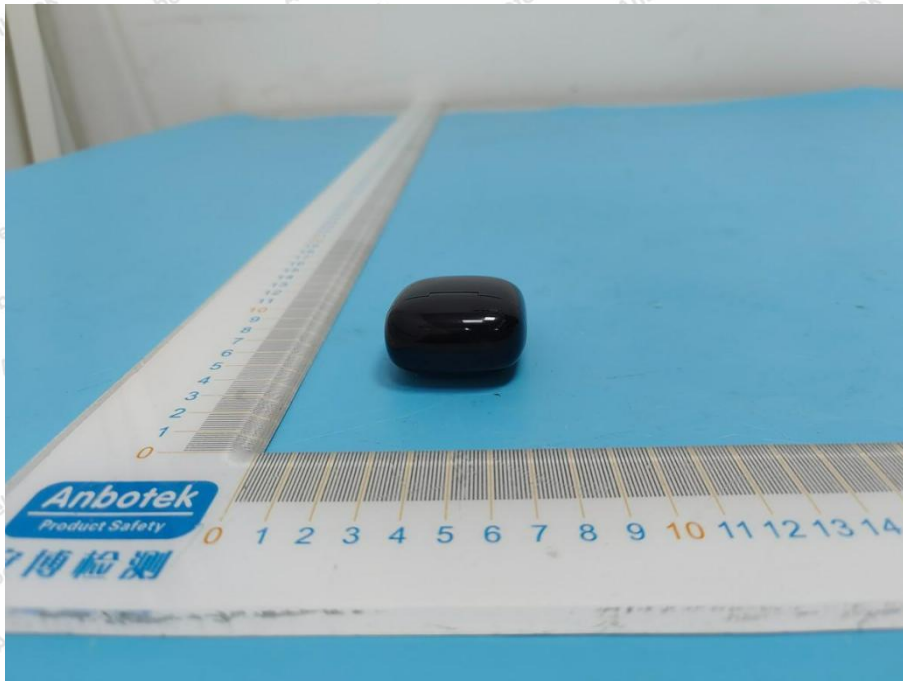

Shenzhen Anbotek Compliance Laboratory Limited

Address: 1/F., Building D, Sogood Science and Technology Park, Sanwei Community, Hangcheng Street, Bao'an District, Shenzhen, Guangdong, China.
Tel: (86) 0755-26066440 Fax: (86) 0755-26014772 Email: service@anbotek.com

Hotline
400-003-0500
www.anbotek.com.cn