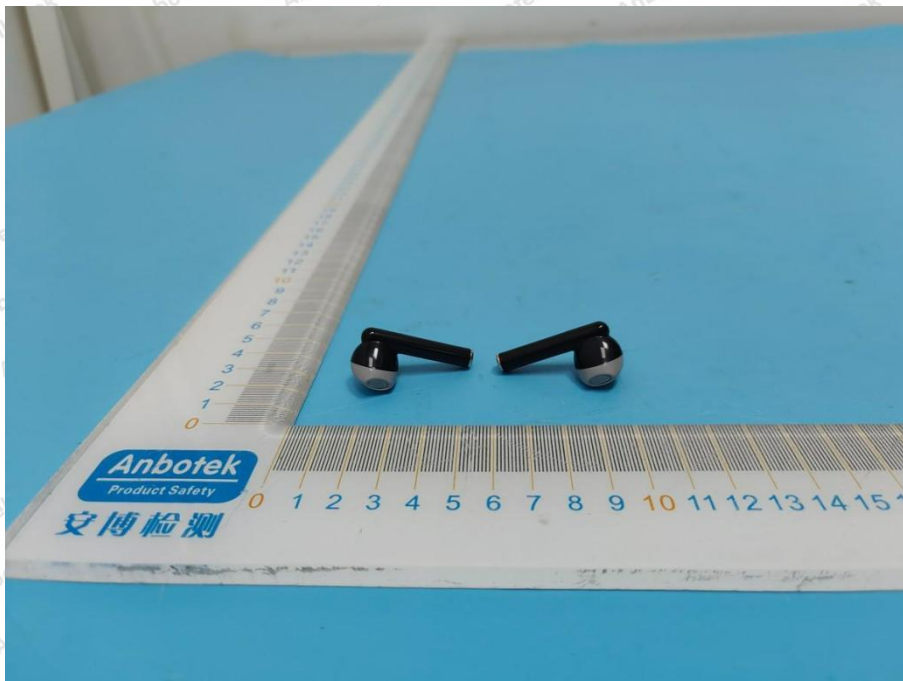

Shenzhen Anbotek Compliance Laboratory Limited

Address: 1/F., Building D, Sogood Science and Technology Park, Sanwei Community, Hangcheng Street, Bao'an District, Shenzhen, Guangdong, China.
Tel: (86) 0755-26066440 Fax: (86) 0755-26014772 Email: service@anbotek.com

Hotline
400-003-0500
www.anbotek.com.cn