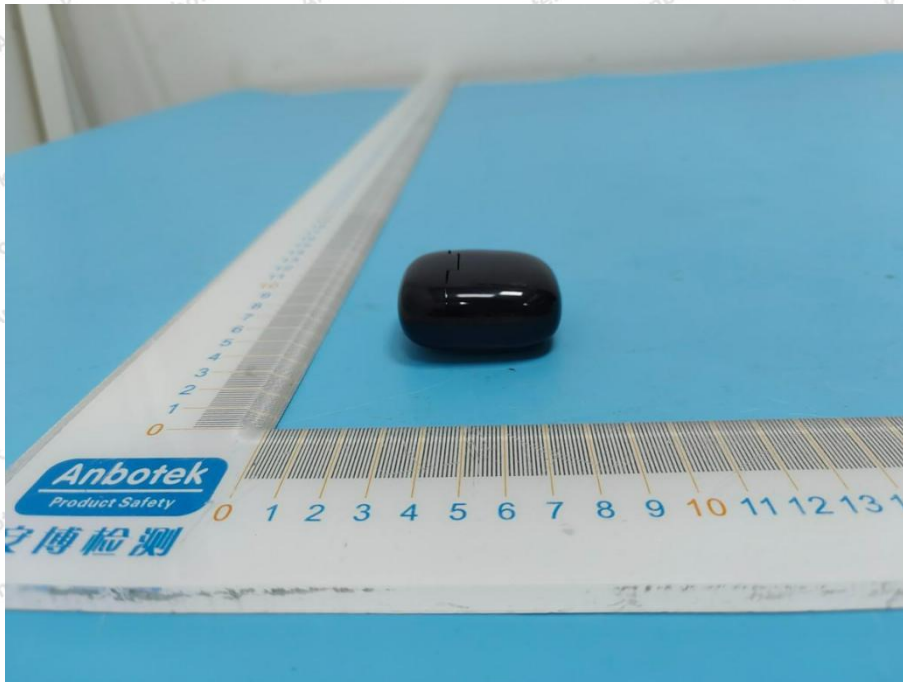

Shenzhen Anbotek Compliance Laboratory Limited

Address: 1/F., Building D, Sogood Science and Technology Park, Sanwei Community, Hangcheng Street, Bao'an District, Shenzhen, Guangdong, China.
Tel: (86) 0755-26066440 Fax: (86) 0755-26014772 Email: service@anbotek.com

Hotline
400-003-0500
www.anbotek.com.cn