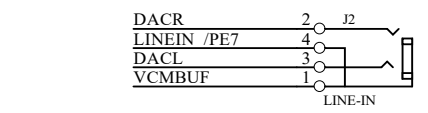

LAMP PANEL

DAC

TFCARD

POWER

MIC

AUX

KEY