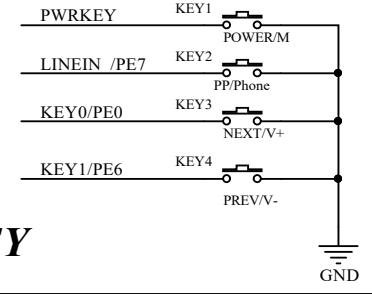

LAMP PANEL

DAC

TFCARD

POWER

MIC

AUX

KEY