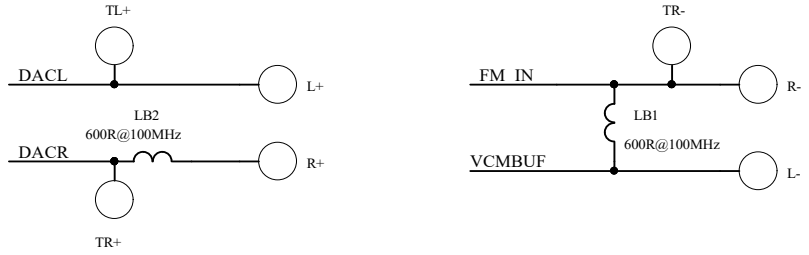

LAMP PANEL

DAC

TFCARD

POWER

MIC

AUX

KEY