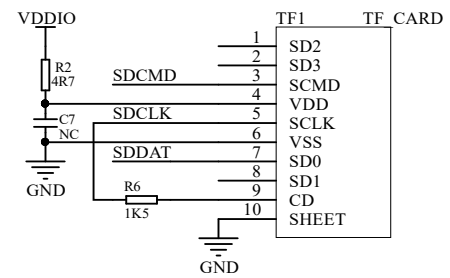

LAMP PANEL

DAC

TFCARD

POWER

MIC

AUX

KEY