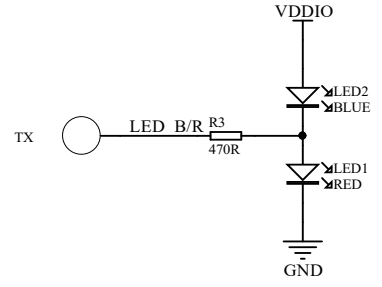

LAMP PANEL

DAC

TFCARD

POWER

MIC

AUX

KEY