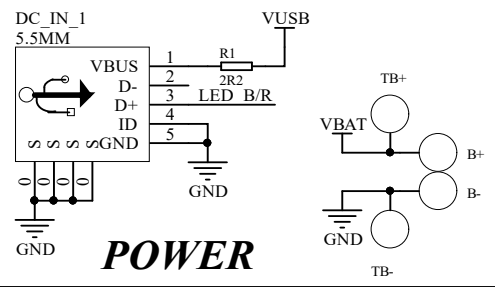

LAMP PANEL

DAC

TFCARD

POWER

MIC

AUX

KEY