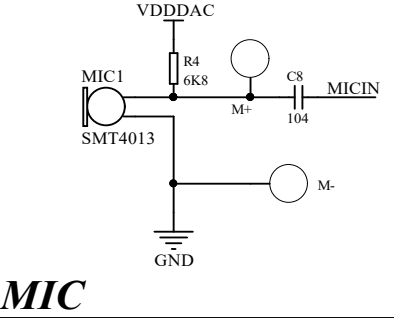

LAMP PANEL

DAC

TFCARD

POWER

MIC

AUX

KEY