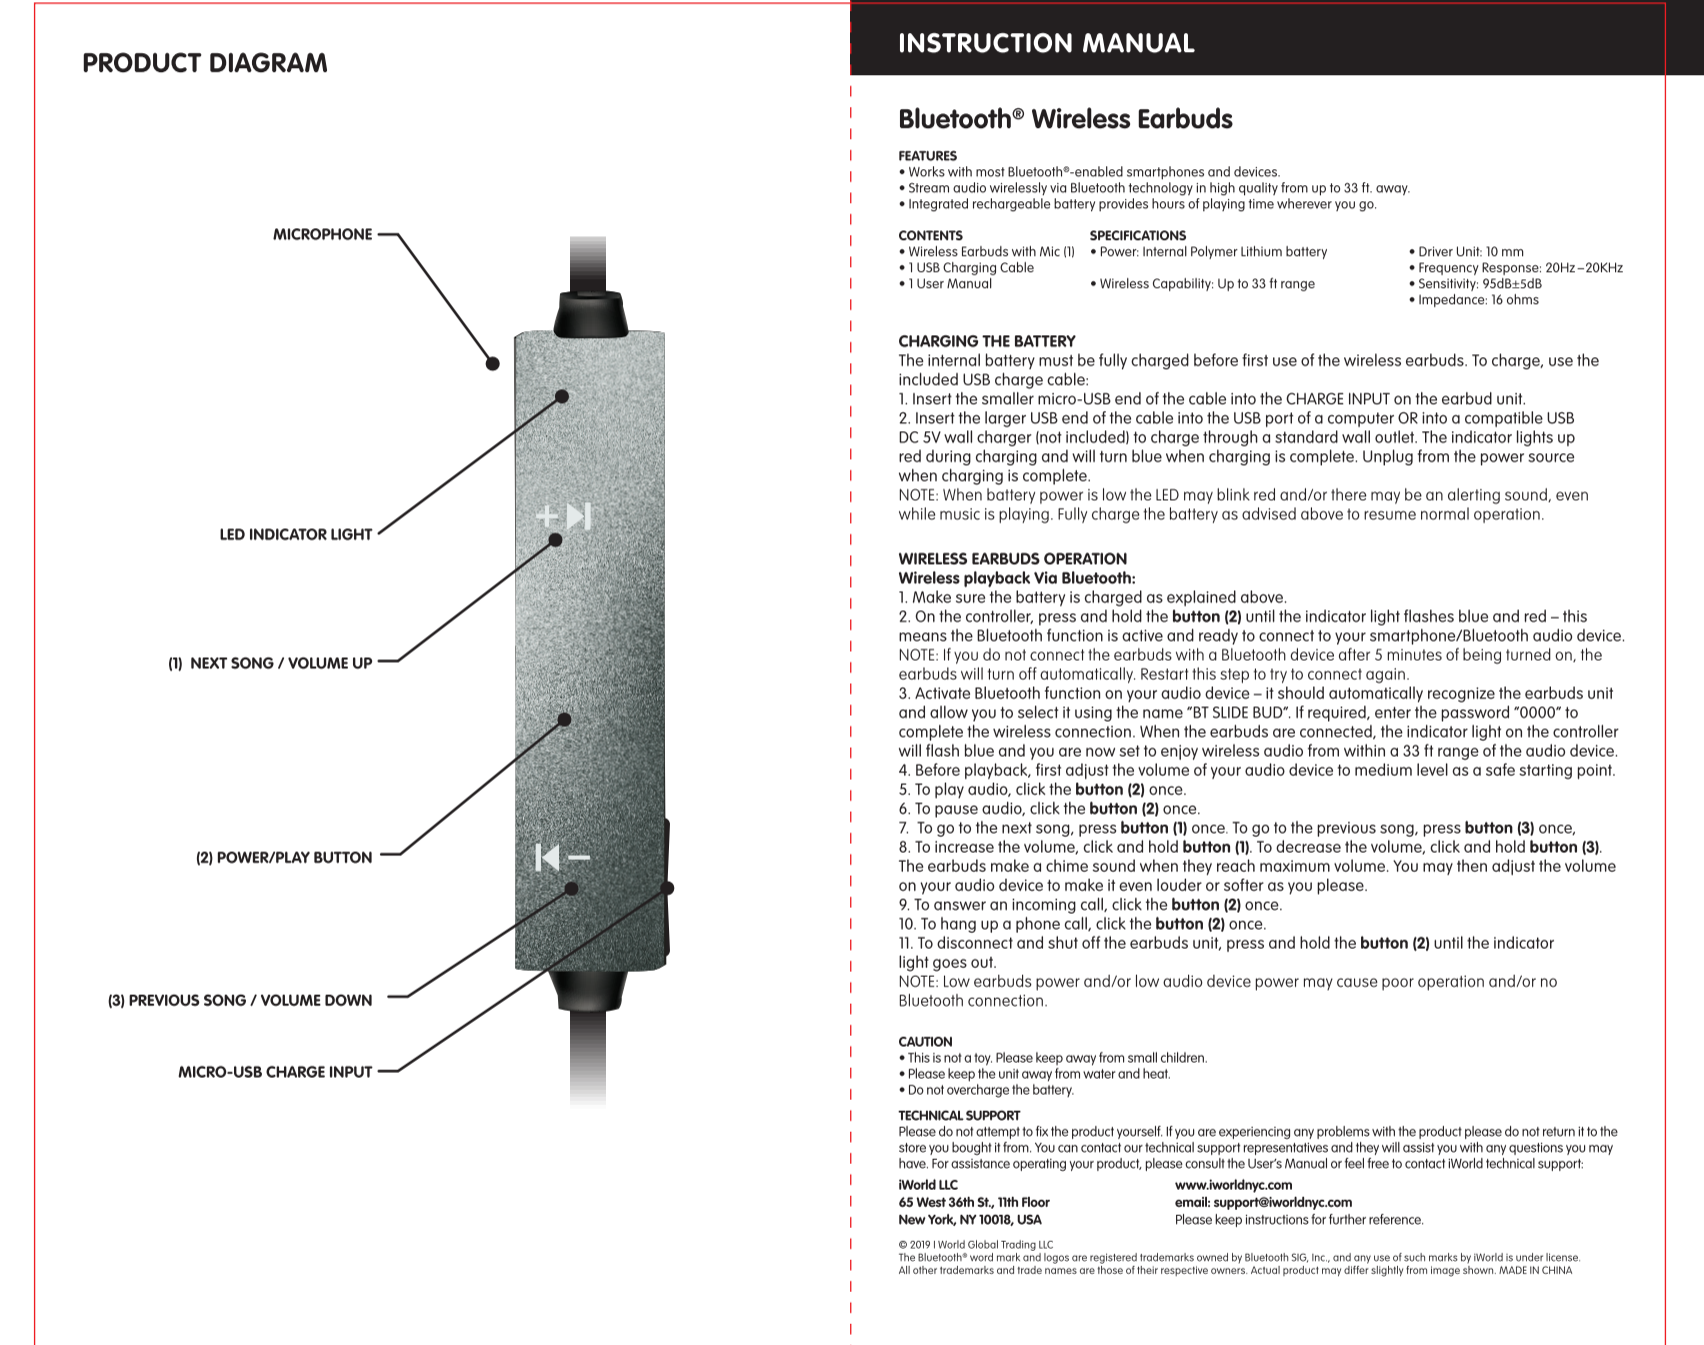

INSIDE PRINT

FRONT INSIDE

BACK INSIDE

INSTRUCTION MANUAL

Bluetooth® Wireless Earbuds

FEATURES

CONTENTS

SPECIFICATIONS

CHARGING THE BATTERY

The internal battery must be fully charged before first use of the wireless earbuds. To charge, use the included USB charge cable.

WIRELESS EARBUDS OPERATION

Wireless playback Via Bluetooth:

NOTE: Low earbuds power and/or low audio device power may cause poor operation and/or no Bluetooth connection.

CAUTION

TECHNICAL SUPPORT