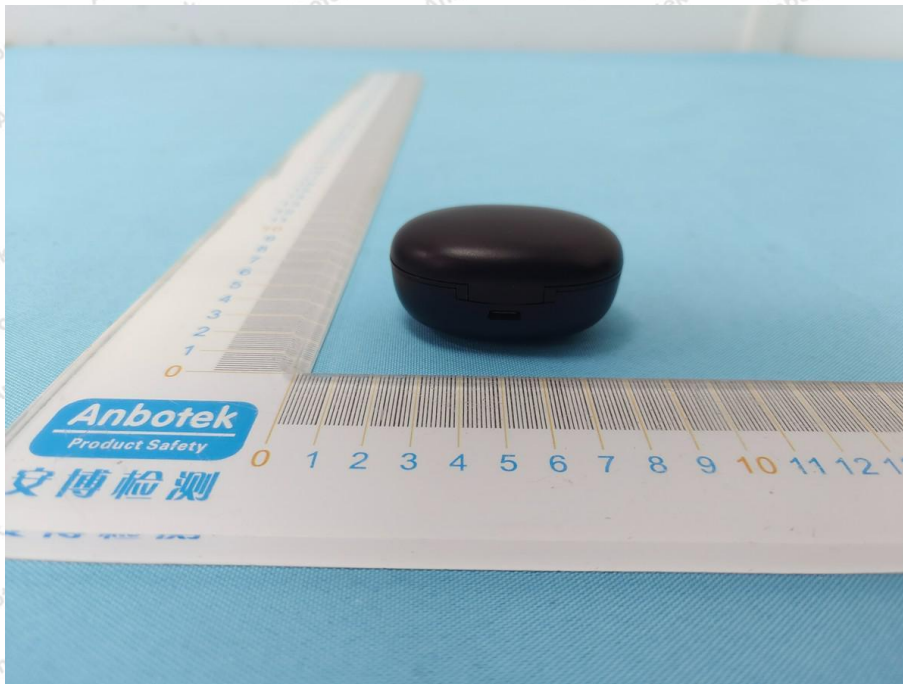

Shenzhen Anbotek Compliance Laboratory Limited

Address: 1/F., Building D, Sogood Science and Technology Park, Sanwei Community, Hangcheng Street, Bao'an District, Shenzhen, Guangdong, China.
Tel: (86) 0755-26066440 Fax: (86) 0755-26014772 Email: service@anbotek.com

Hotline

400-003-0500

www.anbotek.com.cn