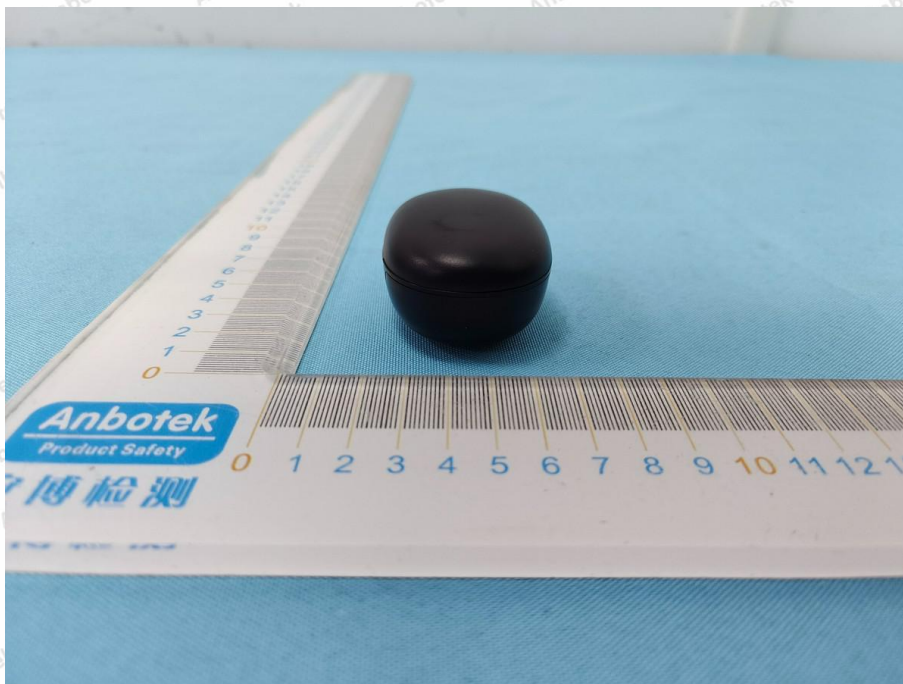

Appendix II -- External Photograph

Shenzhen Anbotek Compliance Laboratory Limited

Address: 1/F., Building D, Sogood Science and Technology Park, Sanwei Community, Hangcheng Street, Bao'an District, Shenzhen, Guangdong, China.
Tel: (86) 0755-26066440 Fax: (86) 0755-26014772 Email: service@anbotek.com