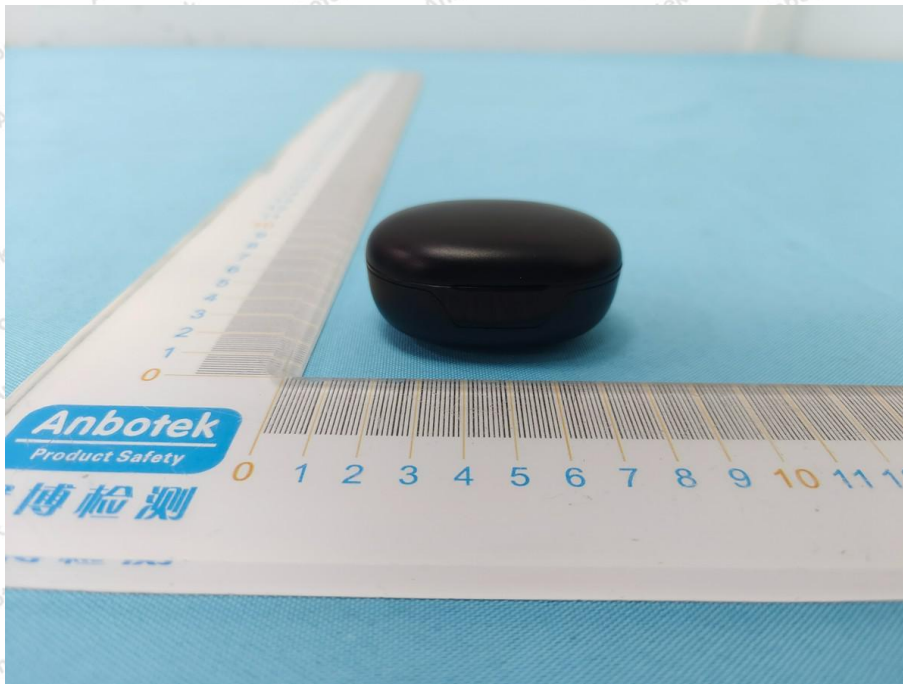

Appendix II -- External Photograph

Shenzhen Anbotek Compliance Laboratory Limited

Address: 1/F., Building D, Sogood Science and Technology Park, Sanwei Community, Hangcheng Street, Bao'an District, Shenzhen, Guangdong, China.
Tel: (86) 0755-26066440 Fax: (86) 0755-26014772 Email: service@anbotek.com