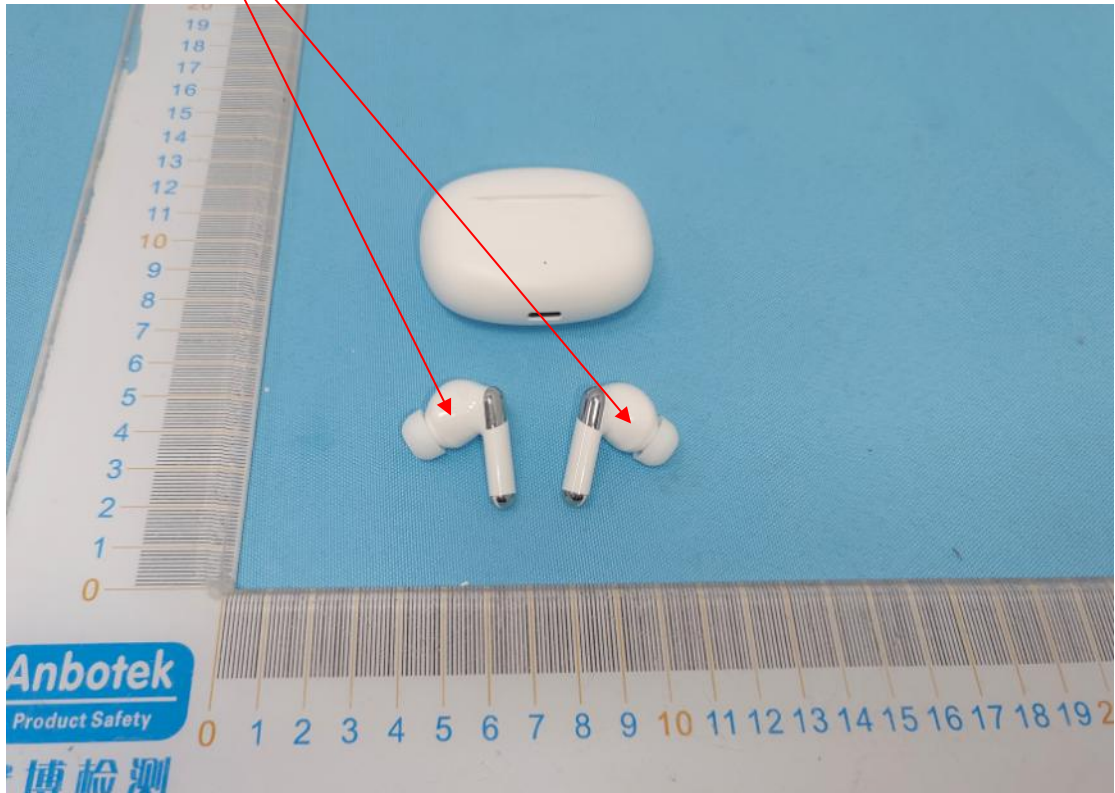

Label Location On EUT

Label

FCC ID:2AEW6-TE-EB5599