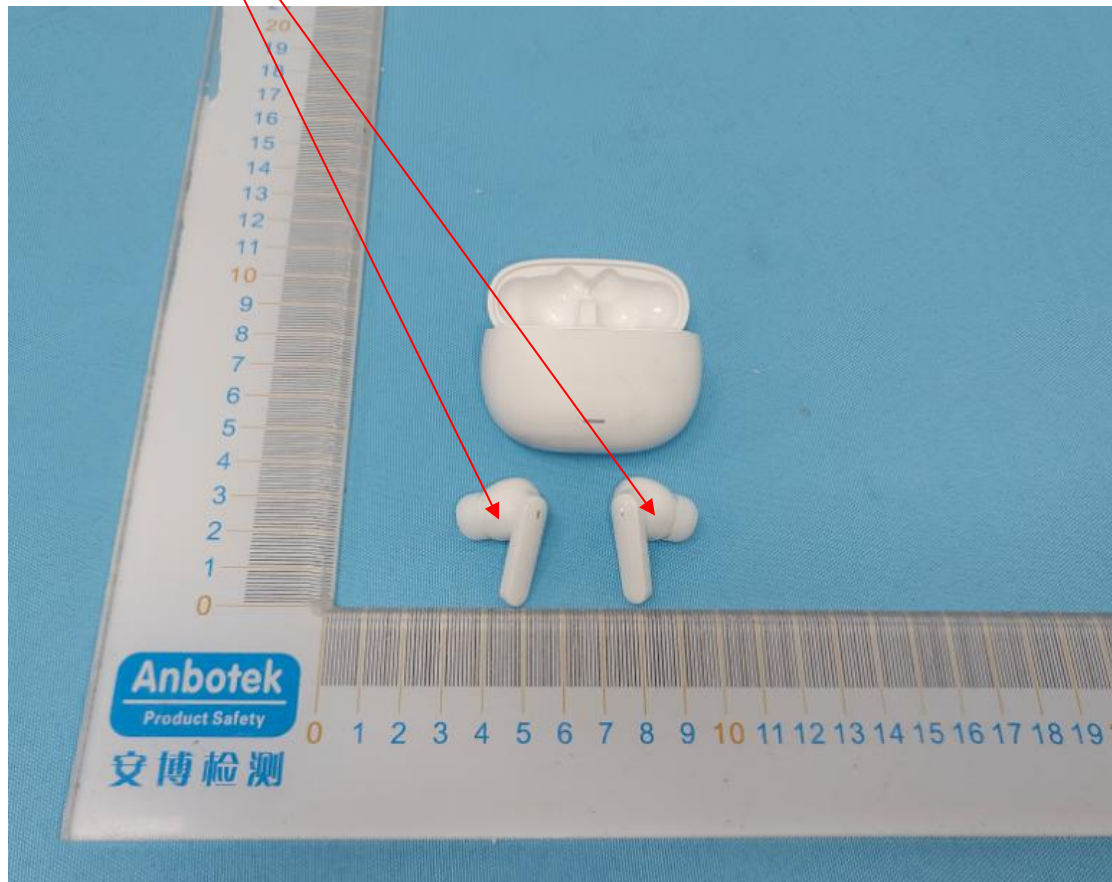

Label Location On EUT

Label

FCC ID:2AEW6-TE-EB5598