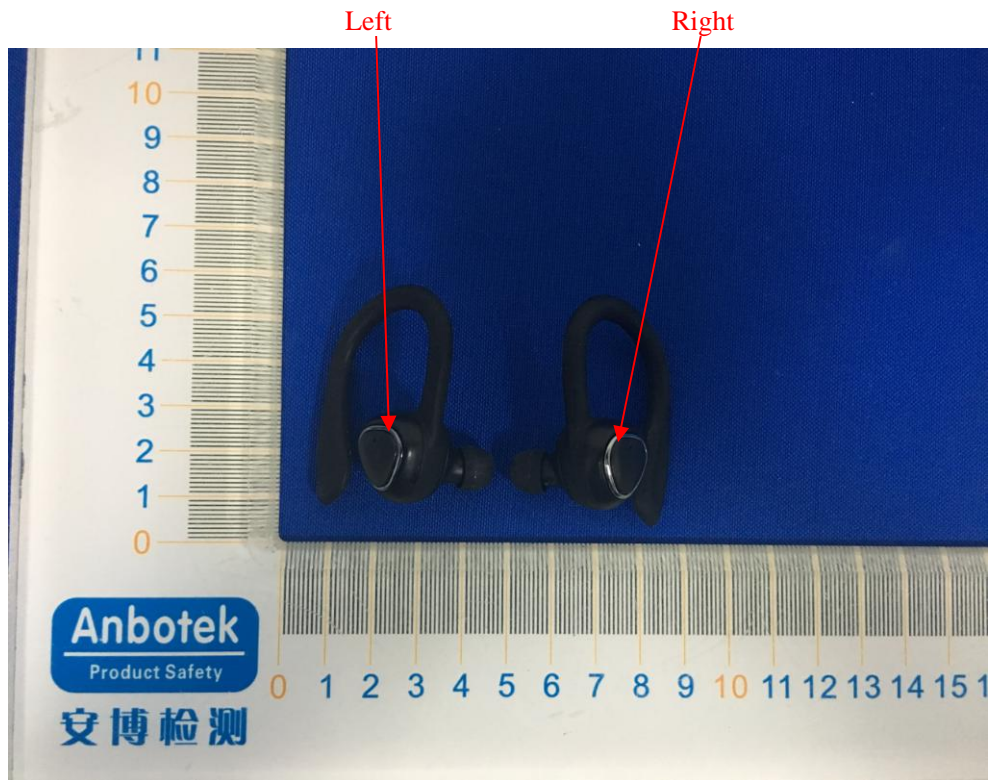

Label Location On EUT

Label

FCC ID: 2AEW6-BSHP13