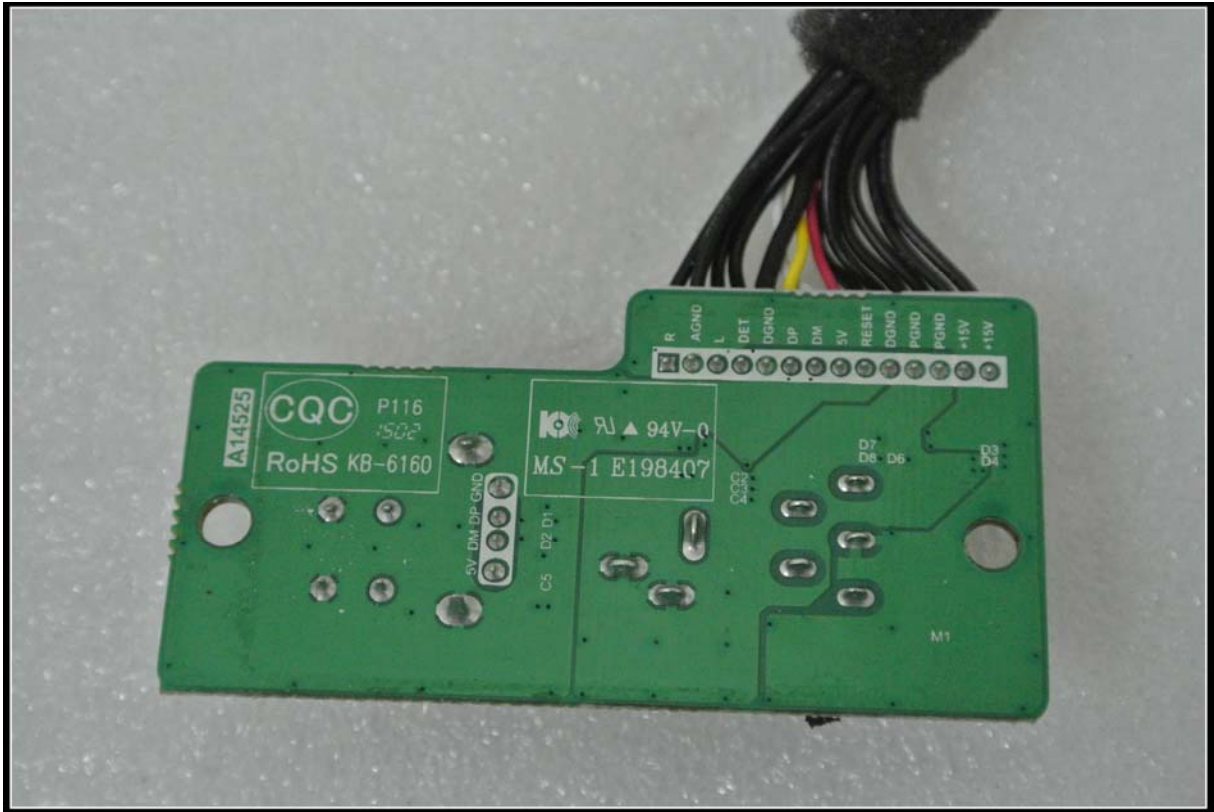

Internal Photo

MODEL:Y48FE-150-2400U AC-DC Adapter
INPUT:100-240V~ 50-60Hz 1.2A
OUTPUT:15V--- 2400mA

CONFORMS TO
ANSI/UL
STD.60065
CERTIFIED TO
CAN/CSA STD.
C22.2 No. 60065

ETL^{CM}
LISTED
C US

Intertek
3028505

Made in China

KINGS
1518

V