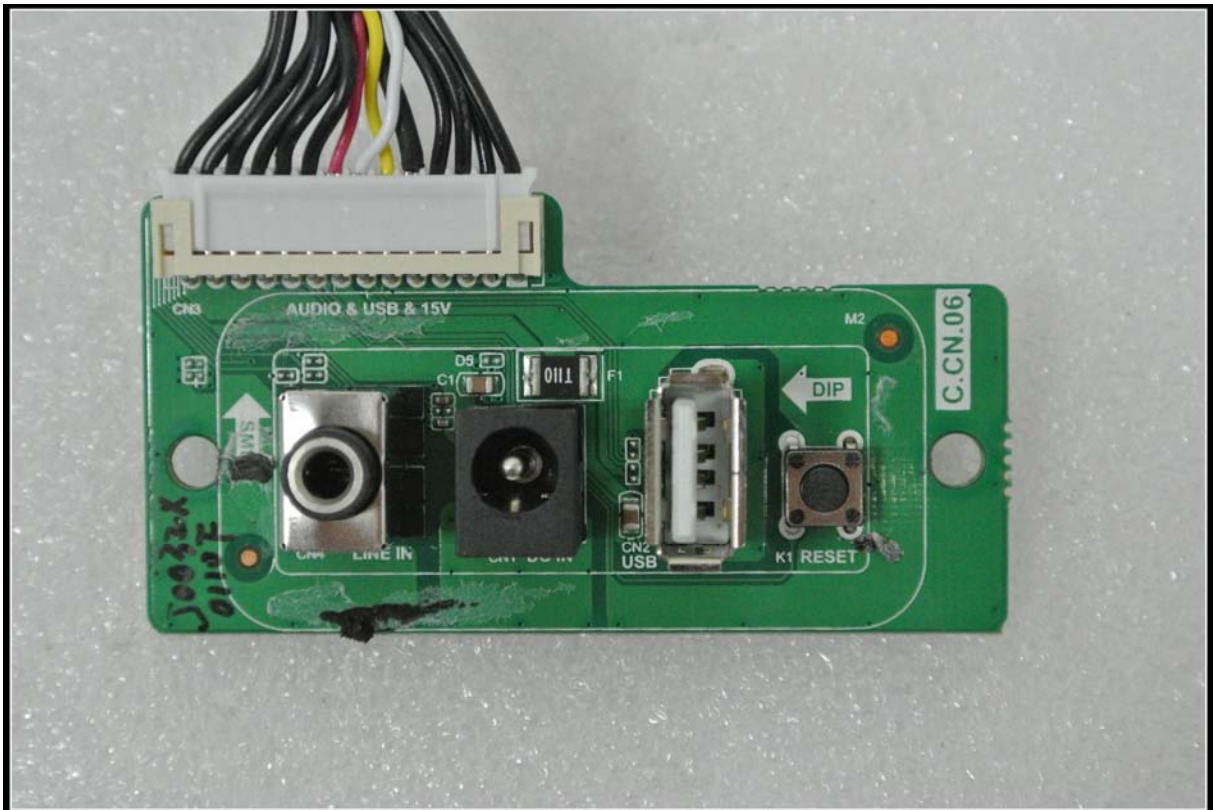

Internal Photo

MODEL:Y48FE-150-2400U AC-DC Adapter
INPUT:100-240V~ 50-60Hz 1.2A
OUTPUT:15V--- 2400mA

CONFORMS TO
ANSI/UL
STD.60065
CERTIFIED TO
CAN/CSA STD.
C22.2 No. 60065

ETL^{CM}
LISTED
C US

Intertek
3028505

Made in China

KINGS
1518

V