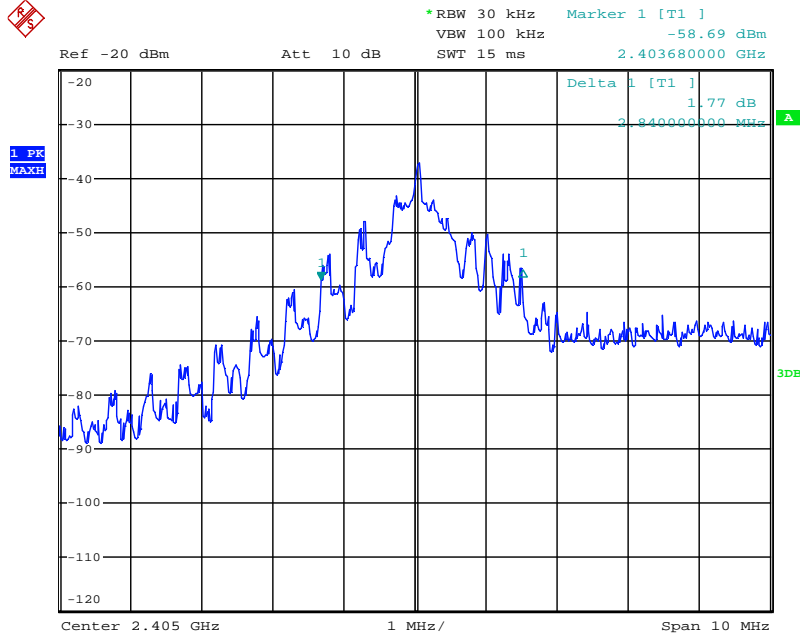

Appendix 1

Test Results

20dB Bandwidth

Tx frequency: 2405MHz

Date: 26.NOV.2018 09:45:16

Tx frequency: 2445MHz

Date: 26.NOV.2018 09:42:50

Tx frequency: 2475MHz