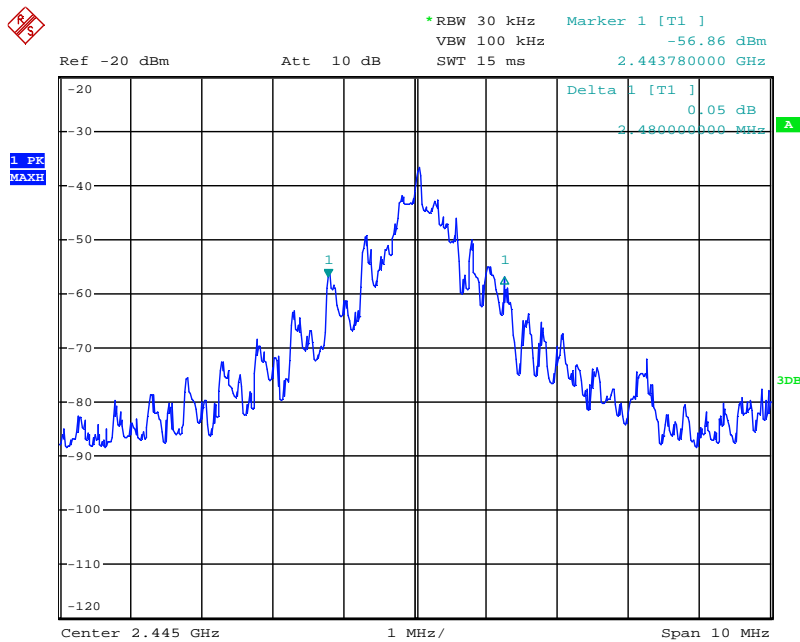

Appendix 1

Test Results

20dB Bandwidth

Tx frequency: 2405MHz

Date: 26.NOV.2018 09:45:16

Tx frequency: 2445MHz

Date: 26.NOV.2018 09:42:50

Tx frequency: 2475MHz