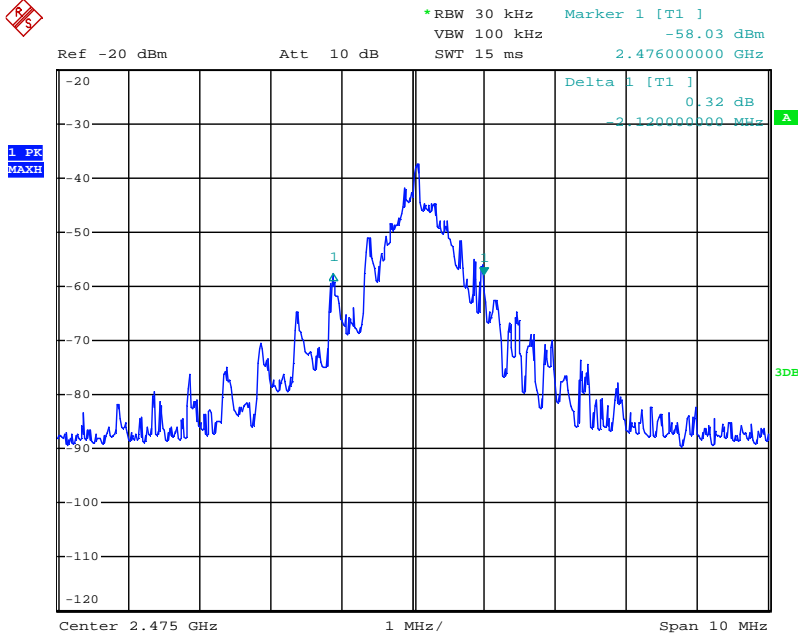

Appendix 1

Test Results

20dB Bandwidth

Tx frequency: 2405MHz

Date: 26.NOV.2018 09:45:16

Tx frequency: 2445MHz

Date: 26.NOV.2018 09:42:50

Tx frequency: 2475MHz