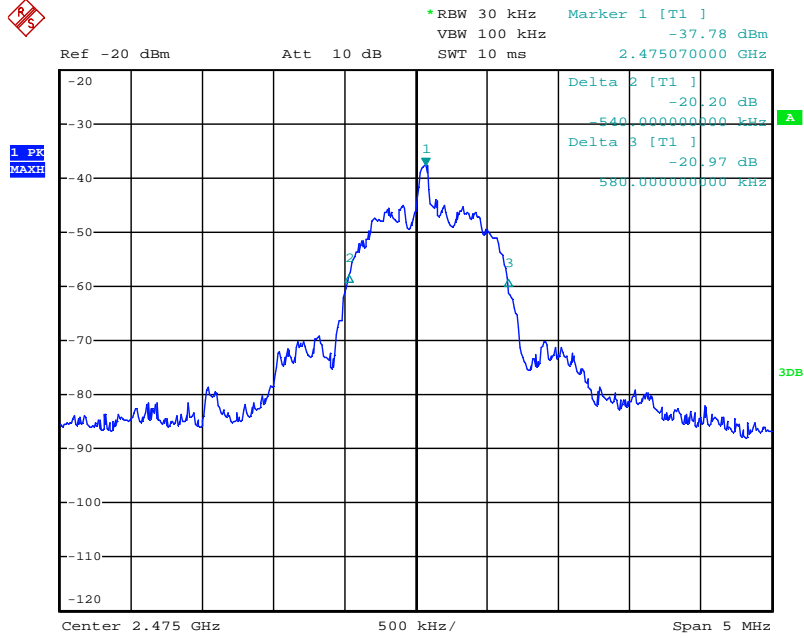

Appendix 1

Test Results

20dB Bandwidth

Tx frequency: 2405MHz

Date: 16.MAR.2019 15:08:17

Tx frequency: 2445MHz

Date: 16.MAR.2019 15:10:24

Tx frequency: 2475MHz