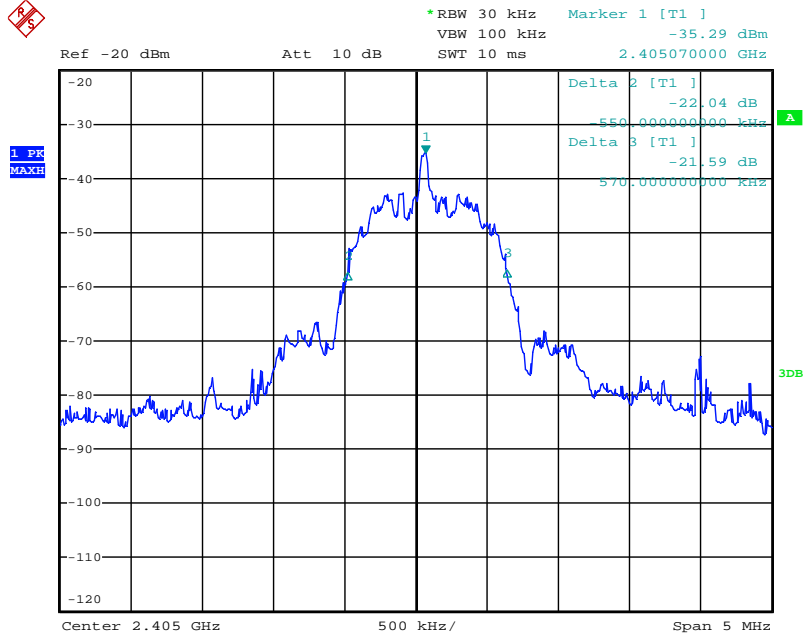

Appendix 1

Test Results

20dB Bandwidth

Tx frequency: 2405MHz

Date: 16.MAR.2019 15:08:17

Tx frequency: 2445MHz

Date: 16.MAR.2019 15:10:24

Tx frequency: 2475MHz