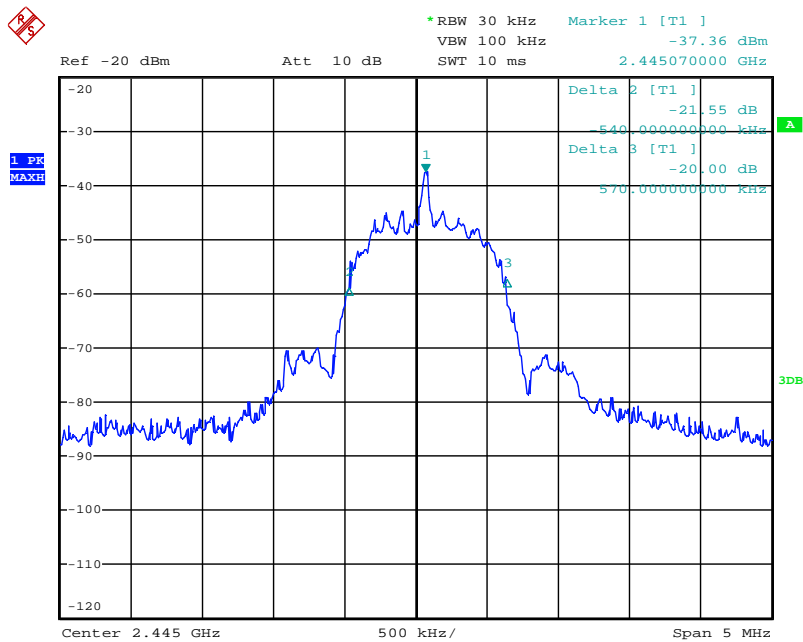

Appendix 1

Test Results

20dB Bandwidth

Tx frequency: 2405MHz

Date: 16.MAR.2019 15:08:17

Tx frequency: 2445MHz

Date: 16.MAR.2019 15:10:24

Tx frequency: 2475MHz