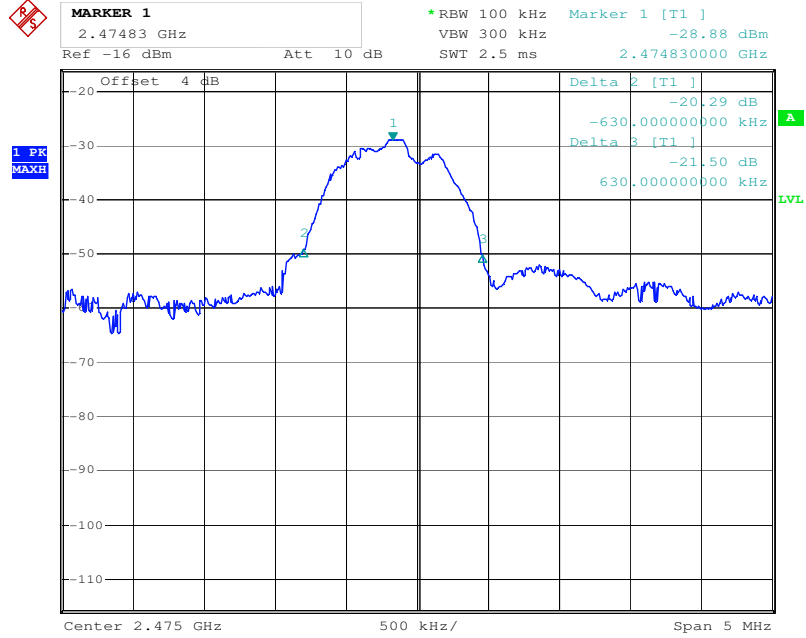

## Test Results

## 20dB Bandwidth

Tx frequency: 2405MHz

Comment: test print  
Date: 2.JUL.2015 21:22:17

Tx frequency: 2440MHz

Comment: test print  
Date: 2.JUL.2015 21:26:28

Tx frequency: 2475MHz

Comment: test print  
Date: 2.JUL.2015 20:41:16