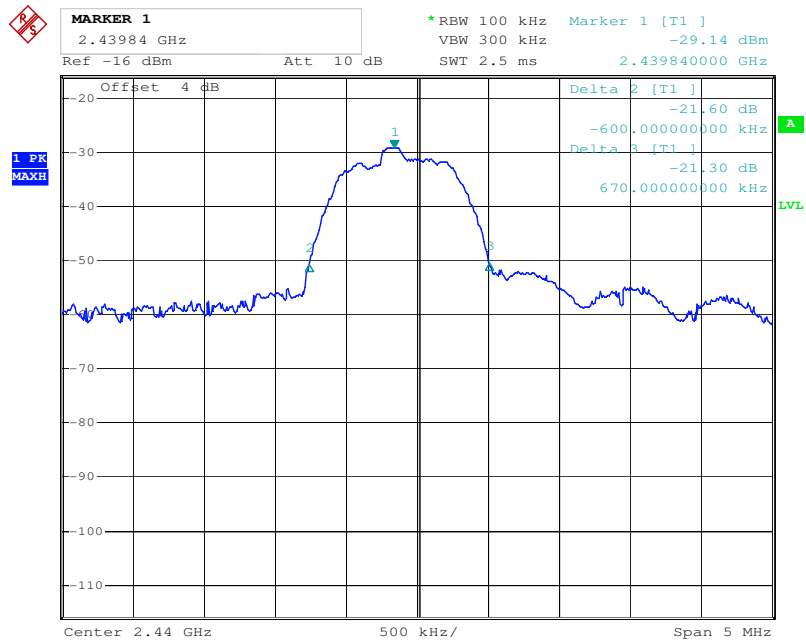

## Test Results

## 20dB Bandwidth

Tx frequency: 2405MHz

Comment: test print  
Date: 2.JUL.2015 21:22:17

Tx frequency: 2440MHz

Comment: test print  
Date: 2.JUL.2015 21:26:28

Tx frequency: 2475MHz

Comment: test print  
Date: 2.JUL.2015 20:41:16