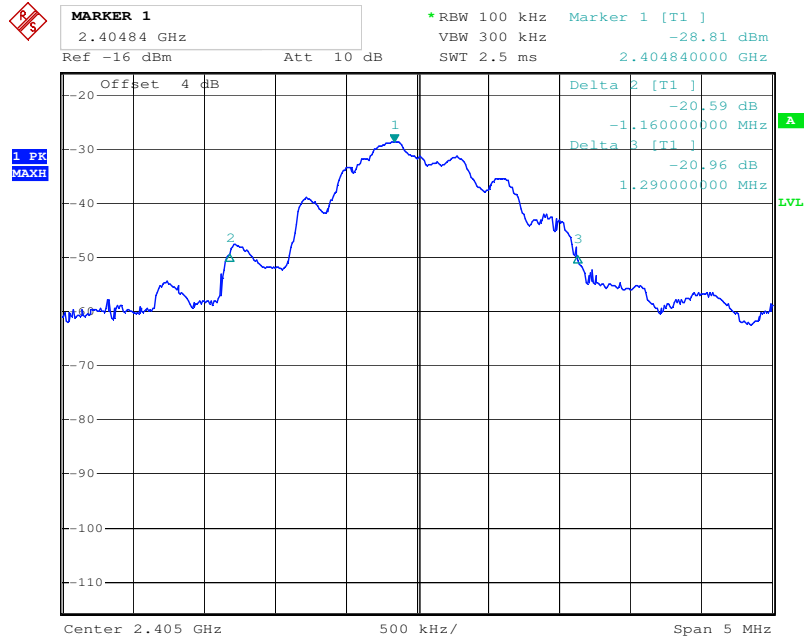

## Test Results

## 20dB Bandwidth

Tx frequency: 2405MHz

Comment: test print  
Date: 2.JUL.2015 21:22:17

Tx frequency: 2440MHz

Comment: test print  
Date: 2.JUL.2015 21:26:28

Tx frequency: 2475MHz

Comment: test print  
Date: 2.JUL.2015 20:41:16