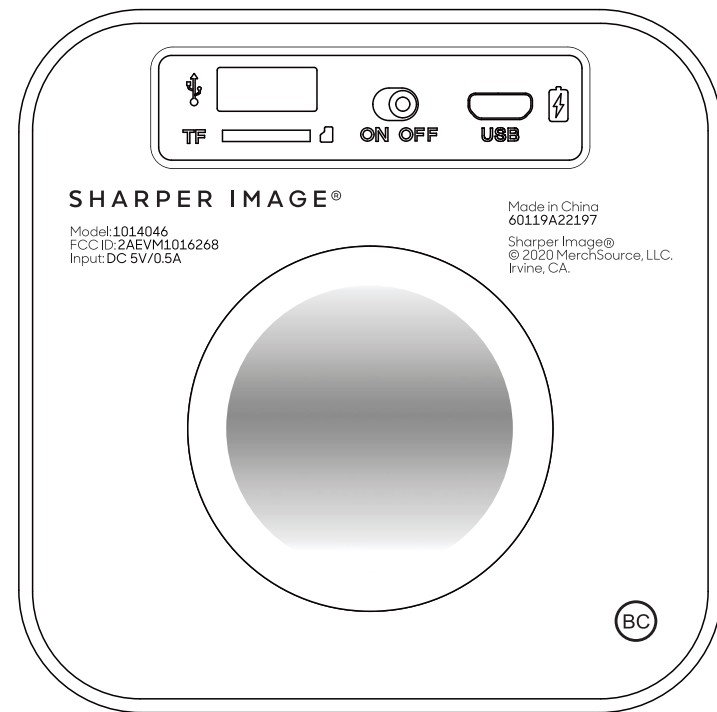

Sharper Image BBB Impulse Electronics Speaker Logo + Legal Placement

Back