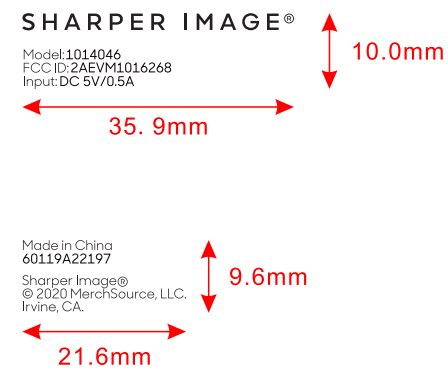

Sharper Image BBB Impulse Electronics Speaker Logo + Legal Placement

Back