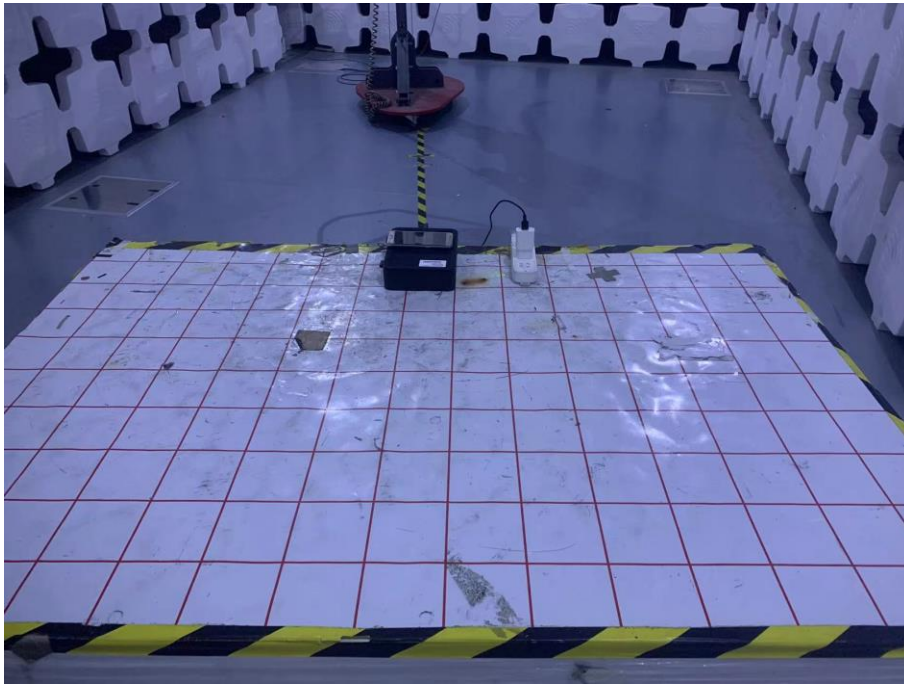

RADIATED EMISSION TEST SET-UP

Front View (Below 1GHz)

Back View (Below 1GHz)

The EUT is placed at the center of turntable