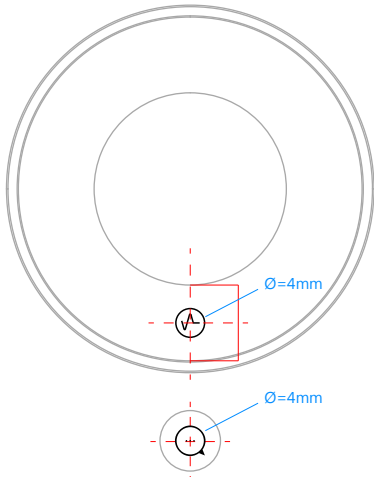

Silk printing the Black Part  
Color: Pantone cool Gray 11U

L R

Left

Right

Laser the Black Part

Sharper Image® Distributed by and  
© 2022 MerchSource, LLC, Irvine,  
CA 92618. All Rights Reserved.

Model No.:1014697  
FCC ID: 2AEVM1014697  
IC: 21808-1014697  
DC Input 5V = 1A  
Made in China  
60060A22158

Left

Right

Sharper Image® Distributed by and  
© 2022 MerchSource, LLC, Irvine,  
CA 92618. All Rights Reserved.

Ø=7.16mm

Sharper Image® Distributed by and  
© 2022 MerchSource, LLC, Irvine,  
CA 92618. All Rights Reserved.

22mm  
SHARPER IMAGE® 143mm

Model No.: 1014697  
FCC ID: 2AEVM1014697  
IC: 21808-1014697  
DC Input 5V = 1A  
Made in China  
60060A22158

15.6mm

Model No.:1014697  
FCC ID: 2AEVM1014697  
IC: 21808-1014697  
DC Input 5V = 1A  
Made in China  
60060A22158

9.54mm

Sharperimage Batch Code:  
60060A22158

代表工廠代碼  
代表驗貨  
年份後兩位  
日期表時間  
代表生產  
批號

注：生產批號是指同一個產品同一時間生產，不同  
生產線的代碼，用A-Z ( 26個字母 ) 表示。  
例如：同一時間有二條生產線生產，第一條為A，第二條為B，  
第三條為C，以此類推。

Imprint the Black Part