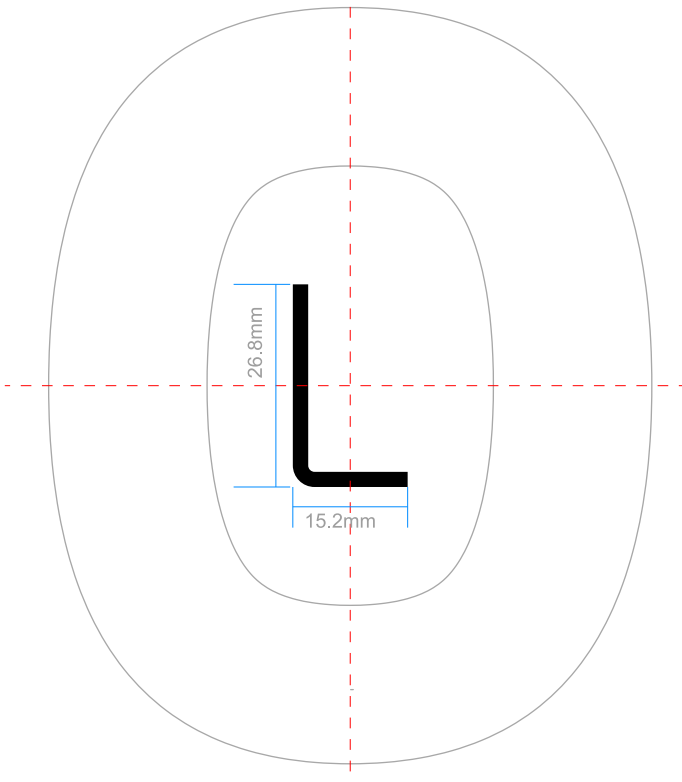

Silk printing the Black Part  
Color: Pantone cool Gray 11U

L R

Left

Right

Laser the Black Part

Sharper Image® Distributed by and  
© 2022 MerchSource, LLC, Irvine,  
CA 92618. All Rights Reserved.

Model No.:1014697  
FCC ID: 2AEVM1014697  
IC: 21808-1014697  
DC Input 5V = 1A  
Made in China  
60060A22158

Left

Right

Sharper Image® Distributed by and  
© 2022 MerchSource, LLC, Irvine,  
CA 92618. All Rights Reserved.

Ø=7.16mm

Sharper Image® Distributed by and  
© 2022 MerchSource, LLC, Irvine,  
CA 92618. All Rights Reserved.

22mm  
SHARPER IMAGE® 143mm

Model No.: 1014697  
FCC ID: 2AEVM1014697  
IC: 21808-1014697  
DC Input 5V = 1A  
Made in China  
60060A22158

15.6mm

Model No.:1014697  
FCC ID: 2AEVM1014697  
IC: 21808-1014697  
DC Input 5V = 1A  
Made in China  
60060A22158

9.54mm

Sharperimage Batch Code:  
60060A22158

代表工廠代碼  
代表驗貨  
年份後兩位  
日期表時間  
代表生產  
批號

注：生產批號是指同一個產品同一時間生產，不同  
生產線的代碼，用A-Z ( 26個字母 ) 表示。  
例如：同一時間有二條生產線生產，第一條為A，第二條為B，  
第三條為C，以此類推。

Imprint the Black Part