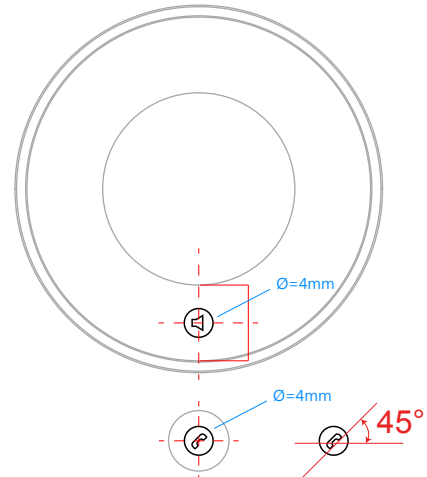

Silk printing the Black Part  
Color: Pantone cool Gray 11U

L R

Left

Right

Laser the Black Part

Sharper Image® Distributed by and  
© 2022 MerchSource, LLC, Irvine,  
CA 92618. All Rights Reserved.

Model No.:1014697  
FCC ID: 2AEVM1014697  
IC: 21808-1014697  
DC Input 5V = 1A  
Made in China  
60060A22158

Left

Right

Sharper Image® Distributed by and  
© 2022 MerchSource, LLC, Irvine,  
CA 92618. All Rights Reserved.

Ø=7.16mm

Sharper Image® Distributed by and  
© 2022 MerchSource, LLC, Irvine,  
CA 92618. All Rights Reserved.

22mm  
SHARPER IMAGE® 143mm

Model No.: 1014697  
FCC ID: 2AEVM1014697  
IC: 21808-1014697  
DC Input 5V = 1A  
Made in China  
60060A22158

15.6mm

Model No.:1014697  
FCC ID: 2AEVM1014697  
IC: 21808-1014697  
DC Input 5V = 1A  
Made in China  
60060A22158

9.54mm

Sharperimage Batch Code:  
60060A22158

代表工廠代碼  
代表驗貨  
年份後兩位  
日期表時間  
代表生產  
批號

注：生產批號是指同一個產品同一時間生產，不同  
生產線的代碼，用A-Z ( 26個字母 ) 表示。  
例如：同一時間有二條生產線生產，第一條為A，第二條為B，  
第三條為C，以此類推。

Imprint the Black Part