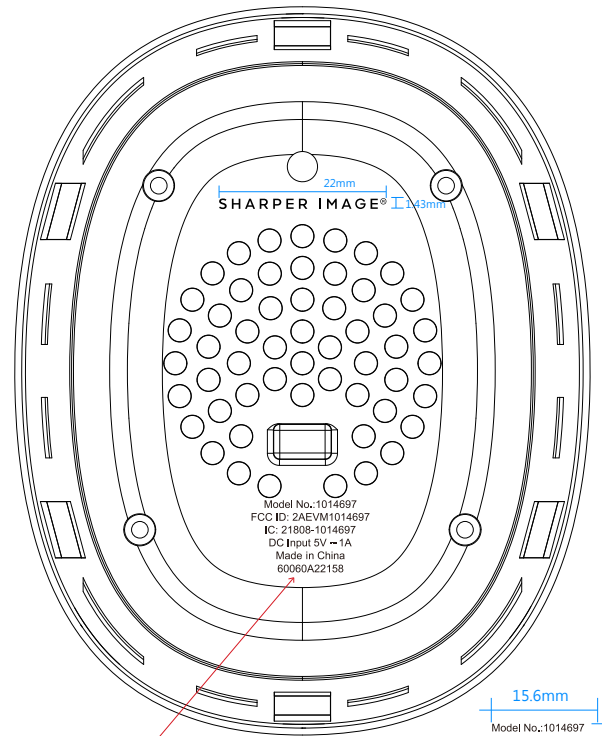

22mm
SHARPER IMAGE® 143mm

15.6mm

9.54mm

Sharperimage Batch Code:
60060A22158

代表工廠代碼
代表驗貨
年份後兩位
日期表時間
代表生產
批號

注：生產批號是指同一個產品同一時間生產，不同
生產線的代碼，用A-Z (26個字母) 表示。
例如：同一時間有二條生產線生產，第一條為A，第二條為B，
第三條為C，以此類推。