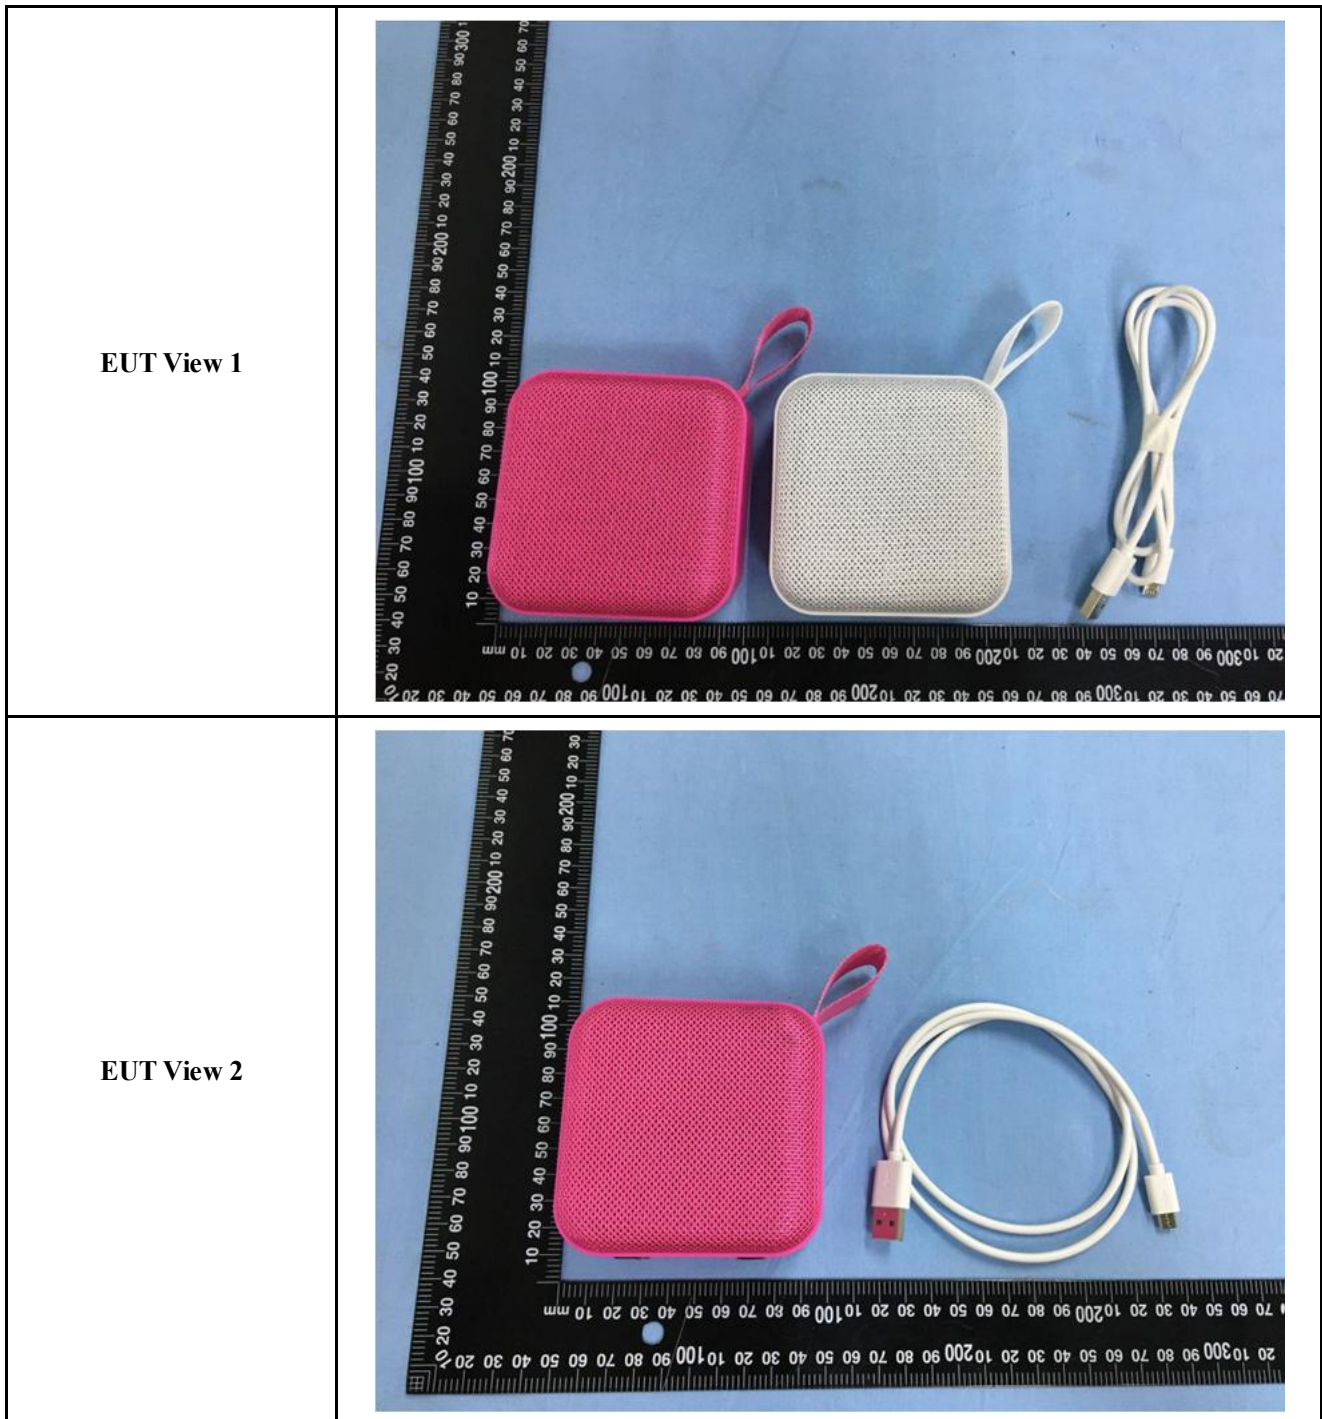

EXHIBIT 2 - EUT EXTERNAL PHOTOGRAPHS

<p>EUT View 3</p>	 A photograph of a pink, square-shaped mesh speaker with a carrying loop on the top right. The speaker is positioned next to a black ruler with white markings for scale. The ruler shows measurements in millimeters and centimeters. The speaker's width is approximately 100 mm and its height is approximately 80 mm.
<p>EUT View 4</p>	 A photograph of the front of the pink speaker. It features a large circular driver in the center and a control panel at the top with a USB port and a small button. The speaker is placed next to a black ruler for scale. The ruler indicates the speaker's width is about 100 mm and its height is about 80 mm.

EUT View 6

EUT View 7

EUT View 8