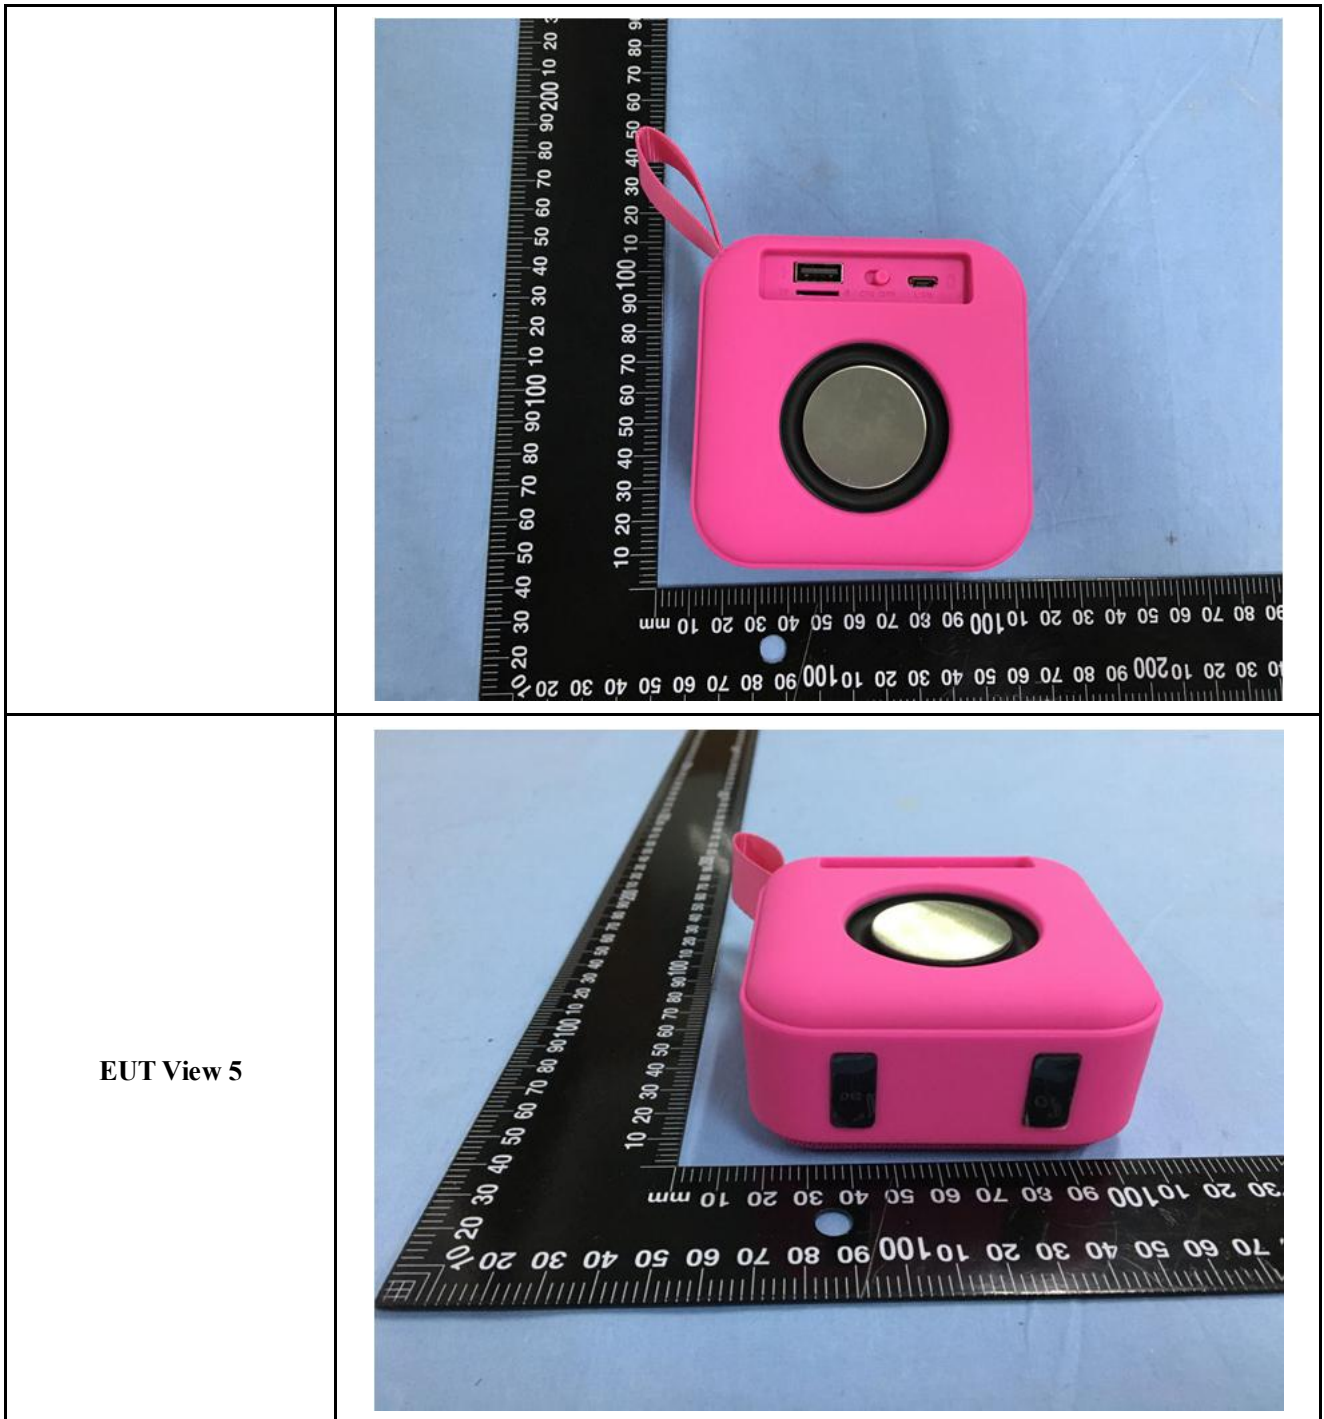

EXHIBIT 2 - EUT EXTERNAL PHOTOGRAPHS

<p>EUT View 3</p>	 A photograph of a pink, square-shaped mesh speaker with a carrying loop on the top right. The speaker is positioned next to a black ruler with white markings for scale. The ruler shows measurements in millimeters and centimeters. The speaker's width is approximately 100 mm and its height is approximately 80 mm.
<p>EUT View 4</p>	 A photograph of the front of the pink speaker. It features a large circular driver in the center and a control panel at the top with a USB port and a small button. The speaker is placed next to a black ruler for scale. The ruler indicates the speaker's width is about 100 mm and its height is about 80 mm.