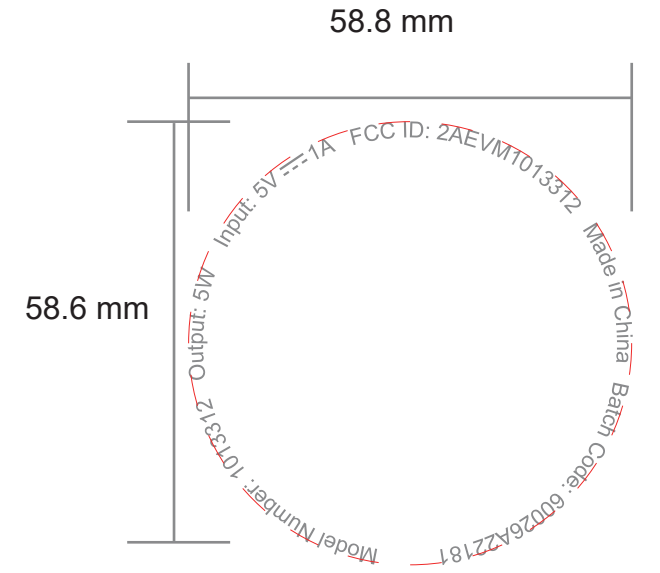

Pantone: Cool gray 3C

8.5 mm

Pantone 423C

2.8 mm

SHARPER IMAGE®

30 mm

鐳雕

41.6mm

40mm

Pantone 423C