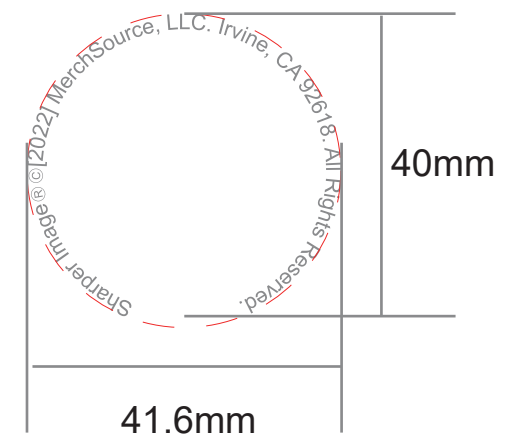

Pantone: Cool gray 3C

8.5 mm

Pantone 423C

2.8 mm

SHARPER IMAGE®

30 mm

鐳雕

41.6mm

40mm

Pantone 423C