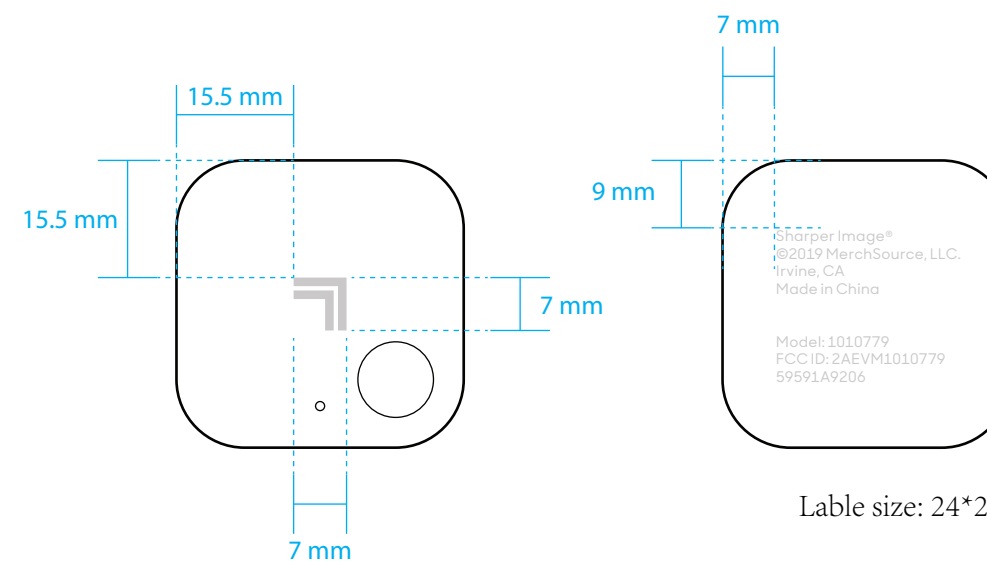

[FLAT ART]

Model:1010779

SCALE: 1=1

绳子方向

PLACEMENT:

SCALE: 1=1

FRONT

BACK

INK COLOR

Cool Grey 3C