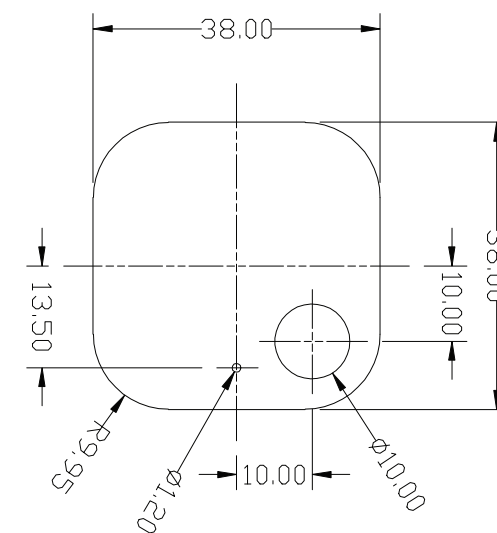

[FLAT ART]

Model:1010779

SCALE: 1=1

绳子方向

PLACEMENT:

SCALE: 1=1

FRONT

BACK

INK COLOR

Cool Grey 3C