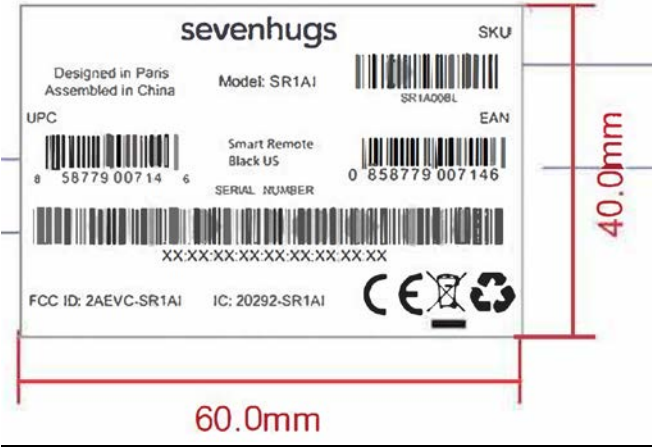

### Electronic display

FCC and IC e-label

Note: The Information menu is directly accessible from the device's menu (Home) / Settings / About without requiring access code or accessories.

Steps to reach Information Menu:

VC P/N:PHN2YZ000183

Label,Paper Sticker,Blank label,(circular bead), 16.5x16.5mm

XX:XX.... : Serial number

Attached to the Remote surface protective film 。

Packaging label

Position

1pcs stick to the right of the gift box