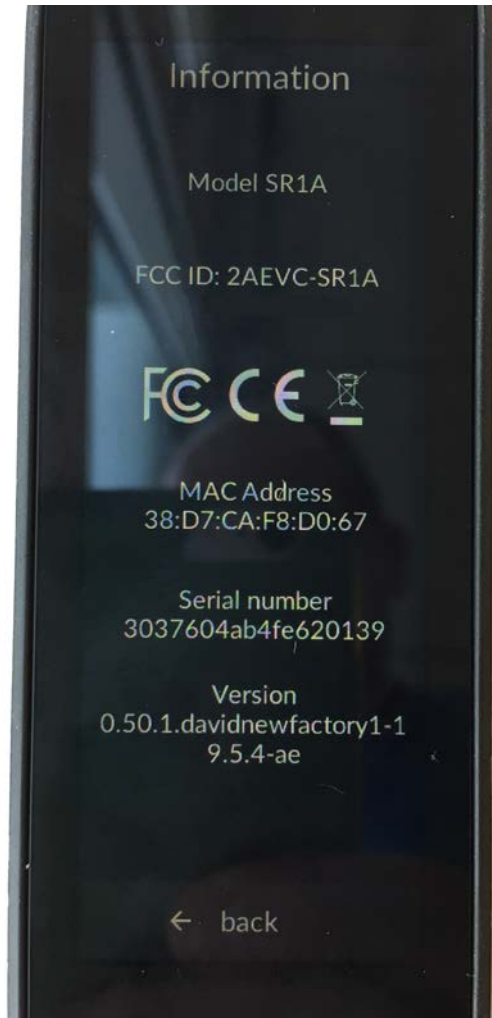

PRODUCT LABELING

Electronic display

FCC and IC label

Note: The Information menu is directly accessible from the device's menu / Parameters / without requiring access code or accessories.

Steps to reach Information Menu:

- From starting device's menu → Parameters menu → Information

This information menu cannot be modified by third-party or end-user.

FCC only label

Temporary label on rear side of remote

Remote protective film-sticker
VC P/N:PHN2YZ000183
Label,Paper Sticker,Blank label,(circular bead), 16.5x16.5mm

XX:XX.... : Serial number

Attached to the Remote surface protective film .

Packaging label

Position

1pcs stick to the right of the gift box