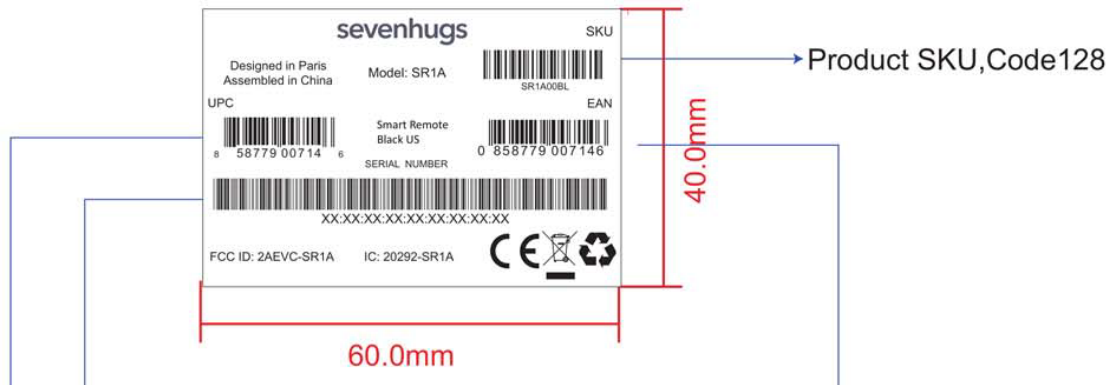

PRODUCT LABELING

Electronic display

FCC and IC label

Note: The Information menu is directly accessible from the device's menu / Parameters / without requiring access code or accessories.

Steps to reach Information Menu:

- From starting device's menu → Parameters menu → Information

This information menu cannot be modified by third-party or end-user.

FCC only label

Temporary label on rear side of remote

Remote protective film-sticker
VC P/N:PHN2YZ000183
Label,Paper Sticker,Blank label,(circular bead), 16.5x16.5mm

XX:XX.... : Serial number

Attached to the Remote surface protective film .

Packaging label

Position

1pcs stick to the right of the gift box