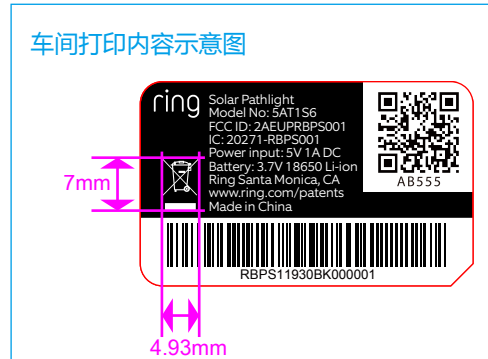

C50S-BLK_Product Label

Size : 44*27mm

Material: PET

Label location