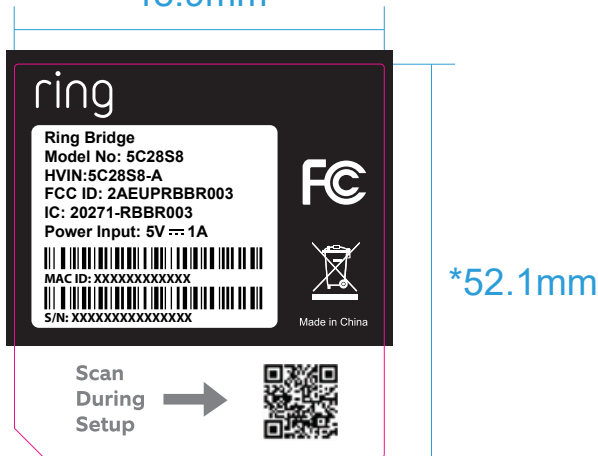

# Bridge V2 Product label

\*48.9mm

\*52.1mm

**Material:50# White PET**  
**Label Tolerance -/+0.2MM**

**Scale 1:1**

**QR:<https://ring.com/s?m=MAC&d=br&n=full 17 digits serial number&v=2>**

ring

Ring Bridge  
Model No: 5C28S8  
HVIN:5C28S8-A  
FCC ID: 2AEUPRBBR003  
IC: 20271-RBBR003  
Power Input: 5V  $\overline{\text{---}}$  1A

Made in China

MAC ID: XXXXXXXXXXXXX

S/N: XXXXXXXXXXXXX

Scan  
During  
Setup  $\rightarrow$