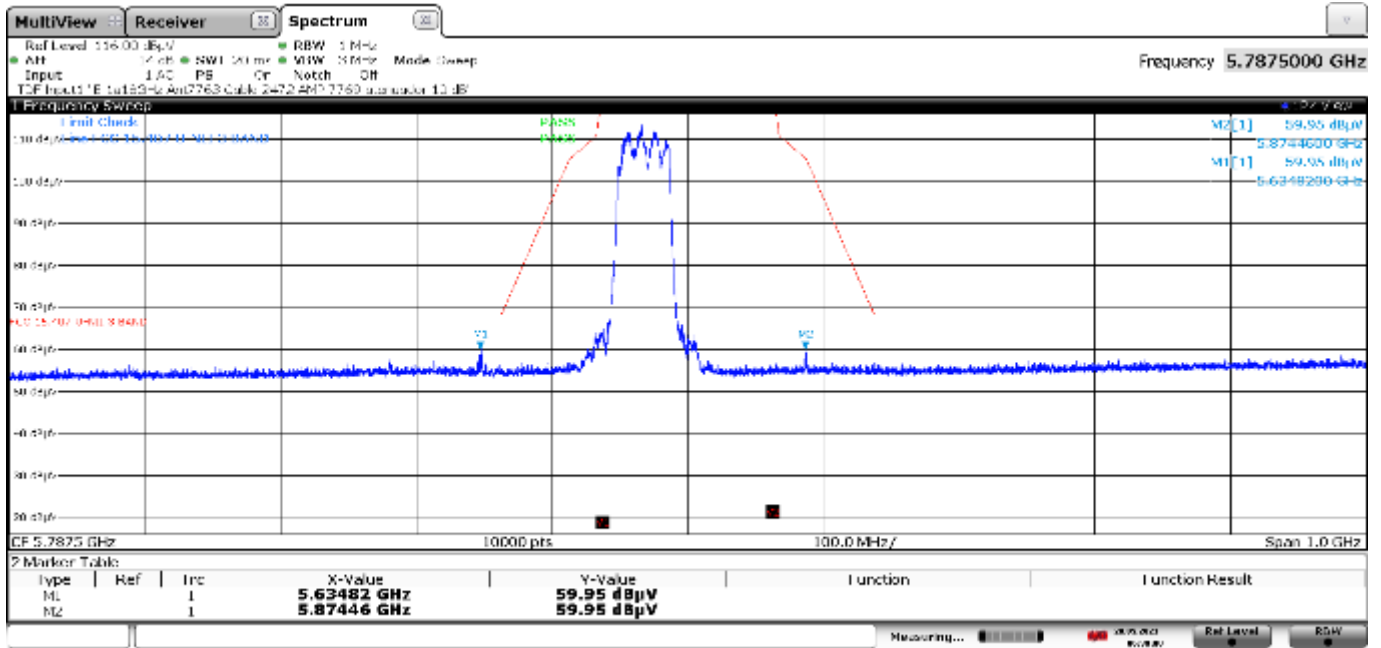

- Low Channel:

13:41:53 10.05.2021

- High Channel:

13:45:56 10.05.2021

• MIMO 802.11 ax40:

- Low Channel:

- High Channel:

- MIMO 802.11 ac80:

- Single Channel:

08:52:54 30.05.2021

- MIMO 802.11 ax80:

- Single Channel:

08:53:38 30.05.2021