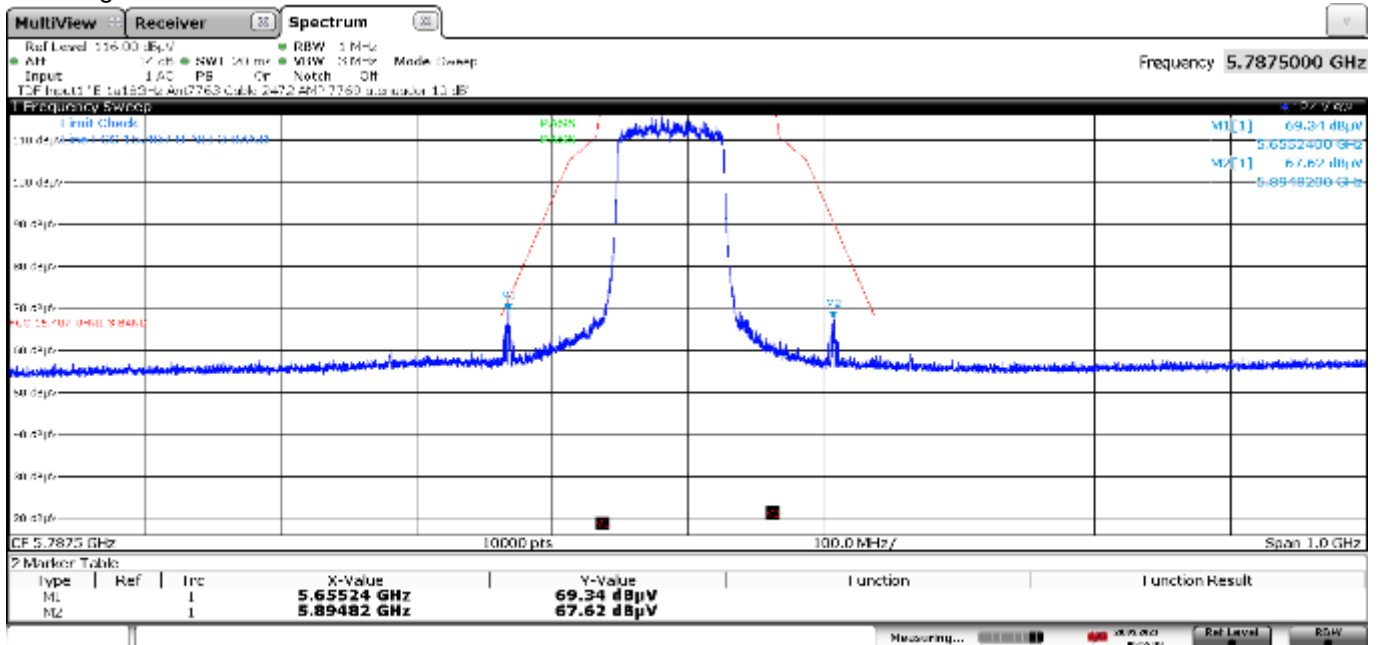

- Low Channel:

13:41:53 10.05.2021

- High Channel:

13:45:56 10.05.2021

• MIMO 802.11 ax40:

- Low Channel:

- High Channel:

- MIMO 802.11 ac80:

- Single Channel:

08:52:54 30.05.2021

- MIMO 802.11 ax80:

- Single Channel:

08:53:38 30.05.2021