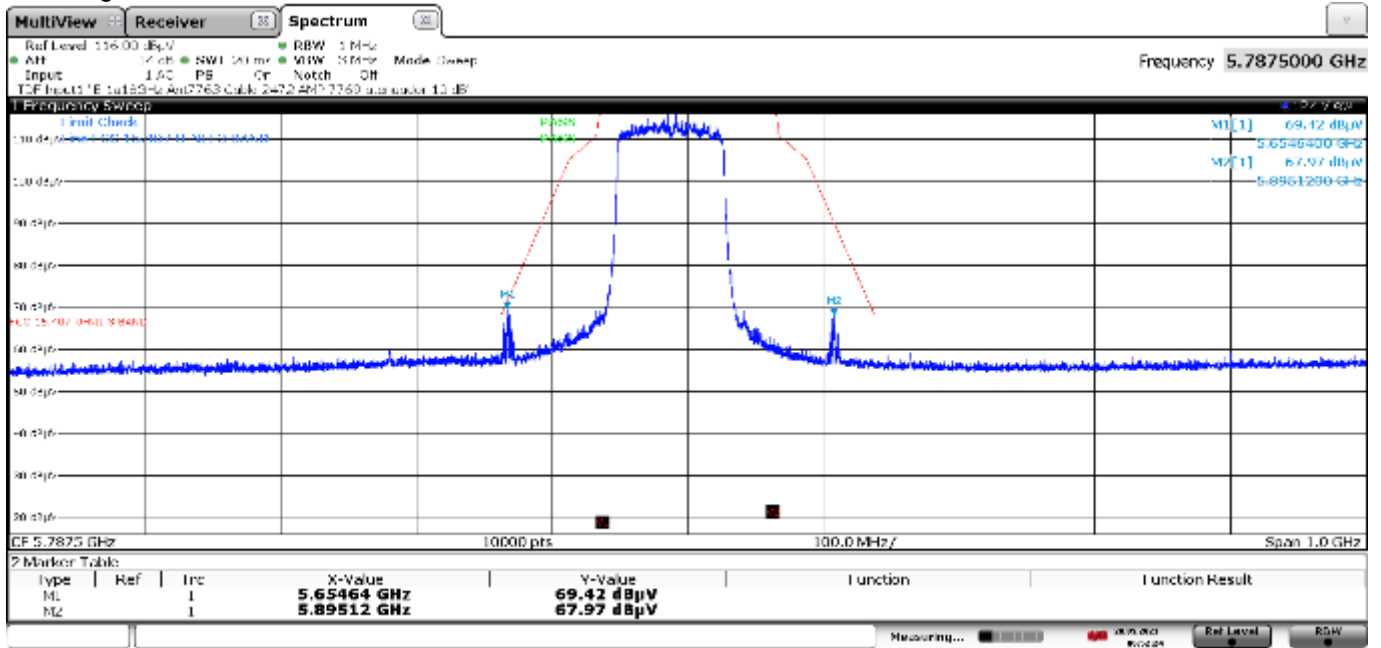

- Low Channel:

13:41:53 10.05.2021

- High Channel:

13:45:56 10.05.2021

• MIMO 802.11 ax40:

- Low Channel:

- High Channel:

- MIMO 802.11 ac80:

- Single Channel:

08:52:54 30.05.2021

- MIMO 802.11 ax80:

- Single Channel:

08:53:38 30.05.2021