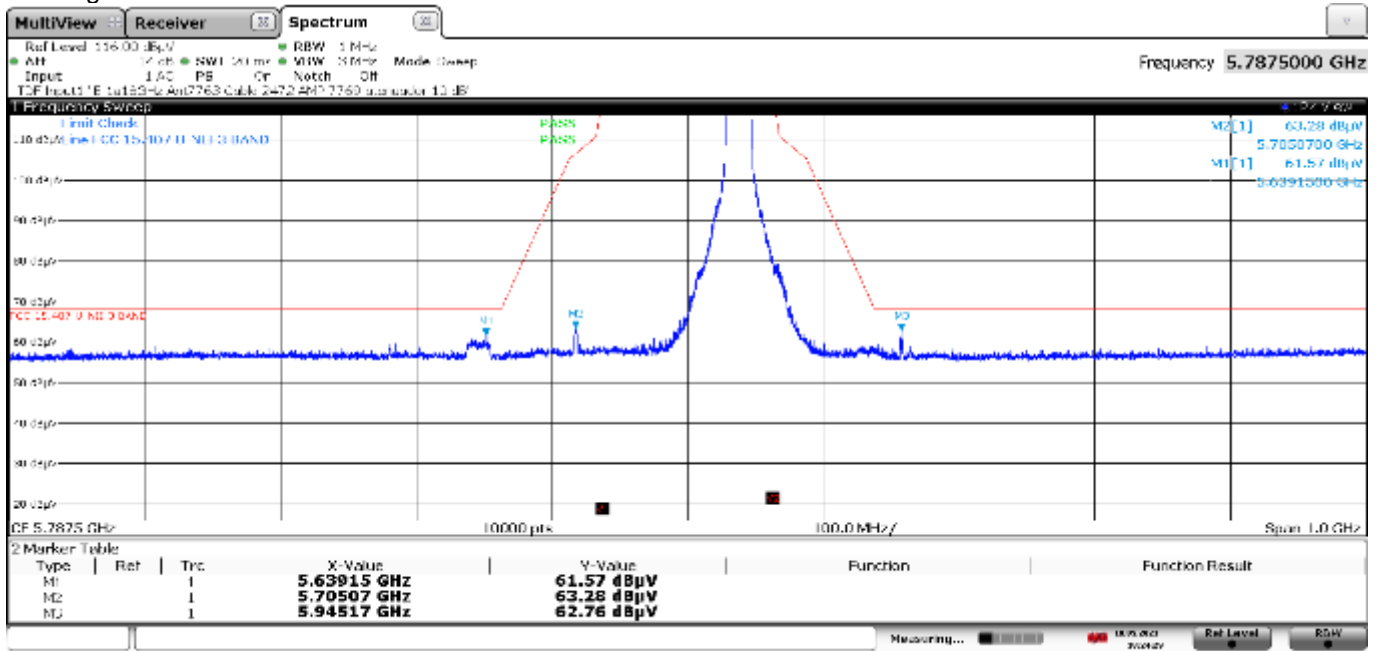

• MIMO 802.11 ac20:

- Low Channel:

11:27:59 10.05.2021

- CHANNEL (153):

12:07:47 10.05.2021

- Middle Channel:

14:53:00 10.05.2021

- CHANNEL (161):

13:52:32 10.05.2021

- High Channel:

18:24:10 10.05.2021

- MIMO 802.11 ax20:

- Low Channel:

18:58:10 10.05.2021

- CHANNEL (153):

- Middle Channel: