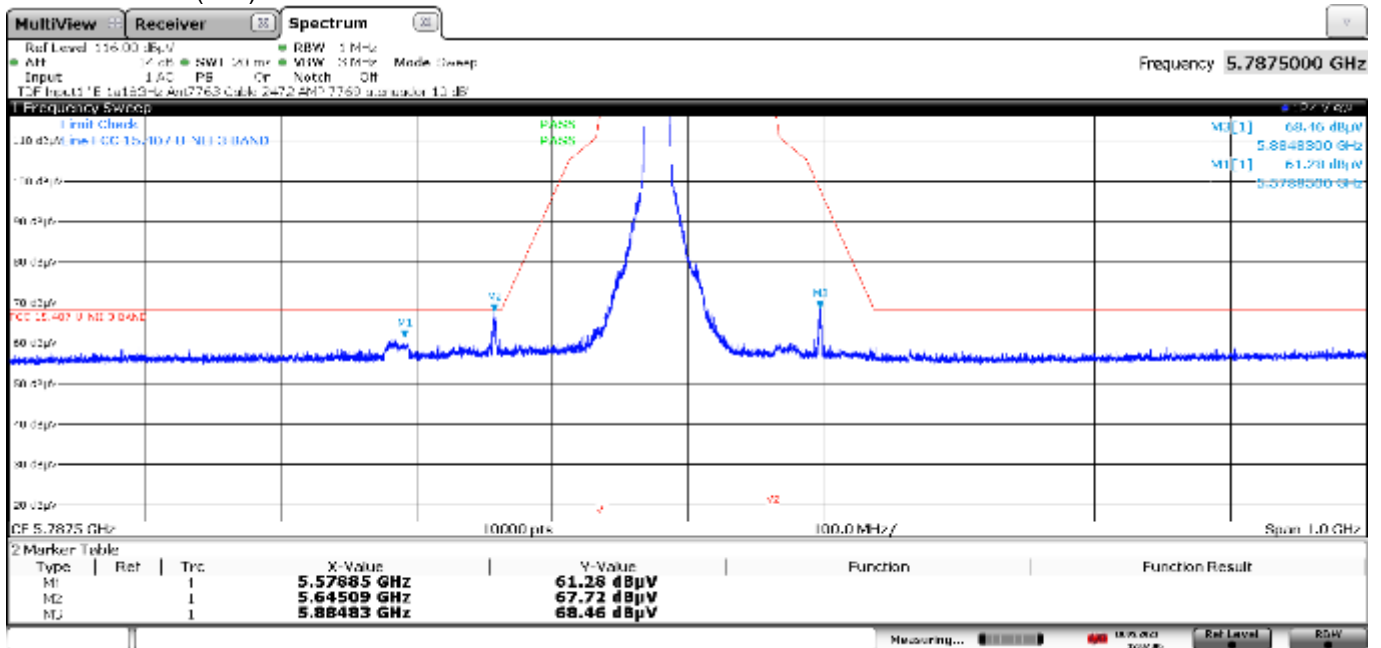

• MIMO 802.11 ac20:

- Low Channel:

11:27:59 10.05.2021

- CHANNEL (153):

12:07:47 10.05.2021

- Middle Channel:

14:53:00 10.05.2021

- CHANNEL (161):

13:52:32 10.05.2021

- High Channel:

18:24:10 10.05.2021

- MIMO 802.11 ax20:

- Low Channel:

18:58:10 10.05.2021

- CHANNEL (153):

- Middle Channel: