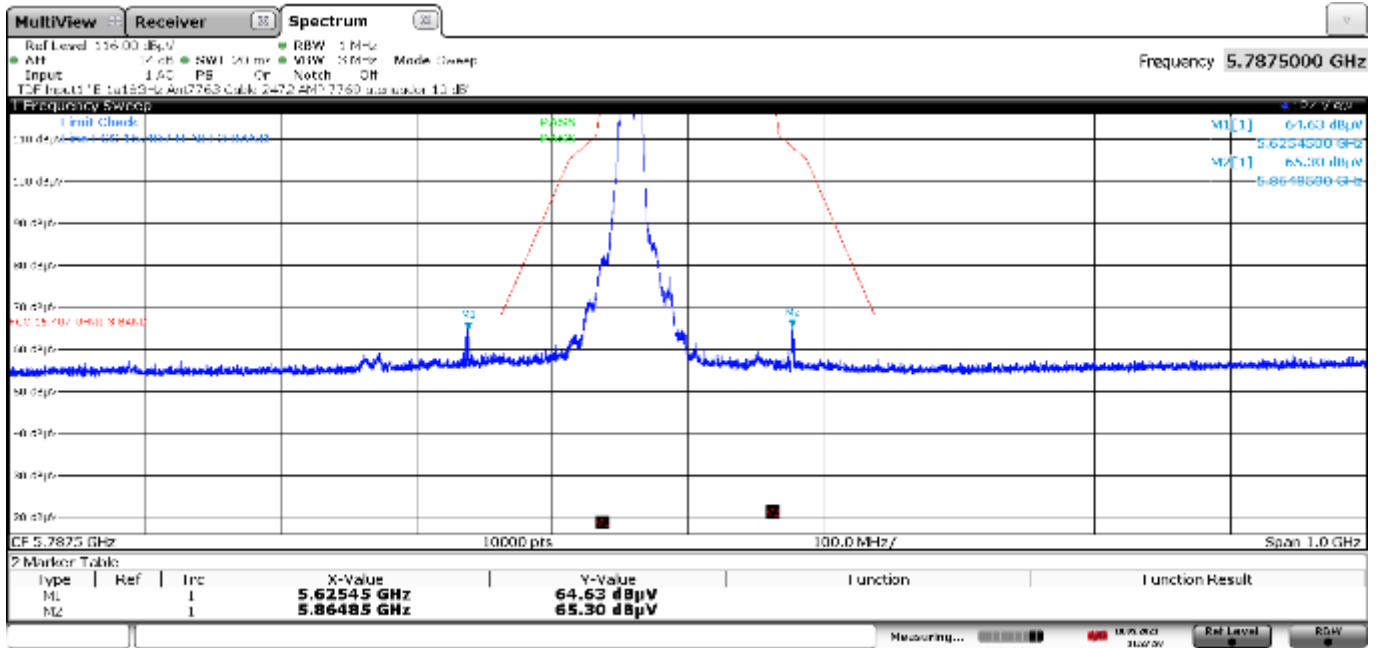

• MIMO 802.11 ac20:

- Low Channel:

11:27:59 10.05.2021

- CHANNEL (153):

12:07:47 10.05.2021

- Middle Channel:

14:53:00 10.05.2021

- CHANNEL (161):

13:52:32 10.05.2021

- High Channel:

18:24:10 10.05.2021

- MIMO 802.11 ax20:

- Low Channel:

18:58:10 10.05.2021

- CHANNEL (153):

- Middle Channel: