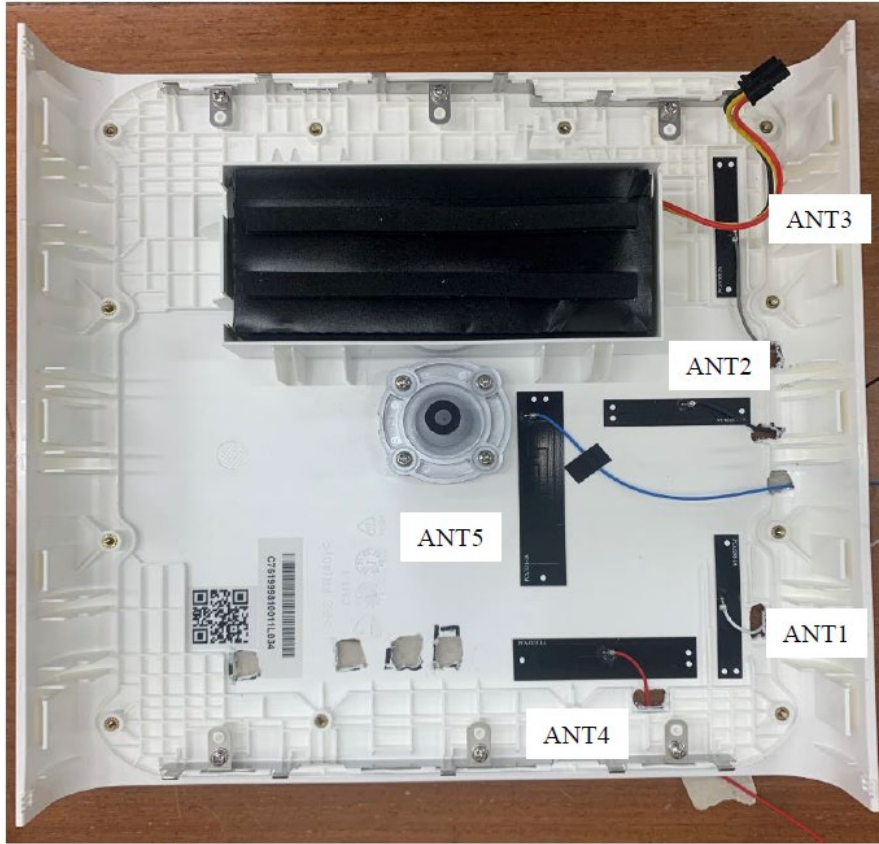

Antenna Report

Product Specifications

Model: 5F48E9

FCC ID: 2AEUPBHASG001

Antenna Measurement- Setup Photos

Outdoor Antennas

Indoor Antennas

Internal WiFi/BT/GPS Antennas

ANT1

Freq:2.4~2.5 / 5.15~5.85GHz

Sizq:52*8.4mm

Type:PCB_0.4mm

Cable:145 mm

ANT2

Freq:2.4~2.5 / 5.15~5.85GHz

Sizq:50*10mm

Type:PCB_0.4mm

Cable:165 mm

ANT3

Freq:2.4~2.5GHz

Sizq:52*8.4mm

Type:PCB_0.4mm

Cable:150 mm

ANT4