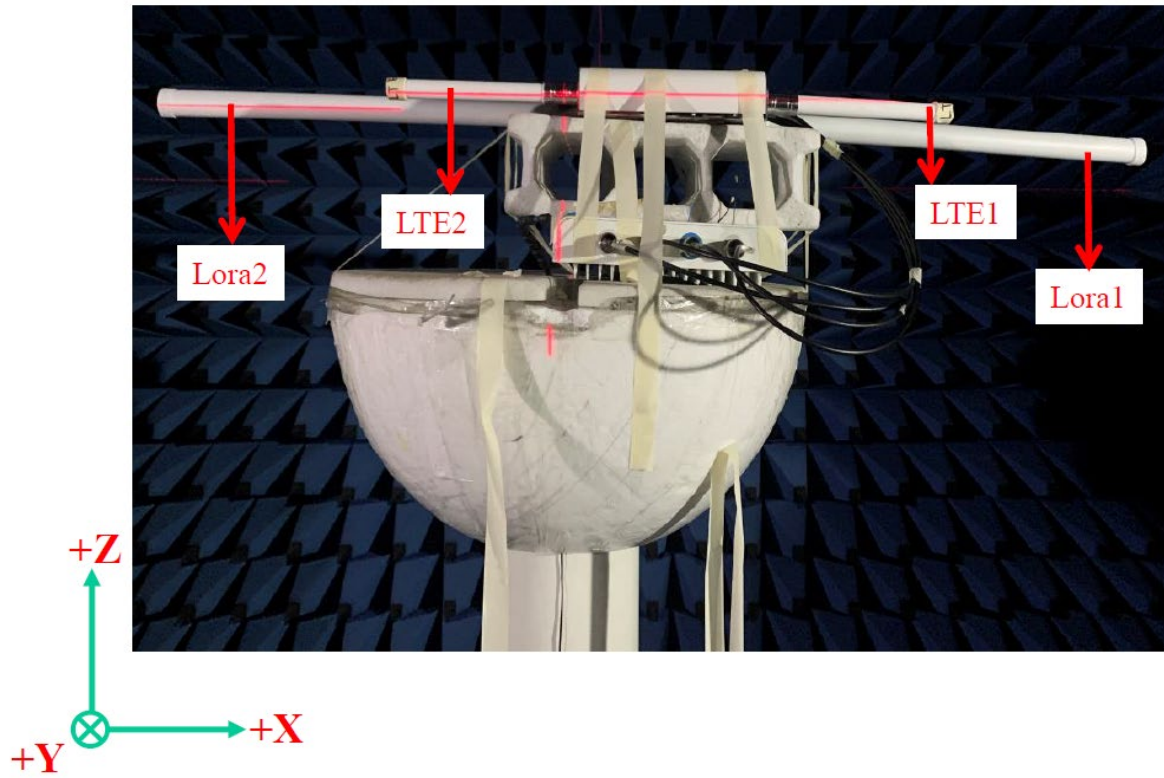

Antenna Report

Product Specifications

Model: 5F48E9

FCC ID: 2AEUPBHASG001

Antenna Measurement- Setup Photos

Outdoor Antennas

Indoor Antennas

Internal WiFi/BT/GPS Antennas