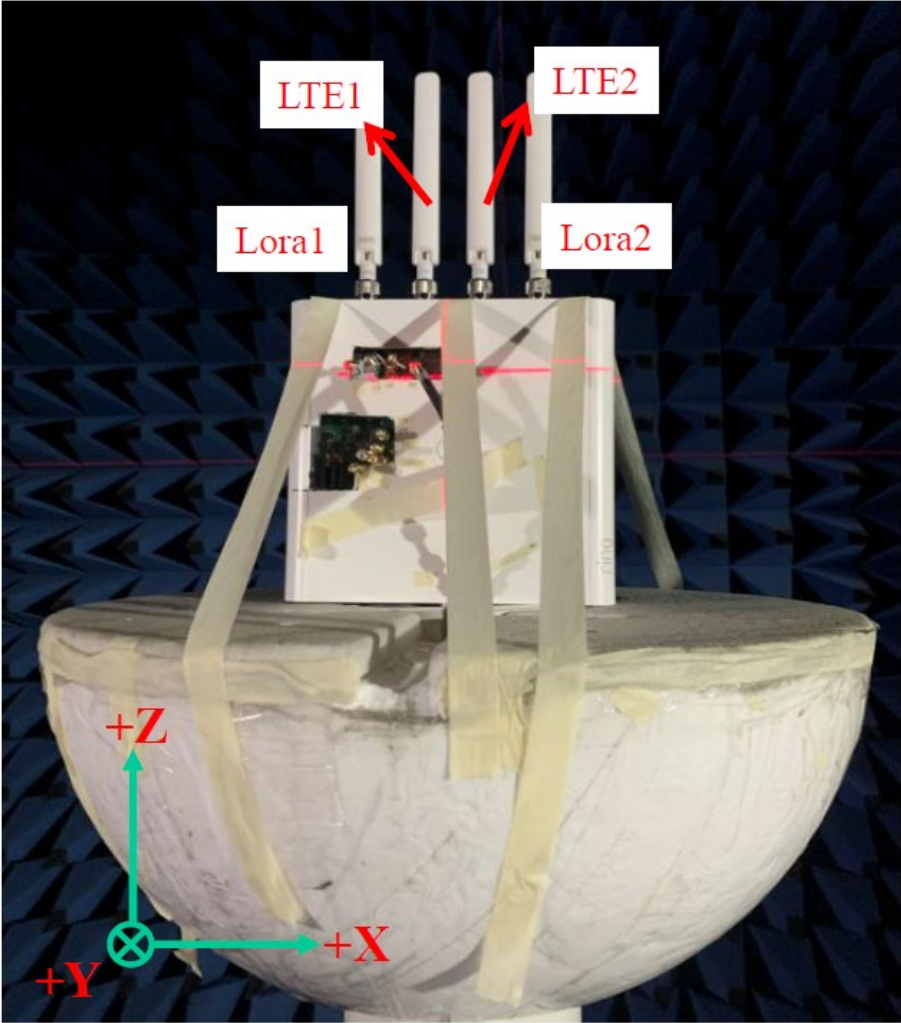

Antenna Report

Product Specifications

Model: 5F48E9

FCC ID: 2AEUPBHASG001

Antenna Measurement- Setup Photos

Outdoor Antennas

Indoor Antennas

Internal WiFi/BT/GPS Antennas

ANT1

Freq:2.4~2.5 / 5.15~5.85GHz

Sizq:52*8.4mm

Type:PCB_0.4mm

Cable:145 mm

ANT2

Freq:2.4~2.5 / 5.15~5.85GHz

Sizq:50*10mm

Type:PCB_0.4mm

Cable:165 mm

ANT3

Freq:2.4~2.5GHz

Sizq:52*8.4mm

Type:PCB_0.4mm

Cable:150 mm

ANT4