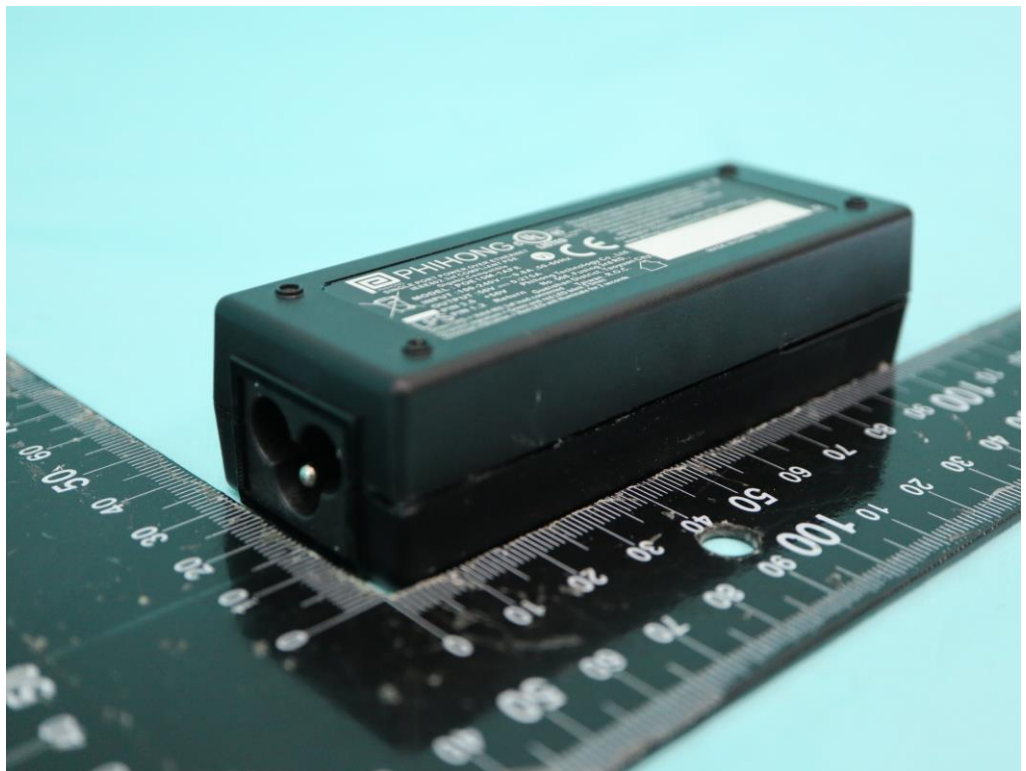

6ft Ethernet Cable

INDOOR ADAPTER

OUTDOOR ADAPTER

PoE Adapter 1

PoE Adapter 2

Adapter 2