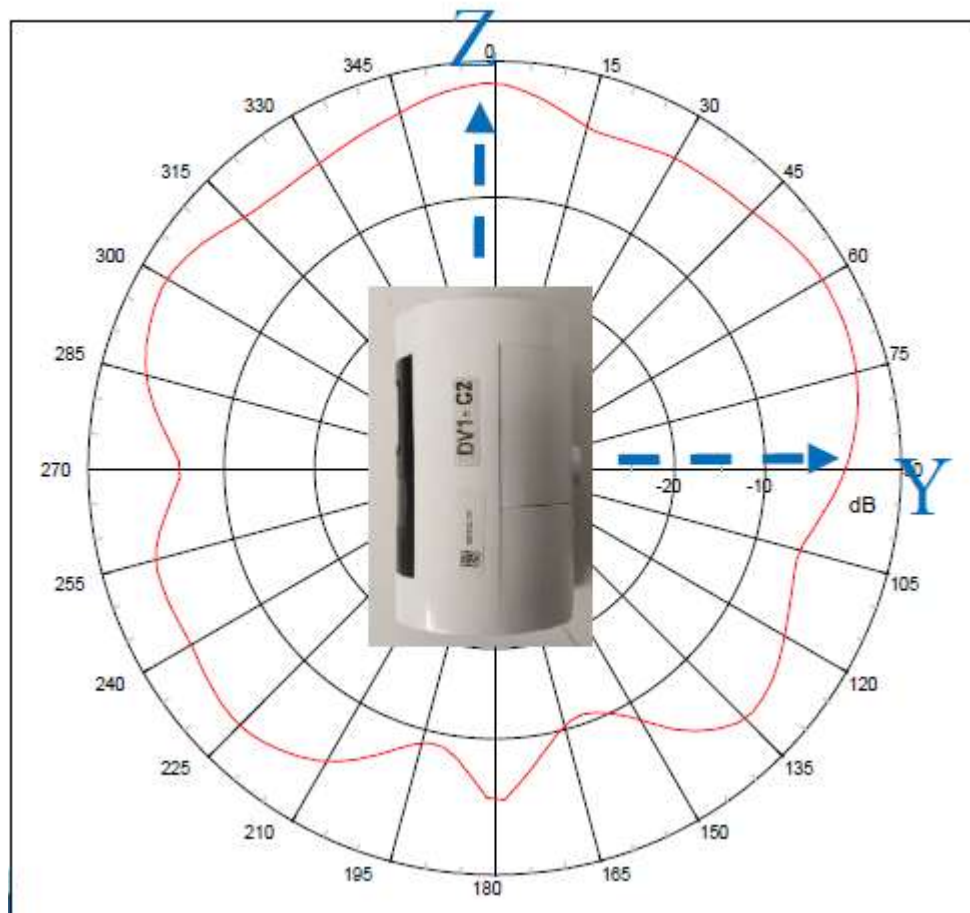

YZ-plane

Wieson Technologies Co., LTD.

Address : 15F, No.237, Sec.1, Datong Rd., Xizhi Dist., New Taipei City 221006, Taiwan

Phone : 886-2-2647-1896

Website : www.wieson.com