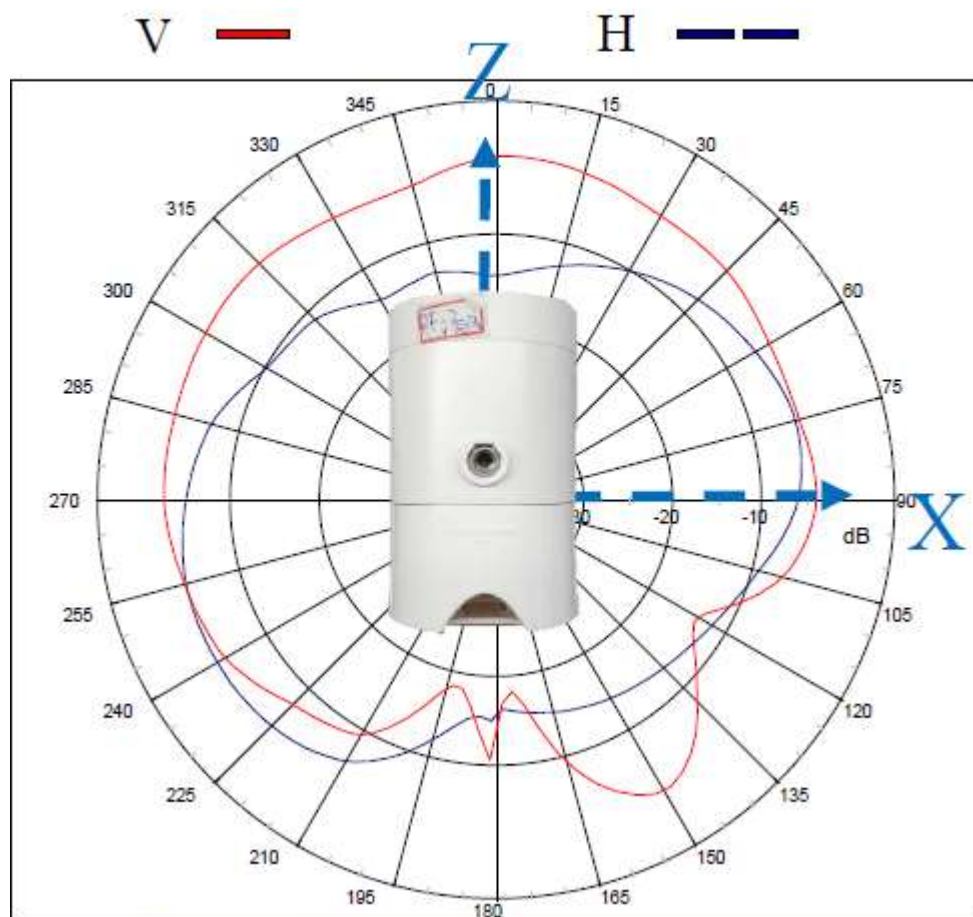

XZ-plane

Wieson Technologies Co., LTD.

Address : 15F, No.237, Sec.1, Datong Rd., Xizhi Dist., New Taipei City 221006, Taiwan

Phone : 886-2-2647-1896

Website : www.wieson.com