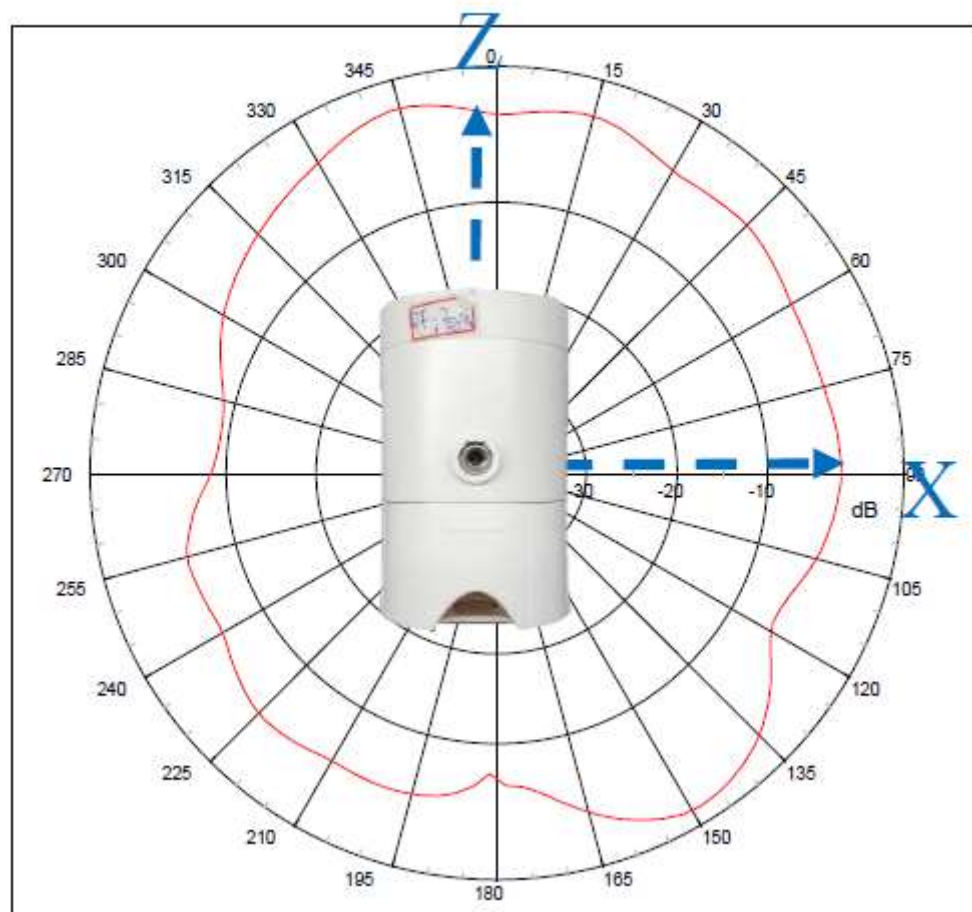

XZ-plane

Wieson Technologies Co., LTD.

Address : 15F, No.237, Sec.1, Datong Rd., Xizhi Dist., New Taipei City 221006, Taiwan

Phone : 886-2-2647-1896

Website : www.wieson.com