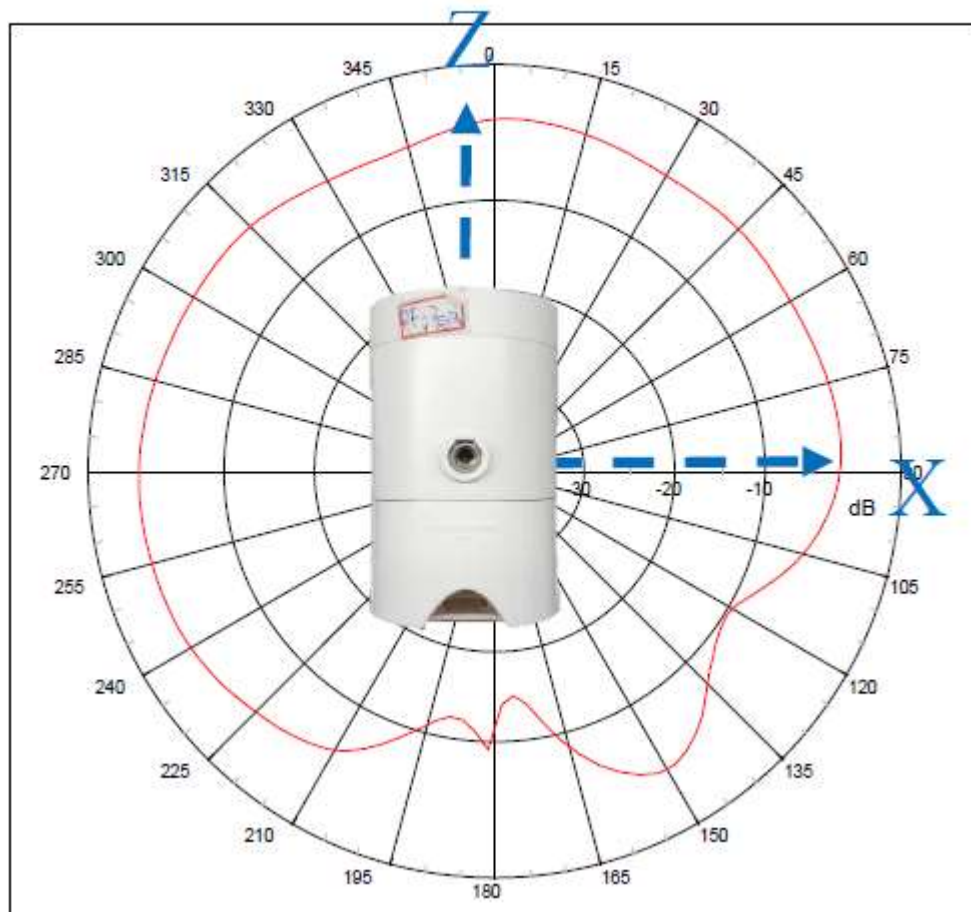

XZ-plane

Wieson Technologies Co., LTD.

Address : 15F, No.237, Sec.1, Datong Rd., Xizhi Dist., New Taipei City 221006, Taiwan

Phone : 886-2-2647-1896

Website : www.wieson.com