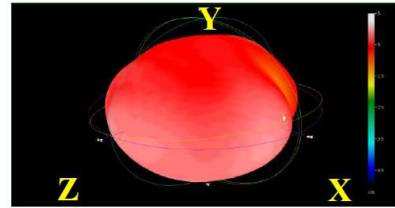

Antenna Pattern

Rogers:2.45GHz)