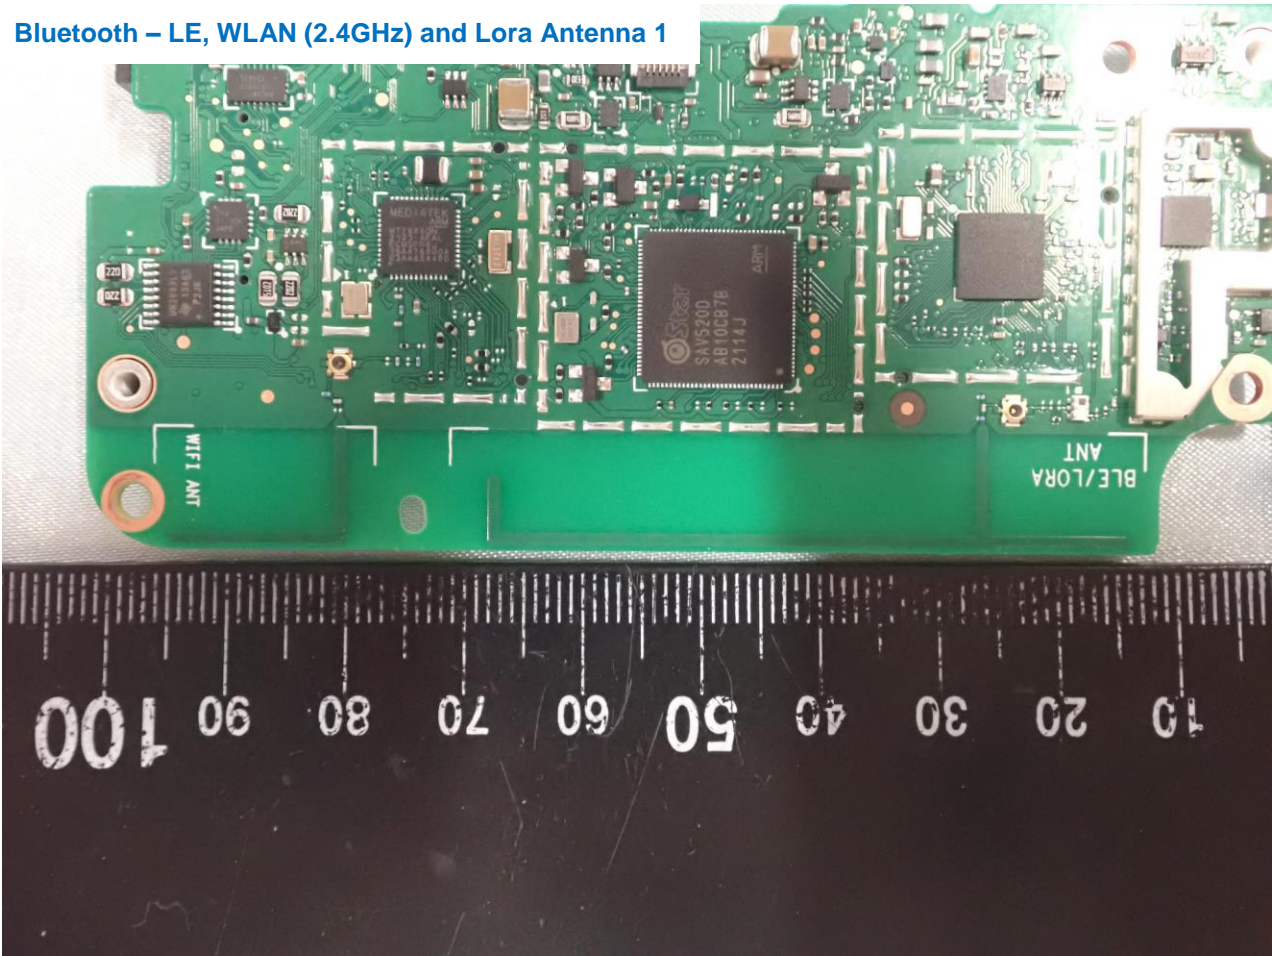

3. Internal Photograph of EUT

Brand Name: ring / Model Name: 5F34E9

Bluetooth – LE, WLAN (2.4GHz) and Lora Antenna 1

Bluetooth – LE, WLAN (2.4GHz) and Lora Antenna 2

————THE END————