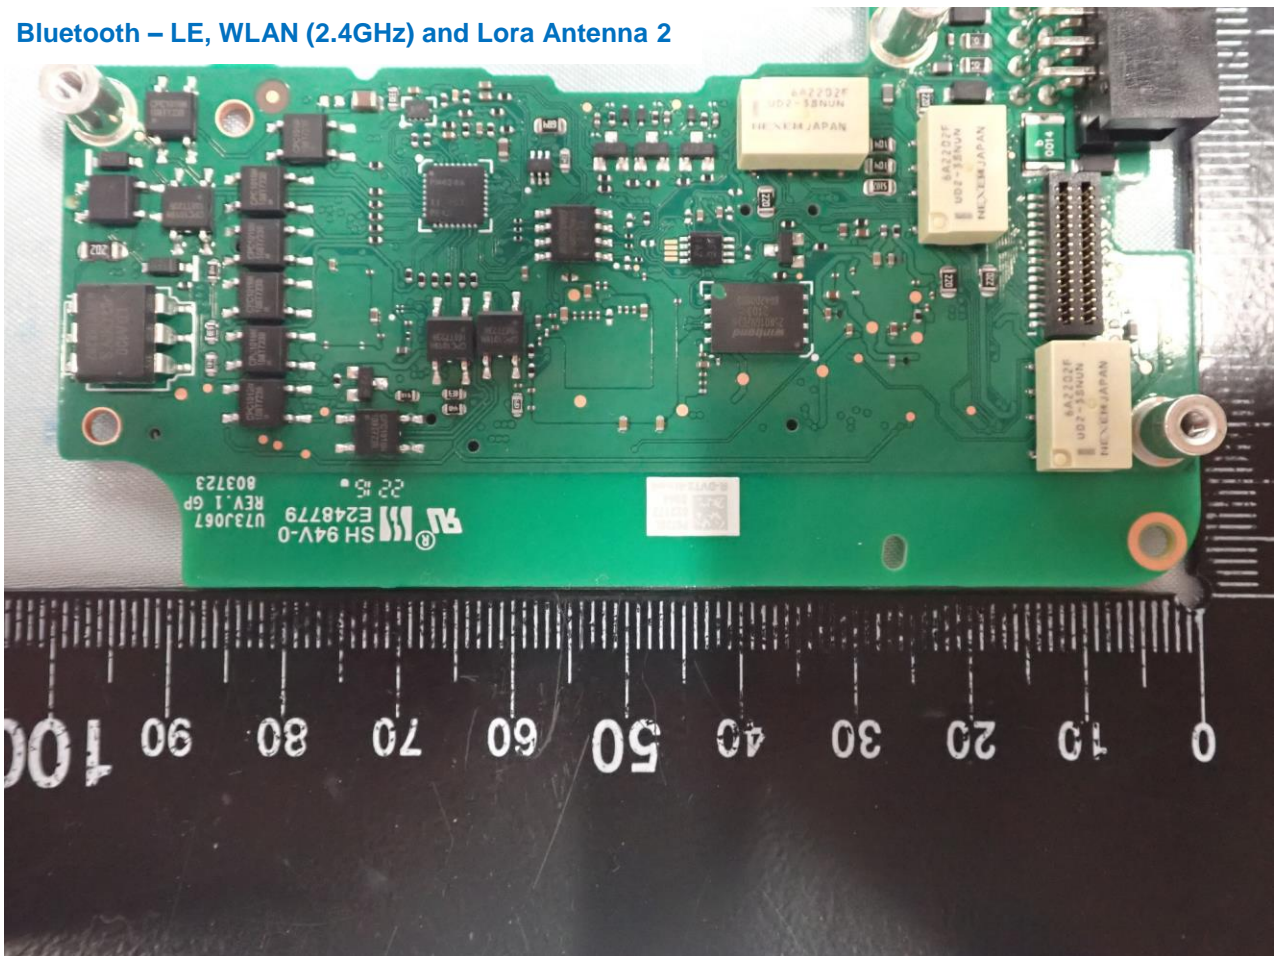

3. Internal Photograph of EUT

Brand Name: ring / Model Name: 5F34E9

Bluetooth – LE, WLAN (2.4GHz) and Lora Antenna 1

Bluetooth – LE, WLAN (2.4GHz) and Lora Antenna 2

————THE END————