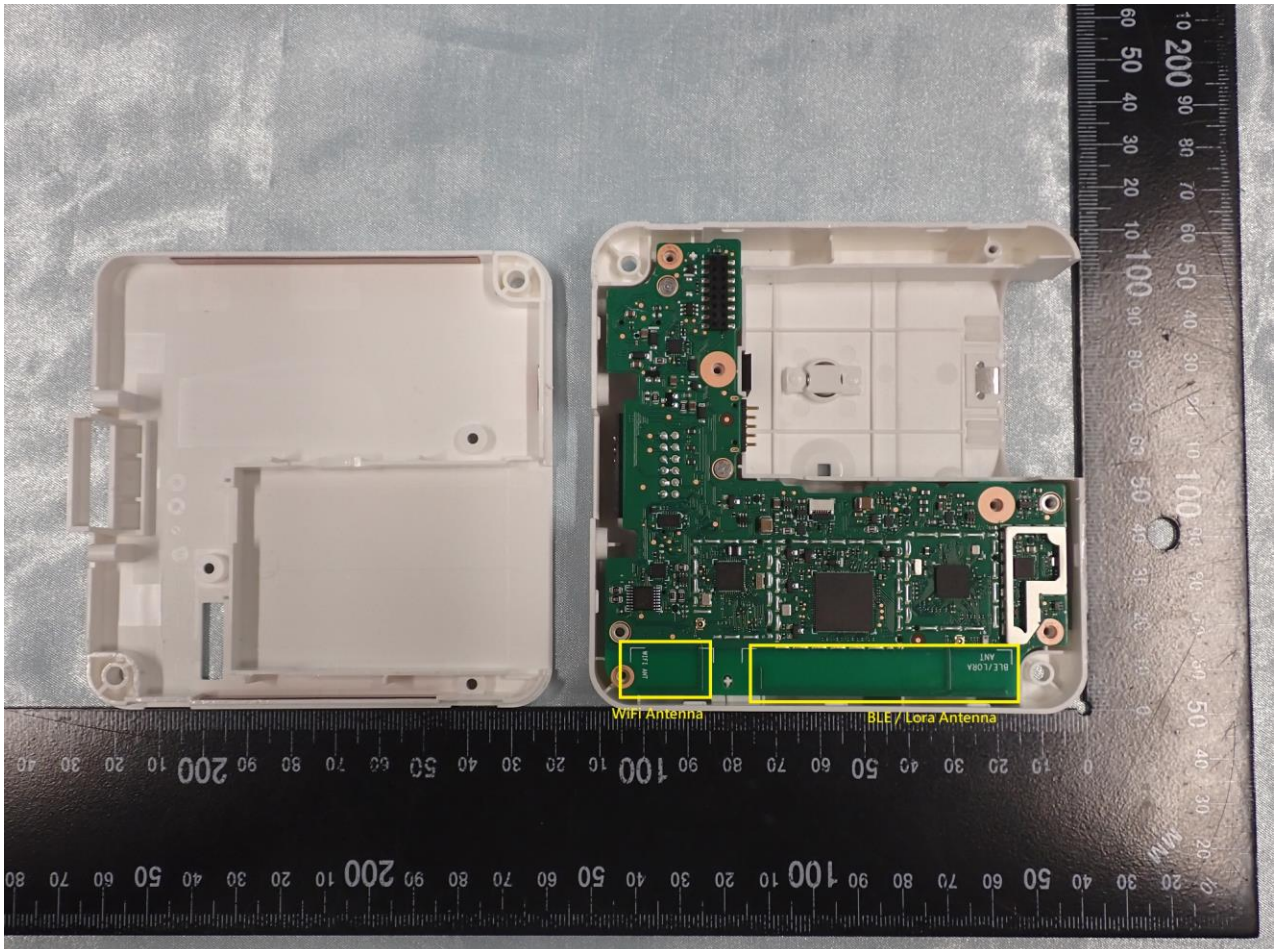

3. Internal Photograph of EUT

Brand Name: ring / Model Name: 5F34E9

Bluetooth – LE, WLAN (2.4GHz) and Lora Antenna 1

Bluetooth – LE, WLAN (2.4GHz) and Lora Antenna 2

————THE END————