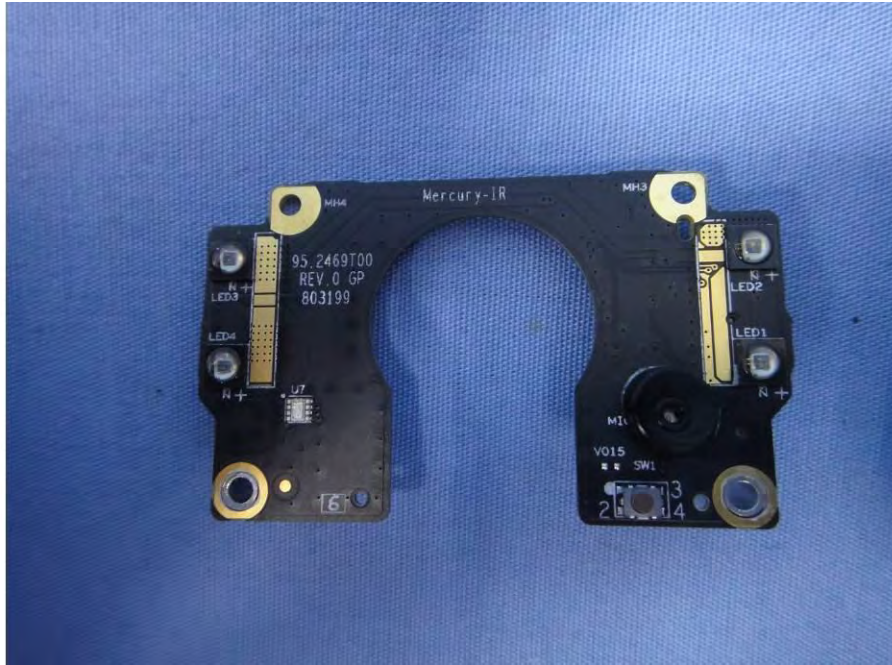

Internal Photos

Model Number: Ring Video Doorbell 2

FCC ID: 2AEUPBHARG043

EUT Photo (1)

EUT Photo (2)

EUT Photo (5)

EUT Photo (6)

EUT Photo (7)

EUT Photo (8)

EUT Photo (9)

EUT Photo (10)

EUT Photo (11)

EUT Photo (12)

EUT Photo (13)

EUT Photo (14)

EUT Photo (15)

EUT Photo (16)

EUT Photo (17)

EUT Photo (18)

EUT Photo (19)

EUT Photo (20)

EUT Photo (21)

EUT Photo (22)

EUT Photo (23)

EUT Photo (24)

EUT Photo (25)

EUT Photo (26)

EUT Photo (27)