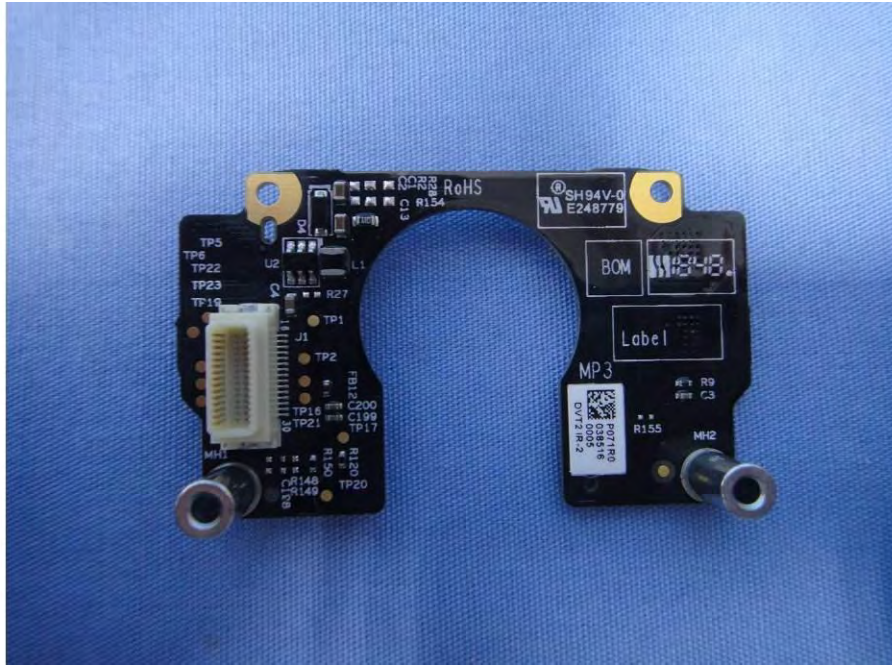

Internal Photos

Model Number: Ring Video Doorbell 2

FCC ID: 2AEUPBHARG043

EUT Photo (1)

EUT Photo (2)

EUT Photo (5)

EUT Photo (6)

EUT Photo (7)

EUT Photo (8)

EUT Photo (9)

EUT Photo (10)

EUT Photo (11)

EUT Photo (12)

EUT Photo (13)

EUT Photo (14)

EUT Photo (15)

EUT Photo (16)

EUT Photo (17)

EUT Photo (18)

EUT Photo (19)

EUT Photo (20)

EUT Photo (21)

EUT Photo (22)

EUT Photo (23)

EUT Photo (24)

EUT Photo (25)

EUT Photo (26)

EUT Photo (27)