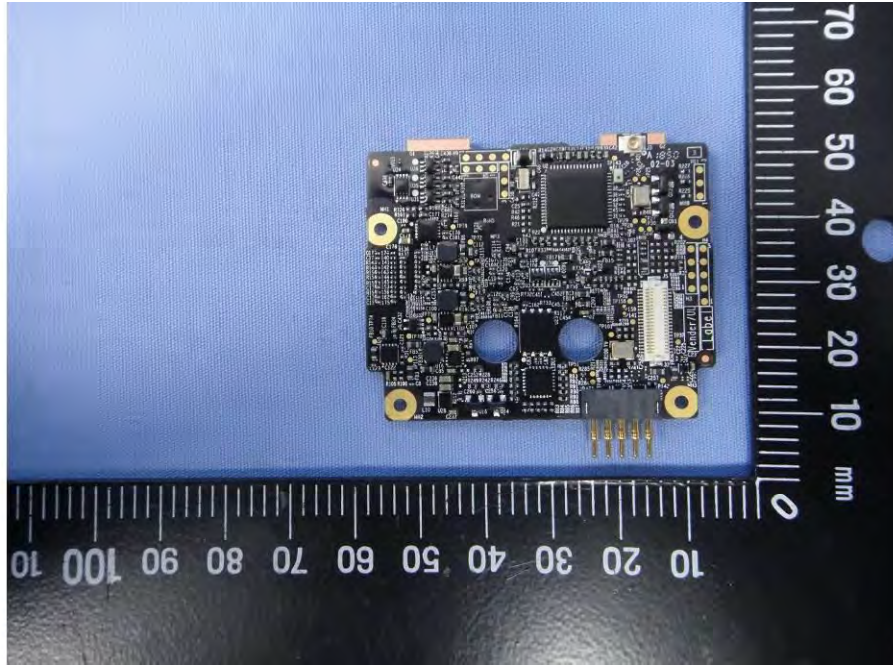

Internal Photos

Model Number: Ring Video Doorbell 2

FCC ID: 2AEUPBHARG043

EUT Photo (1)

EUT Photo (2)

EUT Photo (5)

EUT Photo (6)

EUT Photo (7)

EUT Photo (8)

EUT Photo (9)

EUT Photo (10)

EUT Photo (11)

EUT Photo (12)

EUT Photo (13)

EUT Photo (14)

EUT Photo (15)