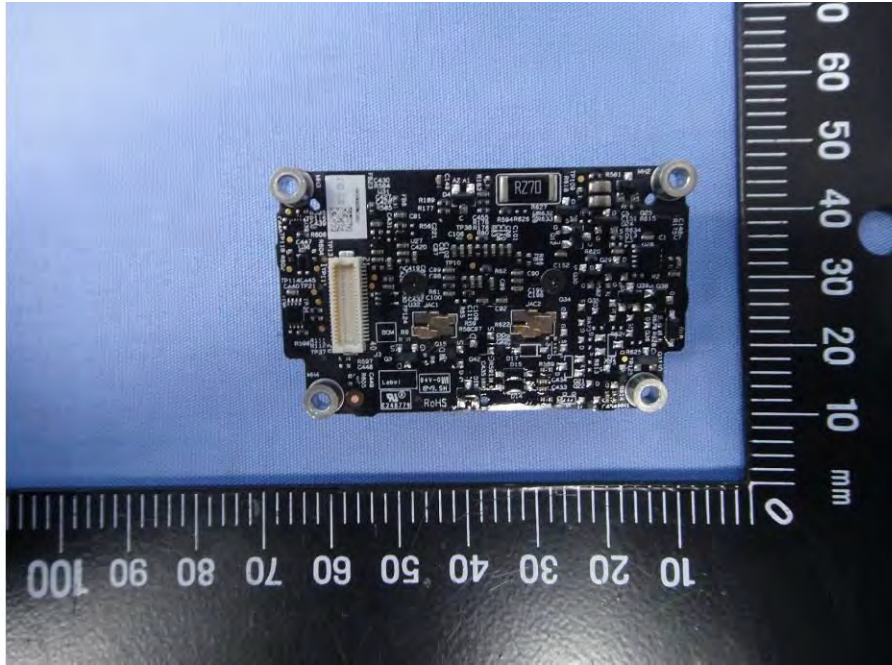

Internal Photos

Model Number: Ring Video Doorbell 2

FCC ID: 2AEUPBHARG043

EUT Photo (1)

EUT Photo (2)

EUT Photo (5)

EUT Photo (6)

EUT Photo (7)

EUT Photo (8)

EUT Photo (9)

EUT Photo (10)

EUT Photo (11)

EUT Photo (12)

EUT Photo (13)

EUT Photo (14)

EUT Photo (15)