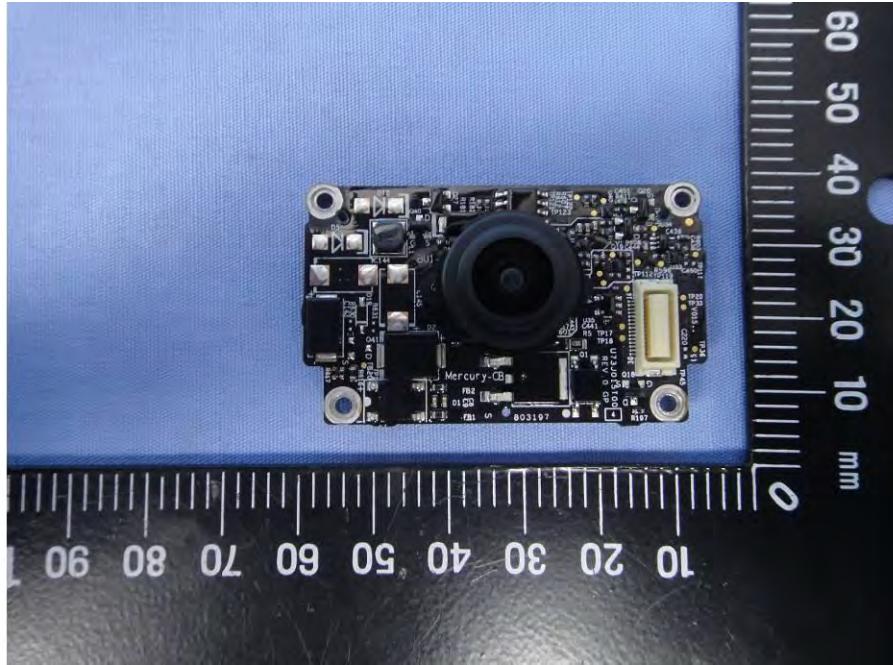

Internal Photos

Model Number: Ring Video Doorbell 2

FCC ID: 2AEUPBHARG043

EUT Photo (1)

EUT Photo (2)

EUT Photo (5)

EUT Photo (6)

EUT Photo (7)

EUT Photo (8)

EUT Photo (9)

EUT Photo (10)

EUT Photo (11)

EUT Photo (12)

EUT Photo (13)

EUT Photo (14)

EUT Photo (15)

EUT Photo (16)

EUT Photo (17)

EUT Photo (18)

EUT Photo (19)

EUT Photo (20)

EUT Photo (21)

EUT Photo (22)

EUT Photo (23)