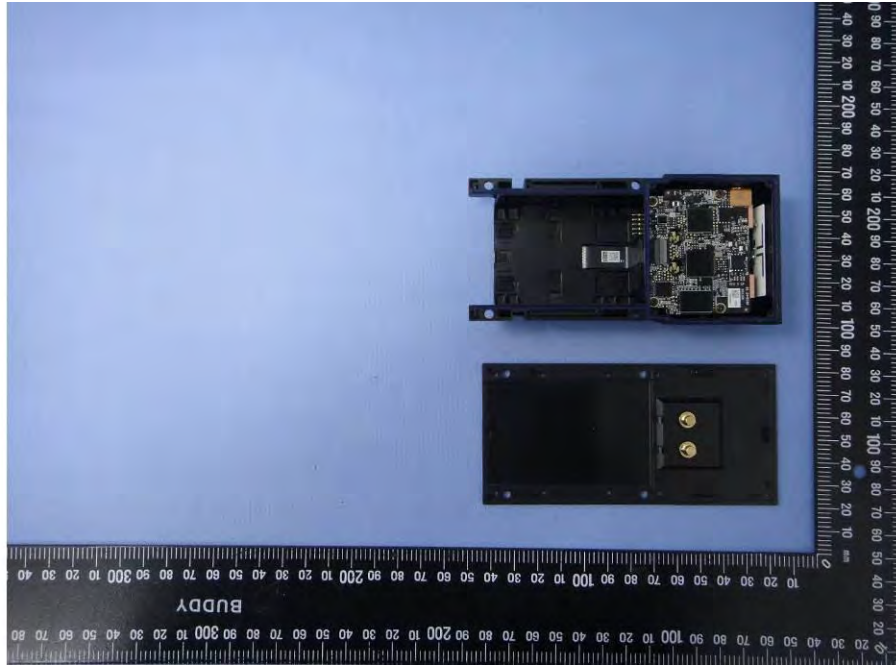

Internal Photos

Model Number: Ring Video Doorbell 2

FCC ID: 2AEUPBHARG043

EUT Photo (1)

EUT Photo (2)

EUT Photo (5)

EUT Photo (6)

EUT Photo (7)

EUT Photo (8)

EUT Photo (9)

EUT Photo (10)

EUT Photo (11)

EUT Photo (12)

EUT Photo (13)

EUT Photo (14)

EUT Photo (15)