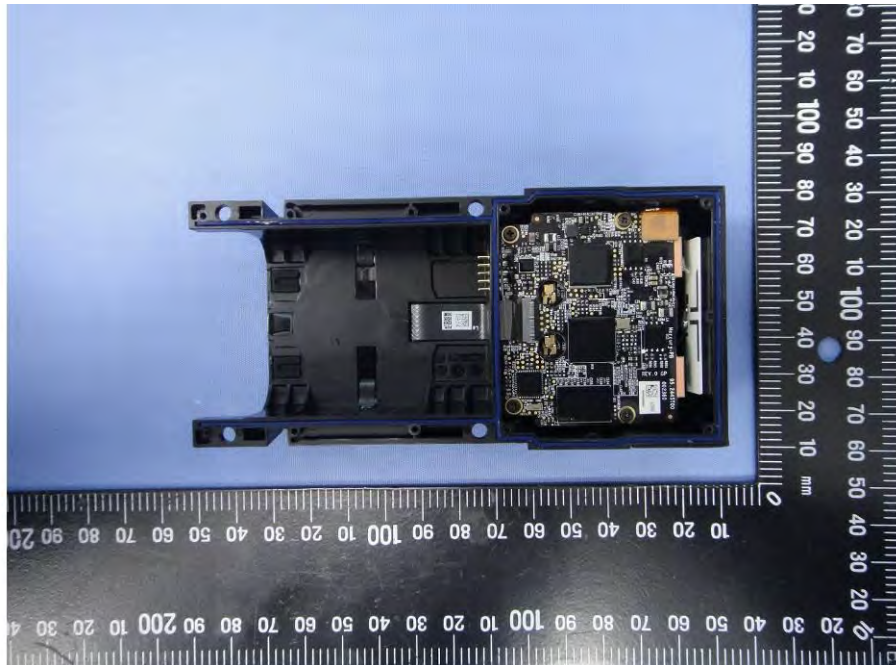

Internal Photos

Model Number: Ring Video Doorbell 2

FCC ID: 2AEUPBHARG043

EUT Photo (1)

EUT Photo (2)

EUT Photo (5)

EUT Photo (6)

EUT Photo (7)

EUT Photo (8)

EUT Photo (9)

EUT Photo (10)

EUT Photo (11)

EUT Photo (12)

EUT Photo (13)

EUT Photo (14)

EUT Photo (15)