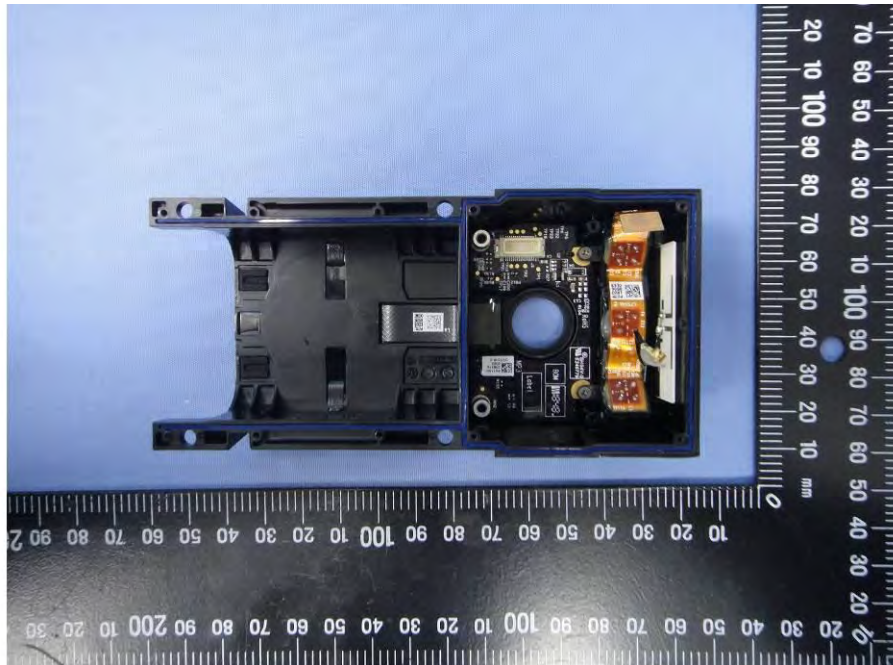

Internal Photos

Model Number: Ring Video Doorbell 2

FCC ID: 2AEUPBHARG043

EUT Photo (1)

EUT Photo (2)

EUT Photo (5)

EUT Photo (6)

EUT Photo (7)

EUT Photo (8)

EUT Photo (9)

EUT Photo (10)

EUT Photo (11)

EUT Photo (12)

EUT Photo (13)

EUT Photo (14)

EUT Photo (15)

EUT Photo (16)

EUT Photo (17)

EUT Photo (18)

EUT Photo (19)

EUT Photo (20)

EUT Photo (21)

EUT Photo (22)

EUT Photo (23)