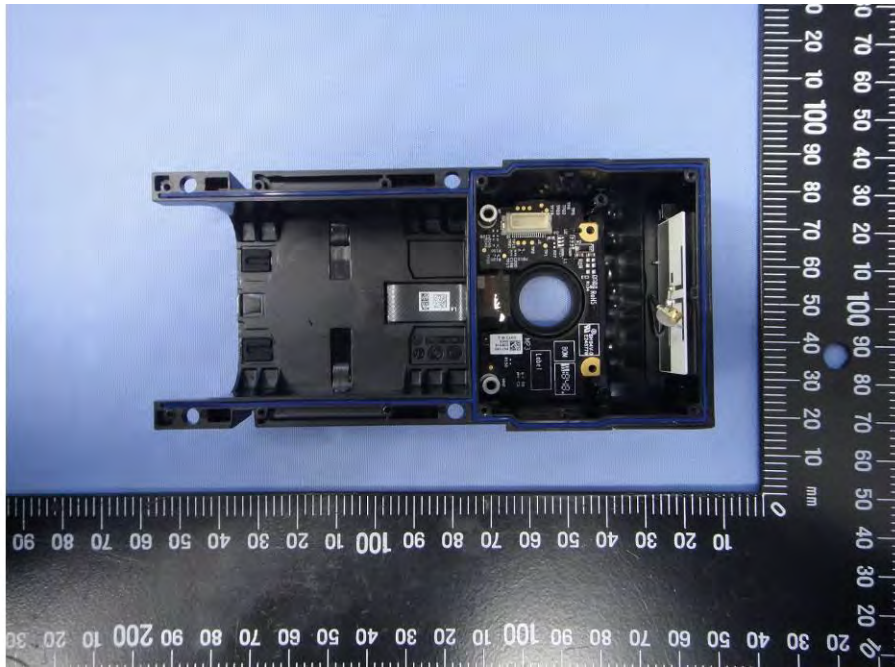

Internal Photos

Model Number: Ring Video Doorbell 2

FCC ID: 2AEUPBHARG043

EUT Photo (1)

EUT Photo (2)

EUT Photo (5)

EUT Photo (6)

EUT Photo (7)

EUT Photo (16)

EUT Photo (17)

EUT Photo (18)

EUT Photo (19)

EUT Photo (20)

EUT Photo (21)

EUT Photo (22)

EUT Photo (23)