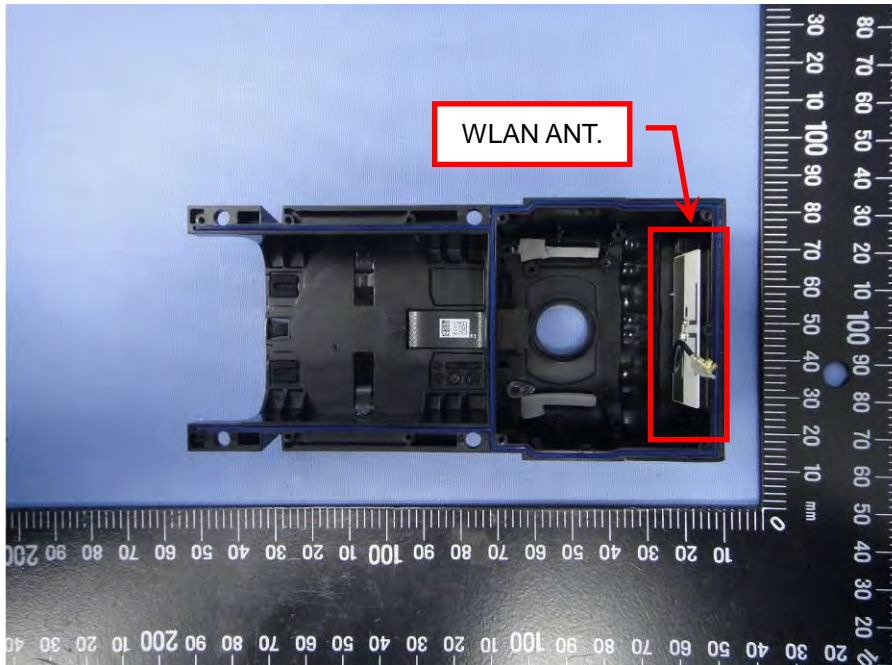

EUT Photo (24)