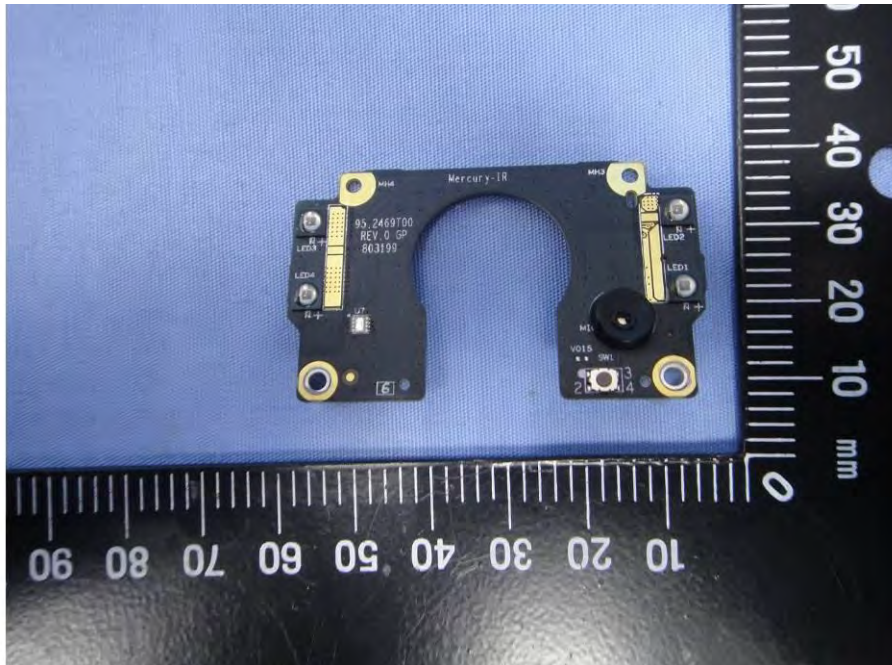

Internal Photos

Model Number: Ring Video Doorbell 2

FCC ID: 2AEUPBHARG043

EUT Photo (1)

EUT Photo (2)

EUT Photo (5)

EUT Photo (6)

EUT Photo (7)

EUT Photo (16)

EUT Photo (17)

EUT Photo (18)

EUT Photo (19)

EUT Photo (20)

EUT Photo (21)

EUT Photo (22)

EUT Photo (23)

EUT Photo (24)

EUT Photo (25)

EUT Photo (26)

EUT Photo (27)