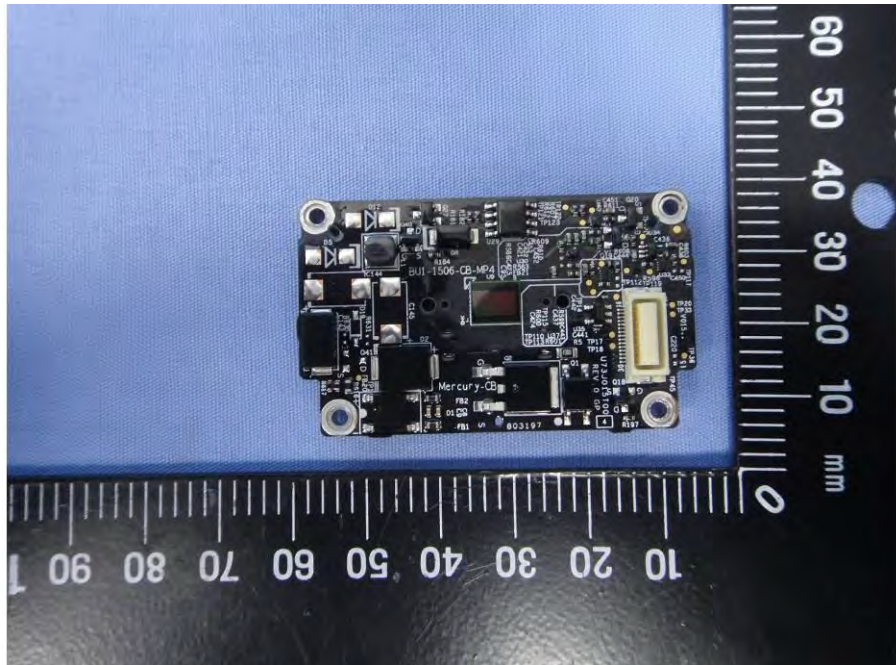

Internal Photos

Model Number: Ring Video Doorbell 2

FCC ID: 2AEUPBHARG043

EUT Photo (1)

EUT Photo (2)

EUT Photo (5)

EUT Photo (6)

EUT Photo (7)

EUT Photo (8)

EUT Photo (9)

EUT Photo (10)

EUT Photo (11)

EUT Photo (12)

EUT Photo (13)

EUT Photo (14)

EUT Photo (15)

EUT Photo (16)

EUT Photo (17)

EUT Photo (18)

EUT Photo (19)

EUT Photo (20)

EUT Photo (21)

EUT Photo (22)

EUT Photo (23)