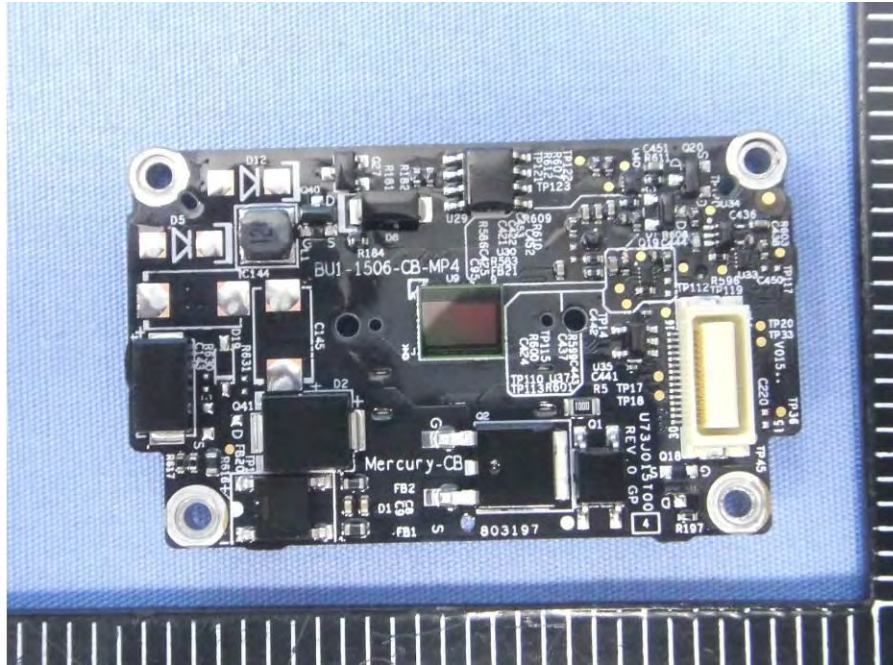

Internal Photos

Model Number: Ring Video Doorbell 2

FCC ID: 2AEUPBHARG043

EUT Photo (1)

EUT Photo (2)

EUT Photo (5)

EUT Photo (6)

EUT Photo (7)

EUT Photo (8)

EUT Photo (9)

EUT Photo (10)

EUT Photo (11)

EUT Photo (12)

EUT Photo (13)

EUT Photo (14)

EUT Photo (15)

EUT Photo (16)

EUT Photo (17)

EUT Photo (18)

EUT Photo (19)

EUT Photo (20)

EUT Photo (21)

EUT Photo (22)

EUT Photo (23)