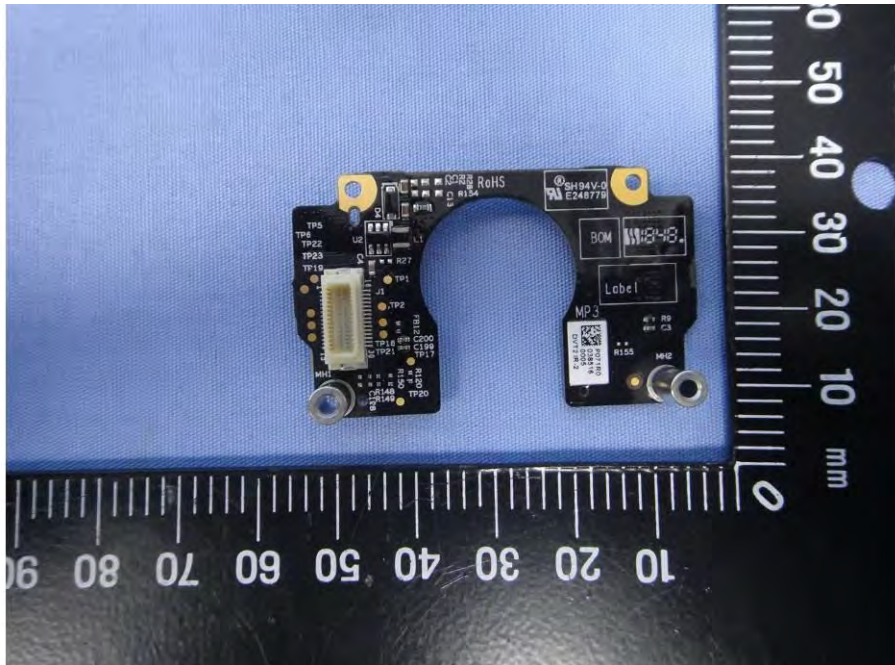

Internal Photos

Model Number: Ring Video Doorbell 2

FCC ID: 2AEUPBHARG043

EUT Photo (1)

EUT Photo (2)

EUT Photo (5)

EUT Photo (6)

EUT Photo (7)

EUT Photo (16)

EUT Photo (17)

EUT Photo (18)

EUT Photo (19)

EUT Photo (20)

EUT Photo (21)

EUT Photo (22)

EUT Photo (23)