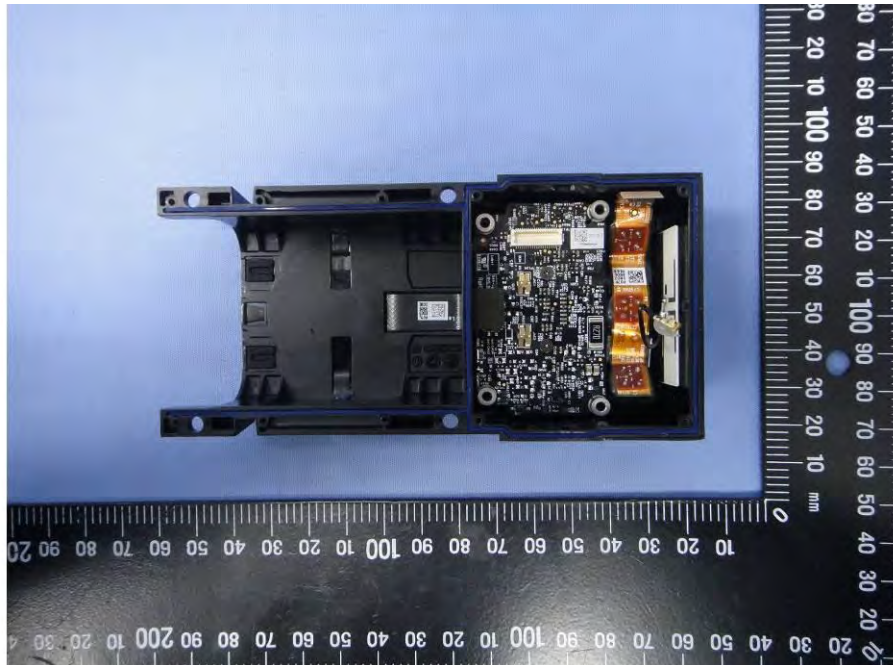

Internal Photos

Model Number: Ring Video Doorbell 2

FCC ID: 2AEUPBHARG043

EUT Photo (1)

EUT Photo (2)

EUT Photo (5)

EUT Photo (6)

EUT Photo (7)

EUT Photo (8)

EUT Photo (9)

EUT Photo (10)

EUT Photo (11)

EUT Photo (12)

EUT Photo (13)

EUT Photo (14)

EUT Photo (15)