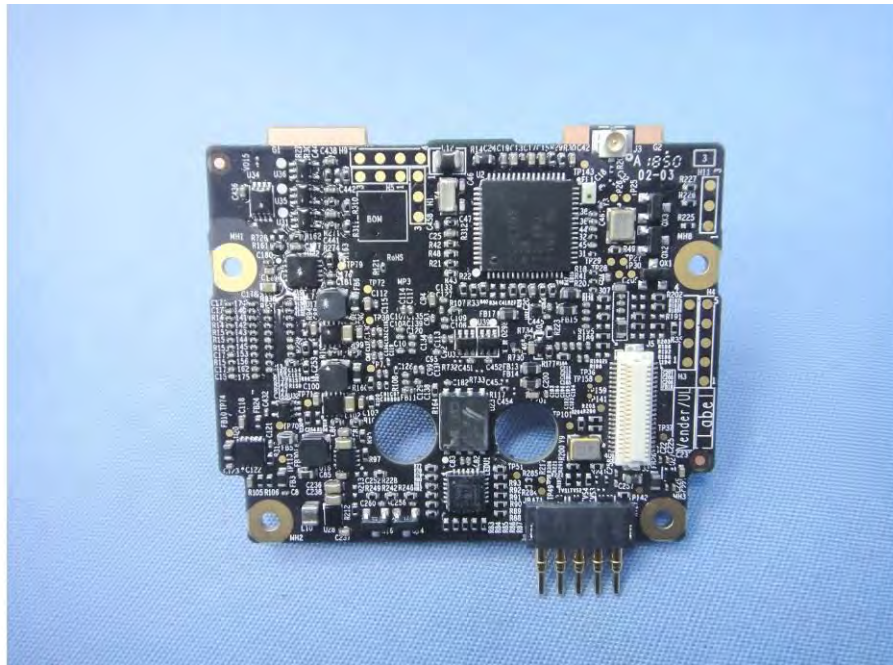

Internal Photos

Model Number: Ring Video Doorbell 2

FCC ID: 2AEUPBHARG043

EUT Photo (1)

EUT Photo (2)

EUT Photo (5)

EUT Photo (6)

EUT Photo (7)

EUT Photo (8)

EUT Photo (9)

EUT Photo (10)

EUT Photo (11)

EUT Photo (12)

EUT Photo (13)

EUT Photo (14)

EUT Photo (15)