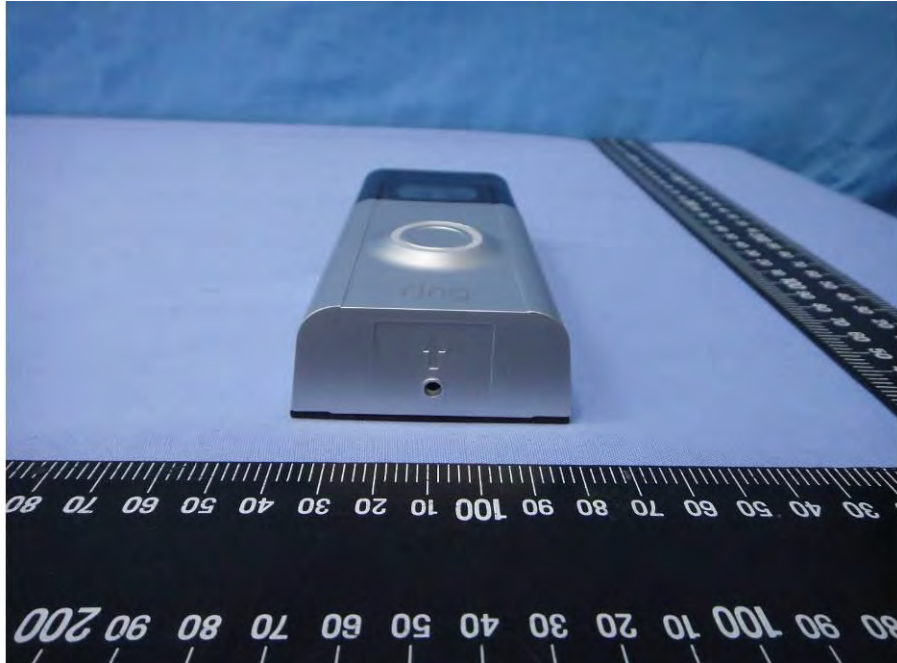

EUT Photo (7)