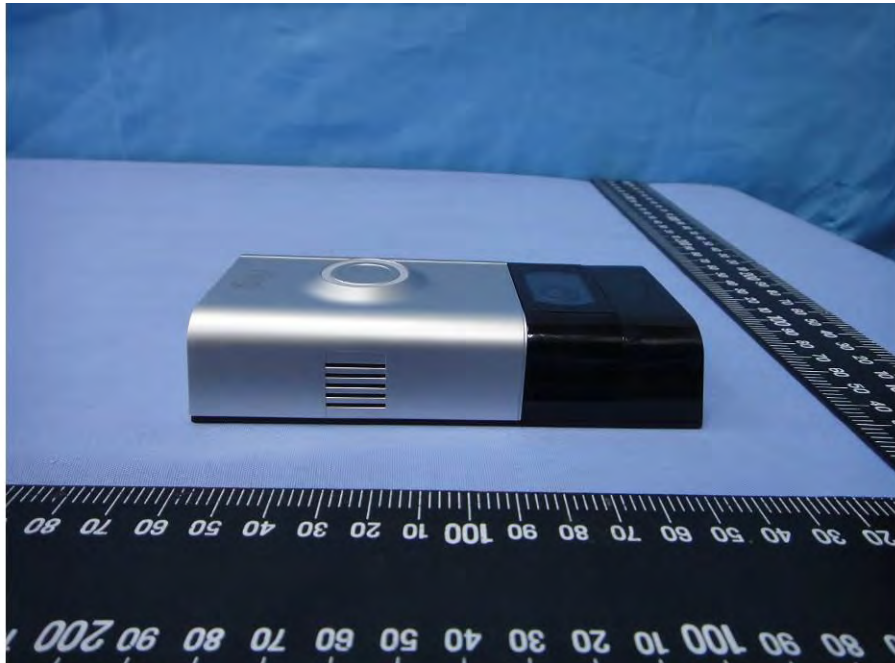

External Photos

Model Number: Ring Video Doorbell 2

FCC ID: 2AEUPBHARG043

EUT Photo (1)

EUT Photo (2)

EUT Photo (3)

EUT Photo (4)

EUT Photo (5)