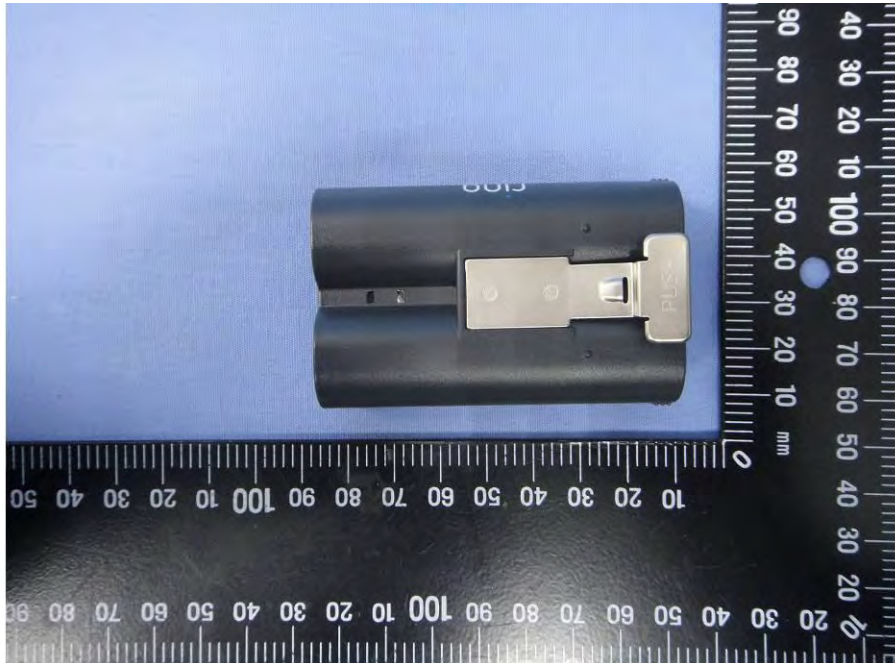

External Photos

Model Number: Ring Video Doorbell 2

FCC ID: 2AEUPBHARG043

EUT Photo (1)

EUT Photo (2)

EUT Photo (3)

EUT Photo (4)

EUT Photo (5)

EUT Photo (6)

EUT Photo (7)

EUT Photo (8)

EUT Photo (9)

EUT Photo (10)

EUT Photo (11)

EUT Photo (12)

EUT Photo (13)