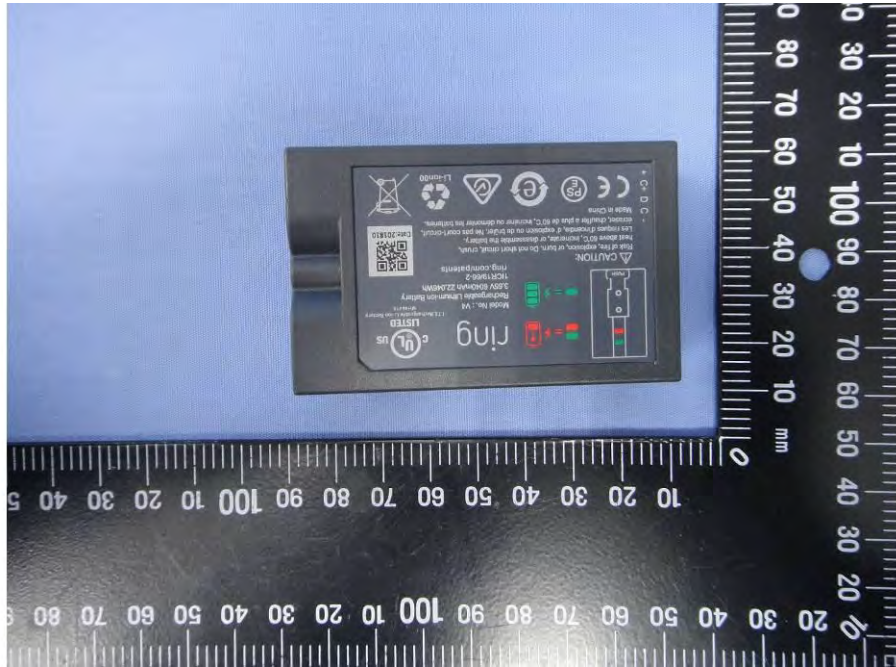

External Photos

Model Number: Ring Video Doorbell 2

FCC ID: 2AEUPBHARG043

EUT Photo (1)

EUT Photo (2)

EUT Photo (3)

EUT Photo (4)

EUT Photo (5)

EUT Photo (6)

EUT Photo (7)

EUT Photo (8)

EUT Photo (9)

EUT Photo (10)

EUT Photo (11)

EUT Photo (12)

EUT Photo (13)