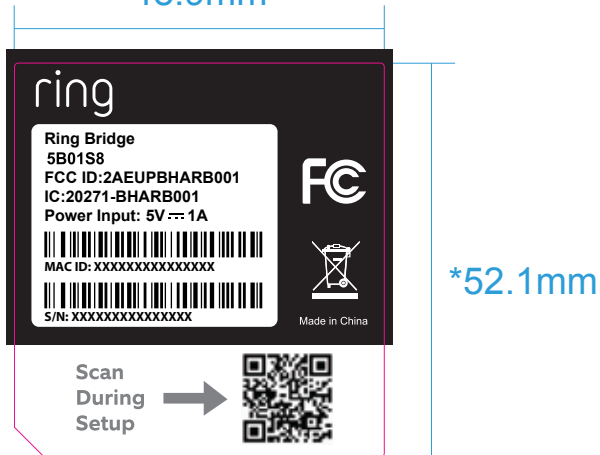

Product Label

*48.9mm

Material:50# White PET
Label Tolerance -/+0.2MM
Scale 1:1