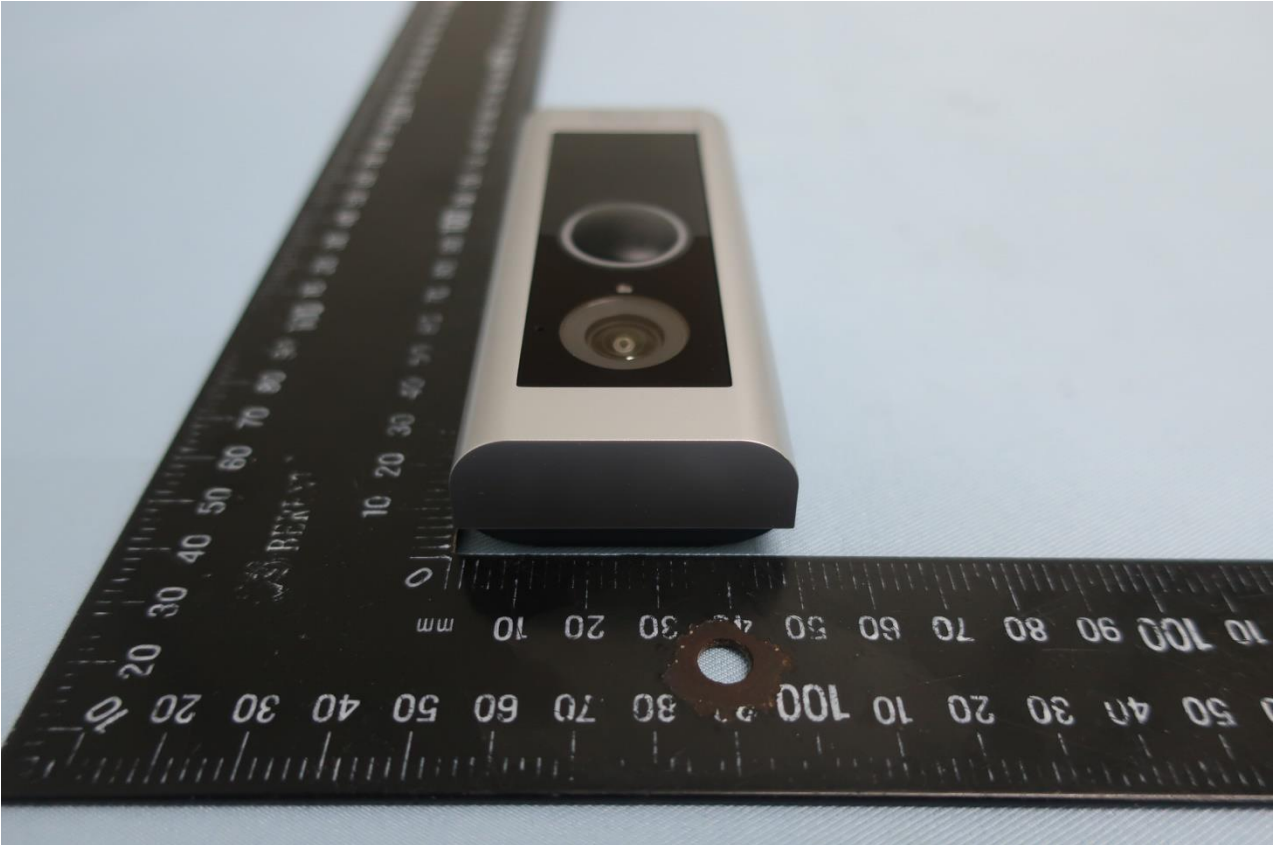

1. External Photograph of EUT**Brand Name: Ring; Model Name: 5AT2S2**

Brand Name: Ring; Model Name: 5AT2S2

Brand Name: Ring; Model Name: 5AT2S2

Brand Name: Ring; Model Name: 5AT2S2

Brand Name: Ring; Model Name: 5AT2S2

Brand Name: Ring; Model Name: 5AT2S2

2. Photograph of Accessory

Brand Name: Ring; Model Name: 5AT2S2

List of Accessory:

Specification of Accessory				
AC Adapter 1	Brand Name	DVE	Model Name	DSA-12PF16-24
	Power Rating	I/P: 100 - 240 Vac, 0.5 A; O/P: 24 V, 0.5 A		
AC Adapter 2	Brand Name	DELTA	Model Name	DRZ-24V10W1HB
	Power Rating	I/P: 100 - 240 Vac, 0.3 A; O/P: 24 V, 0.42 A		