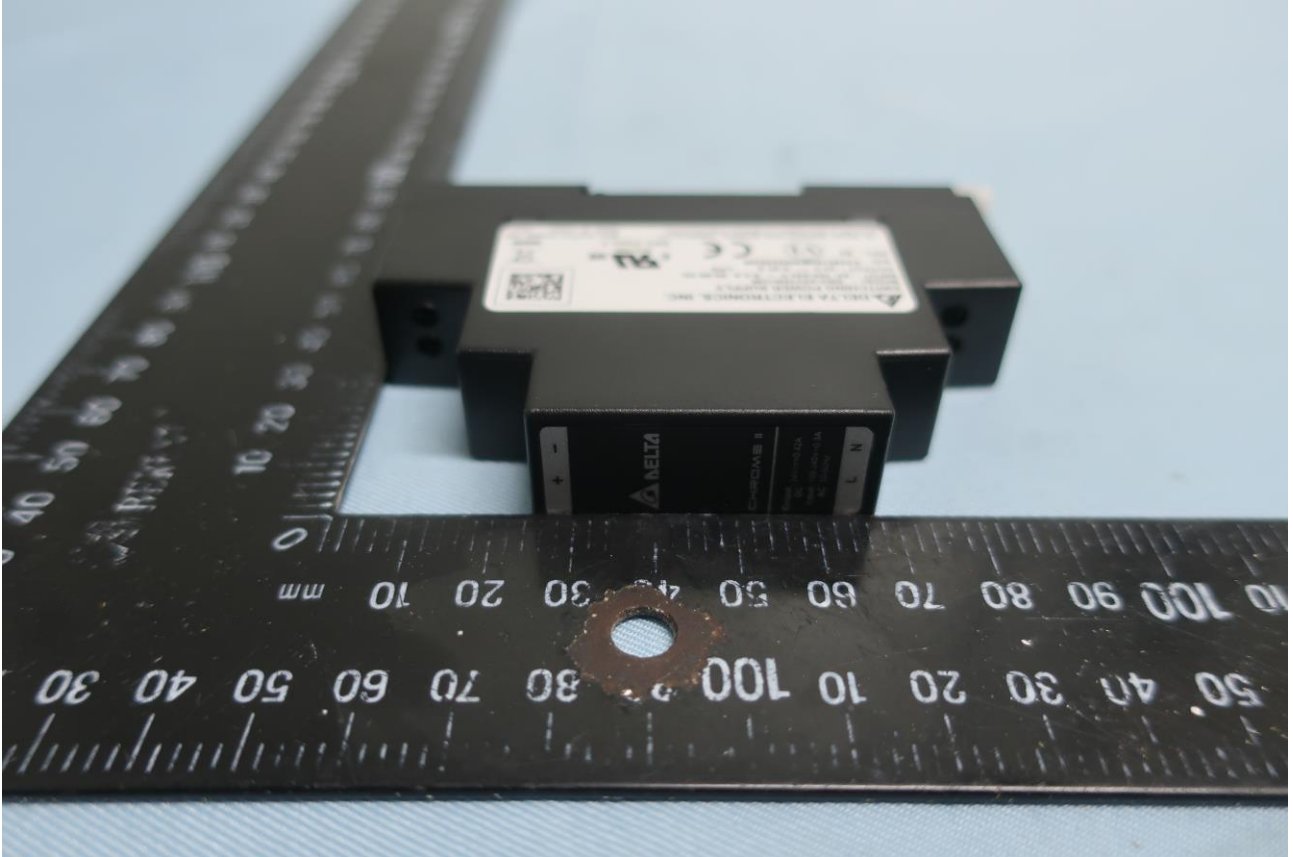

Brand Name: Ring; Model Name: 5AT2S2