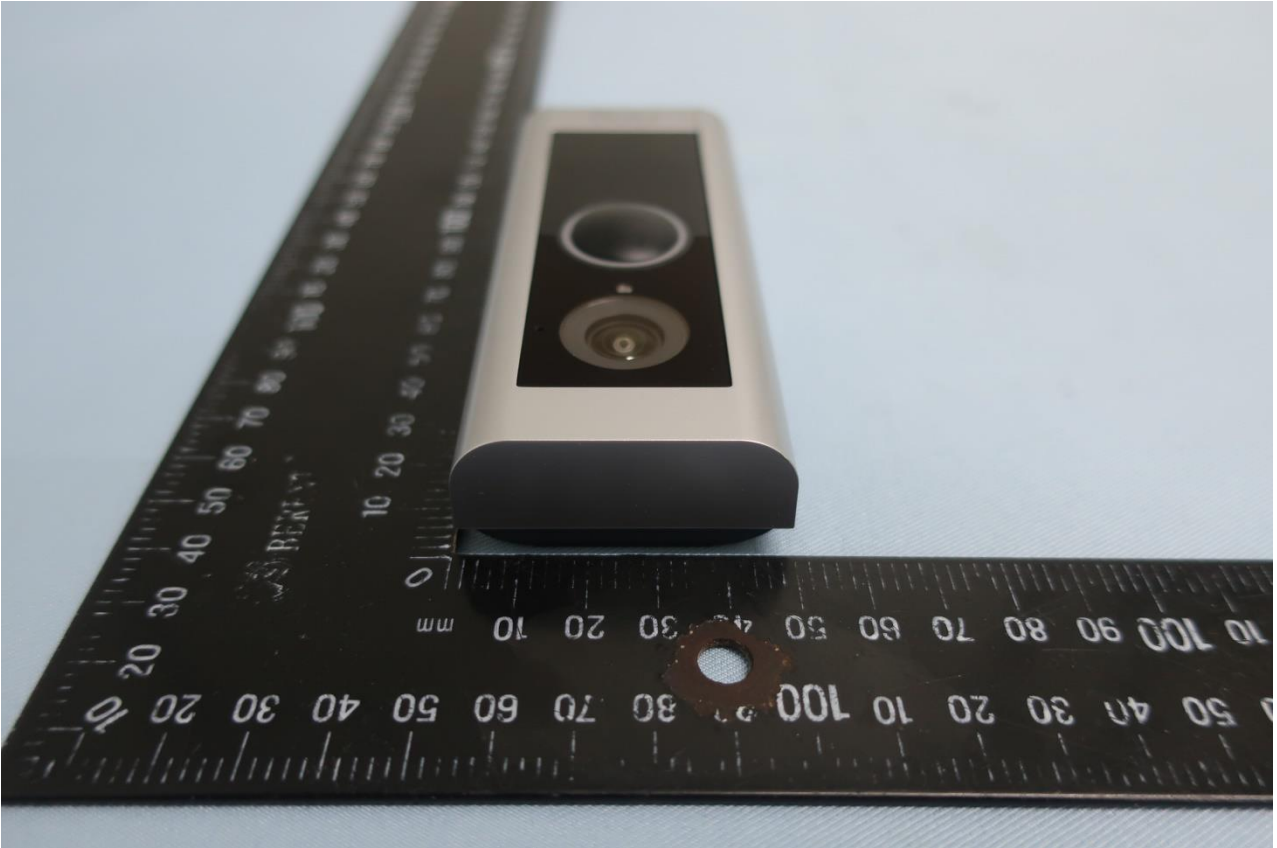

1. External Photograph of EUT

Brand Name: Ring; Model Name: 5AT2S2

Brand Name: Ring; Model Name: 5AT2S2

Brand Name: Ring; Model Name: 5AT2S2

Brand Name: Ring; Model Name: 5AT2S2

Brand Name: Ring; Model Name: 5AT2S2

Brand Name: Ring; Model Name: 5AT2S2

2. Photograph of Accessory

Brand Name: Ring; Model Name: 5AT2S2

List of Accessory:

Specification of Accessory				
AC Adapter 1	Brand Name	DVE	Model Name	DSA-12PF16-24 240050
	Power Rating	I/P: 100 - 240 Vac, 0.5 A; O/P: 24 V, 0.5 A		
AC Adapter 2	Brand Name	DELTA	Model Name	DRZ-24V10W1HB
	Power Rating	I/P: 100 - 240 Vac, 0.15~0.2 A; O/P: 24 V, 0.42 A		