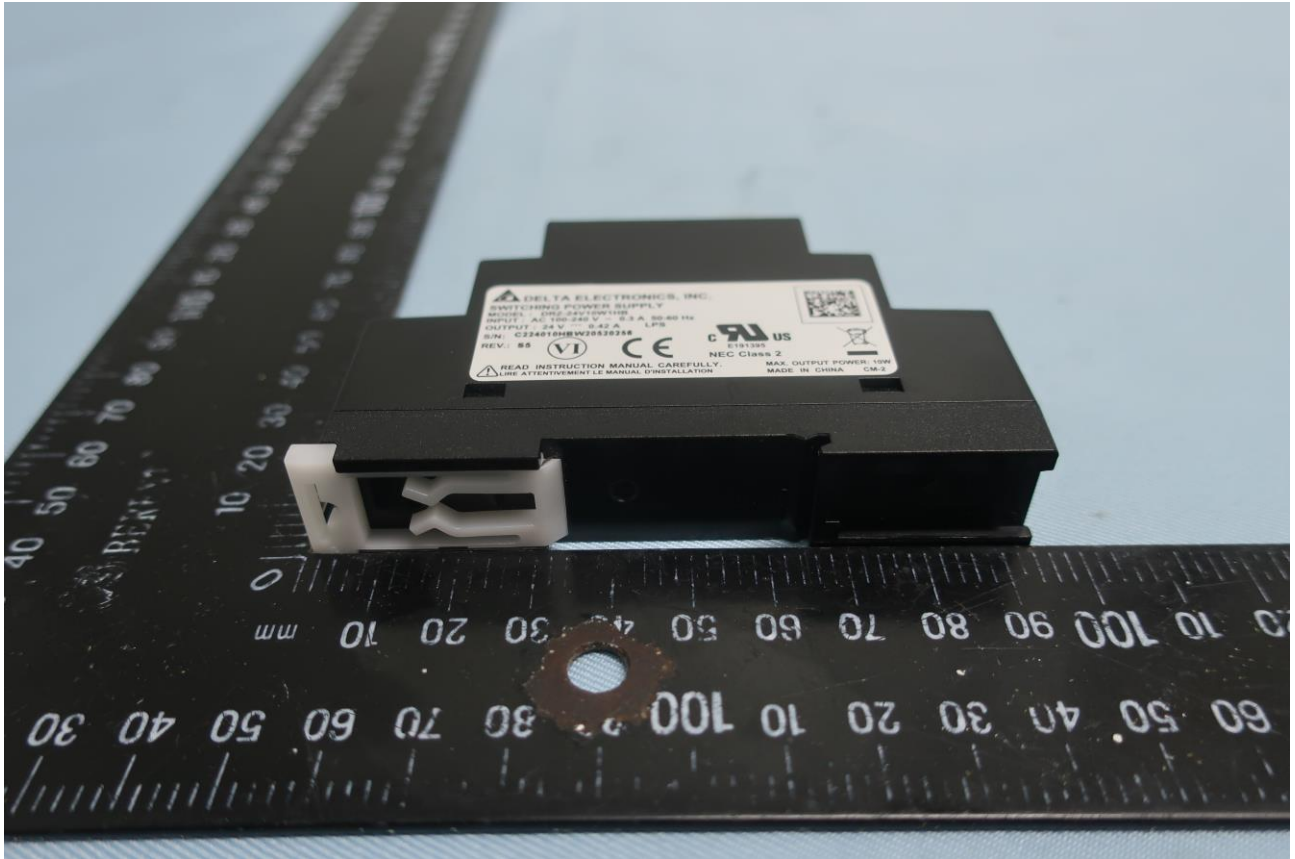

Brand Name: Ring; Model Name: 5AT2S2