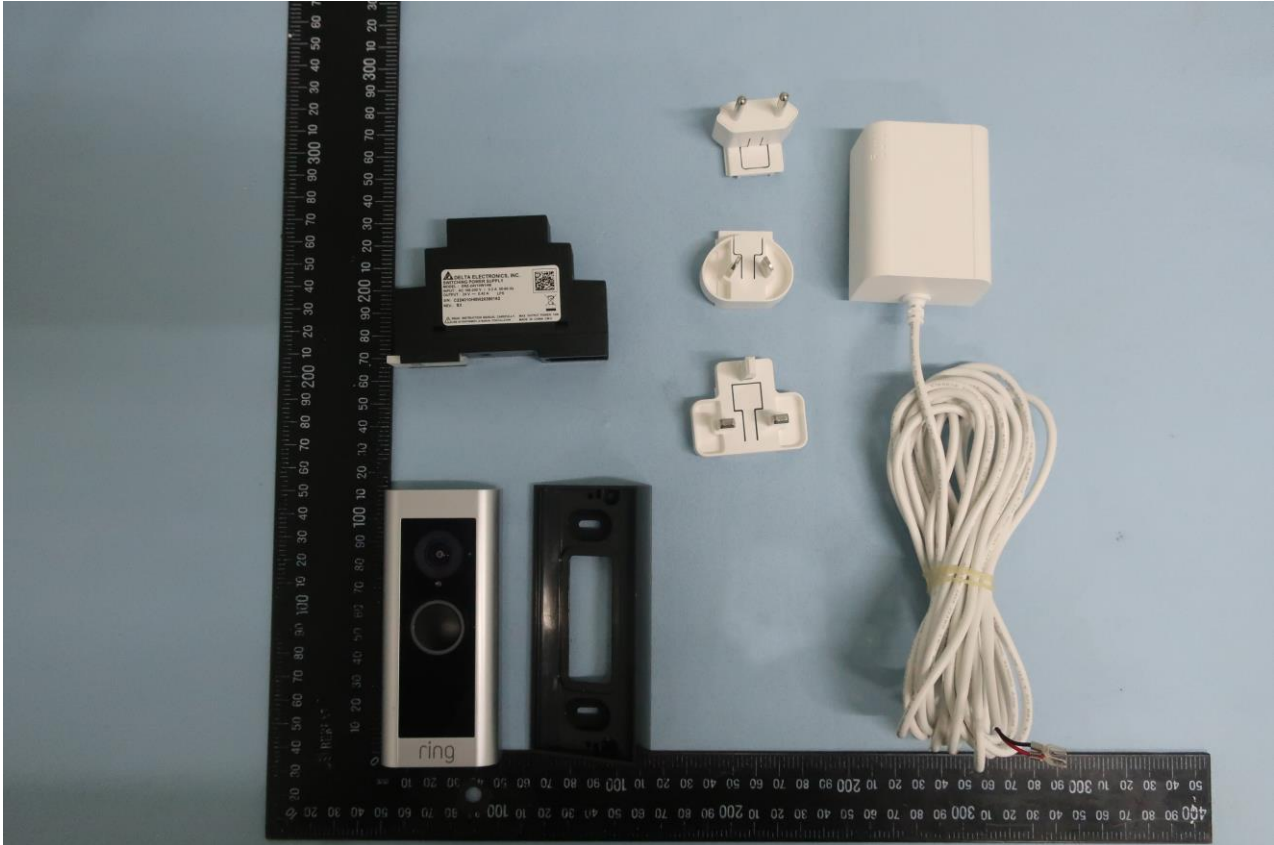

1. External Photograph of EUT

Brand Name: Ring; Model Name: 5AT2S2

Brand Name: Ring; Model Name: 5AT2S2

Brand Name: Ring; Model Name: 5AT2S2

Brand Name: Ring; Model Name: 5AT2S2

Brand Name: Ring; Model Name: 5AT2S2

Brand Name: Ring; Model Name: 5AT2S2

2. Photograph of Accessory

Brand Name: Ring; Model Name: 5AT2S2

List of Accessory:

Specification of Accessory				
AC Adapter 1	Brand Name	DVE	Model Name	DSA-12PF16-24 240050
	Power Rating	I/P: 100 - 240 Vac, 0.5 A; O/P: 24 V, 0.5 A		
AC Adapter 2	Brand Name	DELTA	Model Name	DRZ-24V10W1HB
	Power Rating	I/P: 100 - 240 Vac, 0.15~0.2 A; O/P: 24 V, 0.42 A		

Remark: For accessories equipped with this EUT, please refer to the following photos.

Brand Name: Ring; Model Name: 5AT2S2

Brand Name: Ring; Model Name: 5AT2S2

AC Adapter 1

Brand Name: Ring; Model Name: 5AT2S2

Brand Name: Ring; Model Name: 5AT2S2

Brand Name: Ring; Model Name: 5AT2S2

Brand Name: Ring; Model Name: 5AT2S2

Brand Name: Ring; Model Name: 5AT2S2

Brand Name: Ring; Model Name: 5AT2S2