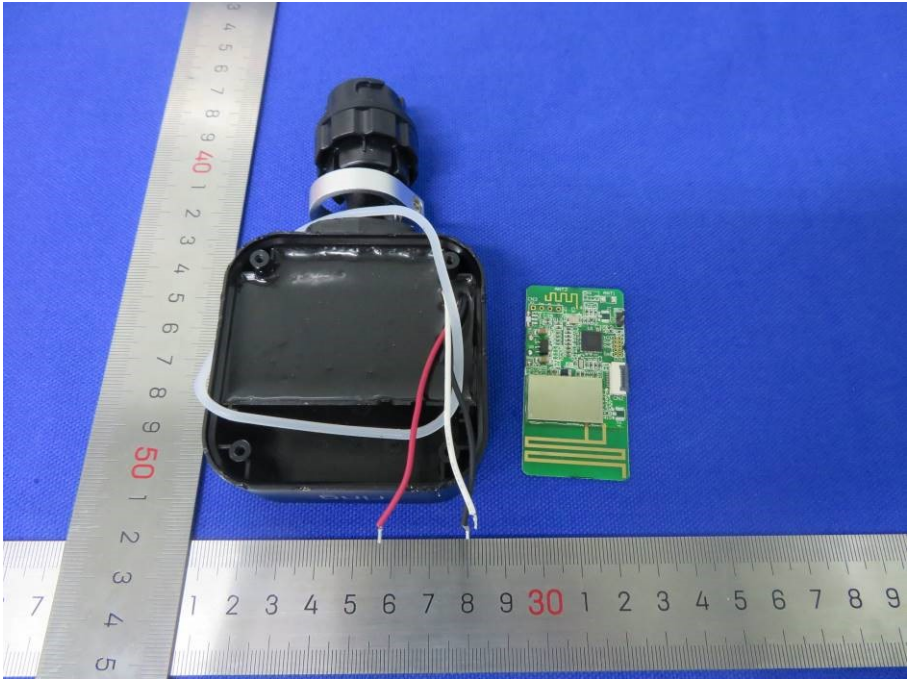

Internal Photos of EUT

Report No.: 60360350 001

Model No. : ICT7

Page: 4 of 9