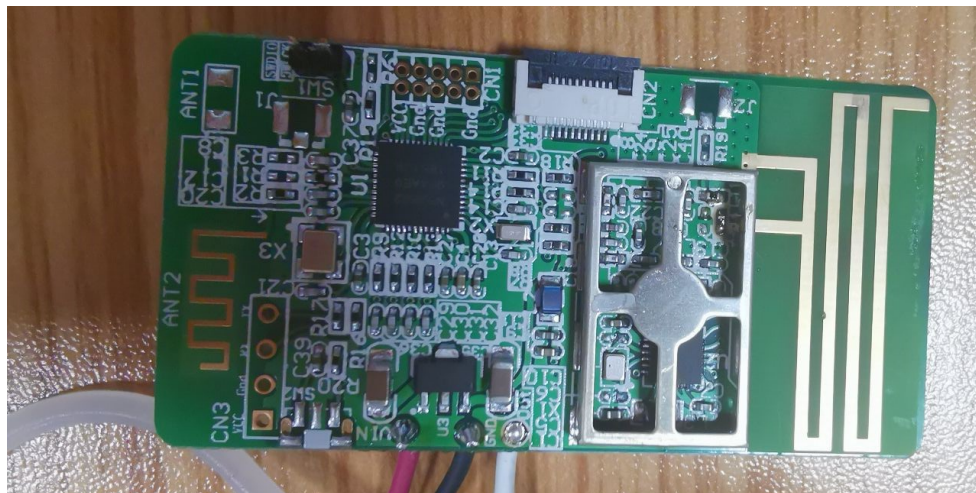

# Internal Photos of EUT

Report No.: 60360350 001

Model No. : ICT7

Page: 5 of 9

# Internal Photos of EUT

Report No.: 60360350 001

Model No. : ICT7

Page: 6 of 9