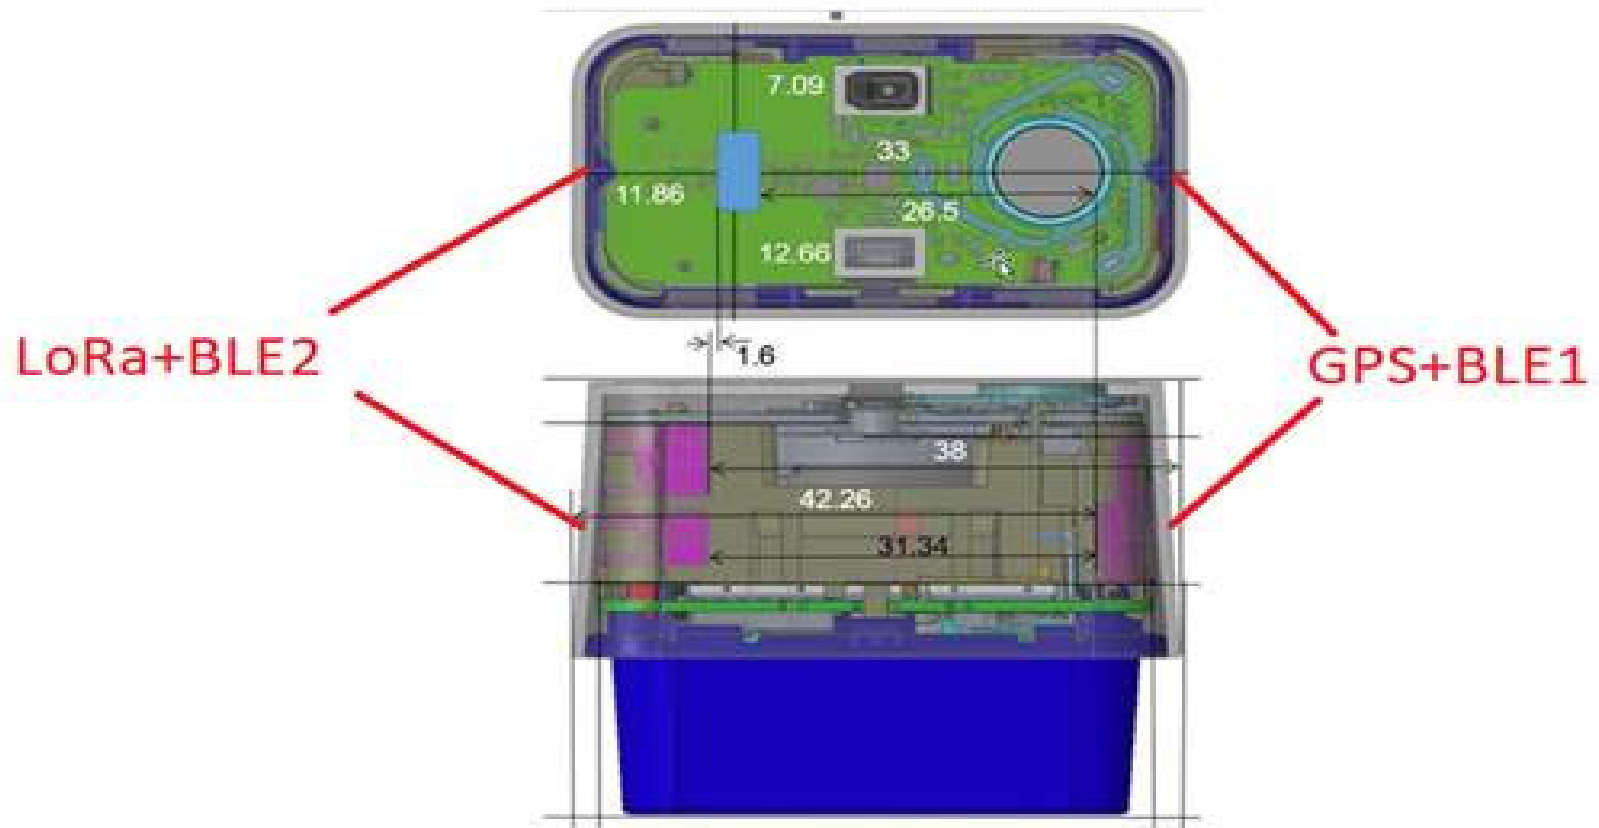

Photographs of EUT Setup and Antenna Location

The photographs of EUT and setup for SAR testing are shown as follows.

<Photographs of Extremity SAR Test Setup>

Front Face of EUT Tested at 0 mm

Rear Face of EUT Tested at 0 mm

Left Side of EUT Tested at 0 mm

Right Side of EUT Tested at 0 mm

Top Side of EUT Tested at 0 mm