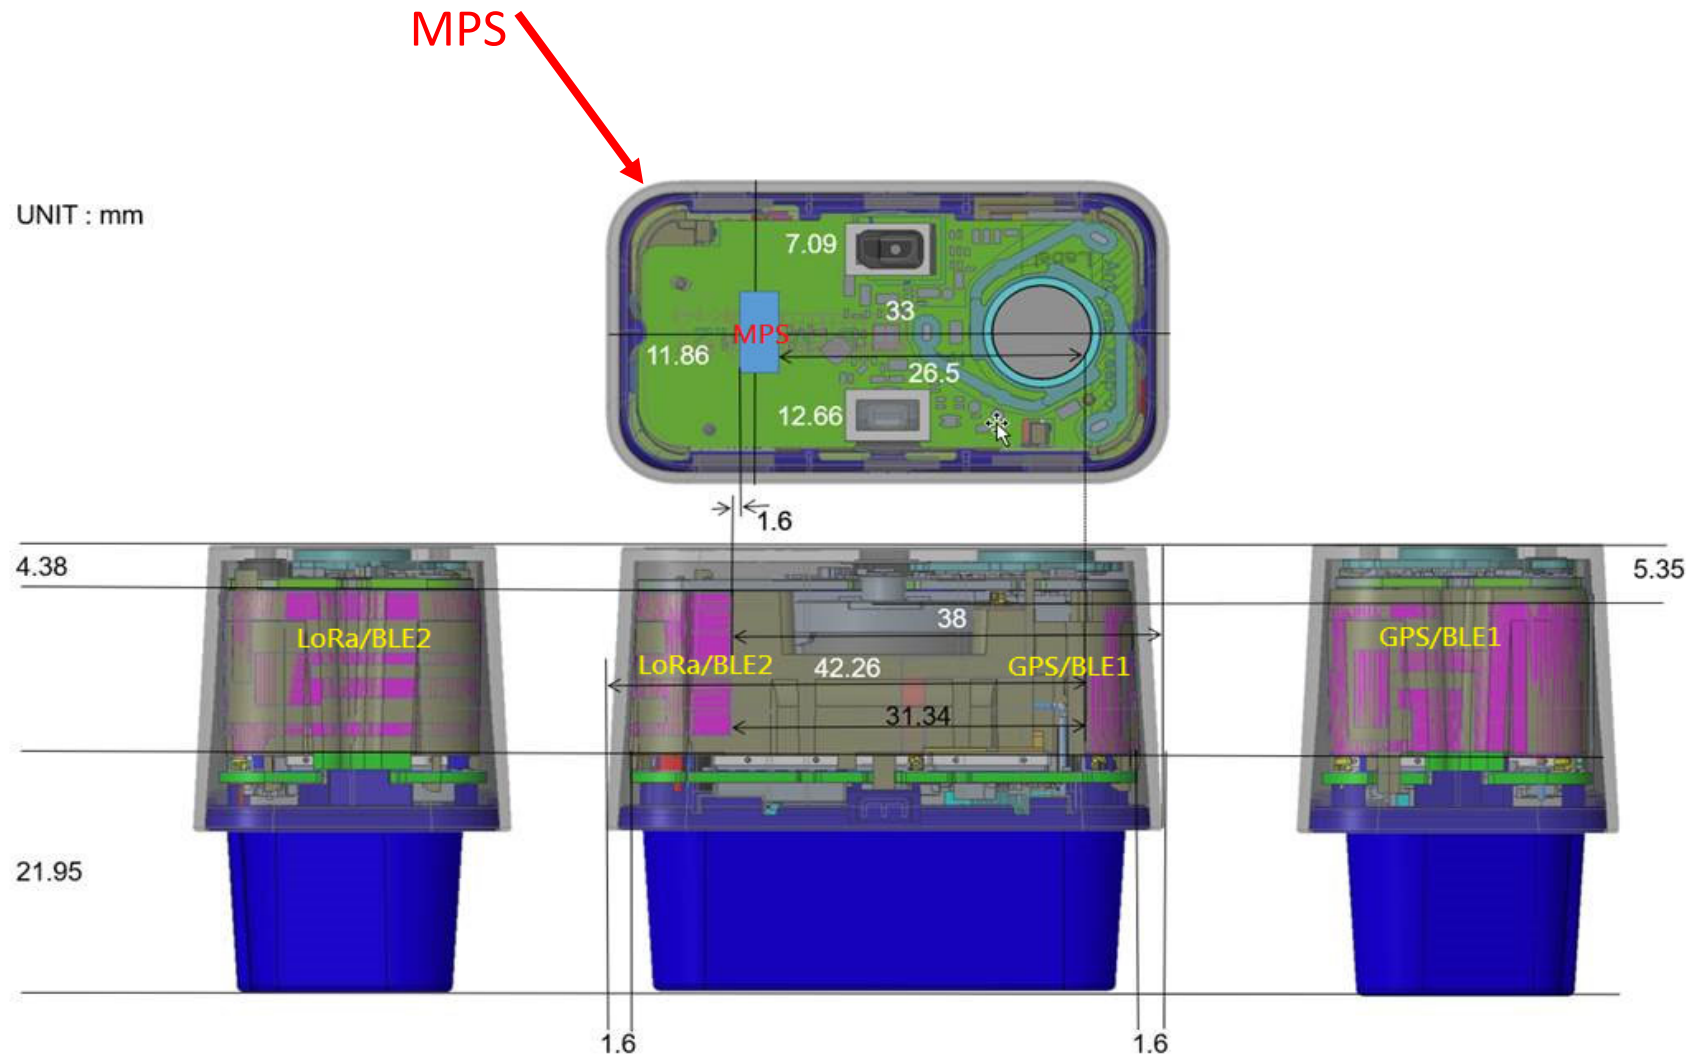

Photographs of EUT Setup and Antenna Location

The photographs of EUT and setup for SAR testing are shown as follows.

<Photographs of Extremity SAR Test Setup>

Front Face of EUT Tested at 0 mm

Rear Face of EUT Tested at 0 mm

Left Side of EUT Tested at 0 mm

Right Side of EUT Tested at 0 mm

Top Side of EUT Tested at 0 mm