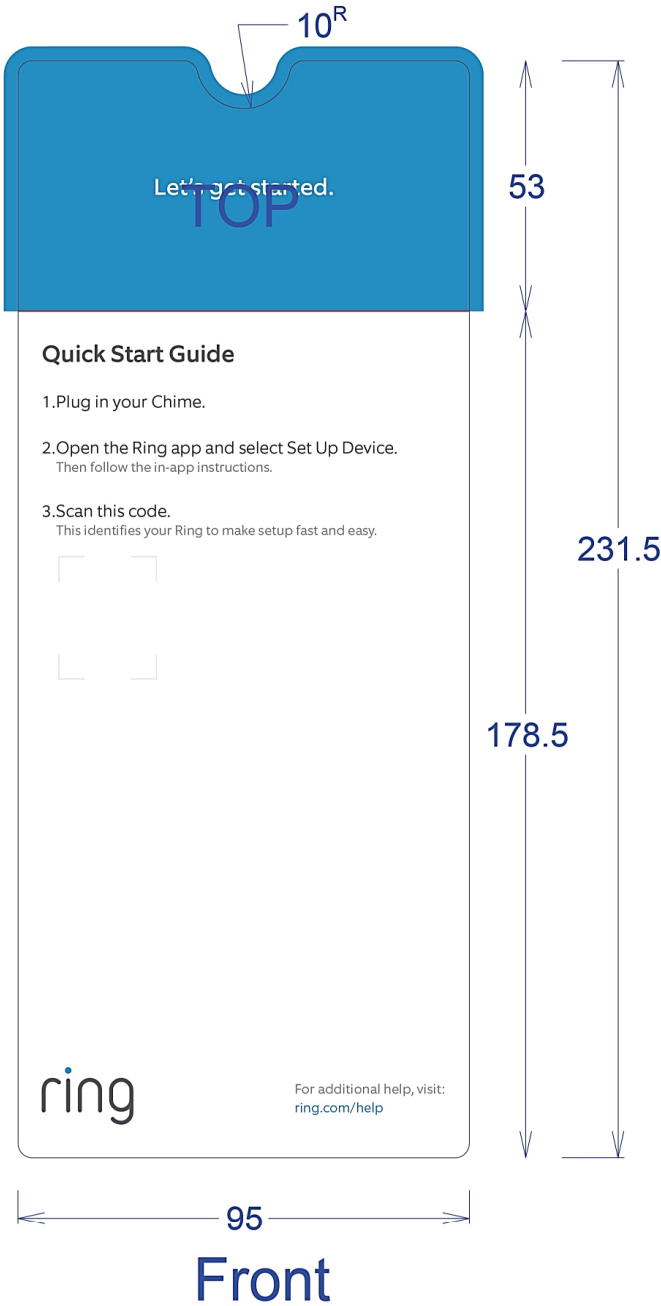

Instructions

Material:300g C2S

Instructions

Material:300g C2S