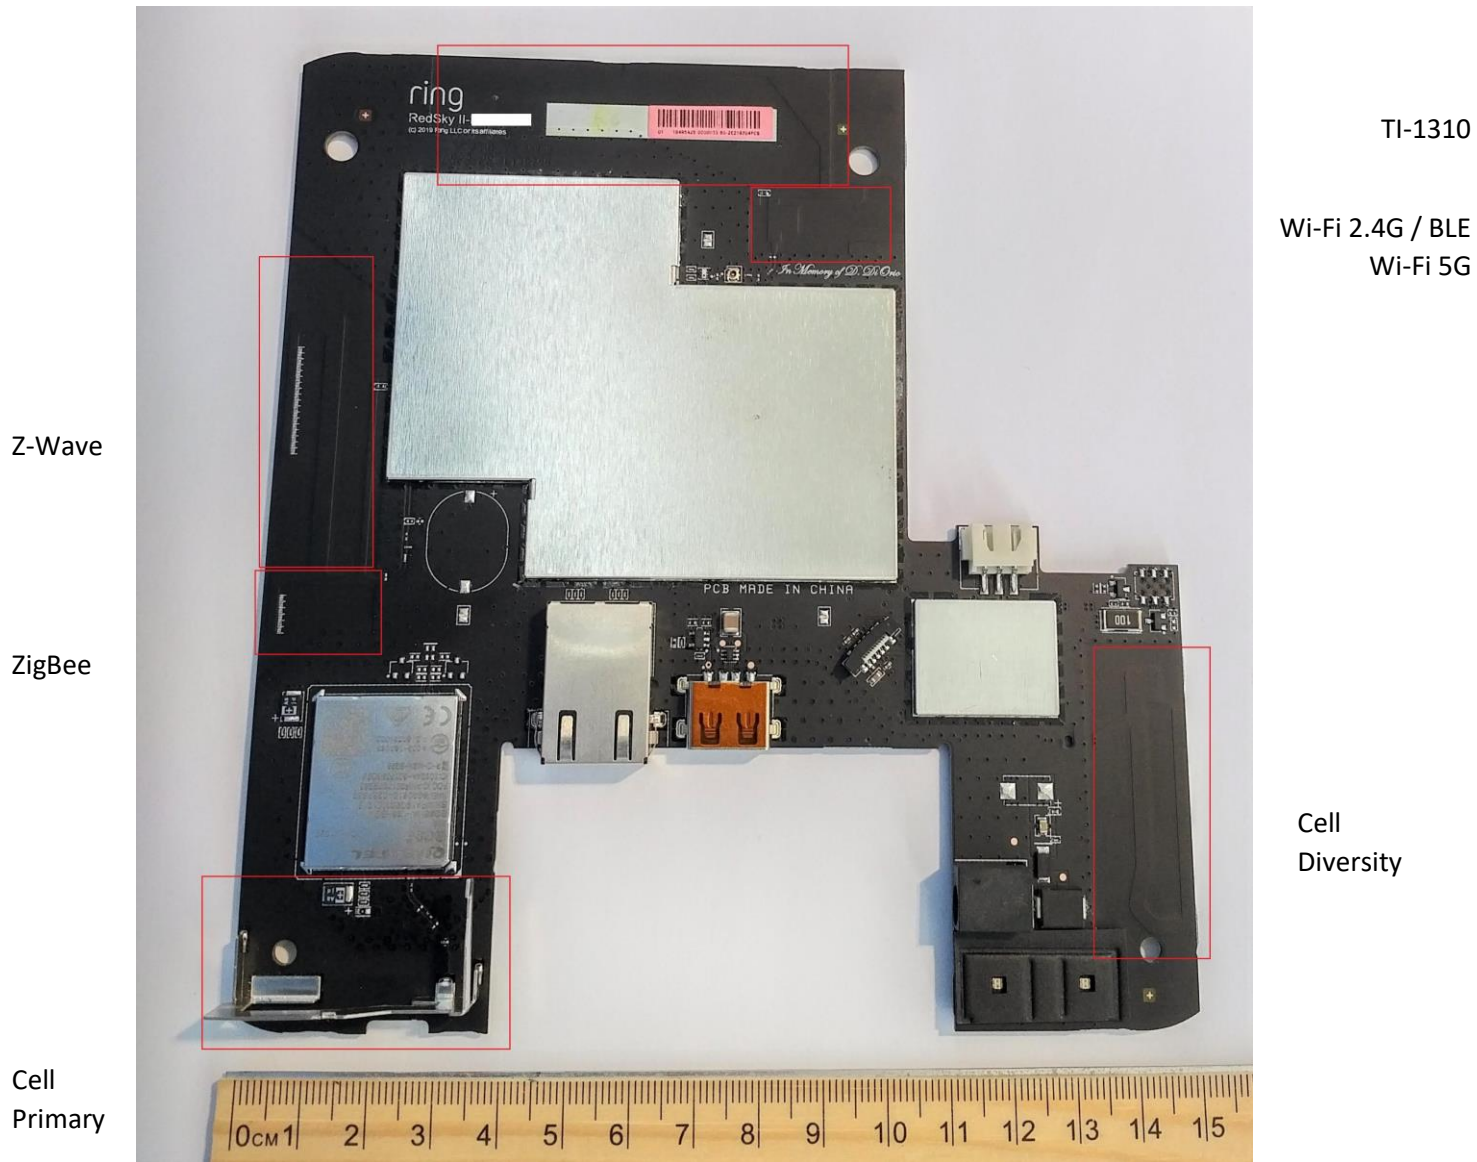

**Ring Base Station Internal Photographs**

**Figure 1 Top view, with shielding**

Figure 2 Top view, shielding removed

TI-1310 sub 1GHz

Wi-Fi / Bluetooth

Z-Wave

ZigBee

**Figure 3 Location of radios**

**Figure 4 Location of antenna**

**Figure 5 Underside view**