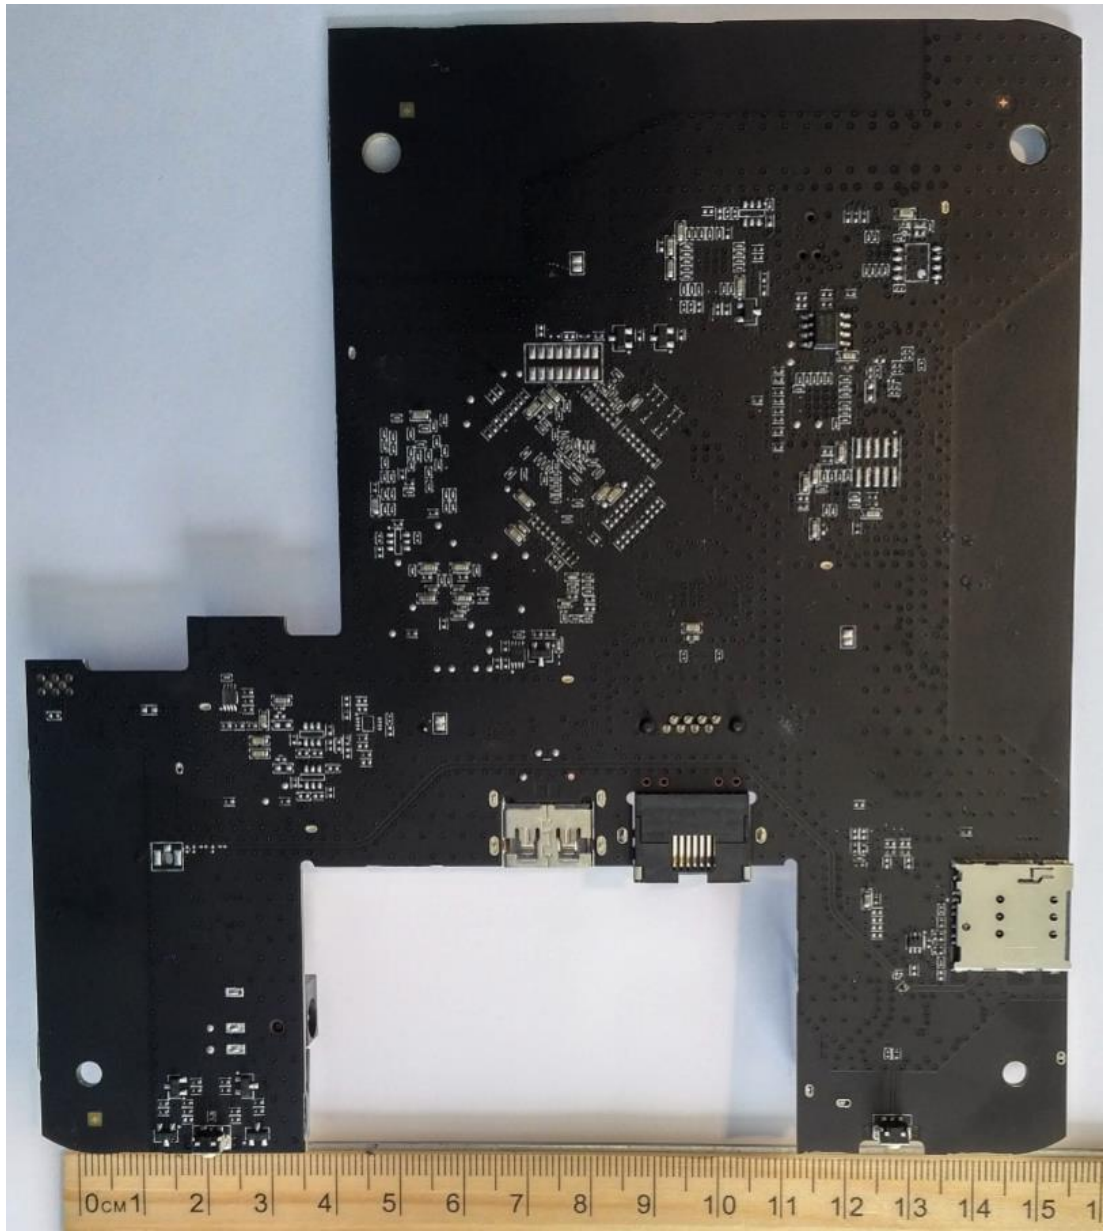

**Ring Base Station Internal Photographs**

**Figure 1 Top view, with shielding**

Figure 2 Top view, shielding removed

TI-1310 sub 1GHz

Wi-Fi / Bluetooth

Z-Wave

ZigBee

**Figure 3 Location of radios**

**Figure 4 Location of antenna**

**Figure 5 Underside view**