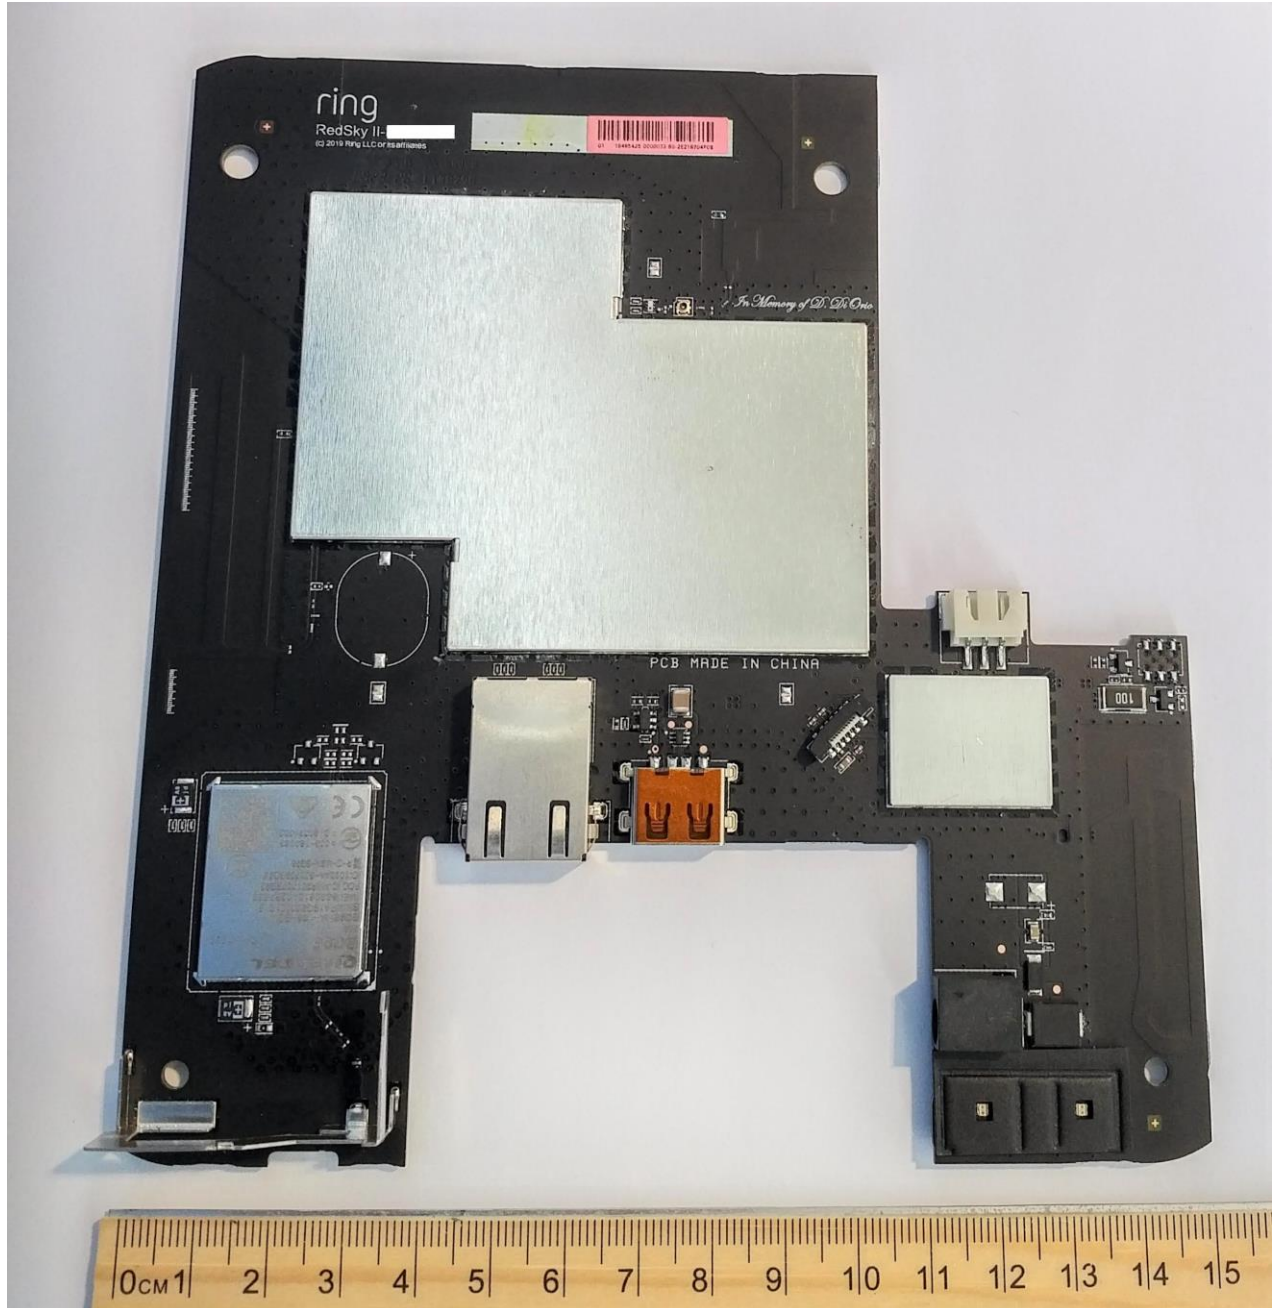

**Ring Base Station Internal Photographs**

**Figure 1 Top view, with shielding**

Figure 2 Top view, shielding removed

TI-1310 sub 1GHz

Wi-Fi / Bluetooth

Z-Wave

ZigBee

**Figure 3 Location of radios**

**Figure 4 Location of antenna**

**Figure 5 Underside view**